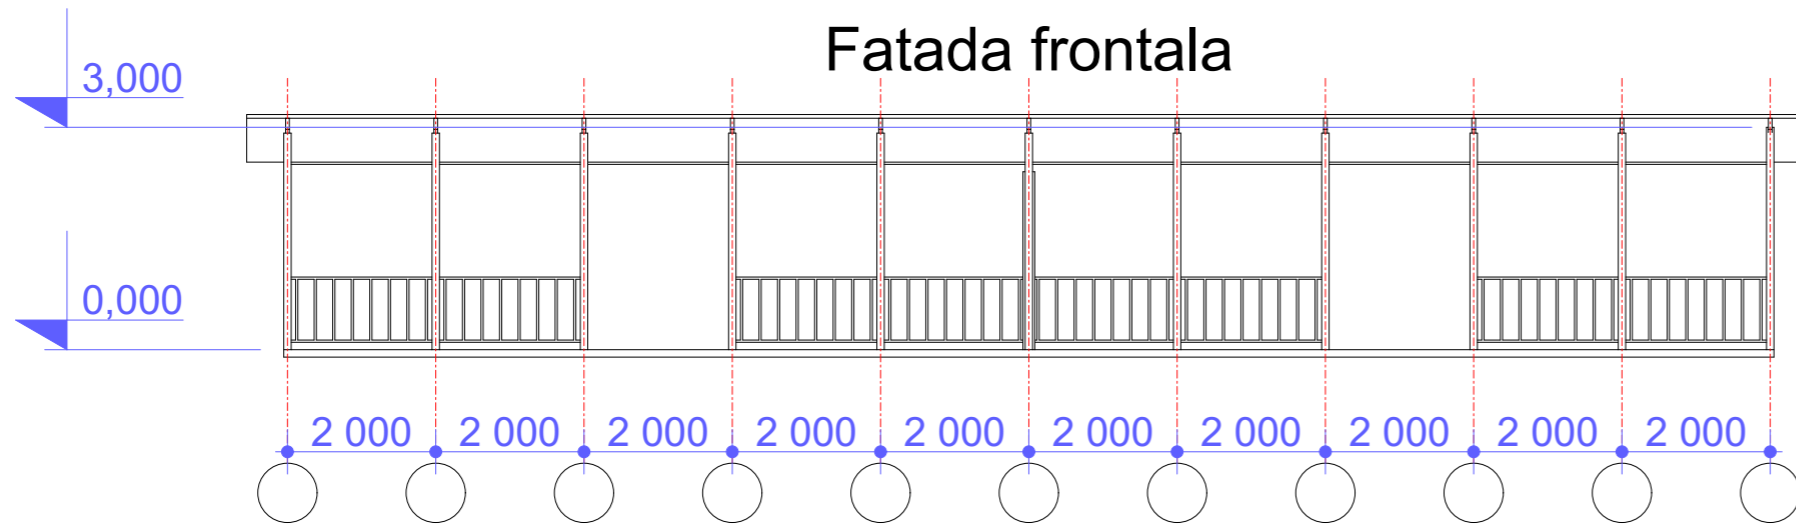

The background of the slide is a detailed architectural drawing of a kindergarten pavilion. The drawing shows a complex layout of rooms, corridors, and outdoor areas. It includes numerous technical annotations such as dimensions, room numbers, and structural details. The drawing is oriented diagonally on the page. A semi-transparent grey box is overlaid on the top left portion of the drawing, containing the title text.

*Schita de proiect  
Pavilion pentru gradinita*

*Chisinau 2021*

Fatada frontala

Fatada laterala

Plan cota 0.000

Director		Schita de proiect Pavilion pentru gradinita			
A.S.P.	Ciuhrii Gh.				
I.S.P.					
Sef Grup		Schita de proiect Pavilion pentru gradinita	Faza	Plansa	Planse
Executat					
Executat					
Executat		Fatada frontala, Fatada laterala Plan la cota 0.000			
Executat					
Executat					