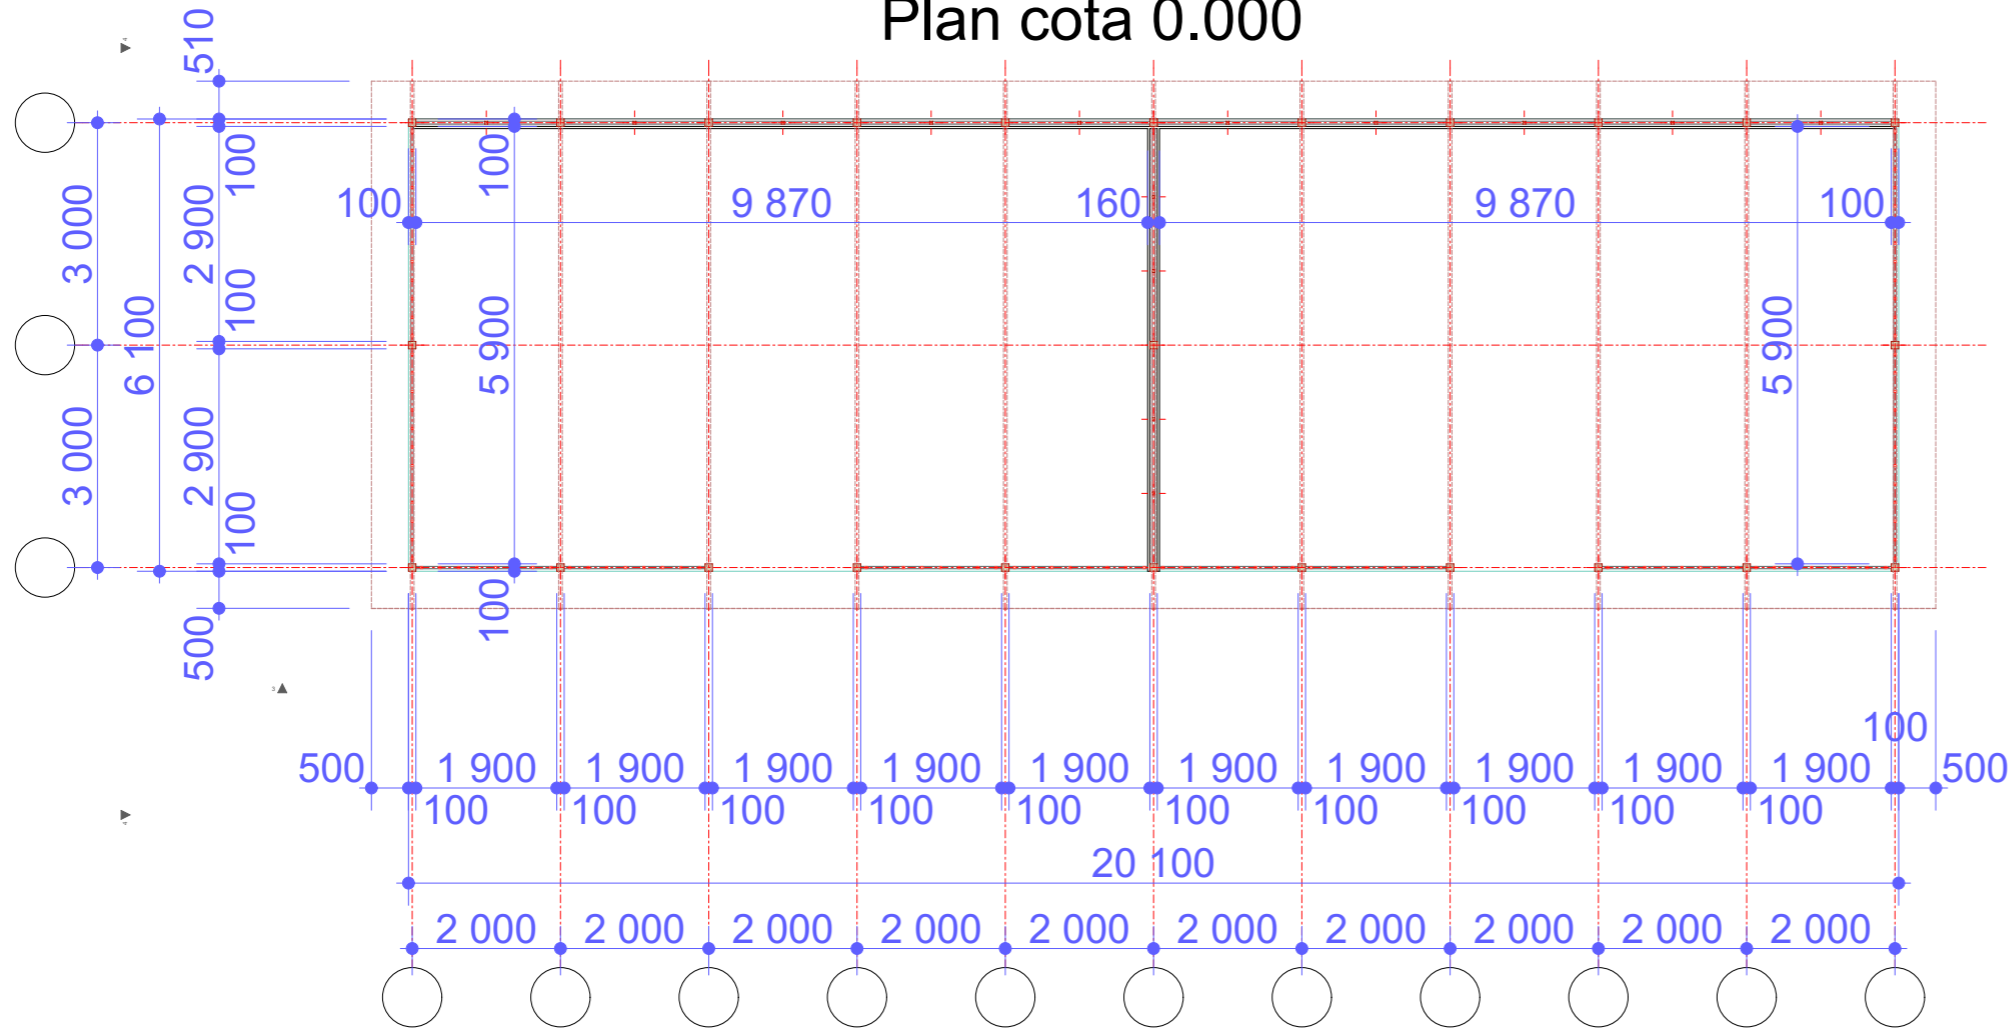

The background of the slide is a detailed architectural drawing of a kindergarten pavilion. The drawing shows a complex layout of rooms, corridors, and outdoor areas. It includes numerous technical annotations such as dimensions, room numbers, and structural details. The drawing is oriented diagonally on the page. A semi-transparent grey box is overlaid on the top left portion of the drawing, containing the title text.

*Schita de proiect  
Pavilion pentru gradinita*

*Chisinau 2021*

Fatada frontala

Fatada laterala

Plan cota 0.000

Director		Schita de proiect Pavilion pentru gradinita			
A.S.P.	Ciuhrii Gh.				
I.S.P.					
Sef Grup		Schita de proiect Pavilion pentru gradinita	Faza	Plansa	Planse
Executat					
Executat					
Executat		Fatada frontala, Fatada laterala Plan la cota 0.000			
Executat					
Executat					