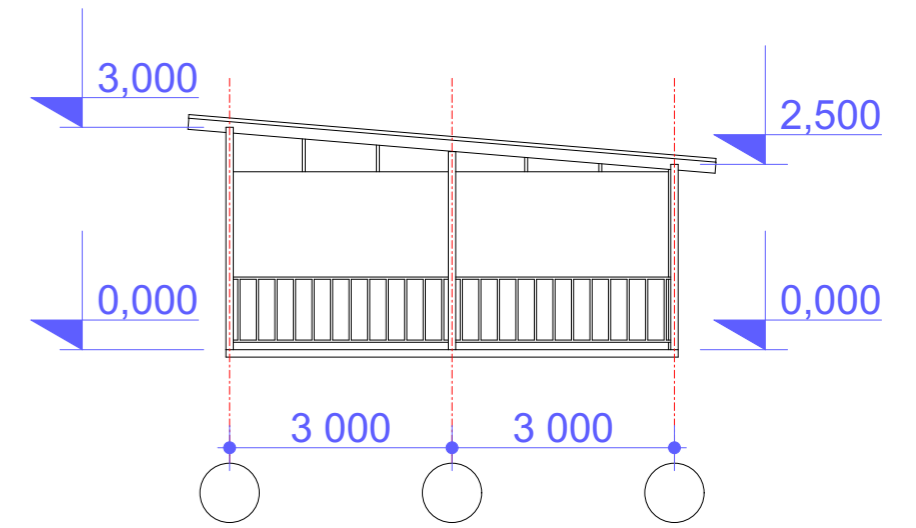

The background of the slide is a detailed architectural drawing of a kindergarten pavilion. The drawing shows a complex layout of rooms, corridors, and outdoor areas. It includes numerous technical annotations such as dimensions, room numbers, and structural details. The drawing is oriented diagonally on the page. A semi-transparent grey box is overlaid on the top left portion of the drawing, containing the title text.

*Schita de proiect  
Pavilion pentru gradinita*

*Chisinau 2021*

Fatada frontala

Fatada laterala

Plan cota 0.000

Director		Schita de proiect Pavilion pentru gradinita			
A.S.P.	Ciuhrii Gh.				
I.S.P.					
Sef Grup		Schita de proiect Pavilion pentru gradinita	Faza	Plansa	Planse
Executat					
Executat					
Executat		Fatada frontala, Fatada laterala Plan la cota 0.000			
Executat					
Executat					