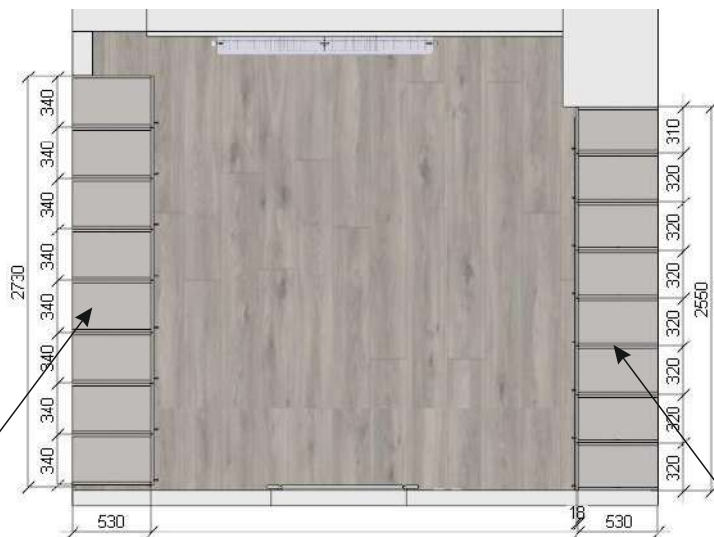

Dulap 340 x 548 x 2200mm -8buc

Dulap 320 x 548 x 2200mm -8buc