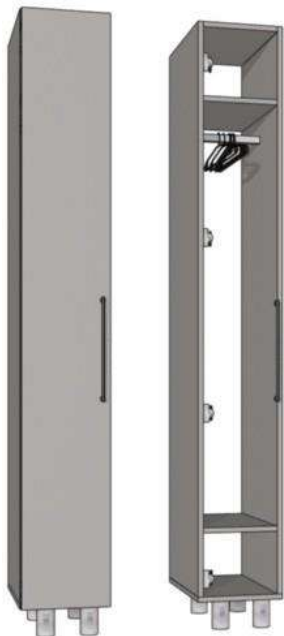

marime 450x700x700mm

ДСП Egger U 999 St19

H3146 ST19

Beige Grey Lorenzo Oak

1buc

1. Vestiar personal / 26 dulapioare 2100x 300x 550mm/

Materiale:

Carcasa - Pal Laminat Egger U702 St9 Cashemere