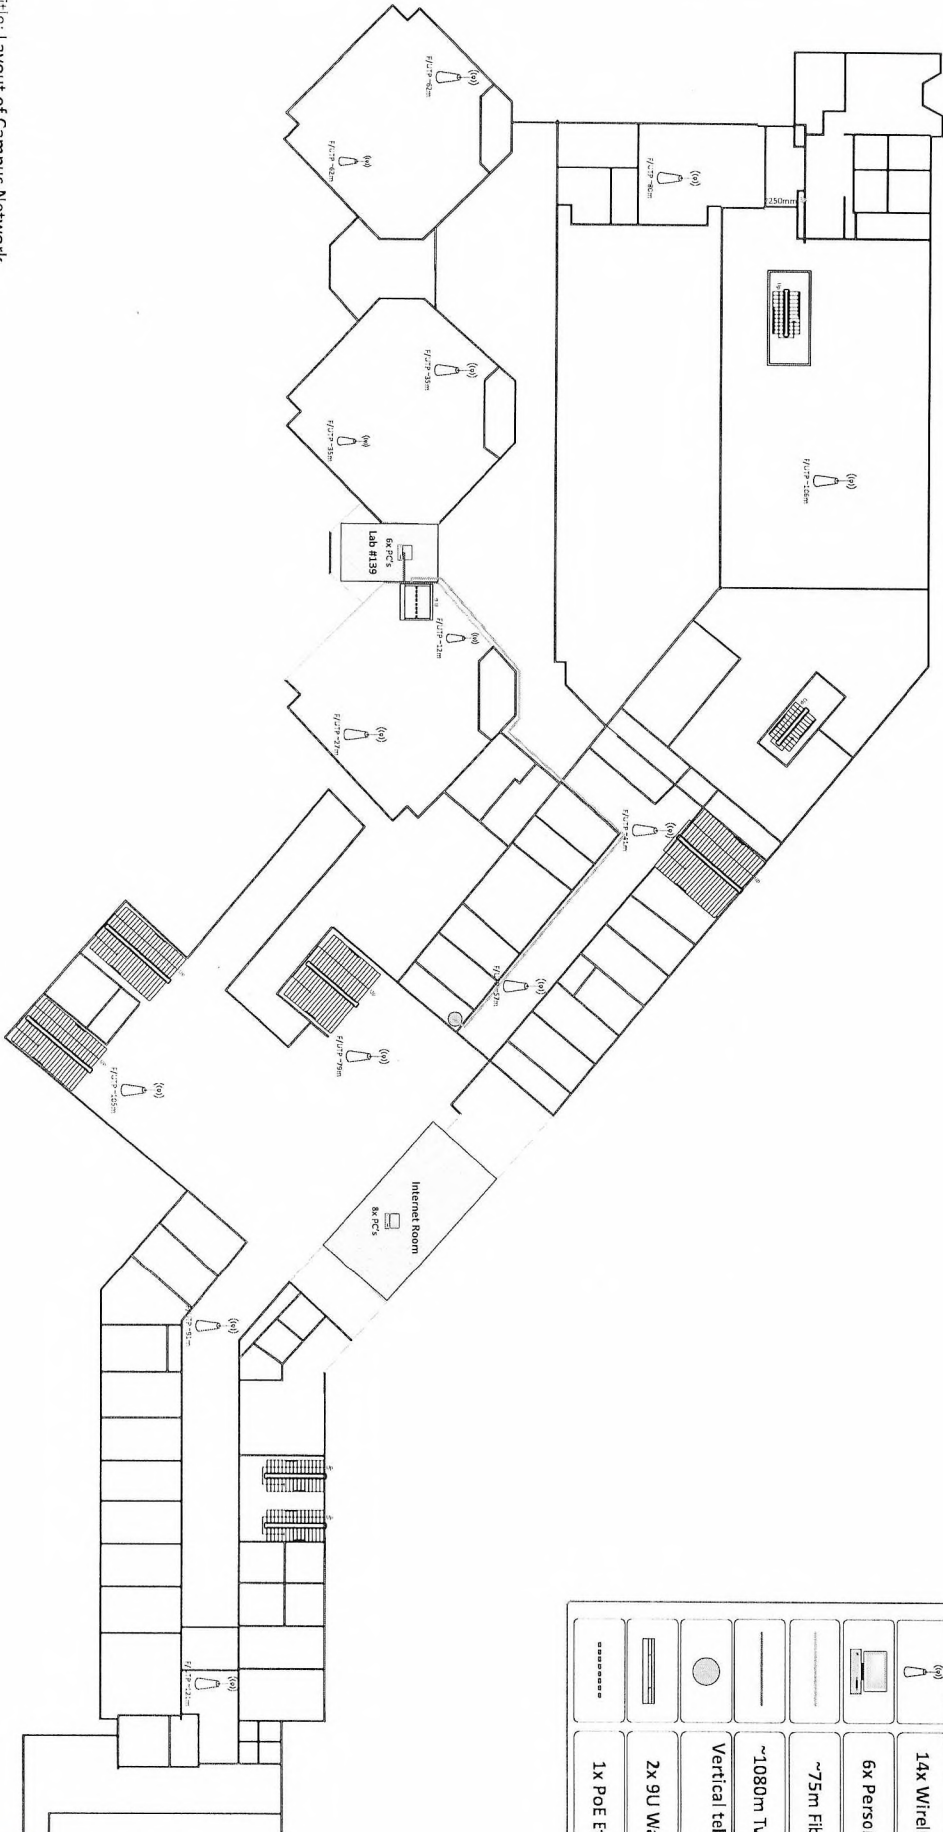

Third Impact of Campus Network  
 Location: Madison State University  
 Project: Campus Block 4 Floor 2  
 Date: 04/04/2022

LEGEND	
	32x Windows Access Point
	53x Personal Computers
	78m Fiber Optic Cable
	1830m Twisted Pair Cable
	Vertical telecommunication stack
	2x SU Wall Mount Rack
	2x Patch Ethernet Switch

1:10: Layout of Campus Network  
 2010  
 State University  
 State Campus Building # 4000  
 Date: 04.02.2022

*[Handwritten signature]*

LEGEND	
	124 Windows Access Point
	33X Personal Computer/s
	-50m Fiber Optic Cable
	-200m Twisted Pair cable
	Vertical telecommunication shaft
	1x RU Wall Mount Rack
	2x P/E Ethernet Switch

124: Layout of Campus Network  
 Project: Campus Building 4 Floor 4  
 Date: 04.24.2022

*[Handwritten signature]*

Title: Layout of Campus Network  
 Location: Moldova State University  
 Place: Campus Central Block floor 1  
 Date: 04.04.2022