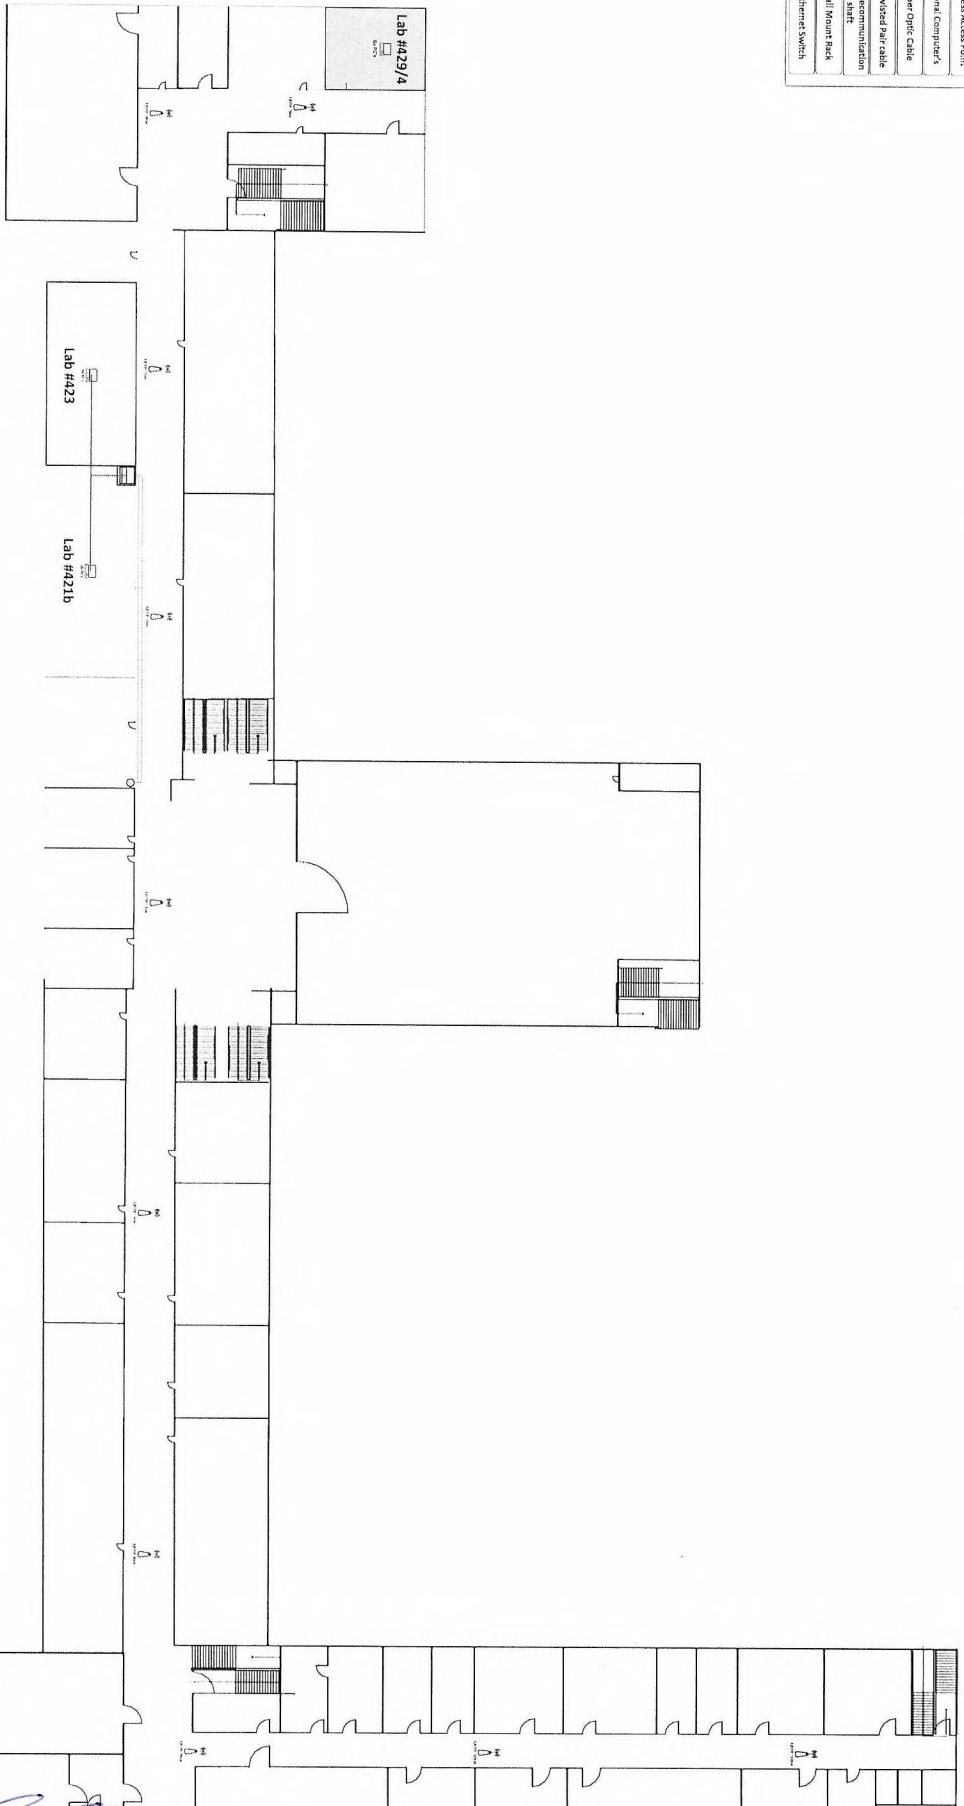

*[Handwritten signature]*

LEGEND	
	12x Wireless Access Point
	97x Personal Computer
	78m Fiber Optic Cable
	~650m Twisted Pair Cable
	Vertical Telecommunication
	2x 2RU Wall Mount Rack
	3x Patch Ethernet Switch

Third Impact of Campus Network  
 Location: Madison State University  
 Project: Campus Block 4 Floor 2  
 Date: 04/04/2022

LEGEND	
	32x Windows Access Point
	53x Personal Computers
	78m Fiber Optic Cable
	1830m Twisted Pair Cable
	Vertical telecommunication stack
	2x SU Wall Mount Rack
	2x Patch Ethernet Switch

1:10: Layout of Campus Network  
 2010  
 State University  
 State Campus Building # 4000  
 Date: 04.02.2022

*[Handwritten signature]*

LEGEND	
	124 Windows Access Point
	33X Personal Computer/s
	-50m Fiber Optic Cable
	-200m Twisted Pair cable
	Vertical telecommunication shaft
	1x RU Wall Mount Rack
	2x P/E Ethernet Switch

124: Layout of Campus Network  
 Project: Campus Building 4 Floor 4  
 Date: 04.24.2022

*[Handwritten signature]*

Title: Layout of Campus Network  
 Location: Moldova State University  
 Place: Campus Central Block floor 1  
 Date: 04.04.2022