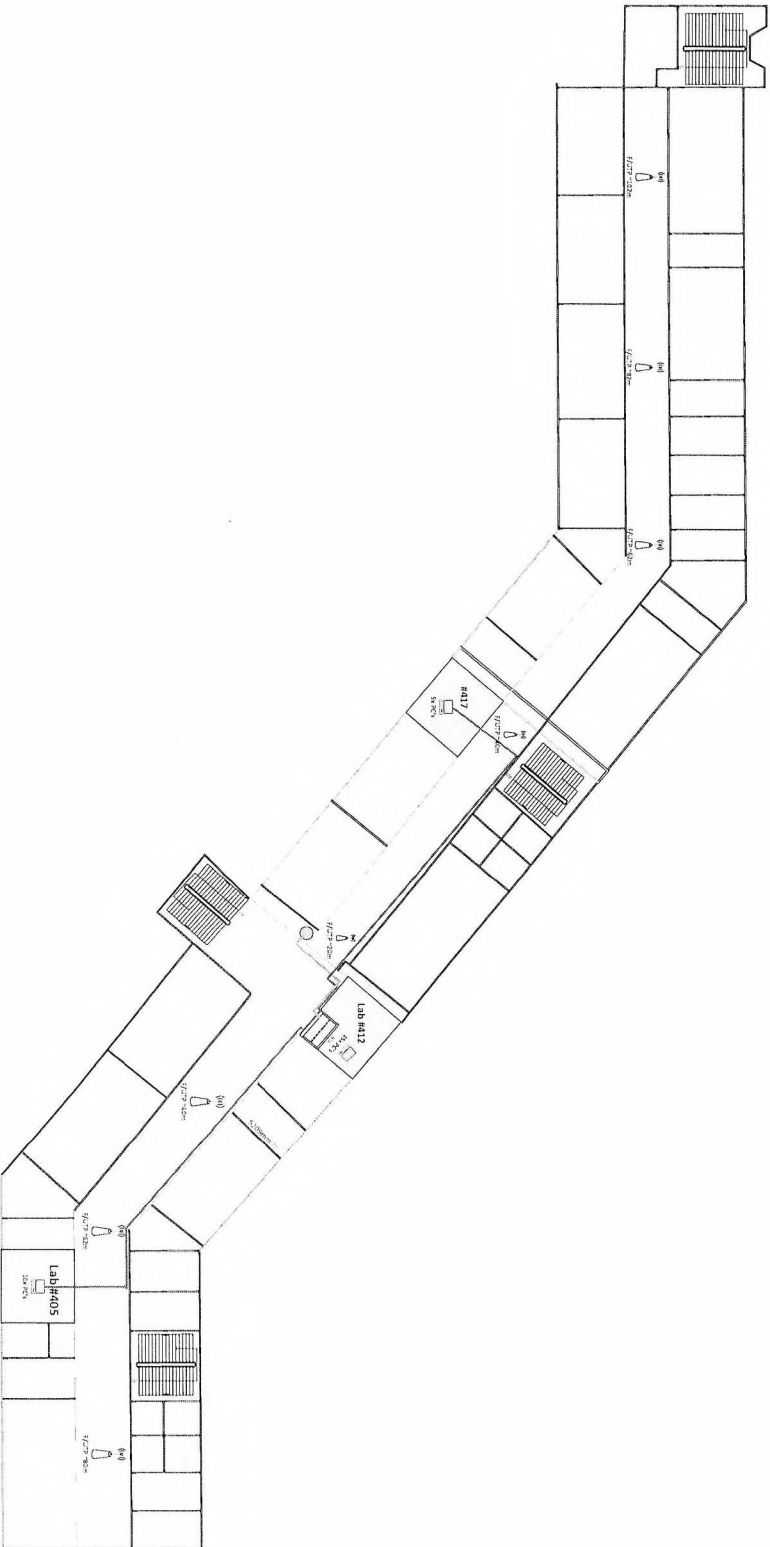

Third Impact of Campus Network  
 Location: Madison State University  
 Project: Campus Block 4 Floor 2  
 Date: 04/04/2022

LEGEND	
	32x Windows Access Point
	53x Personal Computers
	78m Fiber Optic Cable
	1830m Twisted Pair Cable
	Vertical telecommunication stack
	2x SU Wall Mount Rack
	2x Patch Ethernet Switch

124: Layout of Campus Network  
 Project: Campus Building 4 Floor 4  
 Date: 04.24.2022

*[Handwritten signature]*

Title: Layout of Campus Network  
 Location: Moldova State University  
 Place: Campus Central Block floor 1  
 Date: 04.04.2022

LEGEND	
	14x Wireless Access
	6x Personal Comp
	~75m Fiber Optic
	~1080m Twisted Pa
	Vertical telecommu shaft
	2x 9U Wall Moun
	1x PoE Ethernet S

Title: Layout of Campus Network  
 Location: Moldova State University  
 Place: Campus Central Block floor 2  
 Date: 04.04.2022

Title: Layout of Campus Network  
 Location: : Moldova State University  
 Place: Campus Central Block floor 3  
 Date: 04.04.2022

LEGEND

	8x Wireless Access Point
	30x Personal Computer's
	~25m Fiber Optic Cable
	~1800m Twisted Pair Cable
	Vertical telecommunication Shaft
	1x 9U Wall Mount Rack
	1x POE Ethernet Switch