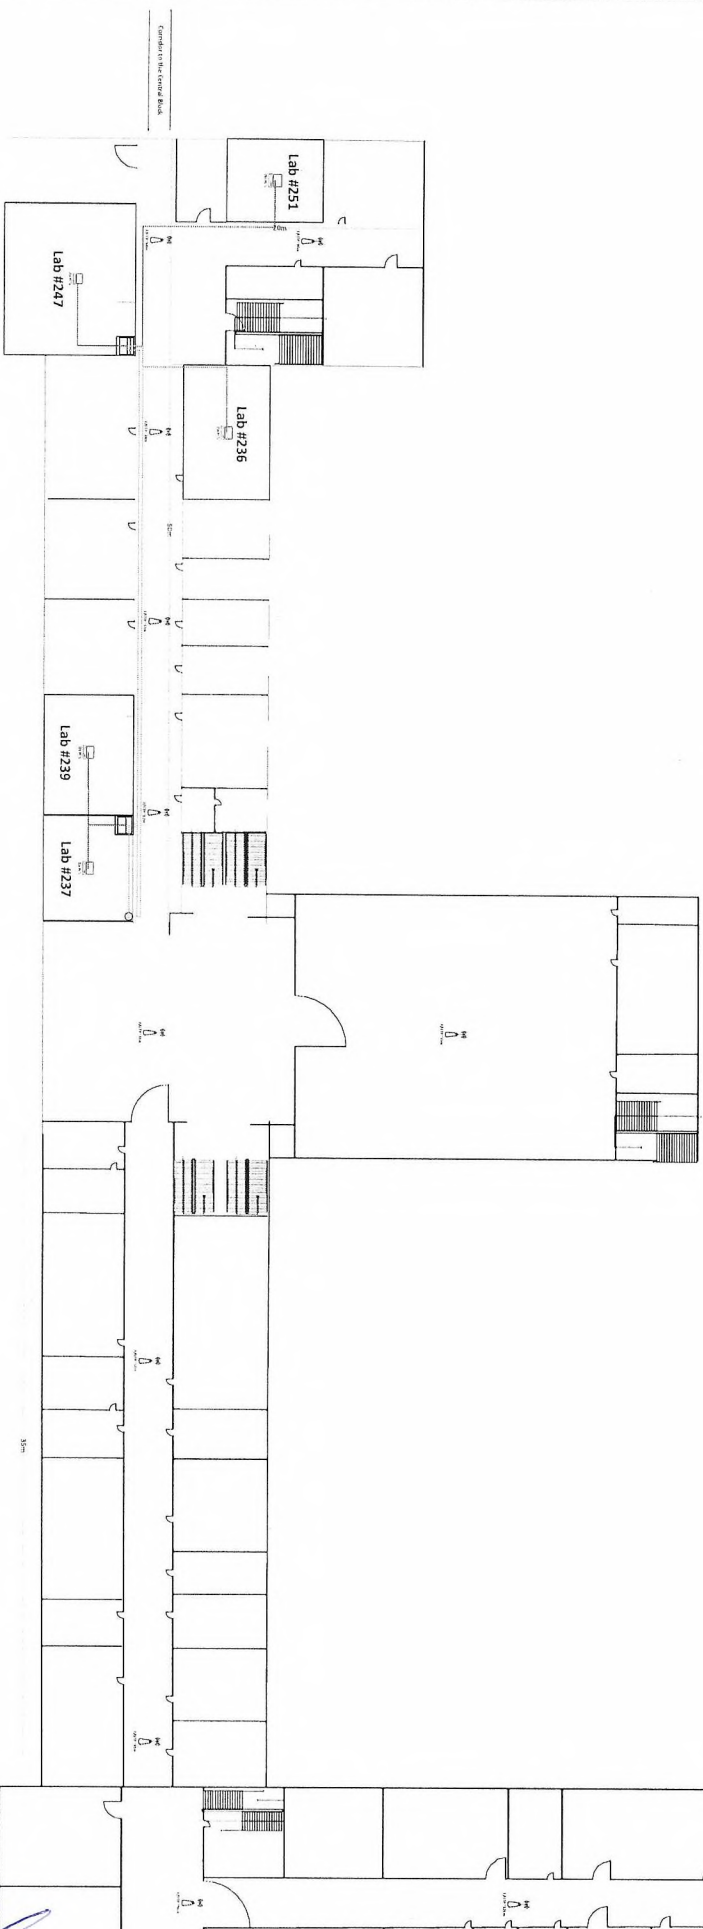

LEGEND	
	12x Wireless Access Point
	97x Personal Computer
	78m Fiber Optic Cable
	~650m Twisted Pair Cable
	Vertical Telecommunication
	2x 2RU Wall Mount Rack
	3x Patch Ethernet Switch