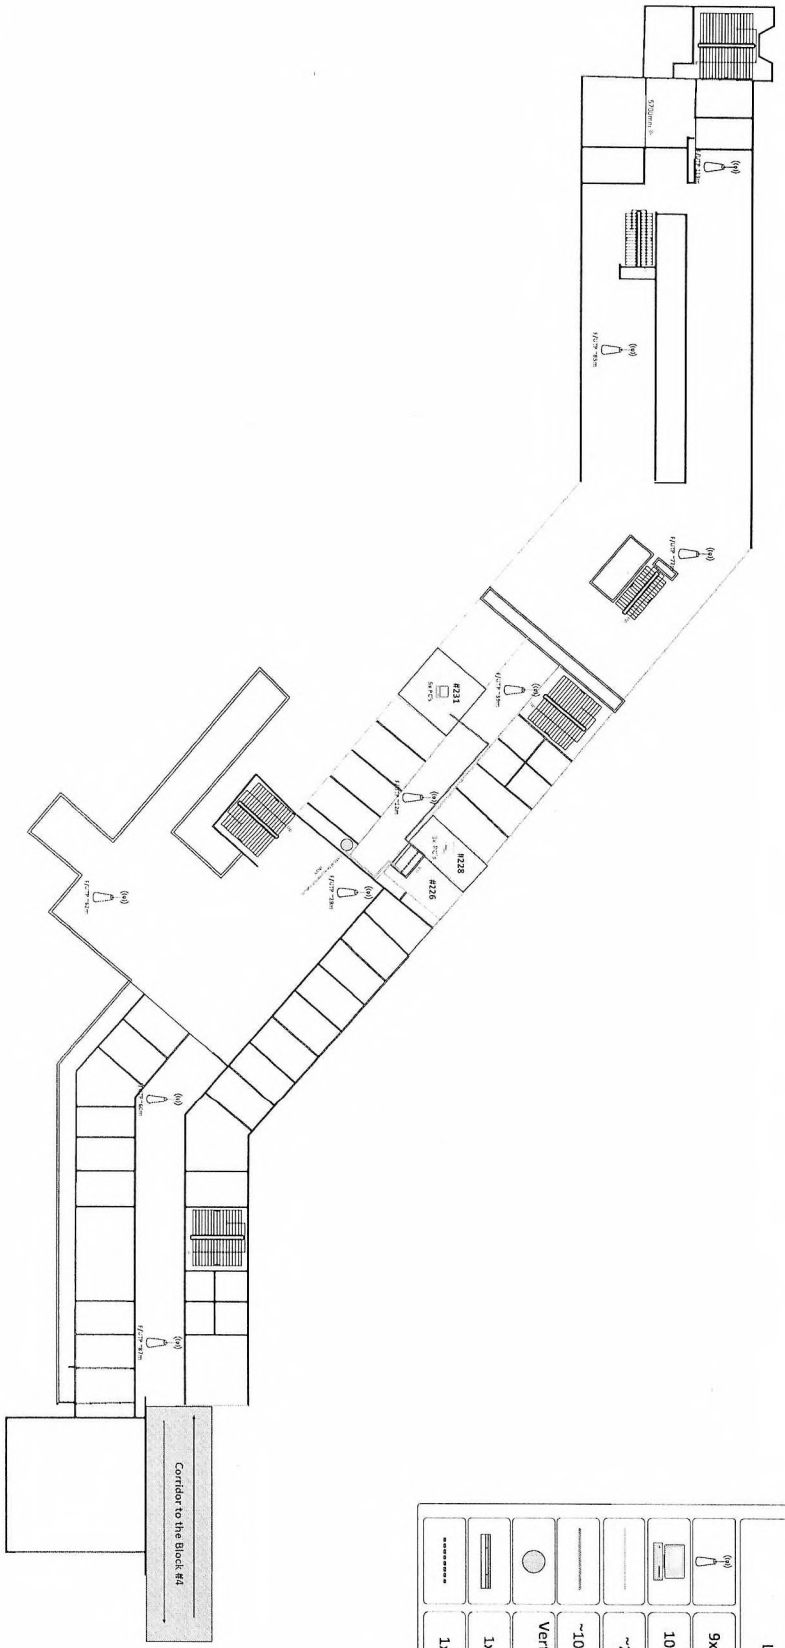

Third Impact of Campus Network  
 Location: Madison State University  
 Project: Campus Block 4 Floor 2  
 Date: 04/04/2022

LEGEND	
	32x Windows Access Point
	53x Personal Computers
	78m Fiber Optic Cable
	1830m Twisted Pair Cable
	Vertical telecommunication stack
	2x SU Wall Mount Rack
	2x Patch Ethernet Switch

1:10: Layout of Campus Network  
 2010  
 State University  
 State Campus Building # 4000  
 Date: 04.02.2022

*[Handwritten signature]*

LEGEND	
	124 Windows Access Point
	33X Personal Computer/s
	-50m Fiber Optic Cable
	-200m Twisted Pair cable
	Vertical telecommunication shaft
	1x RU Wall Mount Rack
	2x P/E Ethernet Switch

124: Layout of Campus Network  
 Project: Campus Building 4 Floor 4  
 Date: 04.24.2022

*[Handwritten signature]*

Title: Layout of Campus Network  
 Location: Moldova State University  
 Place: Campus Central Block floor 1  
 Date: 04.04.2022

LEGEND	
	14x Wireless Access
	6x Personal Comp
	~75m Fiber Optic
	~1080m Twisted Pa
	Vertical telecommu shaft
	2x 9U Wall Moun
	1x PoE Ethernet S

Title: Layout of Campus Network  
 Location: Moldova State University  
 Place: Campus Central Block floor 2  
 Date: 04.04.2022