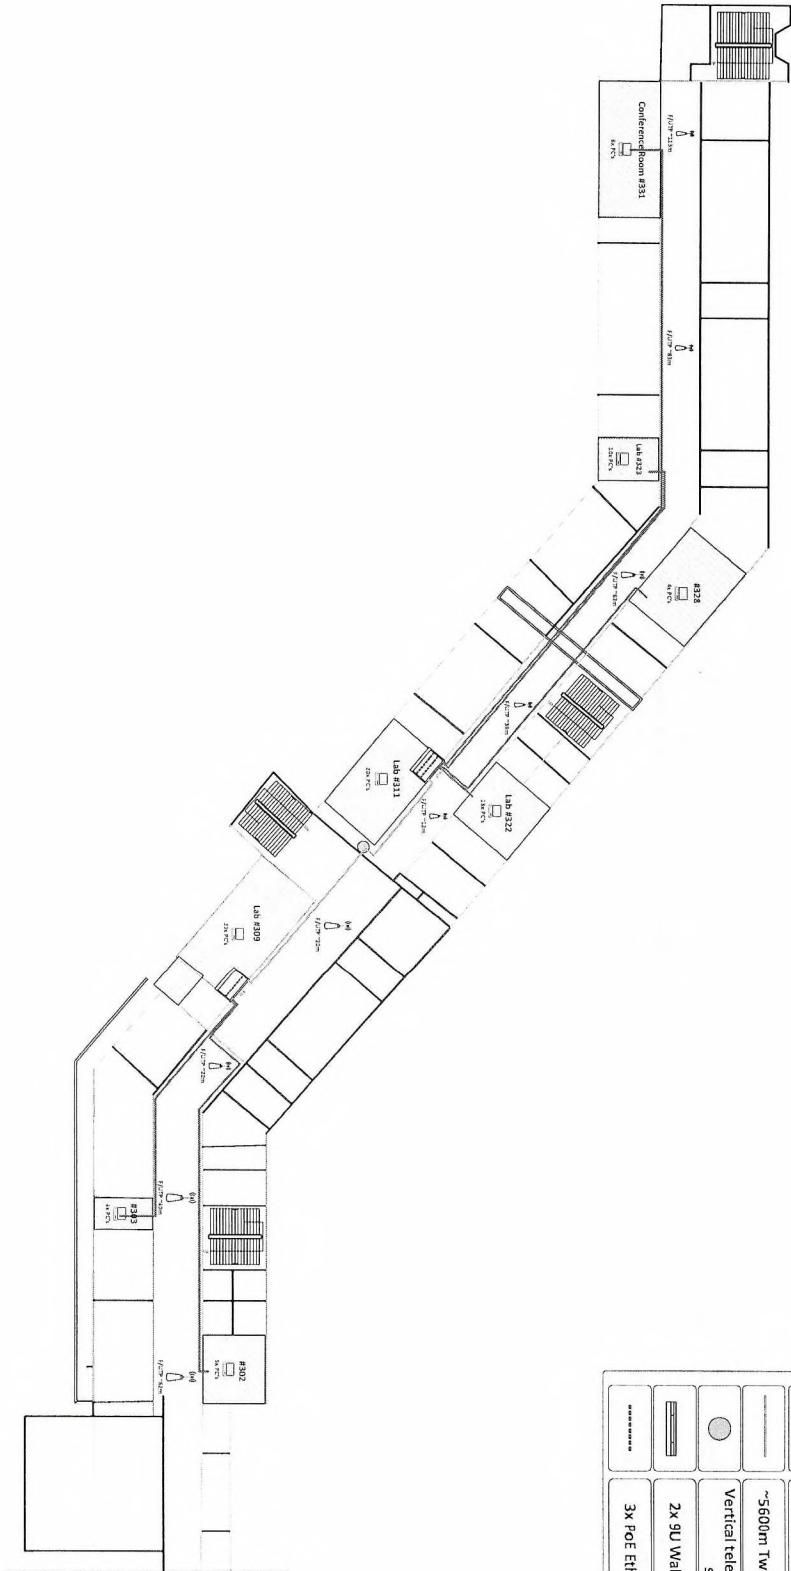

Title: Layout of Campus Network
Location: : Moldova State University
Place: Campus Central Block floor 3
Date: 04.04.2022