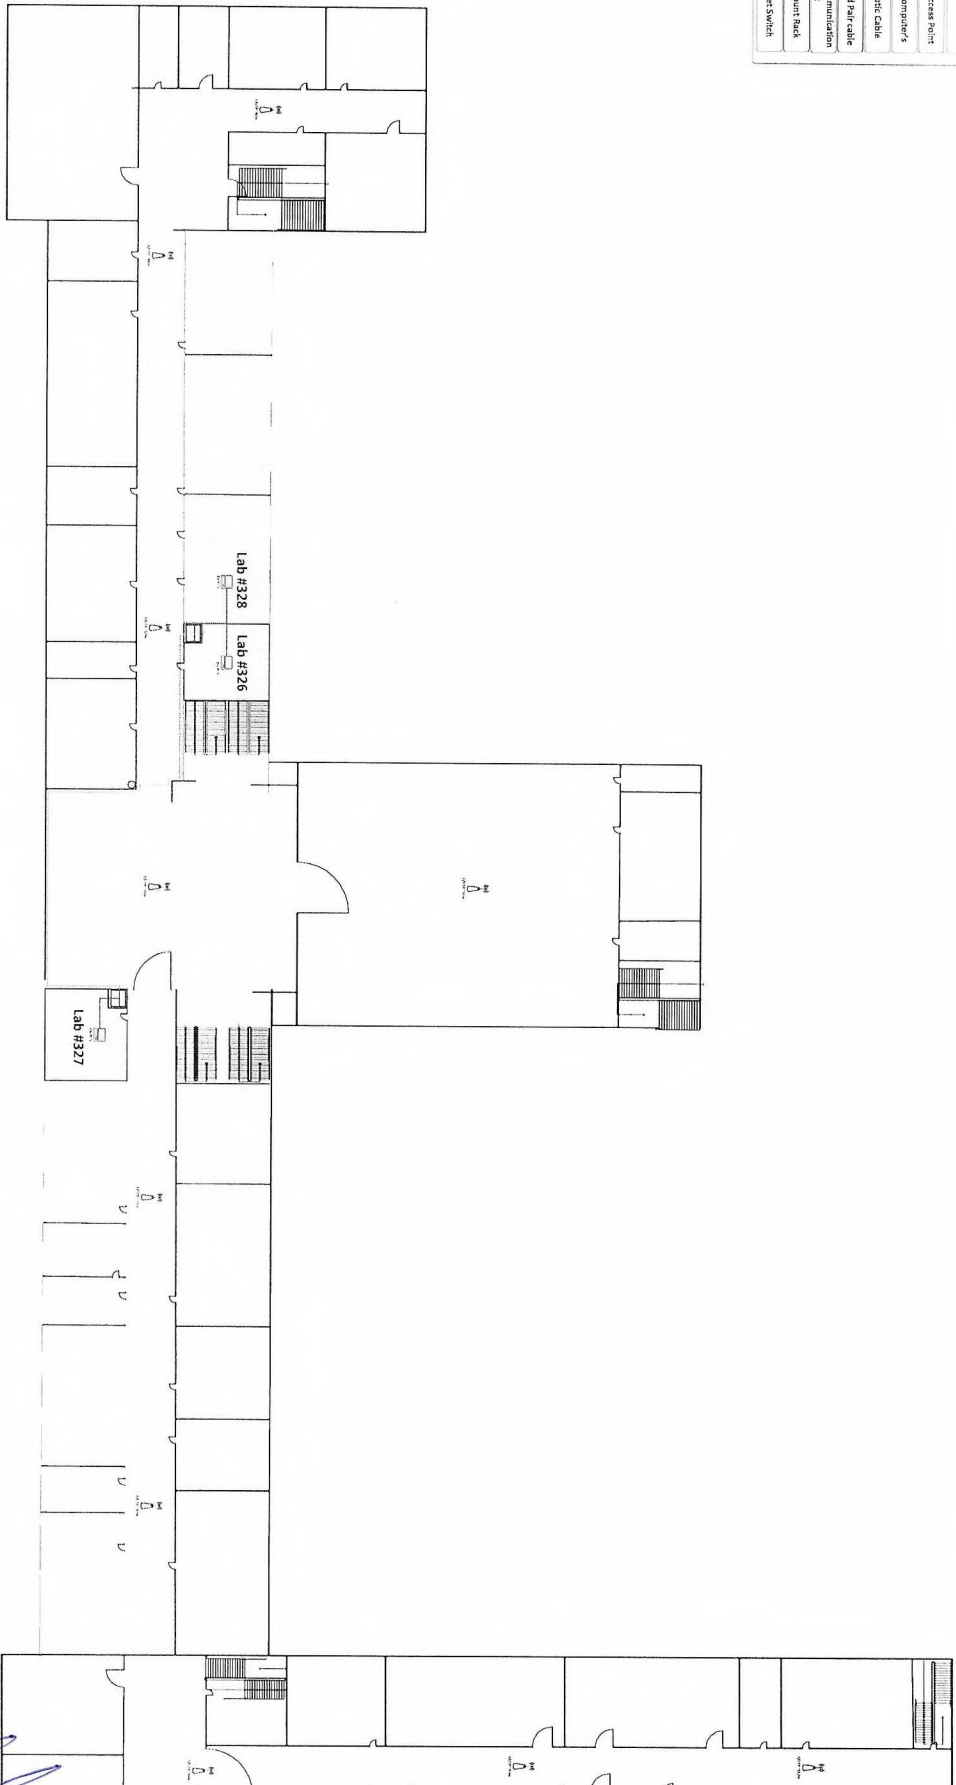

LEGEND	
	32x Windows Access Point
	53x Personal Computers
	78m Fiber Optic Cable
	1830m Twisted Pair Cable
	Vertical telecommunication stack
	2x SU Wall Mount Rack
	2x Patch Ethernet Switch

[Handwritten signature]