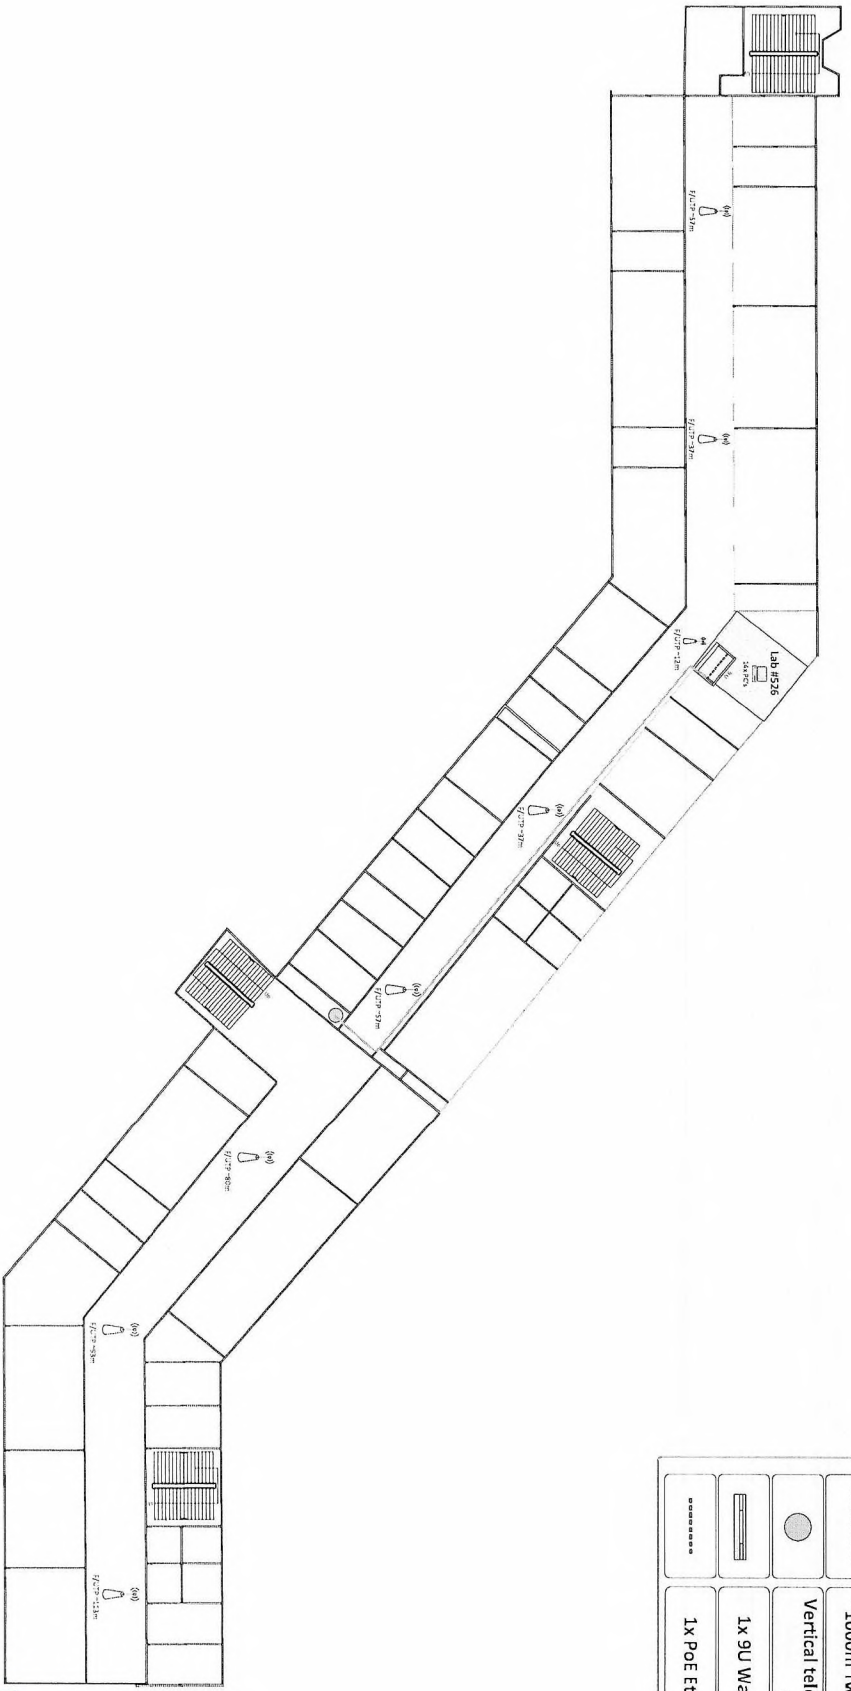

124: Layout of Campus Network  
 Project: Campus Building 4 Floor 4  
 Date: 04.24.2022

*[Handwritten signature]*

Title: Layout of Campus Network  
 Location: Moldova State University  
 Place: Campus Central Block floor 1  
 Date: 04.04.2022

LEGEND	
	14x Wireless Access
	6x Personal Comp
	~75m Fiber Optic
	~1080m Twisted Pa
	Vertical telecommu shaft
	2x 9U Wall Moun
	1x PoE Ethernet S

Title: Layout of Campus Network  
 Location: Moldova State University  
 Place: Campus Central Block floor 2  
 Date: 04.04.2022

Title: Layout of Campus Network  
 Location: : Moldova State University  
 Place: Campus Central Block floor 3  
 Date: 04.04.2022

LEGEND

	8x Wireless Access Point
	30x Personal Computer's
	~25m Fiber Optic Cable
	~1800m Twisted Pair Cable
	Vertical telecommunication Shaft
	1x 9U Wall Mount Rack
	1x POE Ethernet Switch

*[Handwritten signature]*

LEGEND	
	8x Wireless Access
	14x Personal Com
	~58m Fiber Optic
	~1000m Twisted Pa
	Vertical telecommu shaft
	1x 9U Wall Moun
	1x PoE Ethernet S

Title: Layout of Campus Network  
 Location: Moldova State University  
 Place: Campus Central Block floor 5  
 Date: 04.04.2022