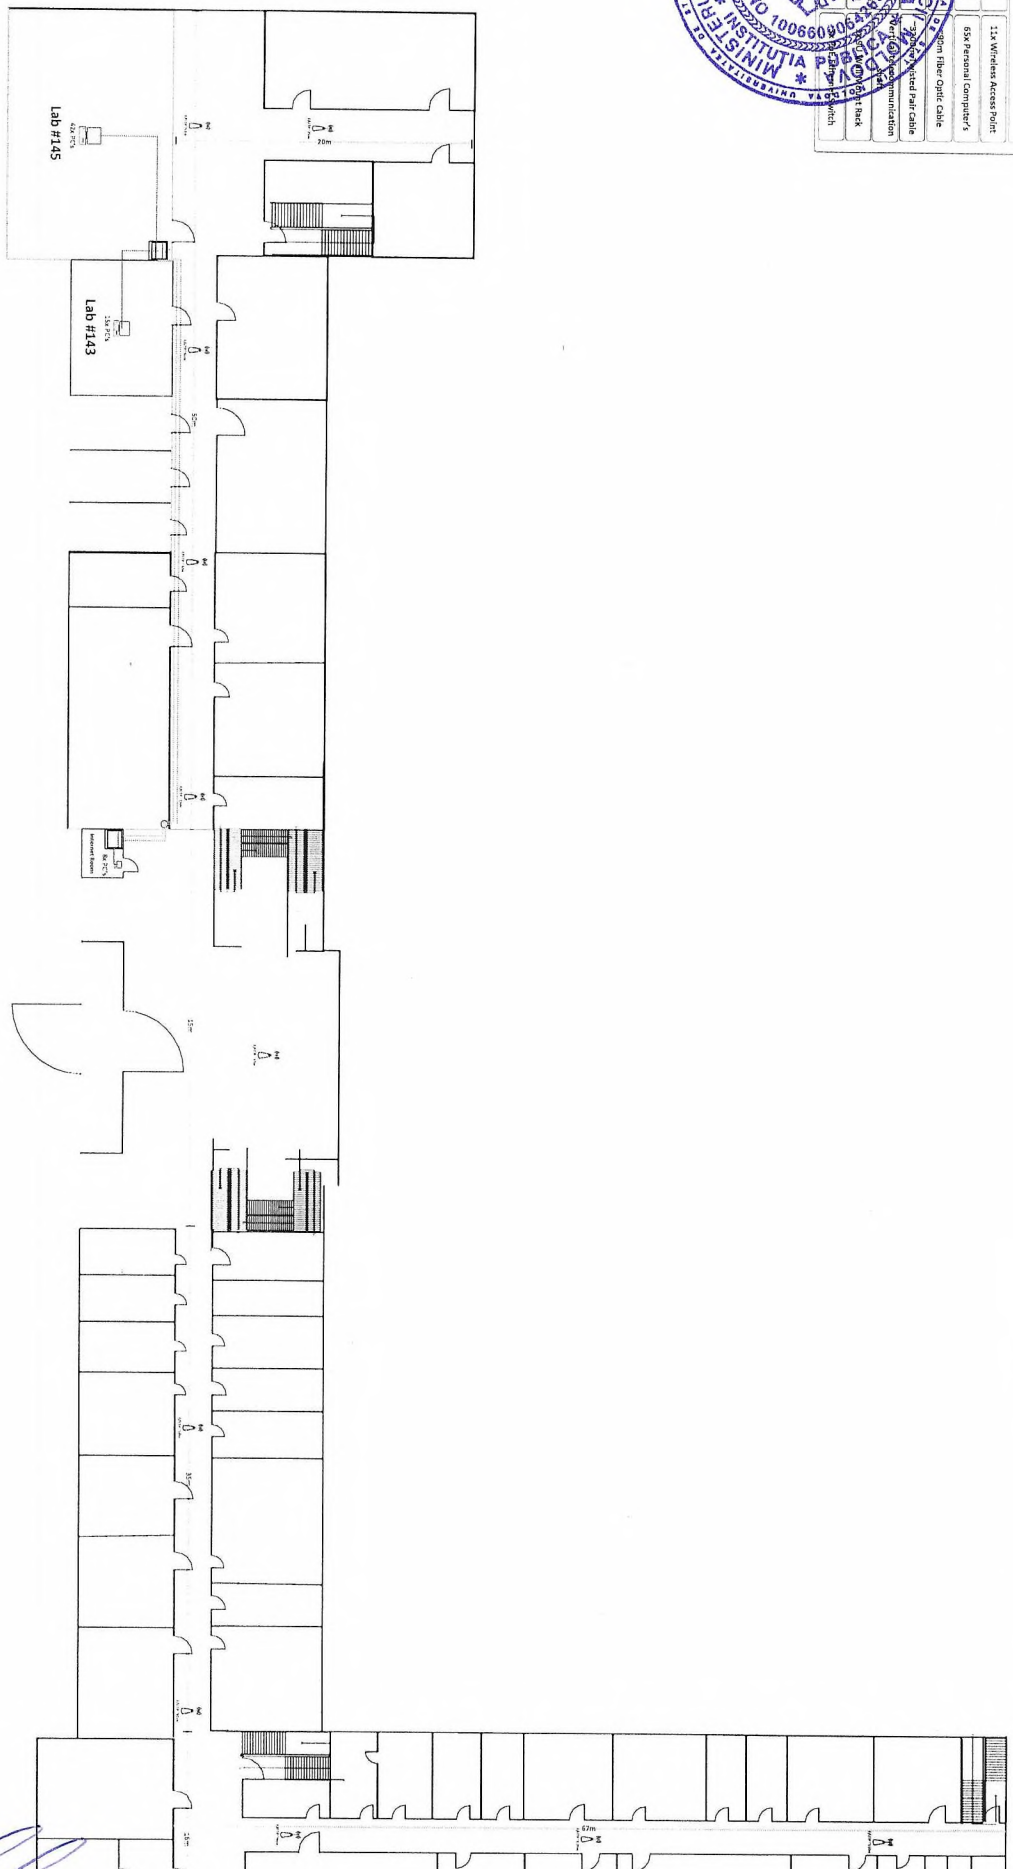

[Handwritten signature]