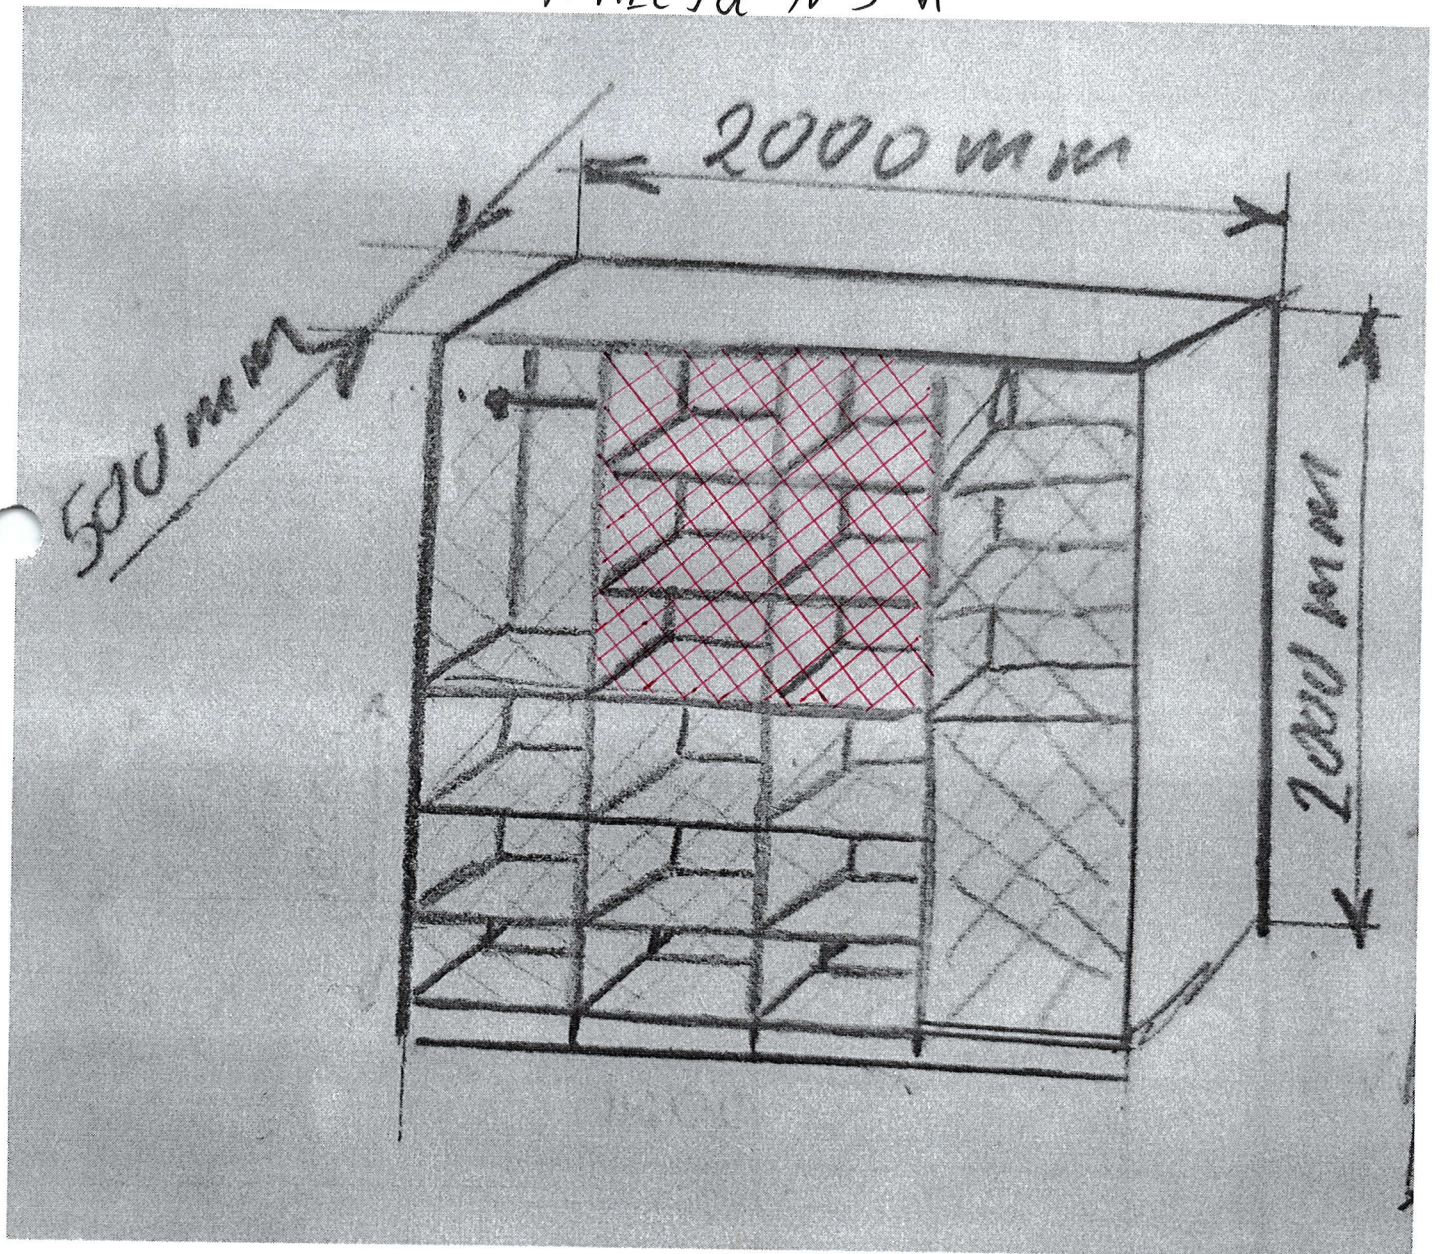

Dulap o unitate

H = 2000 mm

L = 2000 mm

W = 500 mm

Pal K/S 18 mm - 8100 WitP

Minere 128 mm

Carcasa ABS - 05 mm

Fațada ABS - 2,0 mm

Bal GTV

Anexa N3-R