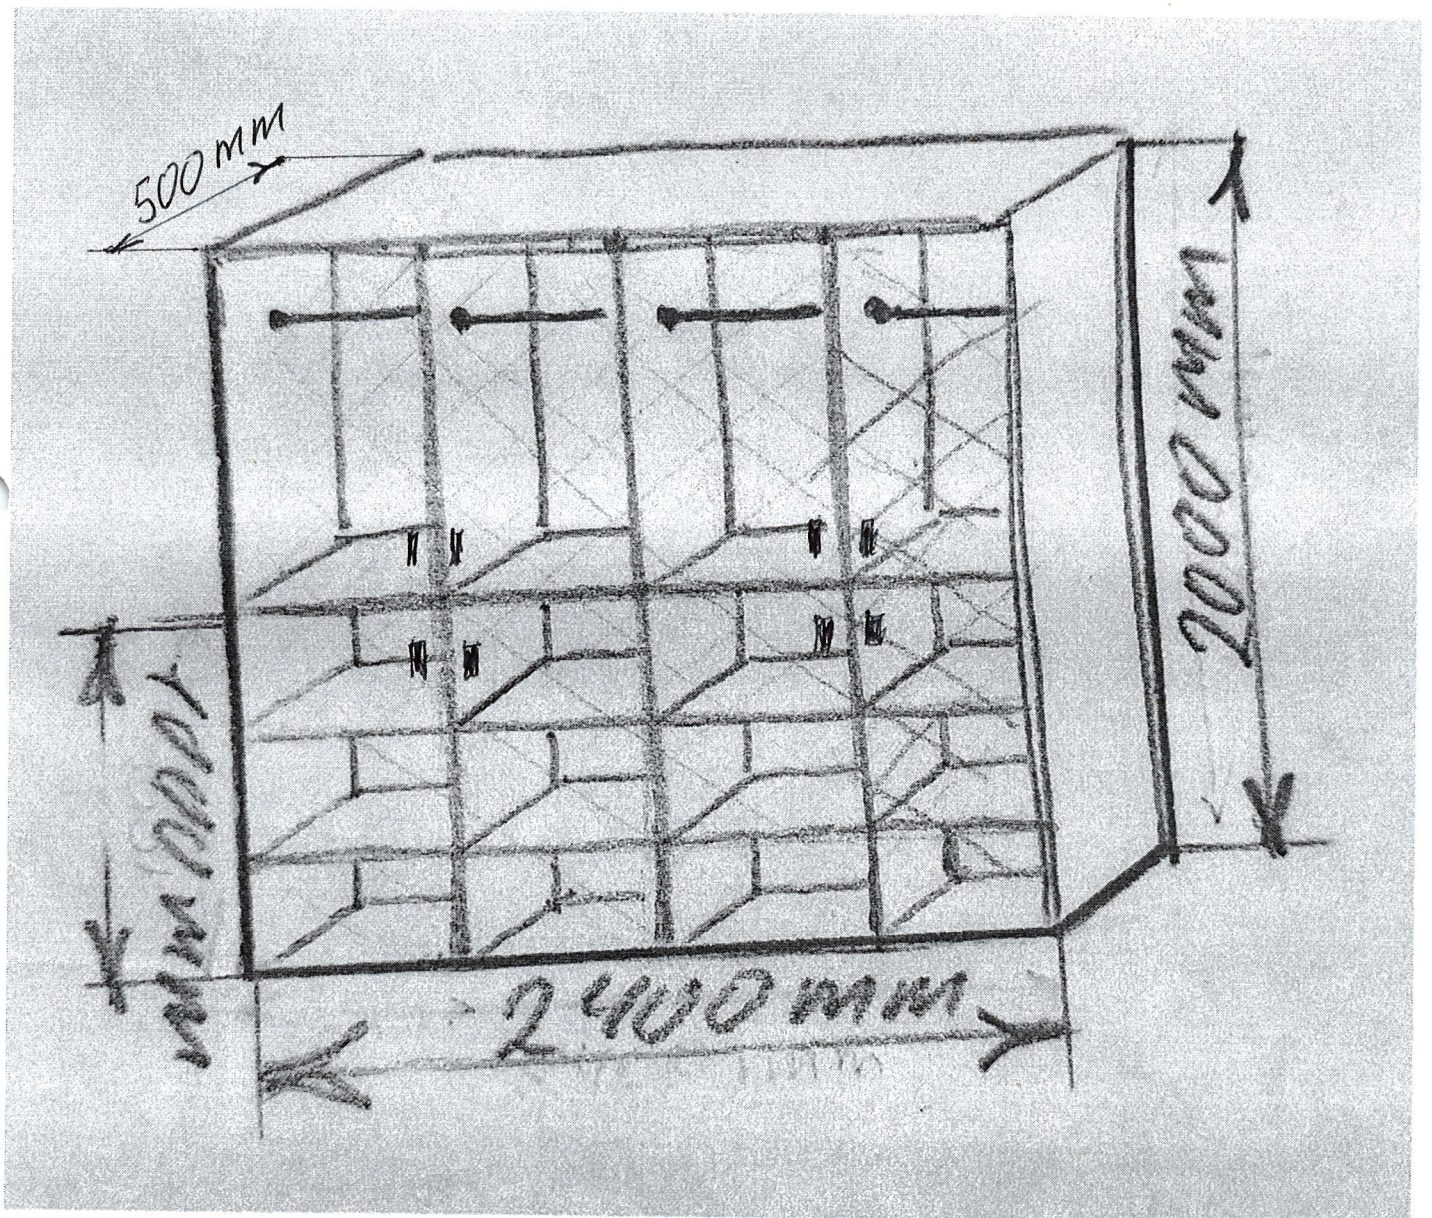

Dușap vestiar
o unitate

$H = 2000 \text{ mm}$

$L = 2400 \text{ mm}$

$W = 500 \text{ mm}$

Pal K/S 18 mm - 8100 White

Bal GTV

Mineră 128 mm

Carcasa ABS - 05 mm

Fațadă - 2,0 mm

ANCSA N 2-R