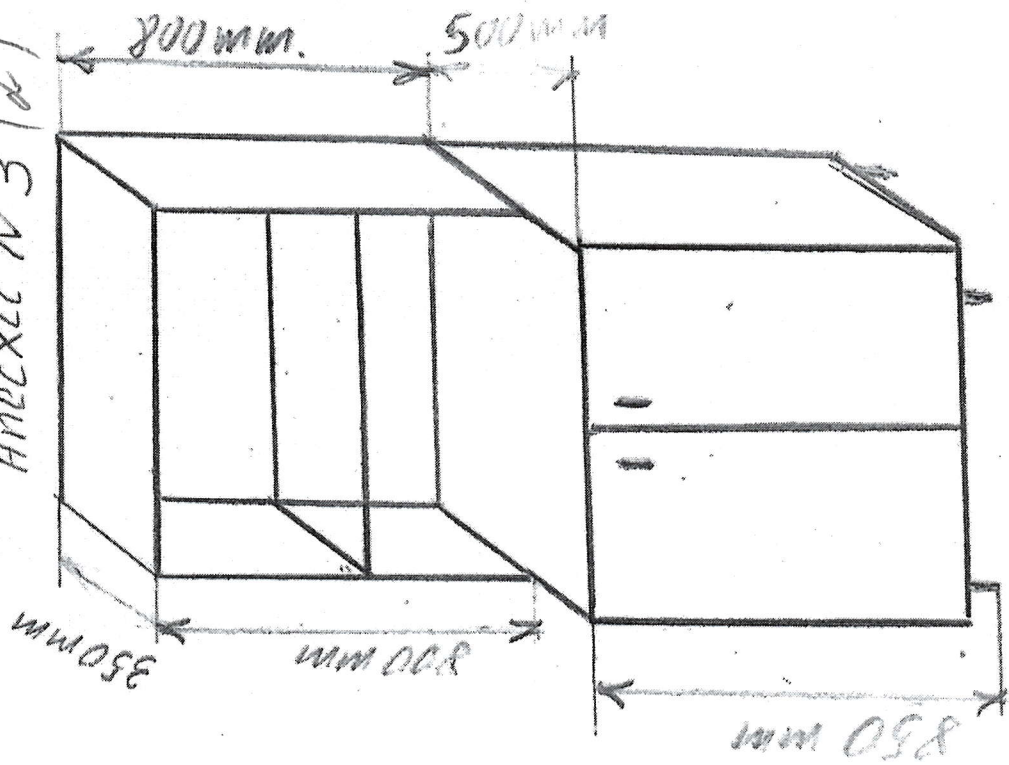

Laborator

YUICP T1P "BUDIT"

Anexa N 3 (A)