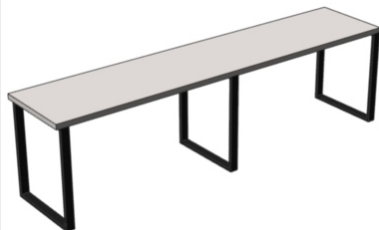

2 buc

16

Dulap in nisa in cabinet 401
900x2340x600 mm + Fals planci

1 buc

17

Masa de conferinta

Masa №4 +masa /2800x600x760/- masa de conferinta in cabinet 211

1buc