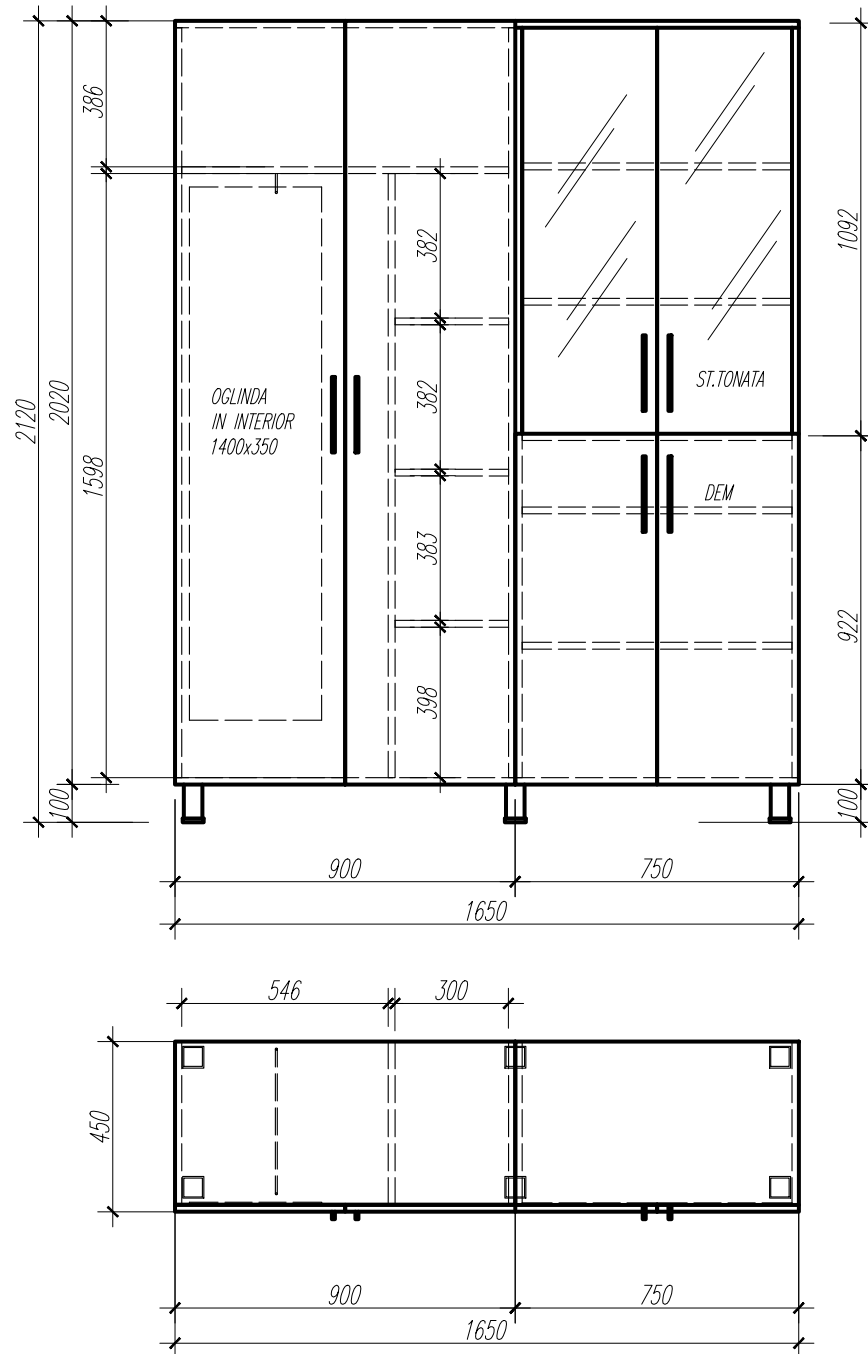

client: PROCURATURA ANENII-NOI

DULAP HAINE- MAPE