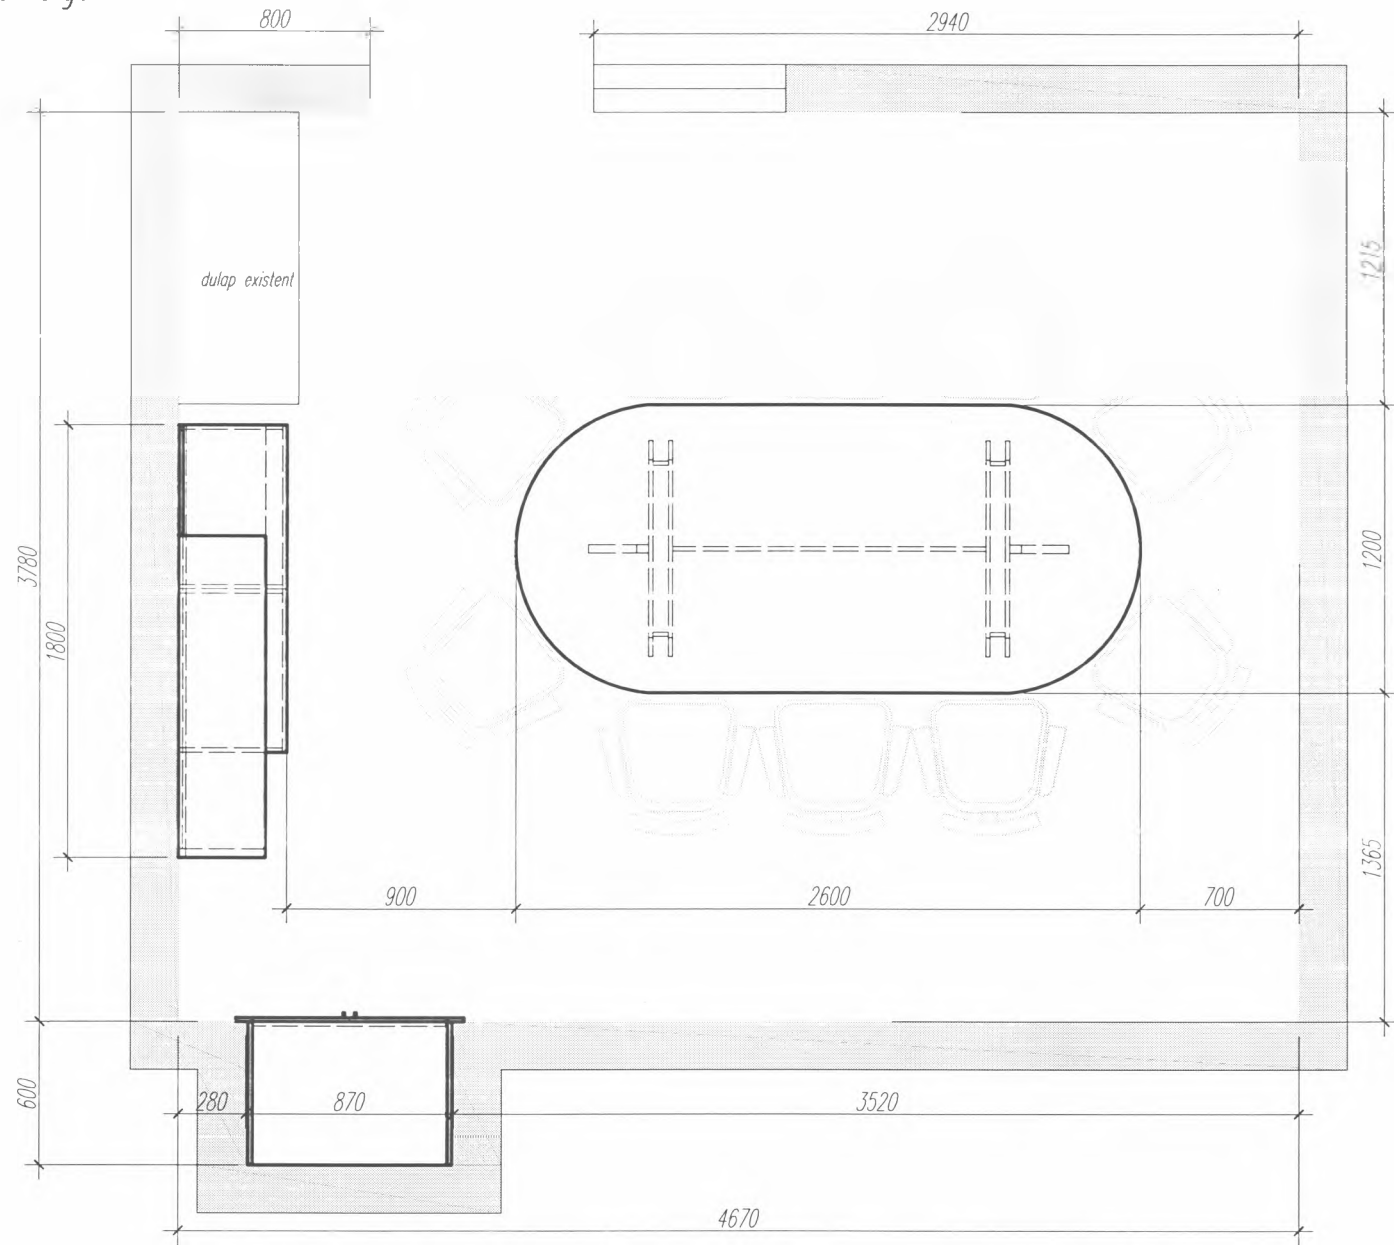

Client USMF bl.central
Plan birou d. Cigolea

CLIENT: USMF bl.central
Masa pentru sala de sedinte

02/02/23

CLIENT: USMF-bl. central
COMODA

000001

CLIENT: USMF-bl. central
Dulap mape-NISA

Client USMF bl.central
Plan bucatarie d. Cigolea

Client USMF bl.central
BUCATARIE

2.000/001-

client: USMF bl. central
MASA DE BUCATARIE

1 bucata