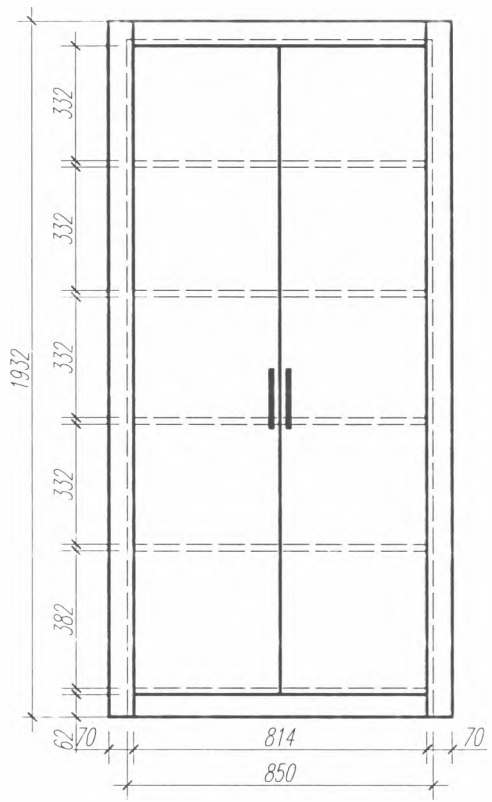

Client USMF bl.central
Plan birou d. Cigolea

CLIENT: USMF bl.central
Masa pentru sala de sedinte

02/02/23

CLIENT: USMF-bl. central
COMODA

000001

CLIENT: USMF-bl. central
Dulap mape-NISA

Client USMF bl.central
Plan bucatarie d. Cigolea

Client USMF bl.central
BUCATARIE

2.000/001-

client: USMF bl. central
MASA DE BUCATARIE

1 bucata