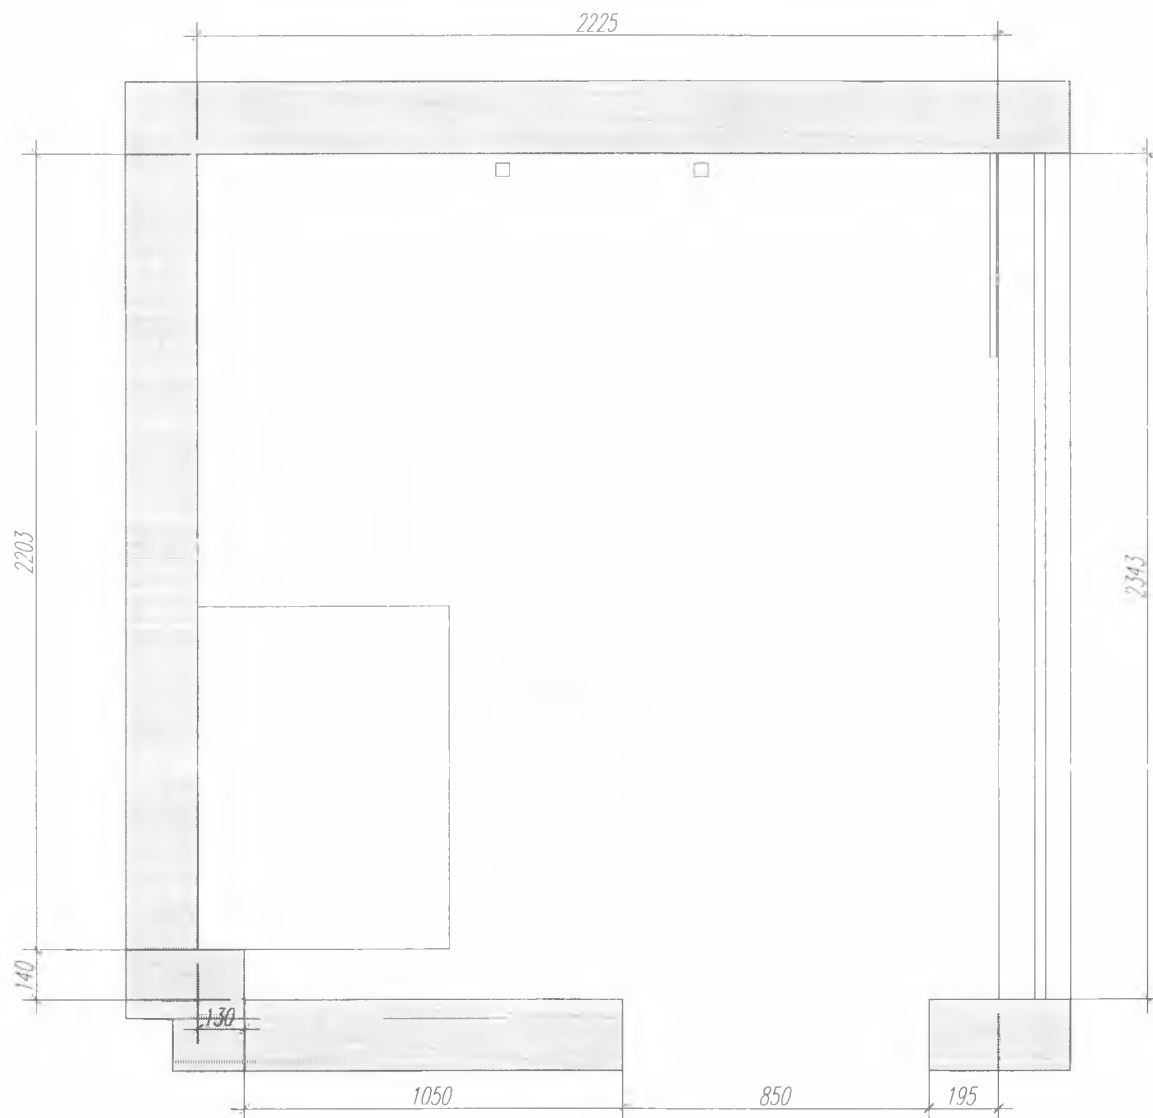

Client USMF bl.central
Plan birou d. Cigolea

CLIENT: USMF bl.central
Masa pentru sala de sedinte

02/02/23

CLIENT: USMF-bl. central
COMODA

000001

CLIENT: USMF-bl. central
Dulap mape-NISA

Client USMF bl.central
Plan bucatarie d. Cigolea

Client USMF bl.central
BUCATARIE

2.000/001-

client: USMF bl. central
MASA DE BUCATARIE

1 bucata