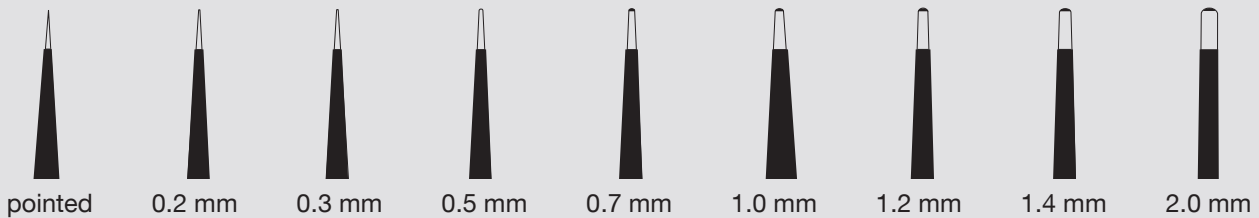

# Bipolar Coagulation Forceps

**Bipolar Coagulation Forceps, insulated**  
For use with Bipolar High Frequency Cords 847000 E or 847000 M/V/W

- 841116 **Bipolar Coagulation Forceps**, insulated, straight, pointed, length 16 cm
- 841216 **Same**, blunt, tip 1 mm
- 841216 G **Same**, blunt, **with silver tip**, tip 1 mm
- 841219 **Same**, blunt, tip 1 mm, length 19 cm
- 841219 G **Same**, blunt, **with silver tip**, tip 1 mm, length 19 cm
- 842016 **Bipolar Coagulation Forceps**, insulated, angled tip, very delicate, tip 0.5 mm, length 16 cm