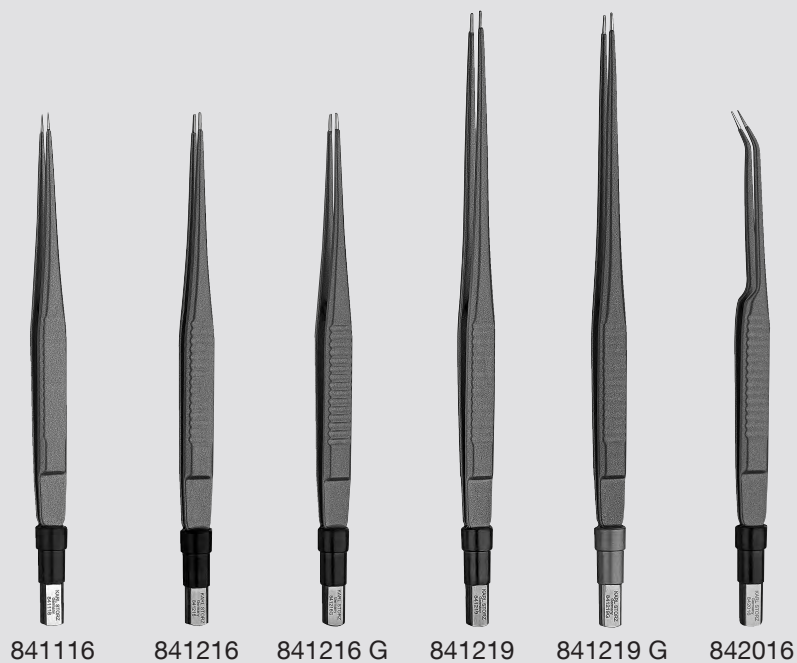

# Bipolar Coagulation Forceps

**Bipolar Coagulation Forceps, insulated**  
For use with Bipolar High Frequency Cords 847000 E or 847000 M/V/W

- 841116 **Bipolar Coagulation Forceps**, insulated, straight, pointed, length 16 cm
- 841216 **Same**, blunt, tip 1 mm
- 841216 G **Same**, blunt, **with silver tip**, tip 1 mm
- 841219 **Same**, blunt, tip 1 mm, length 19 cm
- 841219 G **Same**, blunt, **with silver tip**, tip 1 mm, length 19 cm
- 842016 **Bipolar Coagulation Forceps**, insulated, angled tip, very delicate, tip 0.5 mm, length 16 cm