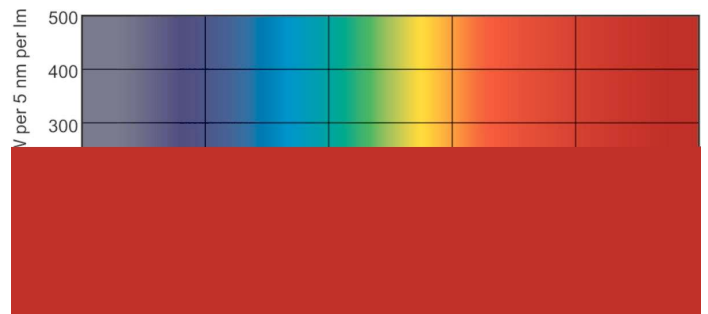

LDPB_TL-DSTD_33-640_0001-Spectral power distribution B/W

Lightcolour /33-640