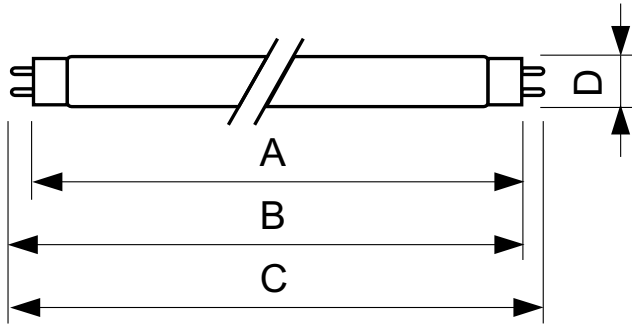

### Product data

General information		Voltage (Nom)	
Cap base	G13 [ Medium Bi-Pin Fluorescent]	103 V	
Life to 10% failures (nom.)	10000 h	Controls and dimming	
Life to 50% failures (nom.)	13000 h	Dimmable	Yes
Light technical		Mechanical and housing	
Colour Code	33-640	Bulb shape	T8 [ 26 mm (T8)]
Luminous flux (nom.)	2850 lm	Approval and application	
Colour designation	Cool White (CW)	Mercury (Hg) content (nom.)	5.0 mg
Lumen maintenance 10,000 hours (nom.)	75 %	Energy consumption kWh/1,000 hours	43 kWh
Lumen maintenance 2,000 hours (nom.)	90 %	Product data	
Lumen maintenance 5,000 hours (nom.)	80 %	Full product code	871150095045140
Correlated Colour Temperature (Nom)	4100 K	Order product name	TL-D 36W/33-640 1SL/25
Colour rendering index (nom.)	63	EAN/UPC – product	8711500950451
Operating and electrical		Order code	95045140
Power (Rated) (Nom)	36.0 W	SAP numerator – quantity per pack	1
Lamp current (nom.)	0.440 A		

### Dimensional drawing

TL-D 36W/33-640 1SL/25

Product	D (max)	A (max)	B (max)	B (min)	C (max)
TL-D 36W/33-640 1SL/25	28 mm	1199.4 mm	1206.5 mm	1204.1 mm	1213.6 mm