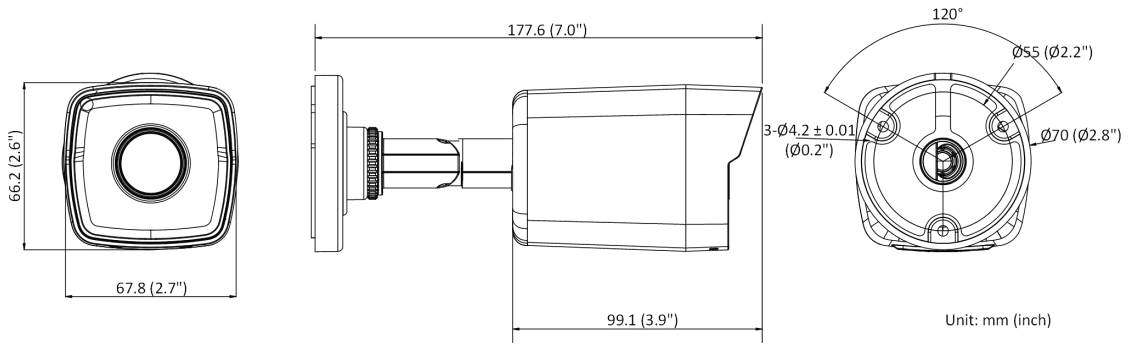

▪ Dimension

▪ Accessory

▪ Optional