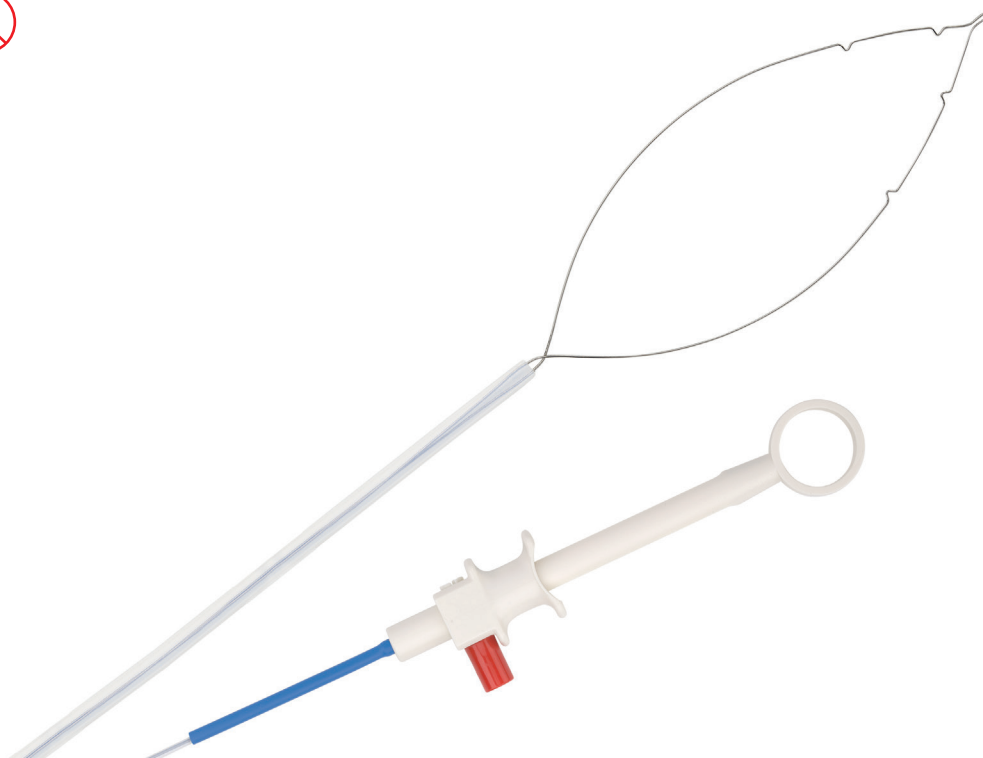

POLYPECTOMY SNARES, SHARK TEETH, SYMMETRICAL

2

Article no.	Opening size width x height mm	Wire type	Diameter mm	Length cm
99052051215	15 x 37	monofil, with 4 teeth	2,3	230
99052051225	25 x 55	monofil, with 4 teeth	2,3	230

Figure shows article REF 99052051225