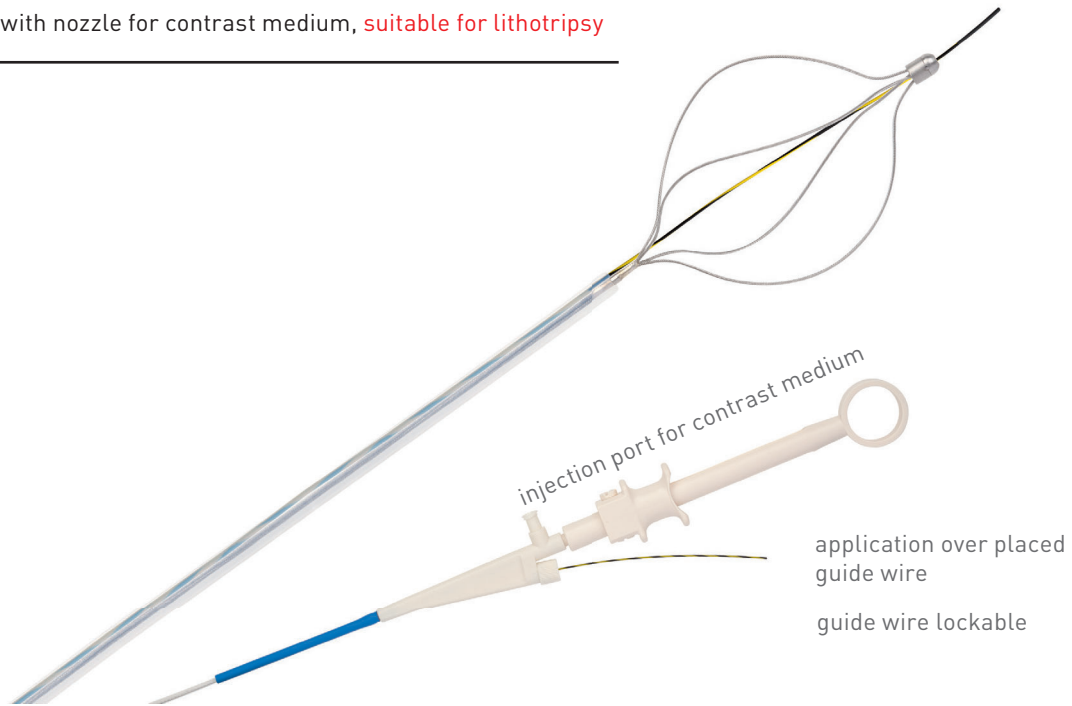

## LITHOTOMY BASKETS “EASY-CATCH”

4 wires, twisted with nozzle for contrast medium, suitable for lithotripsy

2

Article no.	Basket expanded dimension		Basket type	For guide wire inch	Diameter mm	Length cm
	Opening width mm	Opening length mm				
9903102324	15	25	slightly turned	0.025	1,8	215
9903102424	20	30	slightly turned	0.025	1,8	215
9903104433	20	30	slightly turned	0.035	2,6	215
9903104533	25	40	slightly turned	0.035	2,6	215
9903104633	30	45	slightly turned	0.035	2,6	215
9903104733	40	55	slightly turned	0.035	2,6	215

Figure shows article REF 9903104633