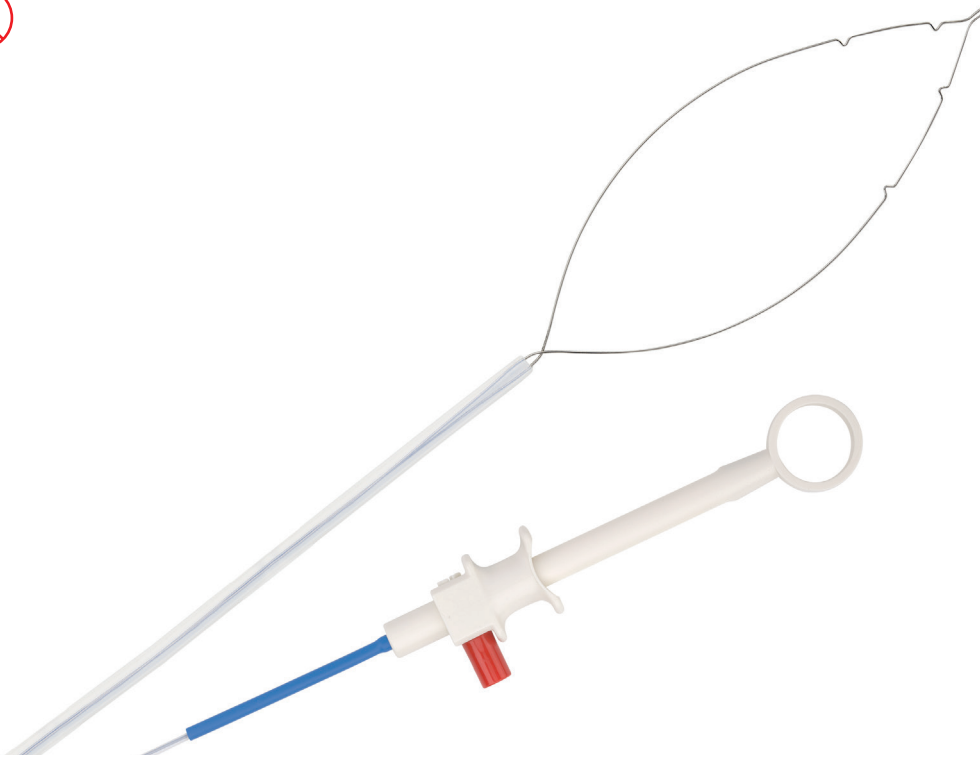

POLYPECTOMY SNARES, SHARK TEETH, SYMMETRICAL

2

Article no.	Opening size width x height mm	Wire type	Diameter mm	Length cm
99052051215	15 x 37	monofil, with 4 teeth	2,3	230
99052051225	25 x 55	monofil, with 4 teeth	2,3	230

Figure shows article REF 99052051225