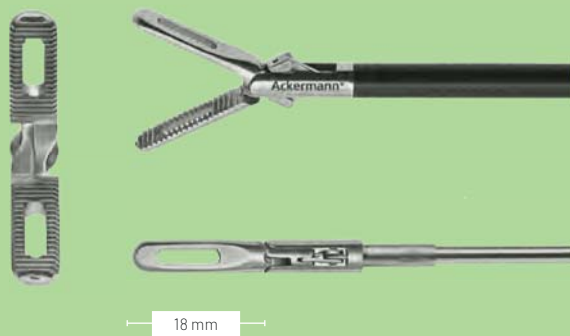

## Fenestrated Grasping Forceps

Micro jaws, double-action, Ø 5 mm, **14 mm jaw length**

Line		Length		Item no.
XPress Lock™	System CS™	330 mm	450 mm	
•		•		13-1379XPI
•			•	13-1379XPI-45
	•	•		13-1379CSI
	•		•	13-1379CSI-45

Recommended use with **Ø 5 mm sheath** and **handle with ratchet**

## Fenestrated Grasping Forceps

Slightly flat jaws, double-action, Ø 5 mm, **18 mm jaw length**

Line		Length		Item no.
XPress Lock™	System CS™	330 mm	450 mm	
•		•		13-1301XPI
•			•	13-1301XPI-45
	•	•		13-1301CSI
	•		•	13-1301CSI-45