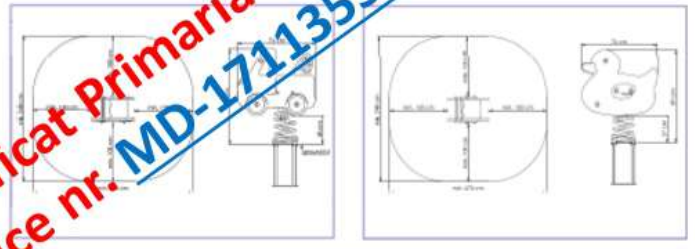

SPRING TOYS IN HDPE WITH SPRING TYPE 'LARGE'

DRAWINGS:

VARIATIONS:

- 174.001.001.000 spring toy in HDPE 'royal' (toy, spring & concrete anchor) - duck
- 174.001.004.003 spring toy in HDPE 'royal' (toy, spring & flat anchor) - duck
- 174.002.001.003 spring toy in HDPE 'royal' (toy, spring & concrete anchor) - tow truck
- 174.002.004.003 spring toy in HDPE 'royal' (toy, spring & flat anchor) - tow truck
- 174.080.002.001 backrest for spring toy 'royal' - tow truck

ROCKING