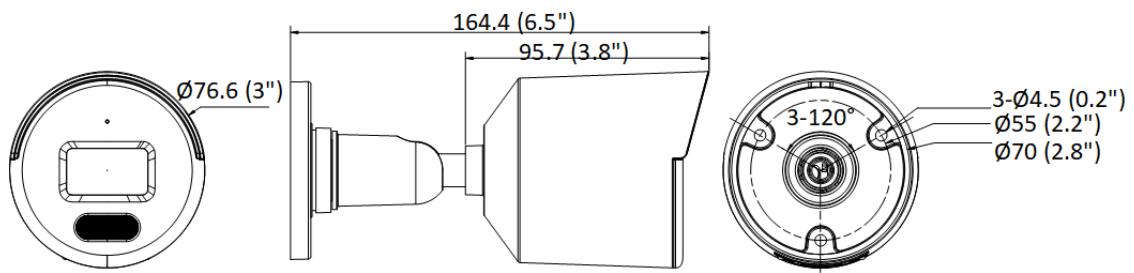

▪ Available Model

DS-2CD1057G0-L (2.8/4 mm)

DS-2CD1057G0-LUF (2.8/4 mm)

▪ Typical Application

Hikvision products are classified into three levels according to their anti-corrosion performance. Refer to the following description to choose for your using environment.

▪ Dimension

Unit: mm (inch)

▪ Accessory**▪ Optional****DS-1280ZJ-XS****Junction Box**

Distributed by

**HIKVISION®****Headquarters**

No.555 Qianmo Road, Binjiang District,
Hangzhou 310051, China
T +86-571-8807-5998
overseasbusiness@hikvision.com