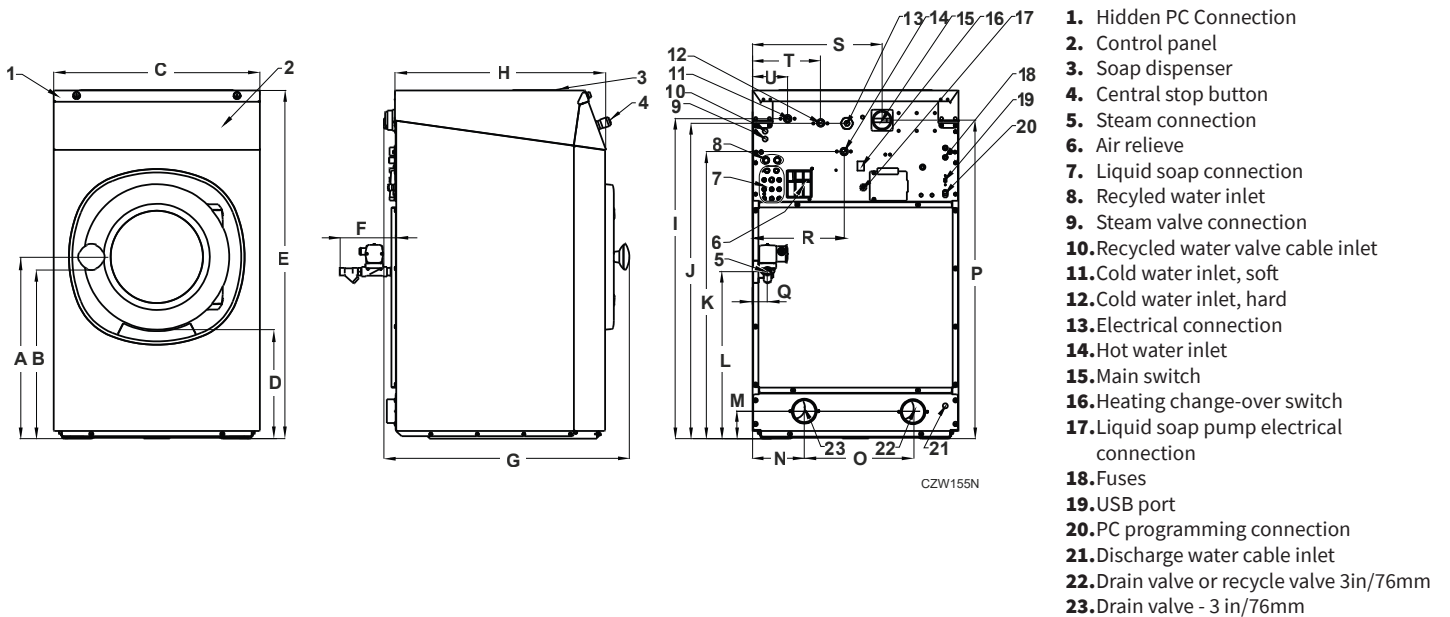

TYPE		UA332	UA520
<b>INNERDRUM</b>			
Capacity 1:09	kg (lb)	37kg(82)	58kg(128)
Capacity 1:10	kg (lb)	33(73)	52(115)
Volume	litres	332	520
Diameter	mm	914	914
<b>DRUM SPEED</b>			
Wash	rpm	38	38
Extraction	rpm	540	440
<b>G-FACTOR</b>			
		Up to 200	Up to 200
<b>HEATING</b>			
Electricity	kW	27	40,6
Steam	bar	1 - 8	1 - 8
Hot water	°C	90	90
Sound pressure level	dB (A)	< 65	< 65
Water valves connection	BSP	3/4"	1"
Water pressure	kPa	100-800	100-800
Rec. water pressure	kPa	300-500	300-500
Water inlet	l/min	66-188	183-518
Drain valve	outer Ø mm	2x76	2x76
Flow amount with drain valve	l/min	2x210	2x210
Steam valve connection	BSP	3/4"	3/4"
Steam pressure	kPa	100-800	100-800
<b>DIMENSIONS</b>			
Size H×W×D	mm	1500×1060×1030	1500×1060×1315
Net weight	kg	410	520
<b>TRANSPORT DATA</b>			
Packed H×W×D	mm	1625×1088×1060	1625×1088×1345
Gross weight	kg	425	535
* 200 G-factor execution			

TYPE	A	B	C	D	E	F	G	H	I	J	K	L	M	N	O	P	Q	S	T
<b>UA332</b>	1060	1030	1500	936	465	318	120	1326	1366	113	248	383	671	1349	1413	528	66	145	482
<b>UA520</b>	1060	1315	1500	1221	465	318	120	1414	1374	88	223	363	671	1349	1332	528	66	145	482
	width	depth	height																