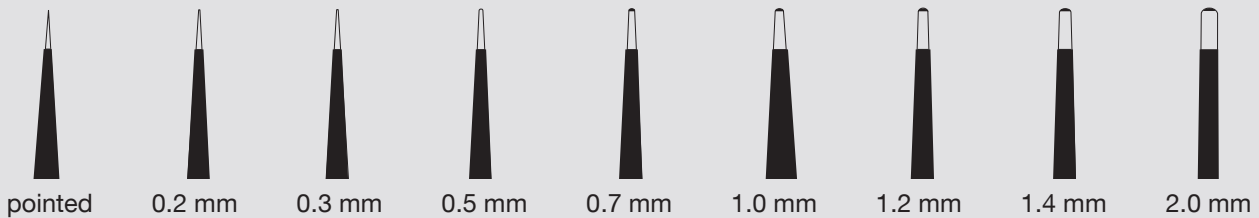

Bipolar Coagulation Forceps

Bipolar Coagulation Forceps, insulated
For use with Bipolar High Frequency Cords 847000 E or 847000 M/V/W

- 841116 **Bipolar Coagulation Forceps**, insulated, straight, pointed, length 16 cm
- 841216 **Same**, blunt, tip 1 mm
- 841216 G **Same**, blunt, **with silver tip**, tip 1 mm
- 841219 **Same**, blunt, tip 1 mm, length 19 cm
- 841219 G **Same**, blunt, **with silver tip**, tip 1 mm, length 19 cm
- 842016 **Bipolar Coagulation Forceps**, insulated, angled tip, very delicate, tip 0.5 mm, length 16 cm