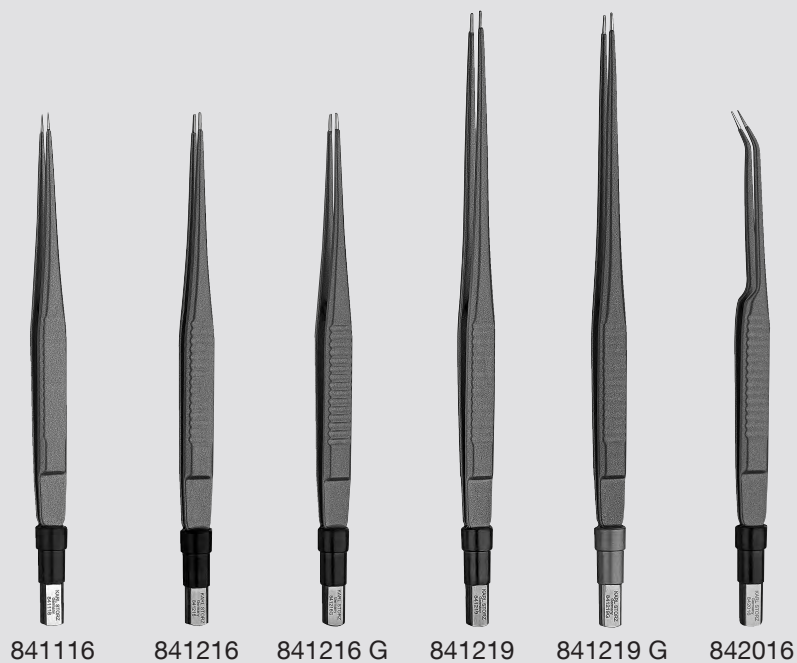

Bipolar Coagulation Forceps

Bipolar Coagulation Forceps, insulated
For use with Bipolar High Frequency Cords 847000 E or 847000 M/V/W

- 841116 **Bipolar Coagulation Forceps**, insulated, straight, pointed, length 16 cm
- 841216 **Same**, blunt, tip 1 mm
- 841216 G **Same**, blunt, **with silver tip**, tip 1 mm
- 841219 **Same**, blunt, tip 1 mm, length 19 cm
- 841219 G **Same**, blunt, **with silver tip**, tip 1 mm, length 19 cm
- 842016 **Bipolar Coagulation Forceps**, insulated, angled tip, very delicate, tip 0.5 mm, length 16 cm