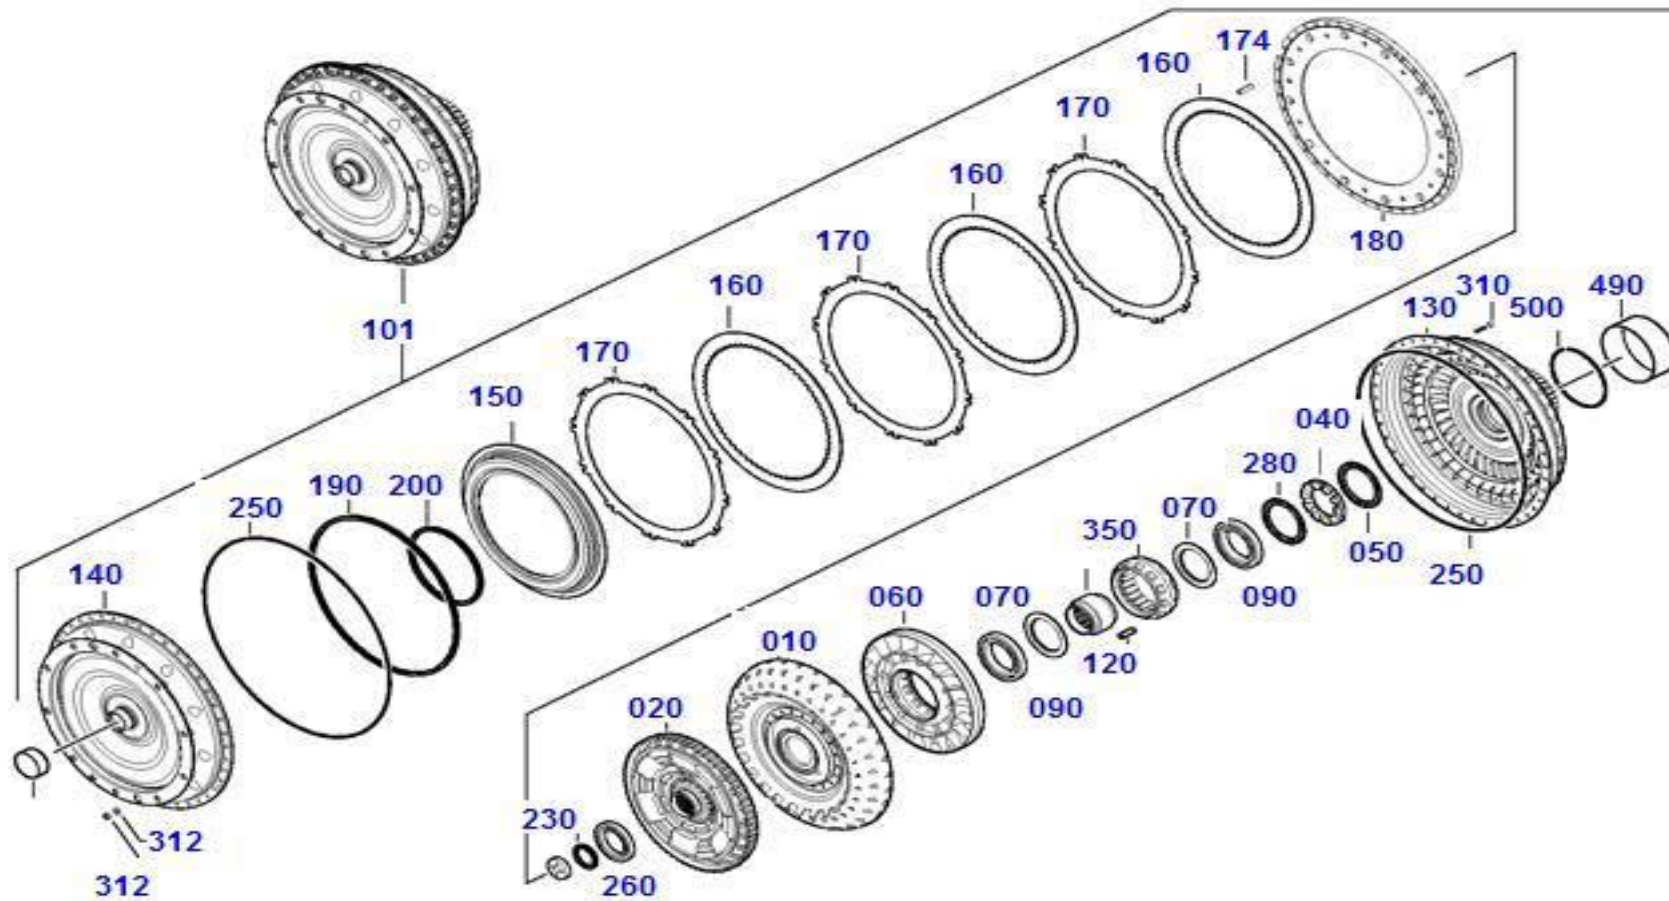

0301

Transmission-Shift

Auto Transmission

Picture No: ISZFA1099

POZ	Part No	N.S.N	Code	Part Name (Türkçe)	Part Name (English)	Quantity
				<i>Auto Transmission</i>		
010	0501.216.774			TURBINENRAD	PRESSURE FILTER	
020	0501.216.291			TORS.DAEMPFER	PRESSURE FILTER	
040	0501.325.181			DRUCKSCHEIBE	AXIAL WASHER	
050	0501.323.533			AXIALNADELLAGER	AIR SPRING BELLOWS	
060	0501.325.757			LEITRAD	AXIAL WASHER	
070	0501.325.056			AXIALSCHEIBE	AXIAL WASHER	
080	0501.328.717			FREILAUFRING	AXLE BEVEL GEAR	
090	0635.330.085			KUGELLAGER	BALL BEARING	
101	0501.008.489			WANDLER	CONVERTER	
120	0735.470.101			ROLLE	ROLLER	
130	0501.325.759			PUMPENRAD	AXIAL WASHER	
140	0501.218.777			KREISLAUFDECKEL	BRAKE LINING	
150	0501.324.422			TELLERKOLBEN	BRAKE CYLINDER	
160	0501.215.214			INNENLAMELLE	BEARING UNIT	
170	0501.215.215			OUTER CLUTCH DISK	OUTER CLUTCH DISK	
174	0501.325.507			ZYLINDERSTIFT	AXIAL WASHER	
180	0501.324.737			ENDSCHEIBE	BRAKE CYLINDER	
180	0501.324.738			ENDSCHEIBE	BRAKE CYLINDER	
190	0501.332.512			SEALING RING	SEALING RING	
200	0501.332.511			SEALING RING	SEALING RING	
230	0501.323.531			RECHTECKRING	AIR SPRING BELLOWS	
250	0501.323.522			DICHTRING	AIR SPRING BELLOWS	
260	0635.330.086			KUGELLAGER	BALL BEARING	
280	0735.301.305			AXIALNADELLAGER	AXIAL NEEDLE BEARING	
310	0636.100.602			ZYL.SCHRAUBE	CAP SCREW	
312	0637.006.276			6KT.MUTTER	HEXAGON NUT	
314	0730.301.063			SCHEIBE	RING	
350	0501.323.534			NADELLAGER	AIR SPRING BELLOWS	

Auto Transmission

Transmission-Shift

0301