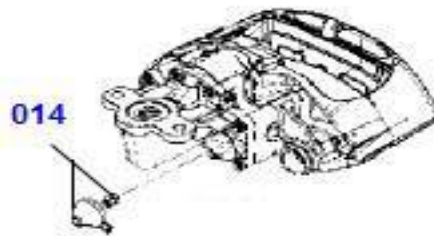

Rear Axle Case &amp; Shaft &amp; Rear Drum

Steering- Axle-Brake

0404

**0404**

**Steering- Axle-Brake**

**Rear Axle Case & Shaft & Rear Drum**

Picture No: ZF4472040225-003

**0404****Steering- Axle-Brake****Rear Axle Case & Shaft & Rear Drum**