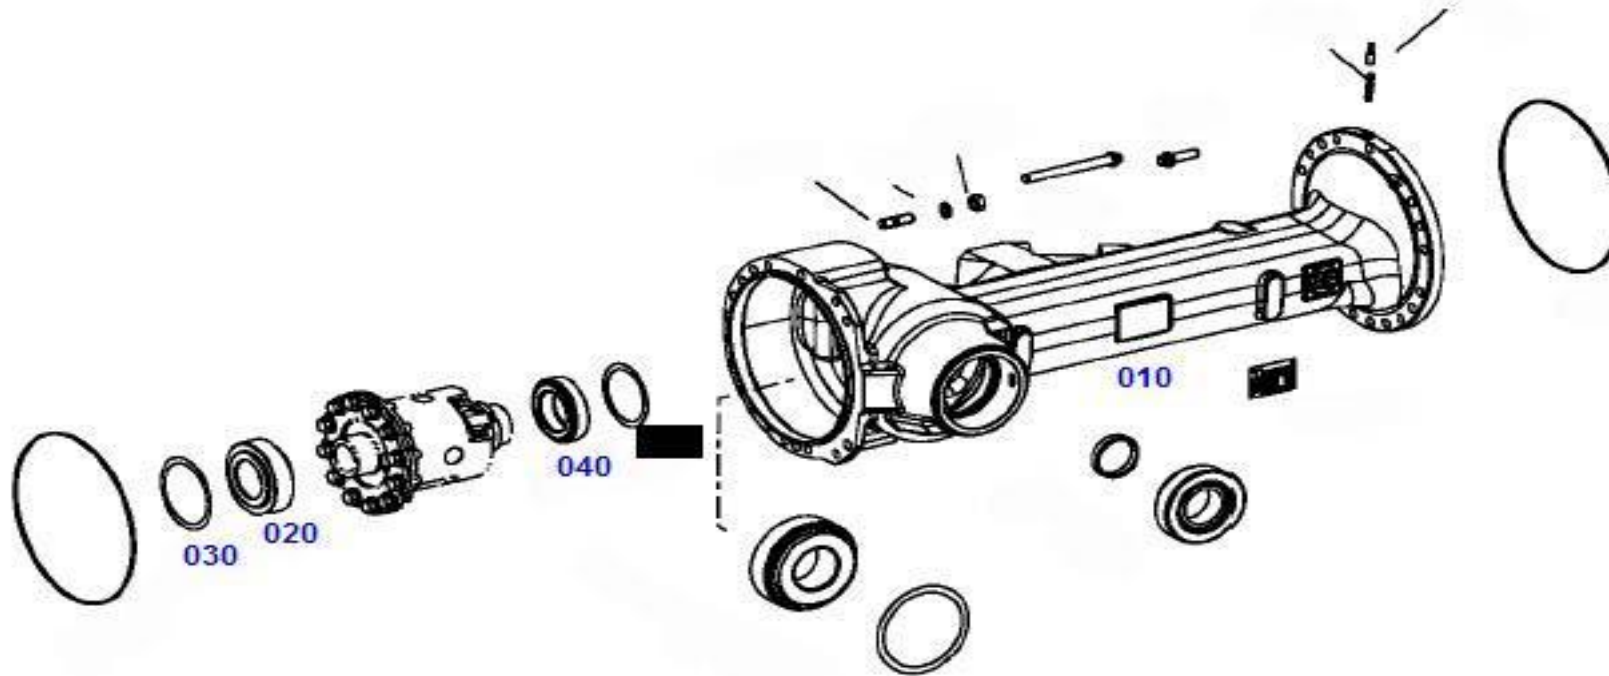

0404

Steering- Axle-Brake

Rear Axle Case & Shaft & Rear Drum

Picture No: ZF4472040225-010

POZ	Part No	N.S.N	Code	Part Name (Türkçe)	Part Name (English)	Quantity
				<i>Rear Axle Case & Shaft & Rear Drum</i>		
010	4472.336.486			AXLESUPPORT	AXLESUPPORT	
020	0750.117.891			TAPERED ROLLER BEARING	TAPER ROLLER BEARING	
030	0730.107.934			WASHER	SHIM	
030	0730.107.935			WASHER	SHIM	
030	0730.107.936			WASHER	SHIM	
030	0730.107.937			WASHER	SHIM	
030	0730.107.938			WASHER	SHIM	
030	0730.107.939			WASHER	SHIM	
030	0730.107.940			WASHER	SHIM	
030	0730.107.941			WASHER	SHIM	
030	0730.107.942			WASHER	SHIM	
030	0730.107.943			WASHER	SHIM	
030	0730.107.944			WASHER	SHIM	
030	0730.107.945			WASHER	SHIM	
030	0730.107.946			WASHER	SHIM	
030	0730.107.947			WASHER	SHIM	
030	0730.107.948			WASHER	SHIM	
030	0730.107.949			WASHER	SHIM	
030	0730.107.950			WASHER	SHIM	
030	0730.107.951			WASHER	SHIM	
030	0730.107.952			WASHER	SHIM	
030	0730.107.953			WASHER	SHIM	
030	0730.107.954			WASHER	SHIM	
030	0730.107.955			WASHER	SHIM	
030	0730.107.956			WASHER	SHIM	
030	0730.107.957			WASHER	SHIM	
030	0730.107.958			WASHER	SHIM	
030	0730.107.959			WASHER	SHIM	

Rear Axle Case & Shaft & Rear Drum

Steering- Axle-Brake

0404