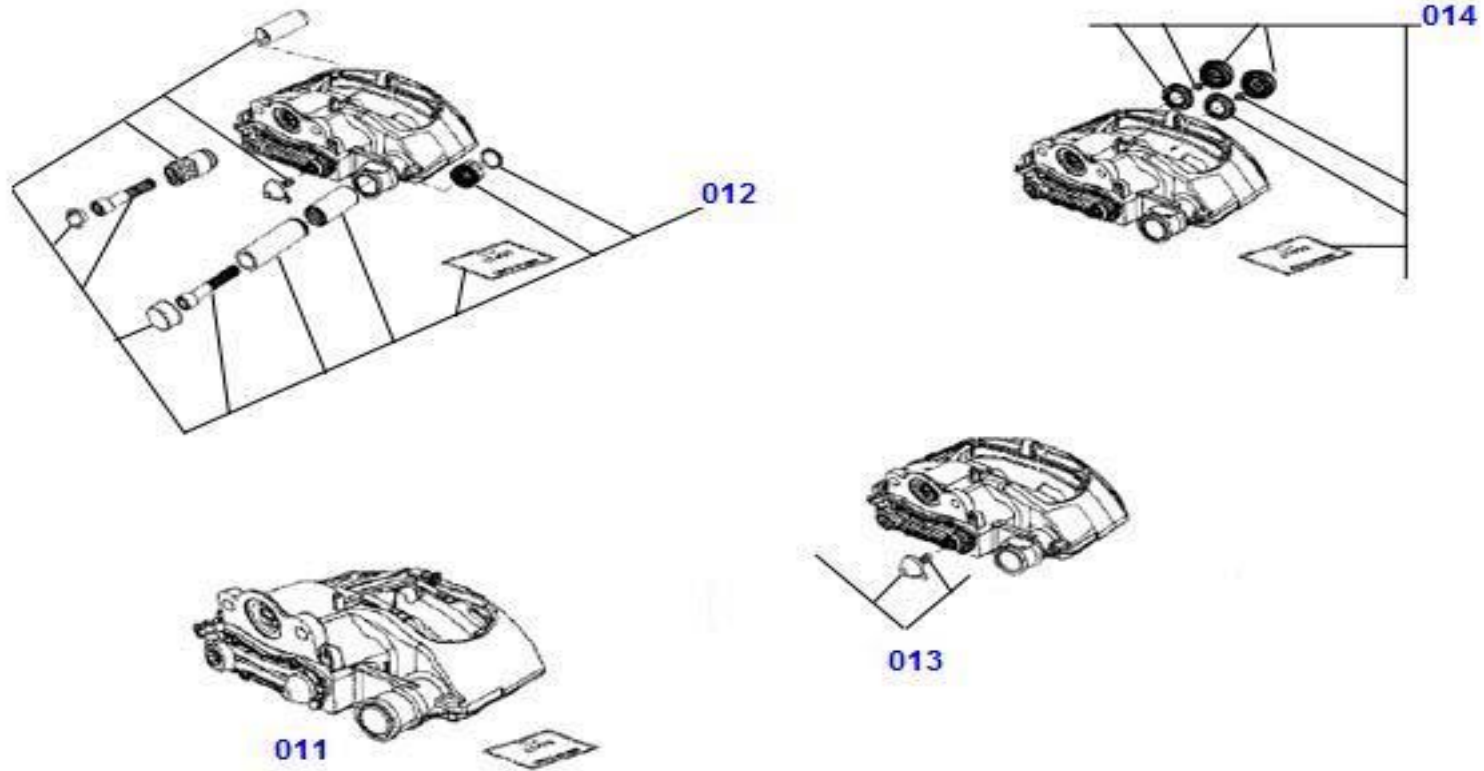

0403

Steering- Axle-Brake

Front Axle

Picture No: 4474075225-001

POZ	Part No	N.S.N	Code	Part Name (Türkçe)	Part Name (English)	Quantity
				<i>Front Axle</i>		
010	0501.008.902			DISC BRAKE	CONVERTER	
010	0501.008.903			DISC BRAKE	CONVERTER	
011	0501.220.400			BRAKE CALIPER	BRAKE CALIPER	
011	0501.220.401			BRAKE CALIPER	BRAKE CALIPER	
012	0501.213.688			SEAL KIT	ADJUSTING KIT	
013	0501.213.690			ADJUSTING KIT	ADJUSTING KIT	
014	0501.215.083			PRESSURE PART	BEARING UNIT	
Front Axle				Steering- Axle-Brake		0403