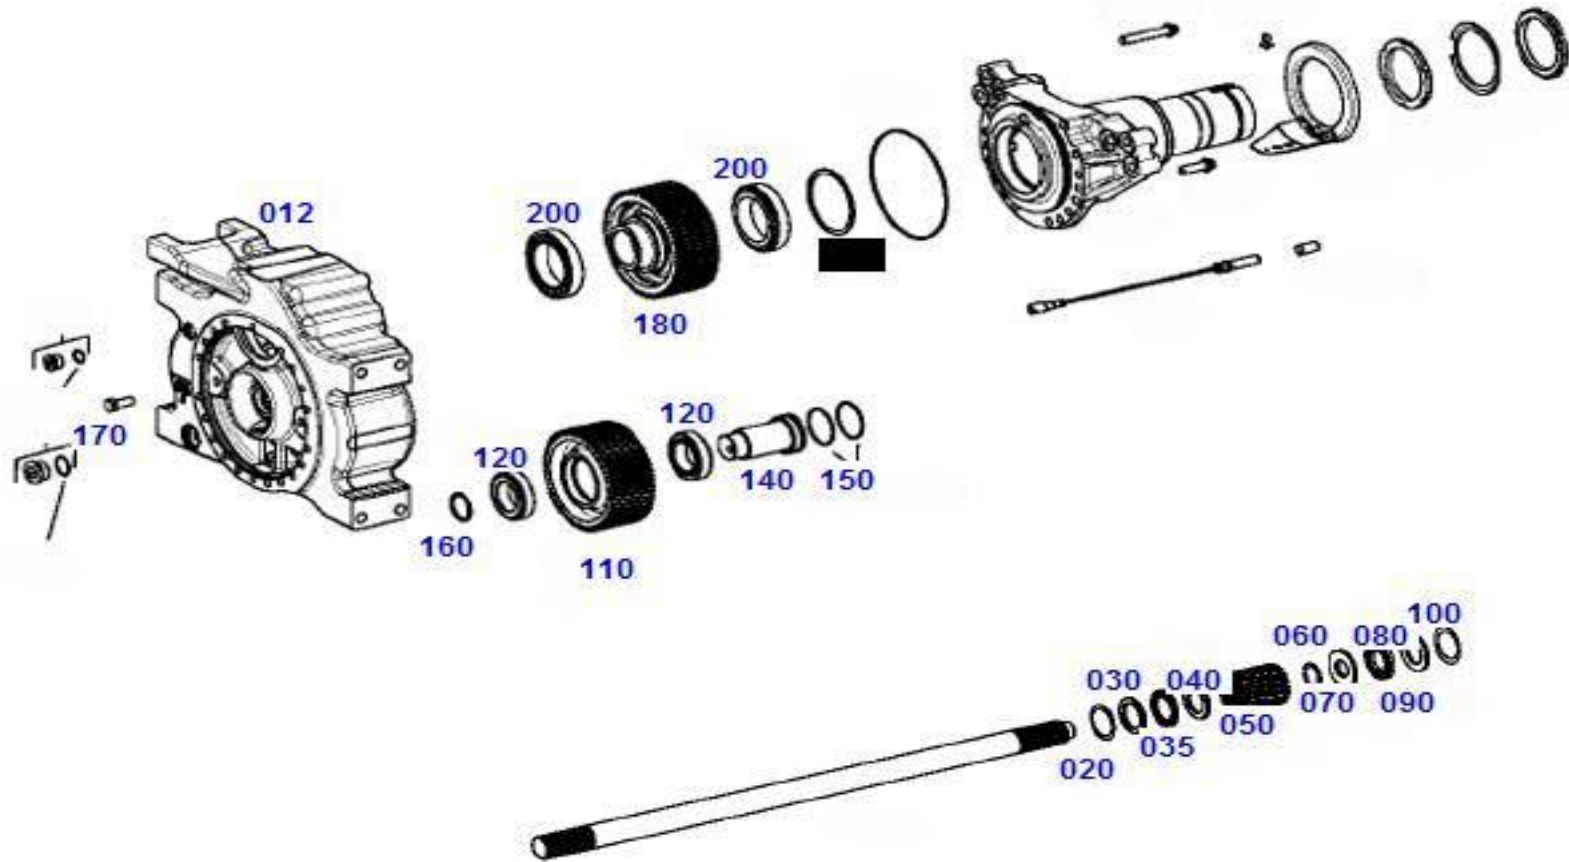

POZ	Part No	N.S.N	Code	Part Name (Türkçe)	Part Name (English)	Quantity
				<i>Rear Axle Case & Shaft & Rear Drum</i>		
010	4472.336.347			GANTRY HOUSING	AXLESUPPORT	
020	0750.106.080			CUP SPRING	CUP SPRING	
030	0750.101.175			WASHER	SHAFT WASHER	
035	0750.115.559			AXIAL ROLLER RING	AXIAL ROLLER RING	
040	0750.101.174			SHAFT WASHER	SHAFT WASHER	
050	4472.335.647			INPUT GEAR	BEARING PIN	
060	0630.532.159			RETAINING RING	RETAINING RING	
070	4472.335.681			SHAFT WASHER	BEARING PIN	
080	0750.115.555			ROLLER CAGE	AXIAL ROLLER RING	
090	0750.101.164			WASHER	SHAFT WASHER	
100	0750.106.083			CUP SPRING	CUP SPRING	
110	4472.335.325			IDLER GEAR	BEARING PIN	
120	0750.117.785			TAPER ROLLER BEARING	TAPER ROLLER BEARING	
140	4472.335.822			BEARING PIN	BEARING PIN	
150	0634.313.574			O-RING	O-RING	
160	0730.007.952			SHIM	SHIM	
160	0730.007.953			SHIM	SHIM	
160	0730.007.954			SHIM	SHIM	
160	0730.007.955			SHIM	SHIM	
160	0730.007.956			SHIM	SHIM	
160	0730.007.957			SHIM	SHIM	
160	0730.007.958			SHIM	SHIM	
160	0730.007.959			SHIM	SHIM	
160	0730.007.960			SHIM	SHIM	
160	0730.007.961			SHIM	SHIM	
160	0730.007.962			SHIM	SHIM	
160	0730.007.963			SHIM	SHIM	
160	0730.007.964			SHIM	SHIM	

Rear Axle Case & Shaft & Rear Drum

Steering- Axle-Brake

0404

0404

Steering- Axle-Brake

Rear Axle Case & Shaft & Rear Drum

Picture No: ZF4472040225-012