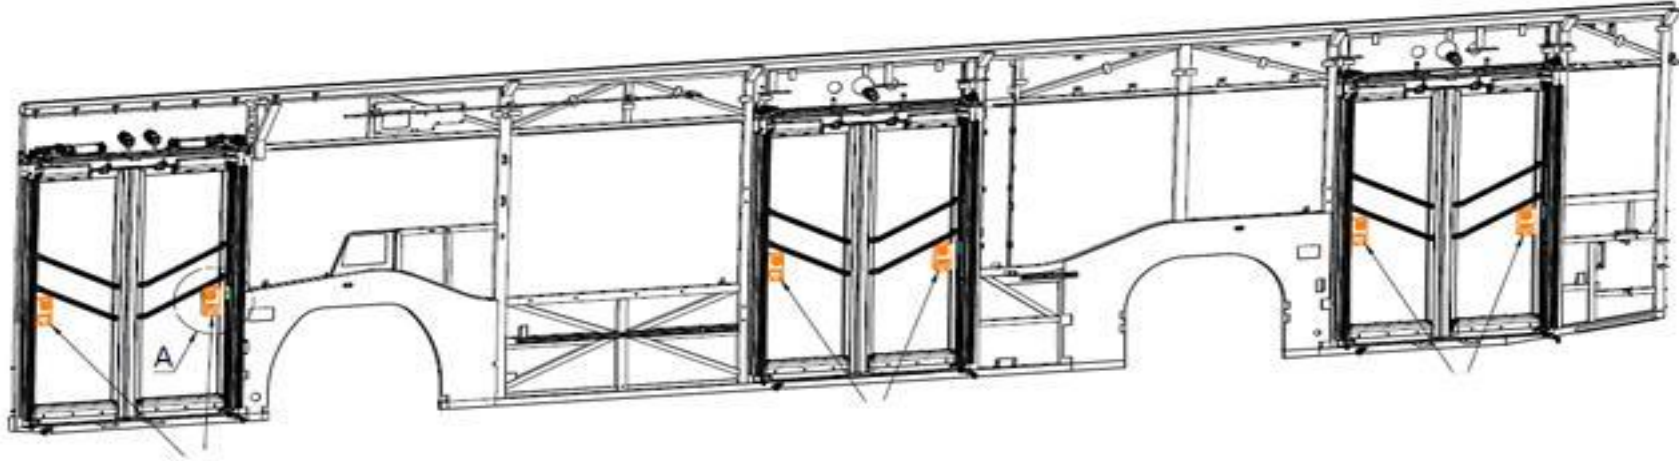

0611

Exterior Trim

Door Handle & Lock

A DETAYI