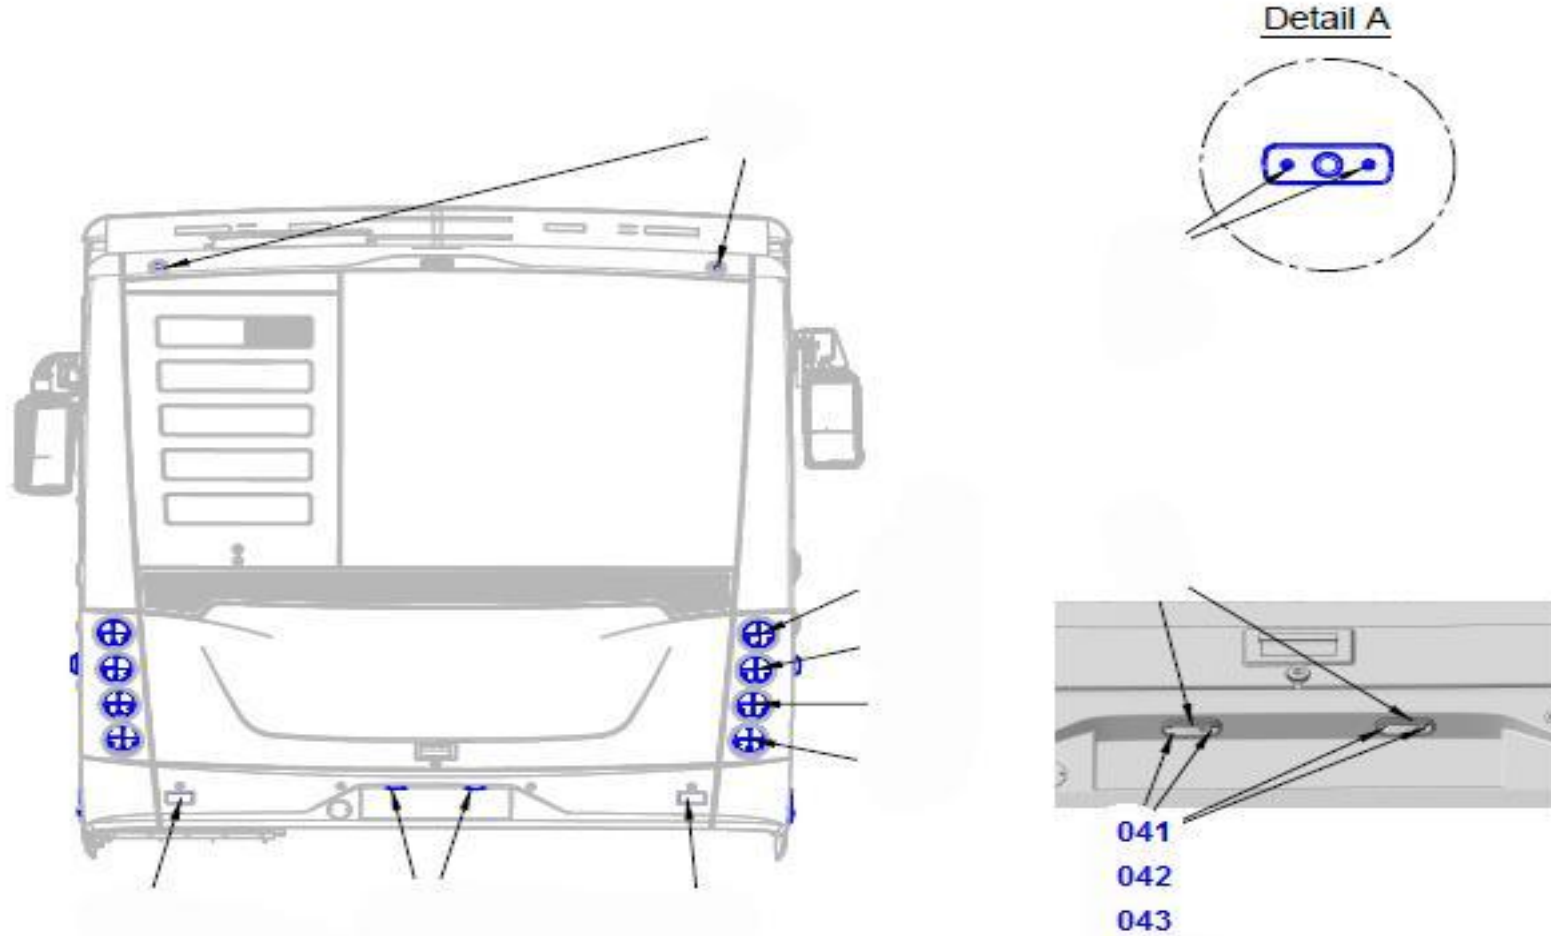

0803

Electric&Electronic

Headlamps, Fog,Park,Signal,Stop And Plate Lamps

Picture No: EPL349100200-02

POZ	Part No	N.S.N	Code	Part Name (Türkçe)	Part Name (English)	Quantity
				<i>Headlamps, Fog, Park, Signal, Stop And Plate Lamps</i>		
041	387023932001			KIT, MEMBRAN, FITIL	KIT, MEMBRAN, CORD	1
042	387023913001			FITIL, HALKA Ø4x352MM	CORD, RING, Ø4x352MM	1
043	387023912001			BANT, NEM ONLEYICI	MEMBRAN, HUMIDITY REMOVER	1
				Headlamps, Fog, Park, Signal, Stop And Plate Lamps	Electric&Electronic	0803