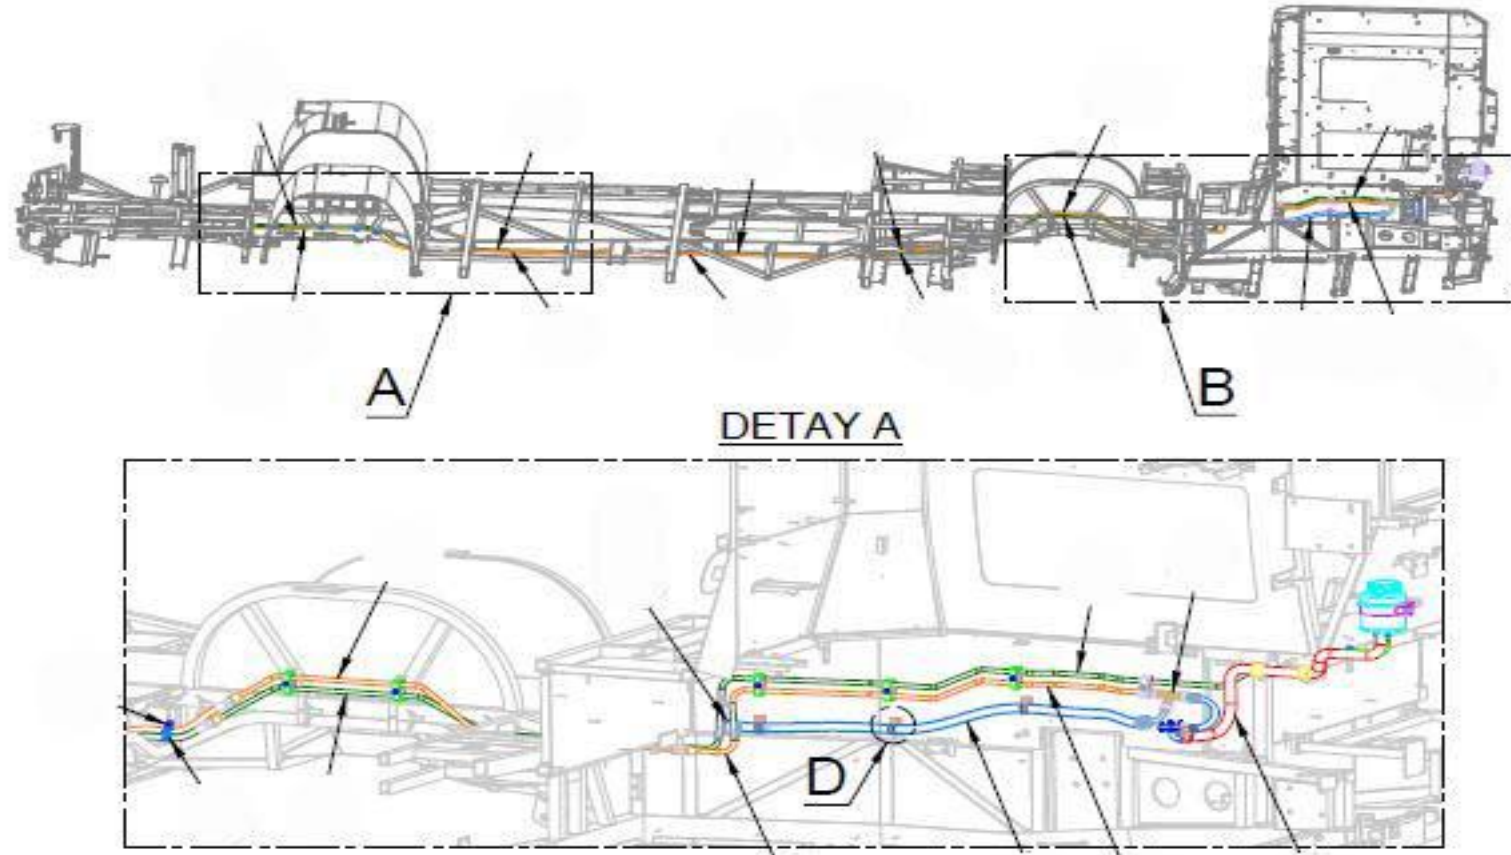

**0407**

**Steering- Axle-Brake**

**Power Steering Control System (Chassis Side)**

Picture No: EPL344350100-01

POZ	Part No	N.S.N	Code	Part Name (Türkçe)	Part Name (English)	Quantity
				<i>Power Steering Control System (Chassis Side)</i>		
018	387020649101			ADAPTOR, BORU 12x15	PIPE, STEERING BOX, PRESSURE 1	4
030	300120616601			CIVATA, FLN M6X1X16, KALIN D. DIN6921	BOLT, FLN M6X1X16, COARSE T. DIN6921	9
041	387017580001			KELEPCE, Ø28	CLAMP, Ø28	3