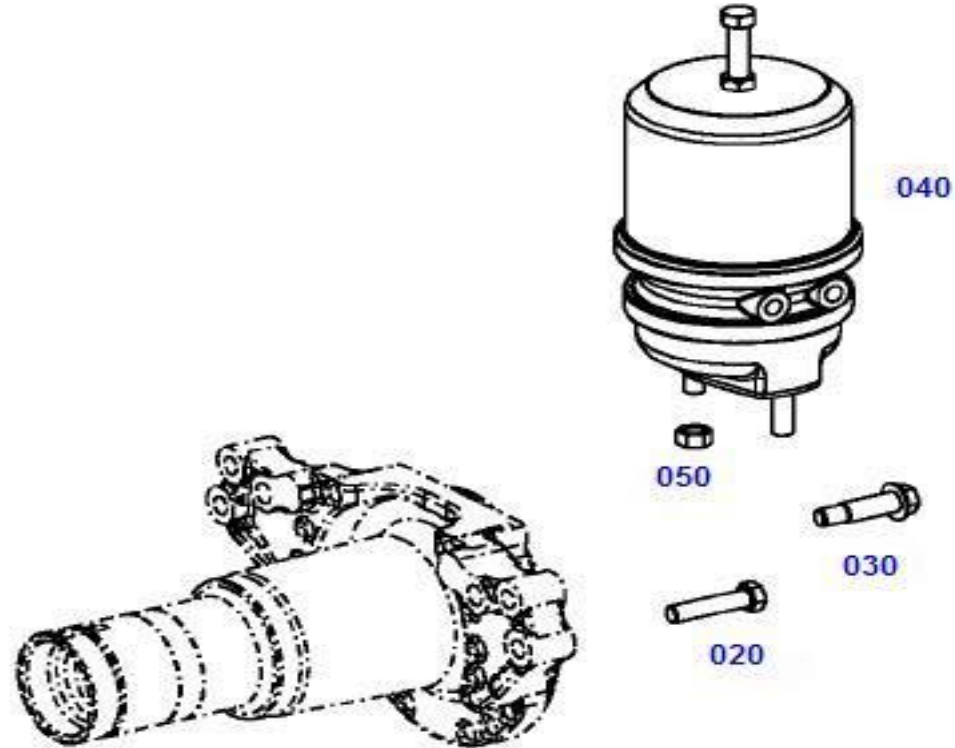

0404

Steering- Axle-Brake

Rear Axle Case & Shaft & Rear Drum

Picture No: ZF4472040225-005

POZ	Part No	N.S.N	Code	Part Name (Türkçe)	Part Name (English)	Quantity
				<i>Rear Axle Case & Shaft & Rear Drum</i>		
020	0736.300.551			HEXAGON SCREW	CAP SCREW	
030	0736.300.546			FIT BOLT	CAP SCREW	
040	0501.316.050			BRAKE CYLINDER	BRAKE CYLINDER	
050	0737.300.087			HEXAGON NUT	HEXAGON NUT	
Rear Axle Case & Shaft & Rear Drum				Steering- Axle-Brake		0404