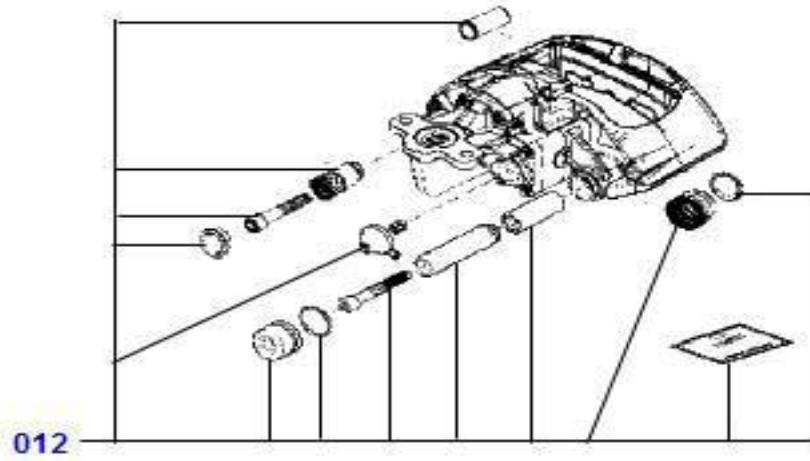

0404

Steering- Axle-Brake

Rear Axle Case & Shaft & Rear Drum

Picture No: ZF4472040225-002

POZ	Part No	N.S.N	Code	Part Name (Türkçe)	Part Name (English)	Quantity
				<i>Rear Axle Case & Shaft & Rear Drum</i>		
011	0501.007.976			DISC BRAKE	DISC BRAKE	
011	0501.007.975			DISC BRAKE	DISC BRAKE	
011	0501.213.240			BRAKE CALIPER	ADJUSTING KIT	
011	0501.213.239			BRAKE CALIPER	ADJUSTING KIT	
012	0501.220.525			SEAL KIT	BRAKE CALIPER	

Rear Axle Case & Shaft & Rear Drum

Steering- Axle-Brake

0404