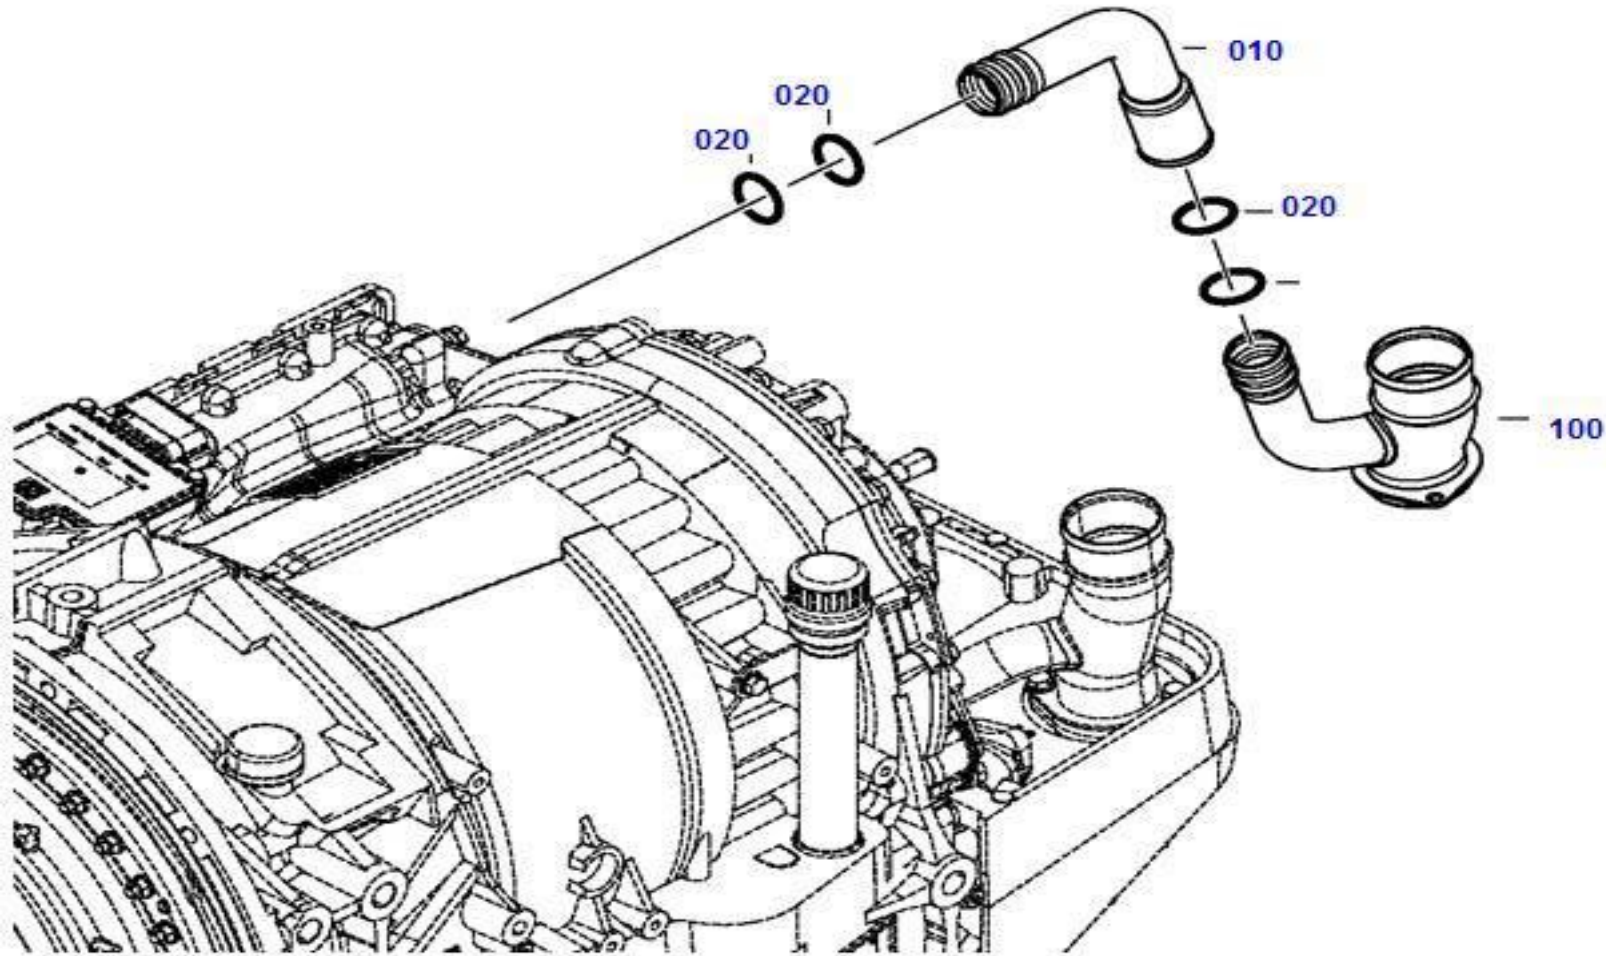

0301

Transmission-Shift

Auto Transmission

Picture No: ISZFA1091

POZ	Part No	N.S.N	Code	Part Name (Türkçe)	Part Name (English)	Quantity
				<i>Auto Transmission</i>		
010	4181.385.057			ROHR	TUBE	
020	0501.328.488			O-RING	O-RING	
100	4181.299.035			ROHRSTUTZEN	PIPE SOCKET	
Auto Transmission				Transmission-Shift		0301