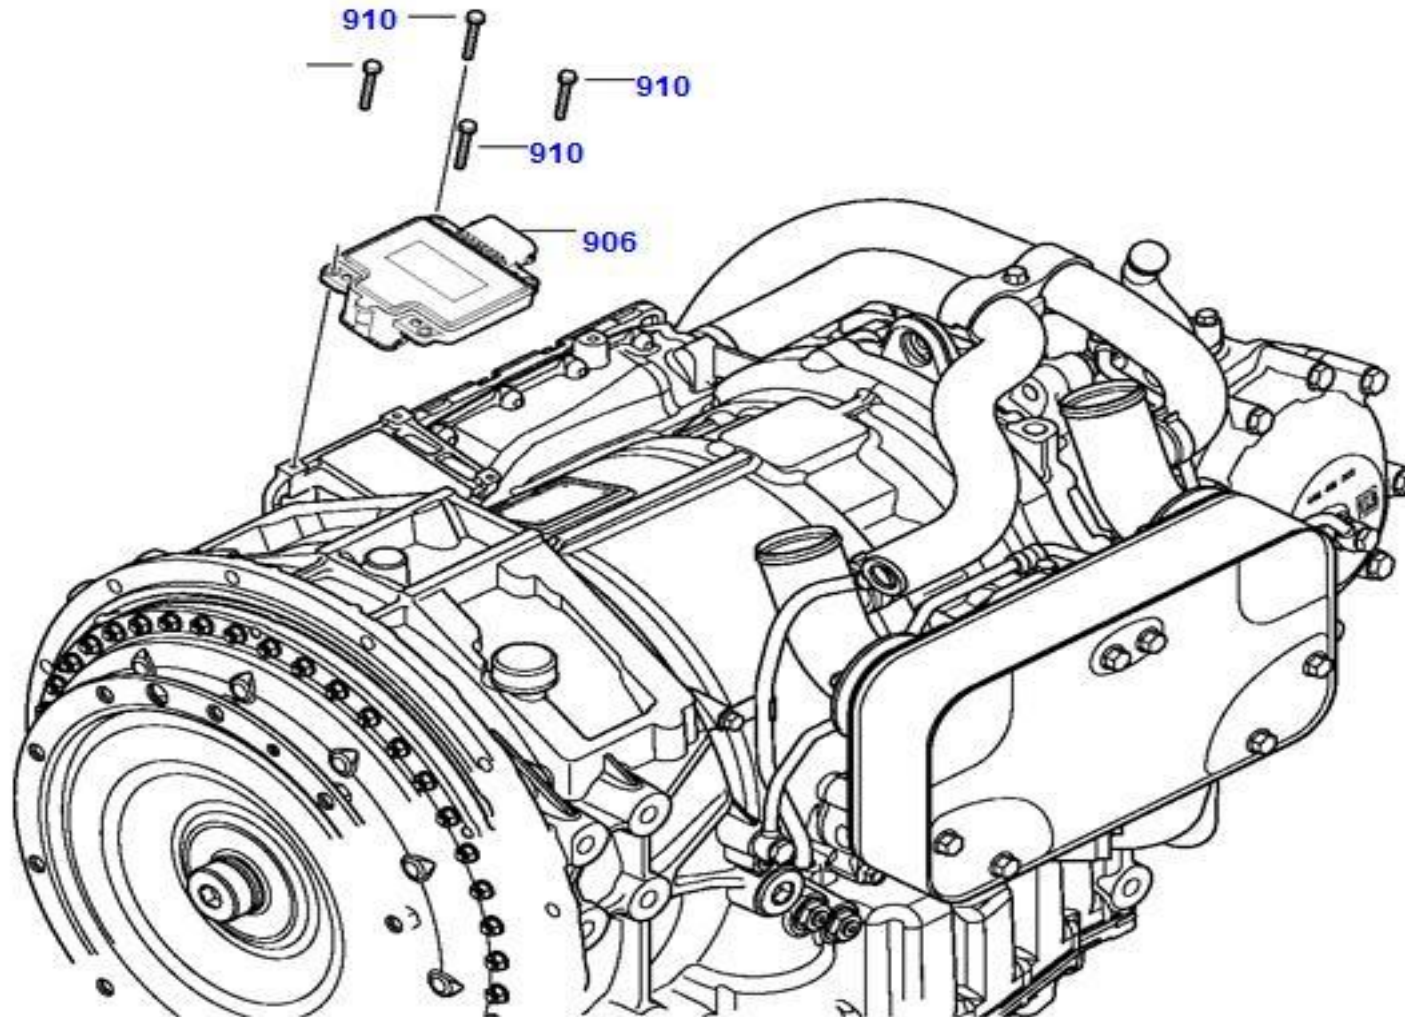

POZ	Part No	N.S.N	Code	Part Name (Türkçe)	Part Name (English)	Quantity
				<i>Auto Transmission</i>		
960	4181.384.102			ANCHORAGE	ANCHORAGE	
962	0636.102.643			KOMBISCHRAUBE	COMBINATION SCREW	
980	0501.331.347			O-RING	O-RING	
982	4181.384.101			DICHTUNG	COVER	
984	0636.102.629			KOMBISCHRAUBE	COMBINATION SCREW	
Auto Transmission				Transmission-Shift		0301

0301

Transmission-Shift

Auto Transmission

Picture No: ISZFA1093