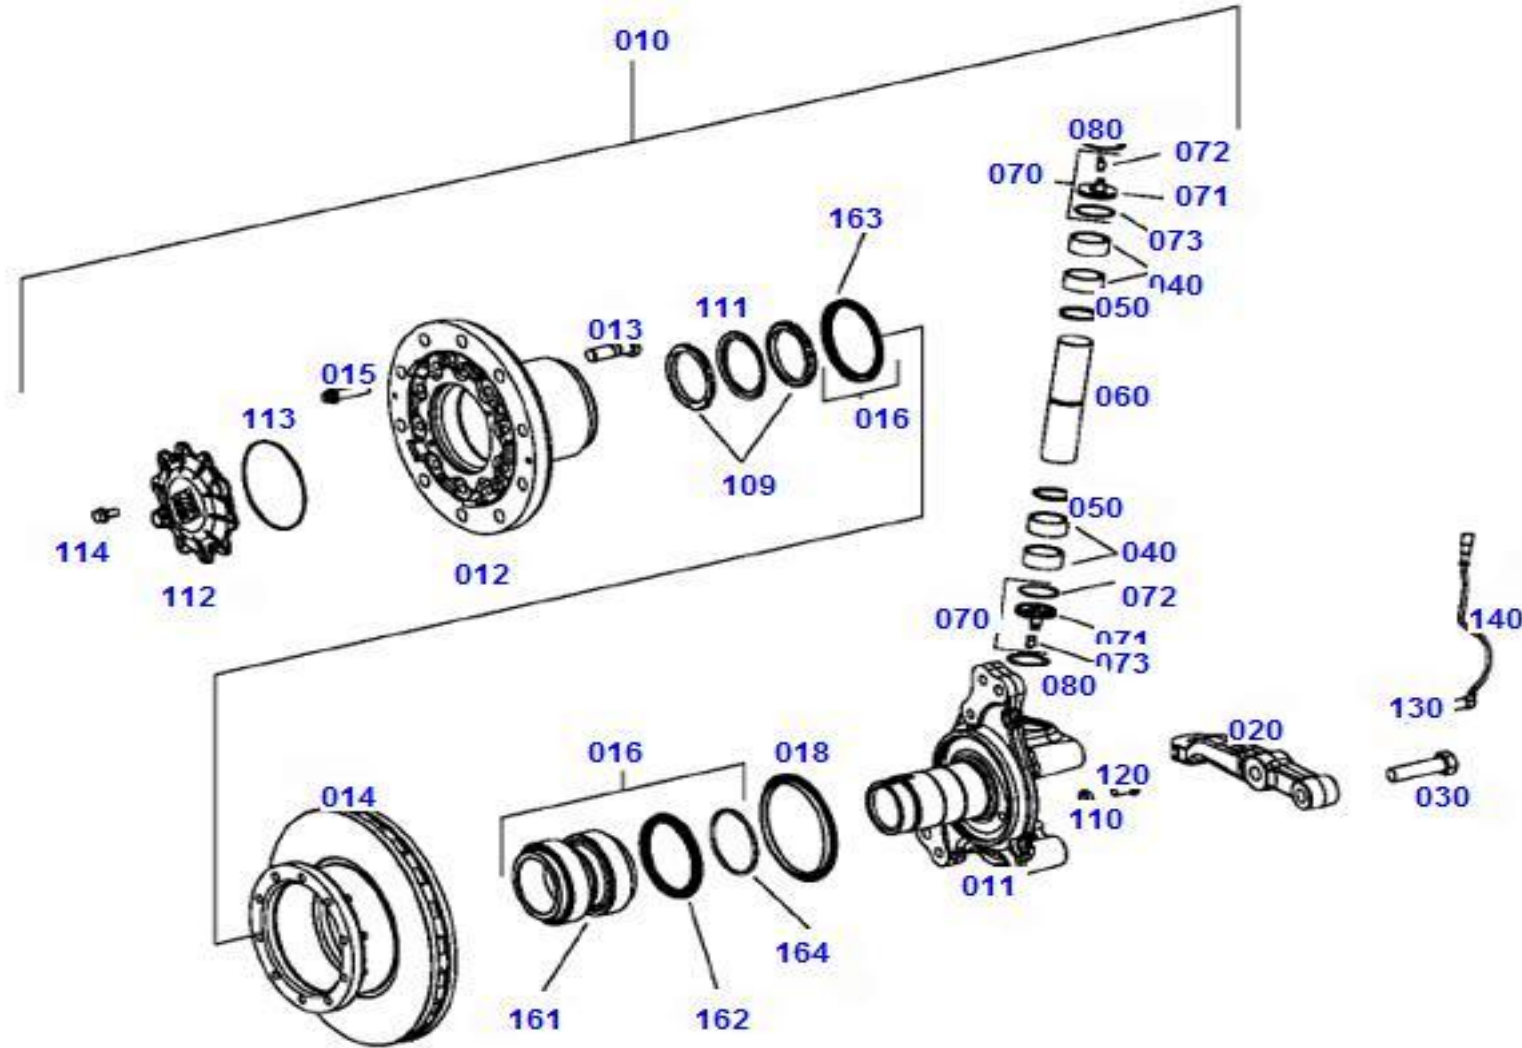

0403

Steering- Axle-Brake

Front Axle

Picture No: 4474075225-000

POZ	Part No	N.S.N	Code	Part Name (Türkçe)	Part Name (English)	Quantity
				<i>Front Axle</i>		
010	4474.159.001			WHEEL HEAD	WHEEL HEAD	
010	4474.159.002			WHEEL HEAD	WHEEL HEAD	
011	4474.375.106			KNUCKLE	AXLE PIN	
011	4474.375.107			KNUCKLE	AXLE PIN	
012	4474.375.108			HUB	AXLE PIN	
013	4475.319.140			WHEEL STUD	WHEEL STUD	
014	0501.316.953			BRAKE DISC	BRAKE CYLINDER	
015	0750.108.079			TORXSCREW	LOCKING SCREW	
016	0501.215.596			BEARING UNIT	BEARING UNIT	
018	0501.323.605			PULSE DISC	AIR SPRING BELLOWS	
020	4474.375.085			TRACKLEVER	AXLE PIN	
020	4474.375.086			TRACKLEVER	AXLE PIN	
030	0636.020.229			HEXAGON SCREW	HEXAGON SCREW	
040	0735.300.973			NEEDLE SLEEVE	AXIAL NEEDLE BEARING	
050	0734.300.171			SEALING RING	SEALING RING	
060	4474.375.112			AXLE PIN	AXLE PIN	
070	4474.250.001			SEALING HOLDER	SEALING HOLDER	
071	4474.375.087			SEALING HOLDER	AXLE PIN	
072	0632.604.008			LUBRICATING NIPPLE	LUBRICATING NIPPLE	
073	0634.304.270			O-RING	O-RING	
080	0630.502.063			RETAINING RING	RETAINING RING	
109	0637.504.088			SLOTTED NUT	SLOTTED NUT	
110	0637.009.121			HEXAGON NUT	HEXAGON NUT	
111	4474.375.111			LOCKING PLATE	AXLE PIN	
112	4474.275.006			COVER	COVER	
113	0634.303.940			O-RING	O-RING	
114	0636.023.123			HEXAGON SCREW	HEXAGON SCREW	
120	0736.010.274			STOP SCREW	STOP SCREW	

Front Axle

Steering- Axle-Brake

0403