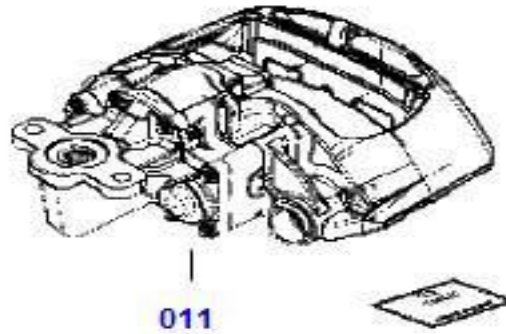

0404

Steering- Axle-Brake

Rear Axle Case & Shaft & Rear Drum

Picture No: ZF4472040225-002

POZ	Part No	N.S.N	Code	Part Name (Türkçe)	Part Name (English)	Quantity
				<i>Rear Axle Case & Shaft & Rear Drum</i>		
011	0501.007.976			DISC BRAKE	DISC BRAKE	
011	0501.007.975			DISC BRAKE	DISC BRAKE	
011	0501.213.240			BRAKE CALIPER	ADJUSTING KIT	
011	0501.213.239			BRAKE CALIPER	ADJUSTING KIT	
012	0501.220.525			SEAL KIT	BRAKE CALIPER	

Rear Axle Case & Shaft & Rear Drum

Steering- Axle-Brake

0404