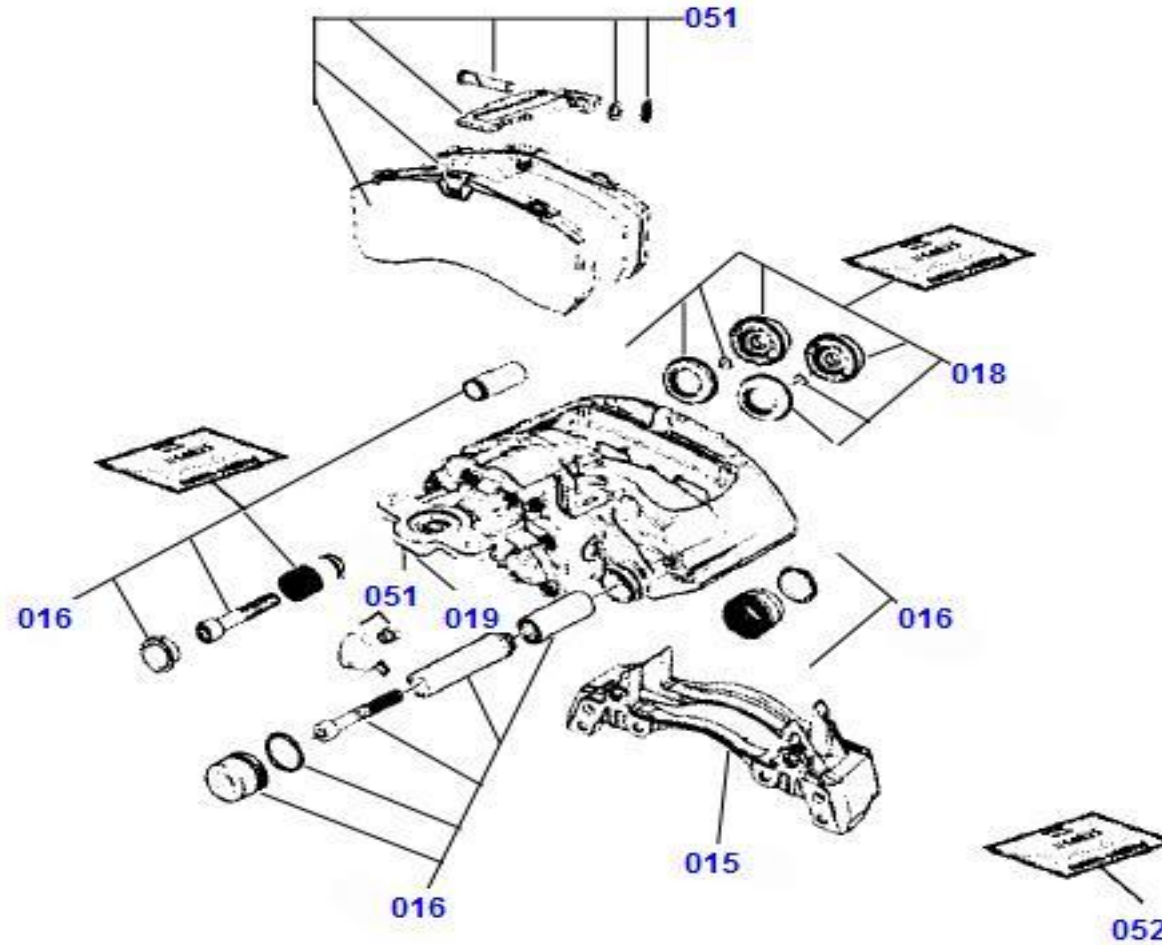

0404

Steering- Axle-Brake

Rear Axle Case & Shaft & Rear Drum

Picture No: ZF4472040225-004

POZ	Part No	N.S.N	Code	Part Name (Türkçe)	Part Name (English)	Quantity
				<i>Rear Axle Case & Shaft & Rear Drum</i>		
015	0501.213.709			BRAKE CARRIER	ADJUSTING KIT	
015	0501.213.710			BRAKE CARRIER	ADJUSTING KIT	
016	0501.220.525			SEAL KIT	BRAKE CALIPER	
017	0501.213.698			REPAIR KIT	ADJUSTING KIT	
018	0501.215.060			PRESSURE PART	BEARING UNIT	
019	0501.213.690			ADJUSTING KIT	ADJUSTING KIT	
051	0501.215.084			BRAKE LINING KIT	BEARING UNIT	
052	0501.319.947			ASSEMBLY GREASE	ASSEMBLY GREASE	
				Rear Axle Case & Shaft & Rear Drum	Steering- Axle-Brake	0404