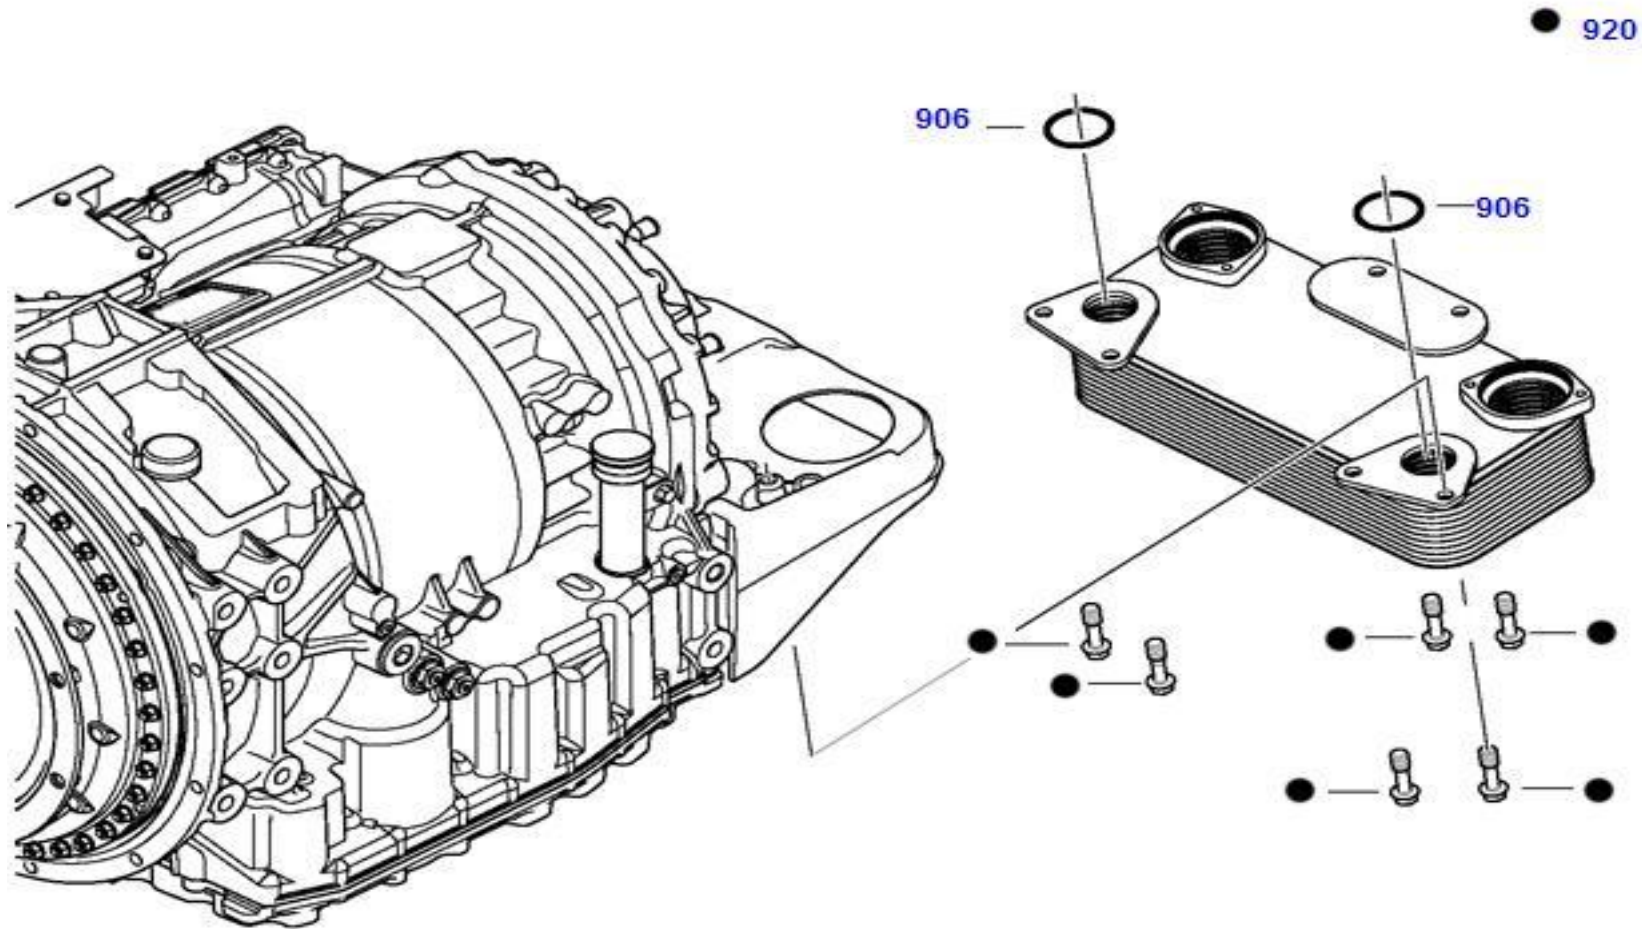

0301

Transmission-Shift

Auto Transmission

Picture No: ISZFA1097