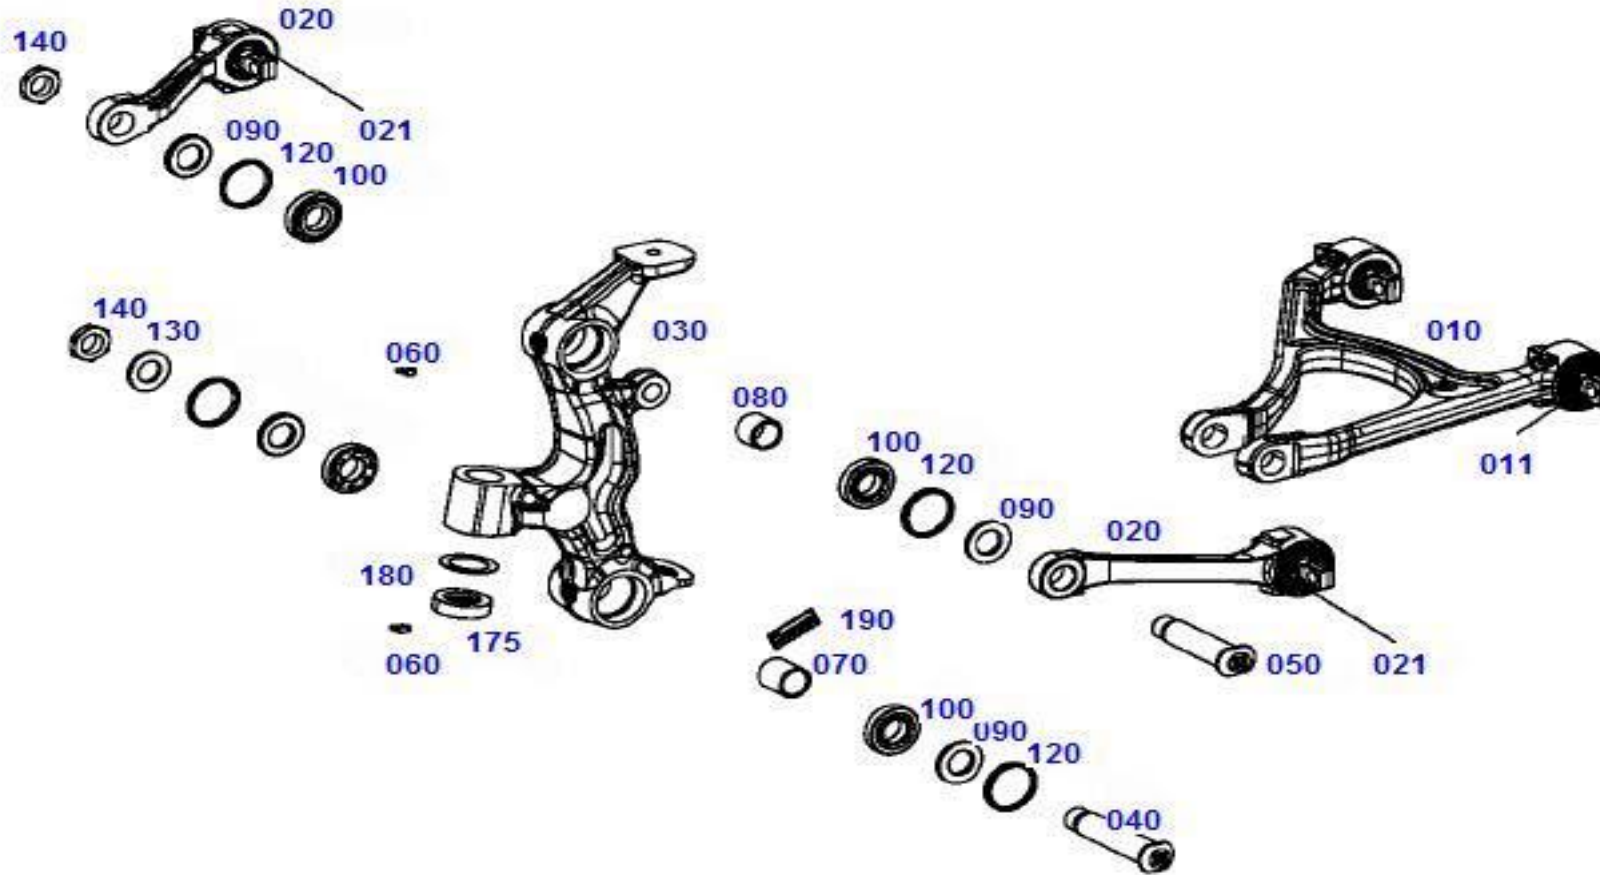

0403

Steering- Axle-Brake

Front Axle

Picture No: 4474075225-004

POZ	Part No	N.S.N	Code	Part Name (Türkçe)	Part Name (English)	Quantity
				<i>Front Axle</i>		
010	0501.215.173			CONTROLARM	BEARING UNIT	
011	0501.218.153			CONTROLARM	BRAKE LINING	
020	0501.213.823			CONTROLARM	ADJUSTING KIT	
021	0501.298.650			REPAIR KIT	REPAIR KIT	
030	4474.375.162			STEERING KNUCKLE SUPPORT	AXLE PIN	
030	4474.375.163			STEERING KNUCKLE SUPPORT	AXLE PIN	
040	4474.385.030			PIN	RING	
050	4474.375.075			PIN	AXLE PIN	
060	0632.604.008			LUBRICATING NIPPLE	LUBRICATING NIPPLE	
070	4474.375.154			BUSH	AXLE PIN	
080	4474.375.153			BUSH	AXLE PIN	
090	4474.385.032			RING	RING	
100	0735.300.819			TAPERED ROLLER BEARING	AXIAL NEEDLE BEARING	
120	0734.317.276			SCRAPER	SCRAPER	
130	0730.104.962			WASHER	WASHER	
140	0737.006.074			HEXAGON NUT	HEXAGON NUT	
175	0735.301.286			AXIAL ROLLER BEARING	AXIAL NEEDLE BEARING	
180	0730.105.918			WASHER	WASHER	
180	0730.105.919			WASHER	WASHER	
180	0730.105.920			WASHER	WASHER	
180	0730.105.921			WASHER	WASHER	
180	0730.105.922			WASHER	WASHER	
180	0730.105.923			WASHER	WASHER	
180	0730.105.924			WASHER	WASHER	
180	0730.105.925			WASHER	WASHER	
180	0730.105.926			WASHER	WASHER	
180	0730.105.927			WASHER	WASHER	
180	0730.105.928			WASHER	WASHER	

Front Axle

Steering- Axle-Brake

0403