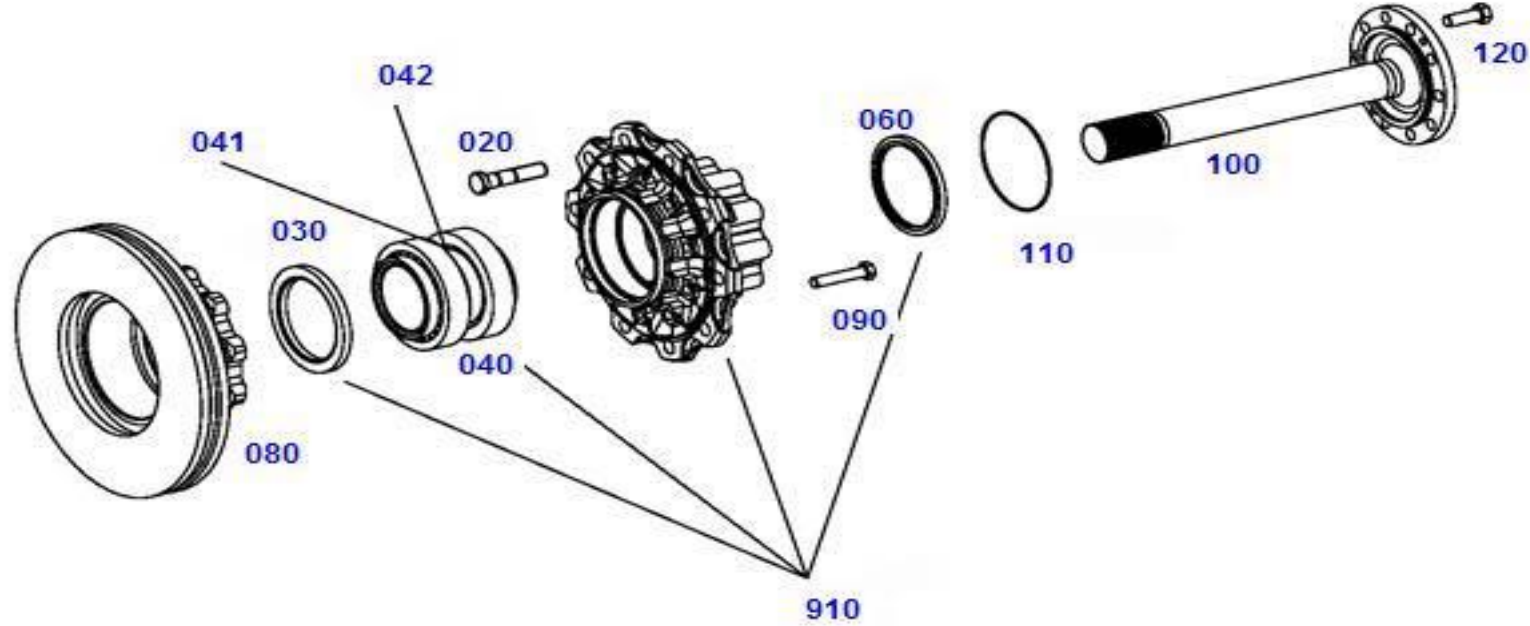

0404

Steering- Axle-Brake

Rear Axle Case & Shaft & Rear Drum

Picture No: ZF4472040225-001

POZ	Part No	N.S.N	Code	Part Name (Türkçe)	Part Name (English)	Quantity
				<i>Rear Axle Case & Shaft & Rear Drum</i>		
020	4472.335.757			WHEEL STUD	BEARING PIN	
030	0734.300.257			SHAFTSEAL	SEALING RING	
040	0735.371.966			TAPERED ROLLER BEARING	TA.ROLLER BEARING	
041	0501.322.160			RETAINING RING	BALL JOINT	
042	0634.313.029			O-RING	O-RING	
060	0734.300.258			SHAFT SEAL	SEALING RING	
080	0501.316.953			BRAKE DISC	BRAKE CYLINDER	
090	0636.020.153			HEXAGON SCREW	HEXAGON SCREW	
100	4474.335.142			FLANGE SHAFT	FLANGE SHAFT	
110	0634.303.940			O-RING	O-RING	
120	0636.021.250			HEXAGON SCREW	HEXAGON SCREW	
910	4472.298.187			HUB	HUB	
Rear Axle Case & Shaft & Rear Drum				Steering- Axle-Brake		0404