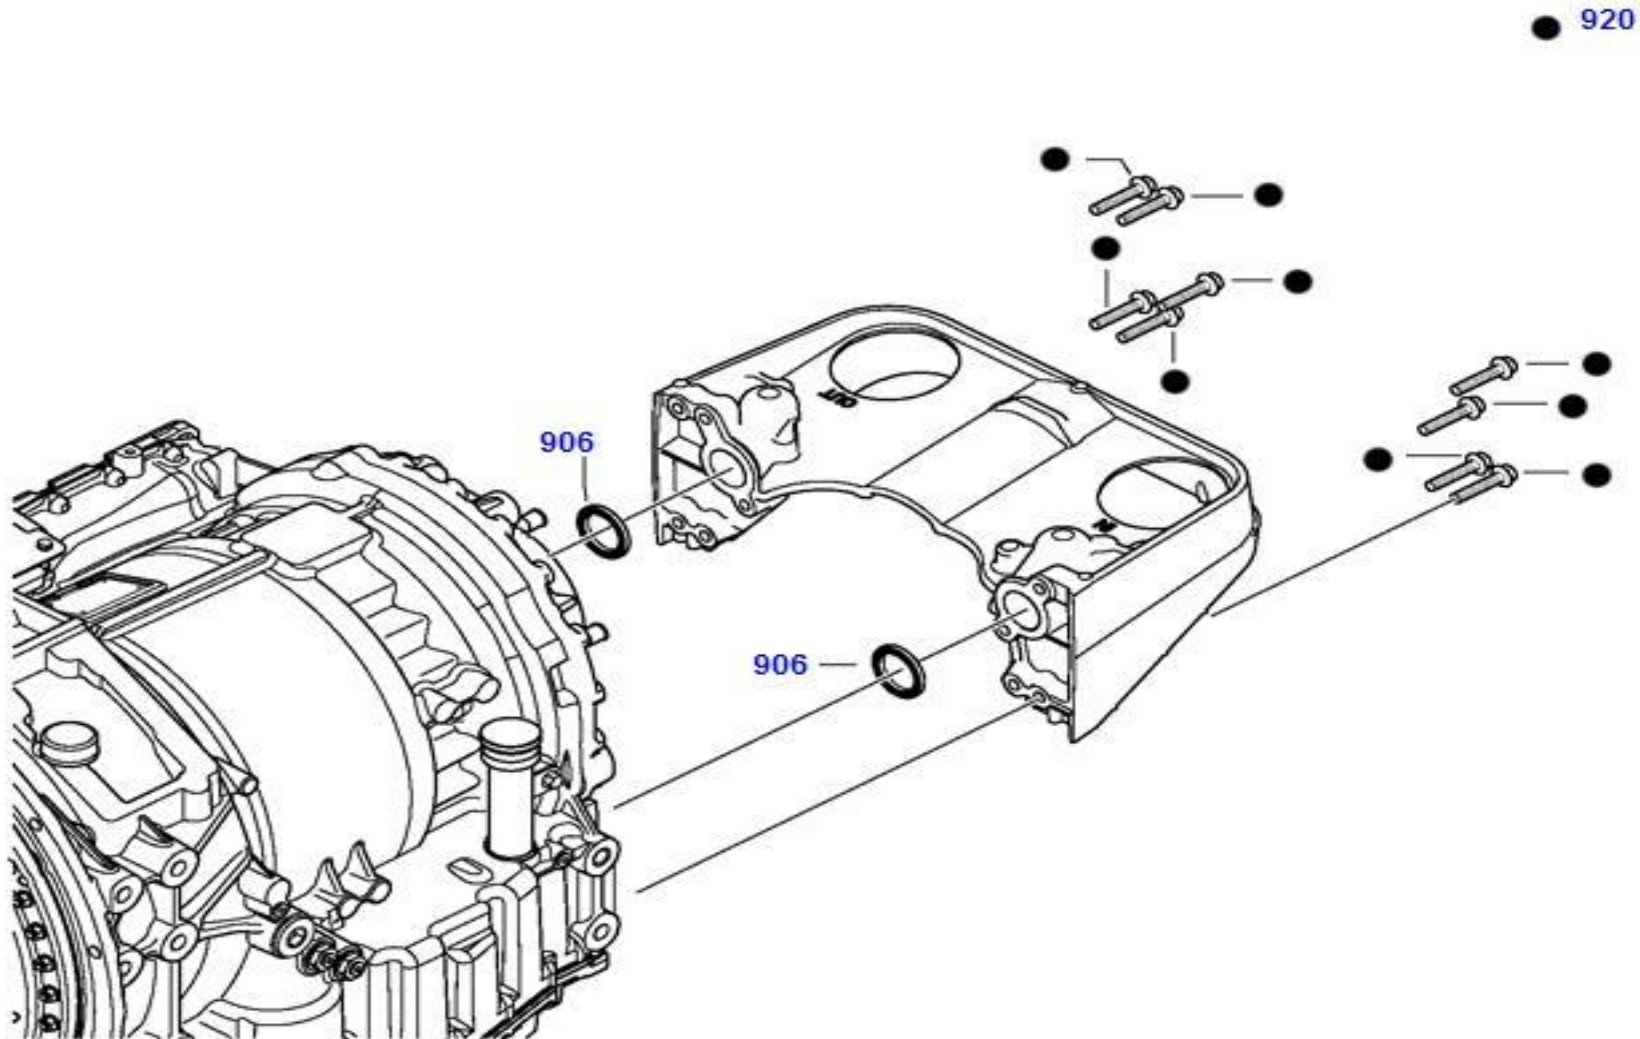

0301

Transmission-Shift

Auto Transmission

Picture No: ISZFA1096