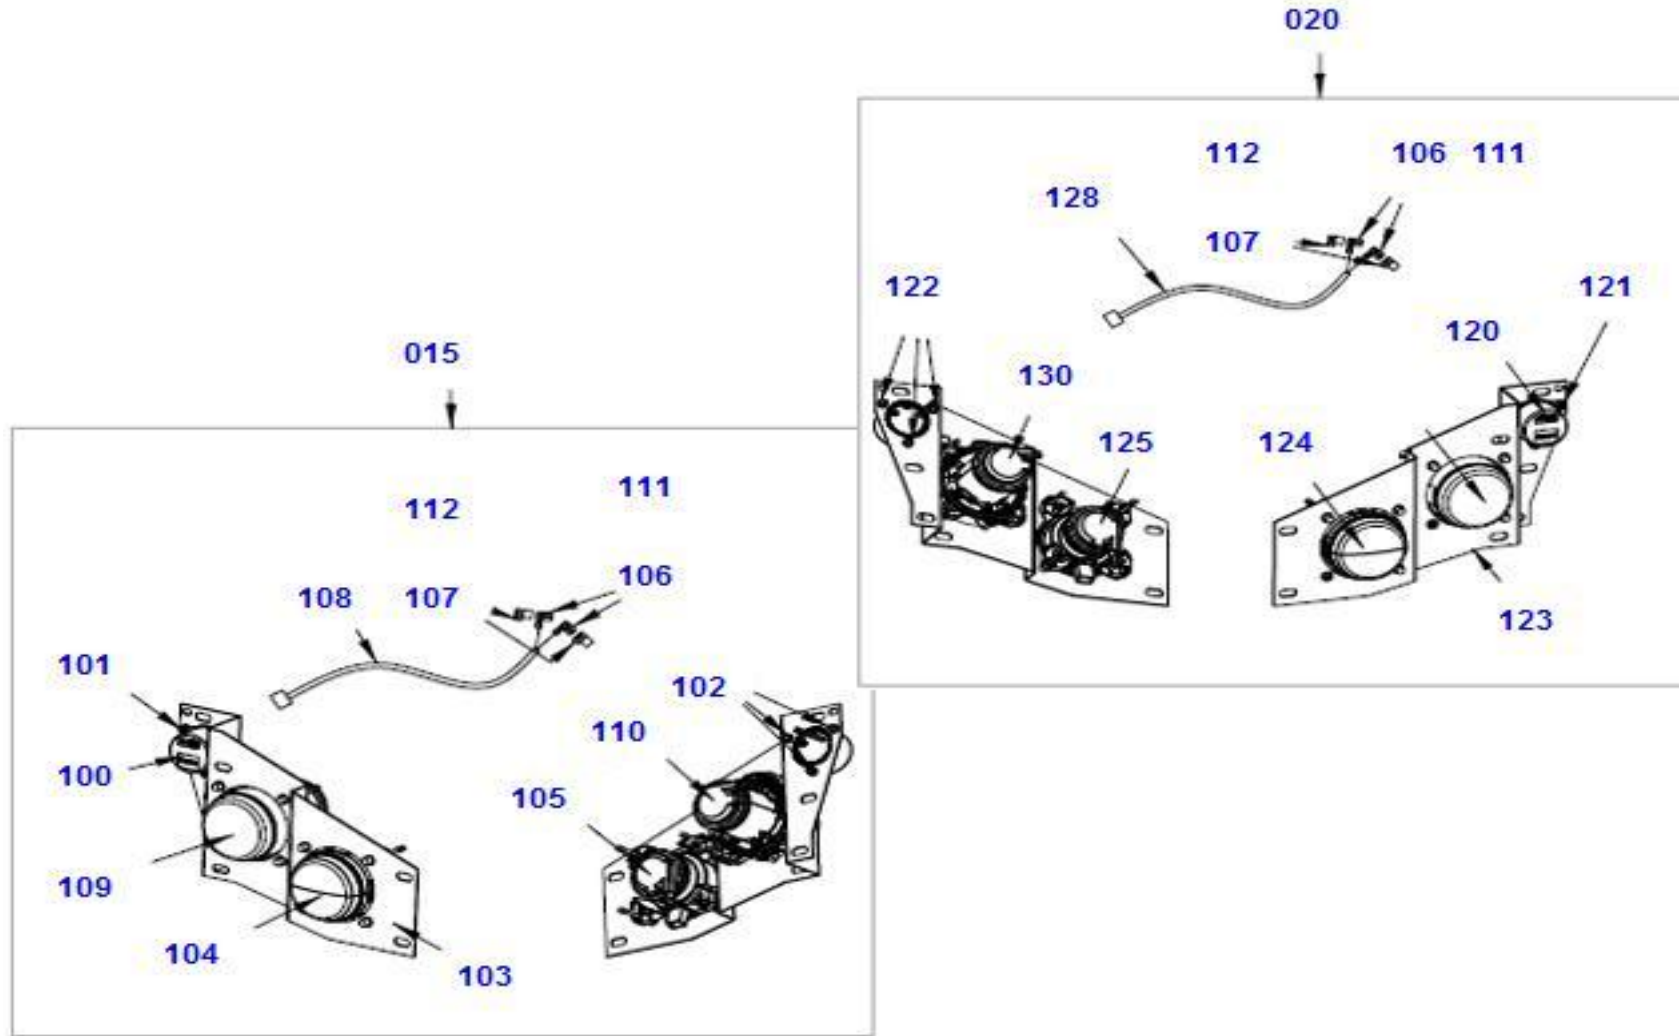

Windshield Wiper &amp; Washer

Electric&amp;Electronic

0802

**0803**

**Electric&Electronic**

**Headlamps, Fog,Park,Signal,Stop And Plate Lamps**

Picture No: EPL349100100-00

POZ	Part No	N.S.N	Code	Part Name (Türkçe)	Part Name (English)	Quantity
				<i>Headlamps, Fog,Park,Signal,Stop And Plate Lamps</i>		
015	387038586401			FAR KOMPLE, SAG	HEADLAMP, RIGHT	1
020	387038587401			FAR KOMPLE, SOL	HEADLAMP, LEFT	1
100	387028006301			SINYAL, ON, LEDLI	SIGNAL, FRONT W/ LED	1
101	301500515801			VIDA M5	SCREW M5	3
102	300580005101			SOMUN, FLN&TR M5X0. 8, KALIN D. DIN6923	NUT, FLN&SRTD M5X0. 8, COARSE T. DIN6923	3
103	387032691101			BRAKET, LAMBA, TUTUCU, SAG	BRACKET, LAMP, HOLDER, RIGHT	1
104	387002469001			FAR, UZUN HUZMELI PARK LAM. 1K0 008191-02	HEADLAMP, LONG WITH PARK LAMP	1
105	387002547001			BASLIK, LASTIK _ 9GH 152 654-007	CAP, RUBBER	1
106	387023899001			DISI TERMINAL, EGRI	PLUG, FEMALE	2
107	387023900001			SOKET, EGRI DISI FIS	SOCKET	2
108	377772165101			ENSTELASYON, ARA (GOVDE-SIS LAMBASI)	HARNESS, CONNECTOR (BODY-FOG LAMP)	2
109	387002471001			FAR, KISA HUZMELI_1BL 008 193-017	DIPPED BEAM HEAD LAMP	1
110	387002547001			BASLIK, LASTIK _ 9GH 152 654-007	CAP, RUBBER	1
111	387023899001			DISI TERMINAL, EGRI	PLUG, FEMALE	2
112	387023900001			SOKET, EGRI DISI FIS	SOCKET	2
120	387028006301			SINYAL, ON, LEDLI	SIGNAL, FRONT W/ LED	1
121	301500515801			VIDA M5	SCREW M5	3
122	300580005101			SOMUN, FLN&TR M5X0. 8, KALIN D. DIN6923	NUT, FLN&SRTD M5X0. 8, COARSE T. DIN6923	3
123	387036186101			BRAKET, LAMBA, TUTUCU, SOL	BRACKET, LAMP, HOLDER, LEFT	1
124	387002469001			FAR, UZUN HUZMELI PARK LAM. 1K0 008191-02	HEADLAMP, LONG WITH PARK LAMP	1
125	387002547001			BASLIK, LASTIK _ 9GH 152 654-007	CAP, RUBBER	1
128	377772165101			ENSTELASYON, ARA (GOVDE-SIS LAMBASI)	HARNESS, CONNECTOR (BODY-FOG LAMP)	2
130	387002547001			BASLIK, LASTIK _ 9GH 152 654-007	CAP, RUBBER	1