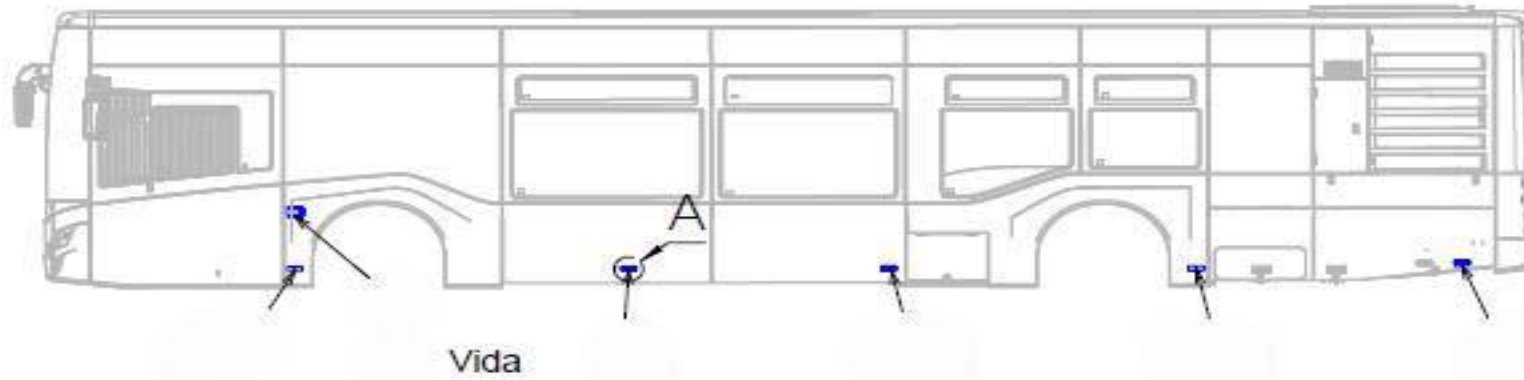

0803

Electric&Electronic

Headlamps, Fog,Park,Signal,Stop And Plate Lamps

Picture No: EPL349100200-01

POZ	Part No	N.S.N	Code	Part Name (Türkçe)	Part Name (English)	Quantity
				<i>Headlamps, Fog,Park,Signal,Stop And Plate Lamps</i>		
030	37777844201			LAMBA KOMPLE, ARKA SIS FARPLAS	LAMP ASM, REAR FOG	2
031	37777845201			LAMBA KOMPLE, ARKA GERI VITES FARPLAS	LAMP ASM, REAR REVERSE	2
032	37777843201			LAMBA KOMPLE, ARKA SINYAL FARPLAS	LAMP ASM, REAR SIGNAL	2
033	37777842301			LAMBA KOMPLE, ARKA PARK STOP FARPLAS	LAMP ASM. RR PARK STOP FARPLAS	2
040	387036188101			LAMBA, PLAKA	LAMP, PLATE	2
070	388889132001			REFLEKTOR, KIRMIZI	LAMP UNIT ASM, RED	2
090	387028004201			LAMBA, GABARI, ARKA	LAMP, GABARITE, RR	2
				Headlamps, Fog,Park,Signal,Stop And Plate Lamps	Electric&Electronic	0803