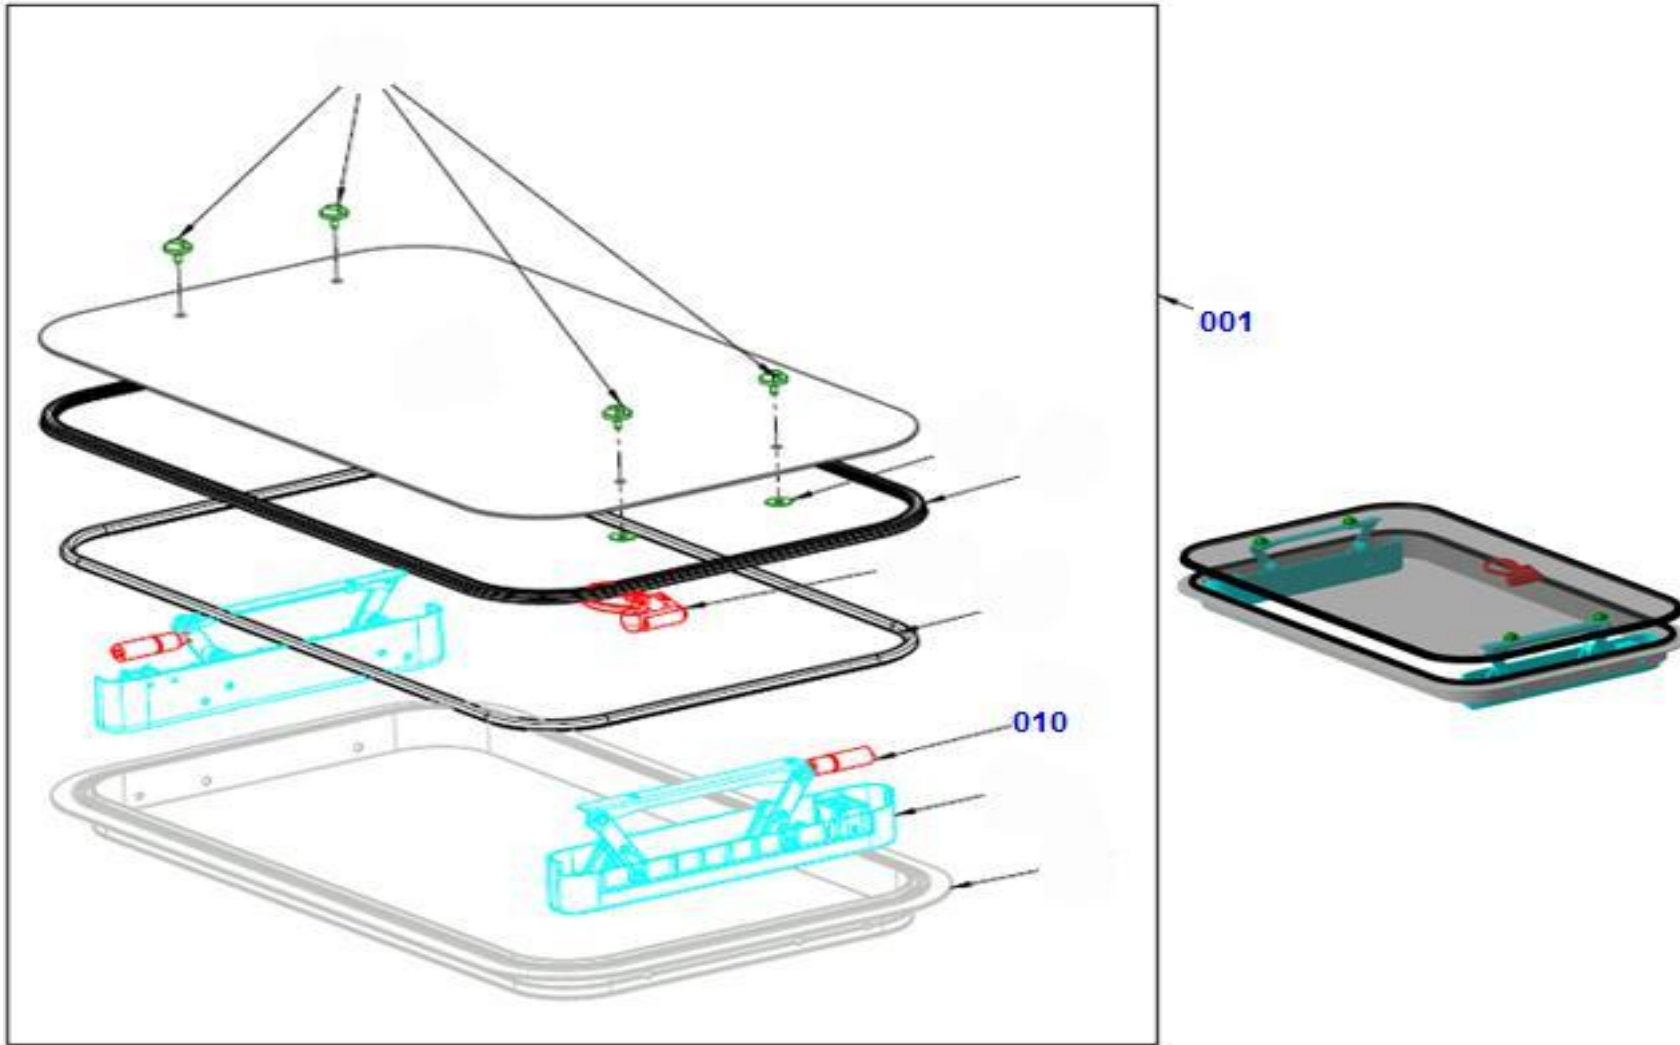

0603

Exterior Trim

Emergency Exit And Ventilation Unit

Picture No: EPL349380100-00