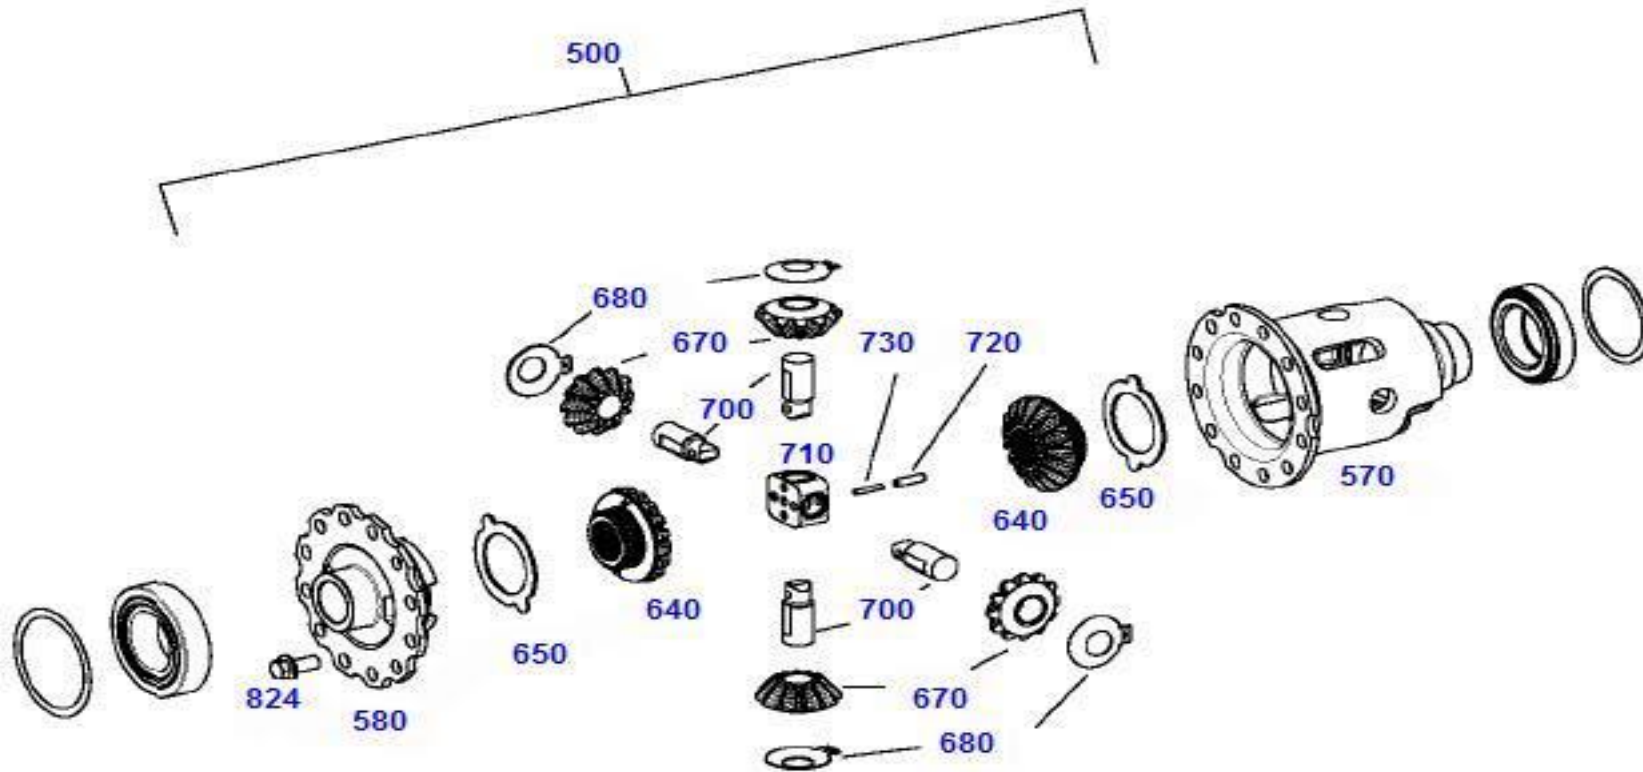

0404

Steering- Axle-Brake

Rear Axle Case & Shaft & Rear Drum

Picture No: ZF4472040225-009

POZ	Part No	N.S.N	Code	Part Name (Türkçe)	Part Name (English)	Quantity
				<i>Rear Axle Case & Shaft & Rear Drum</i>		
500	4472.203.006			DIFFERENTIAL	DIFFERENTIAL	
570	4461.301.167			DIFFCASE	CROSSJOINT	
580	4461.301.168			DIFFCOVER	CROSSJOINT	
640	0501.328.366			AXLE BEVEL GEAR	AXLE BEVEL GEAR	
650	0730.300.820			THRUSTWASHER	THRUST WASHER	
670	0501.326.527			DIFFERENTIAL BEVEL GEAR	DIFFERENTIAL BEVEL GEAR	
680	0730.300.924			THRUST WASHER	THRUST WASHER	
700	4461.301.105			DIFFSHAFT	CROSSJOINT	
710	4461.301.159			CROSSJOINT	CROSSJOINT	
720	0501.321.360			SLOTTED PIN	ANGLE DISC	
730	0631.328.676			SLOTTED PIN	SLOTTED PIN	
824	0750.108.012			LOCKING SCREW	LOCKING SCREW	
Rear Axle Case & Shaft & Rear Drum				Steering- Axle-Brake		0404