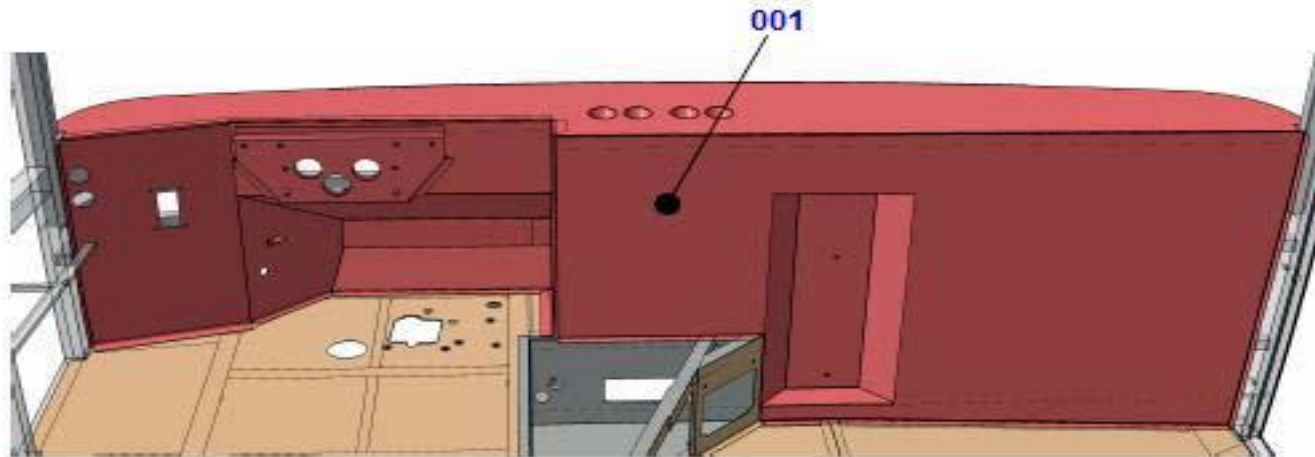

0606

Exterior Trim

Front Floor Panels

Picture No: EPLB3491601-00