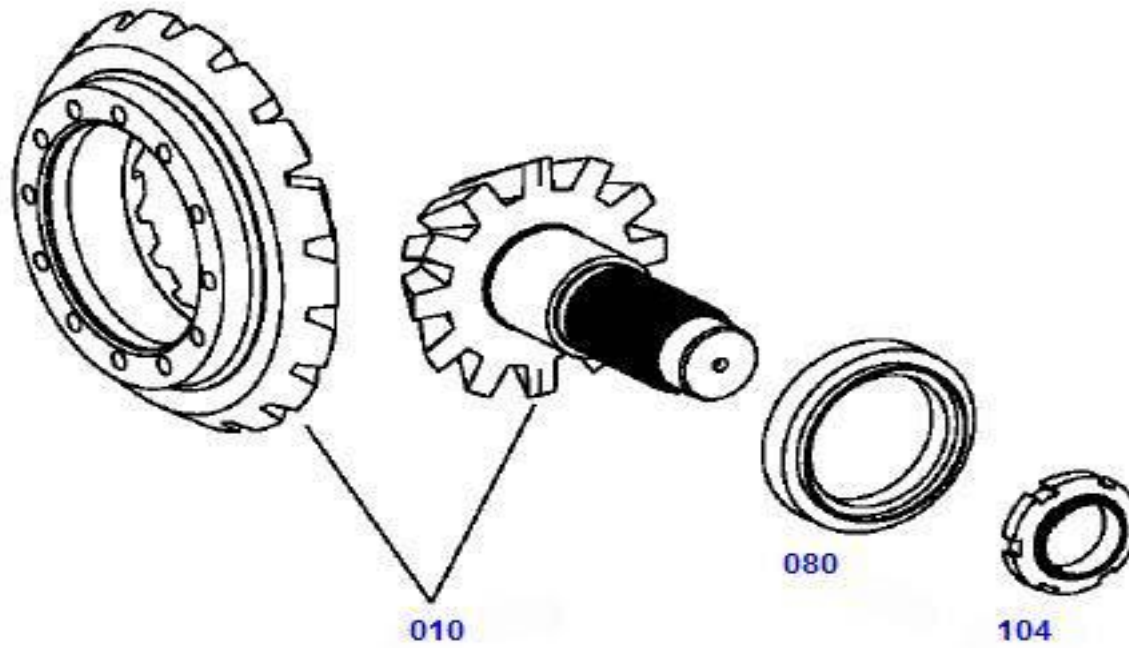

0404

Steering- Axle-Brake

Rear Axle Case & Shaft & Rear Drum

Picture No: ZF4472040225-007

POZ	Part No	N.S.N	Code	Part Name (Türkçe)	Part Name (English)	Quantity
				<i>Rear Axle Case & Shaft & Rear Drum</i>		
010	4460.205.130			BEVEL GEAR SET	BEVEL GEAR SET	
080	0734.319.589			SHAFT SEAL	CASSETTE RING	
104	0737.300.072			SLOTTED NUT	HEXAGON NUT	
Rear Axle Case & Shaft & Rear Drum				Steering- Axle-Brake		0404