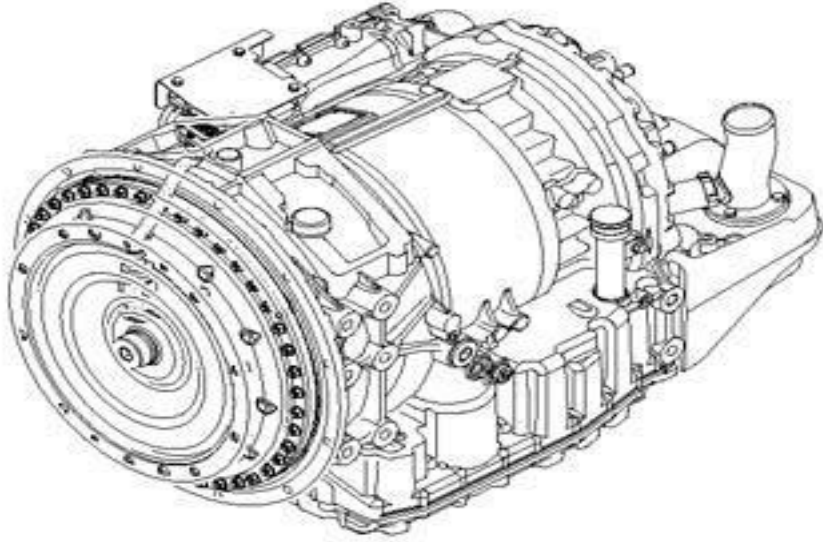

0301

Transmission-Shift

Auto Transmission

Picture No: ISZFA1103