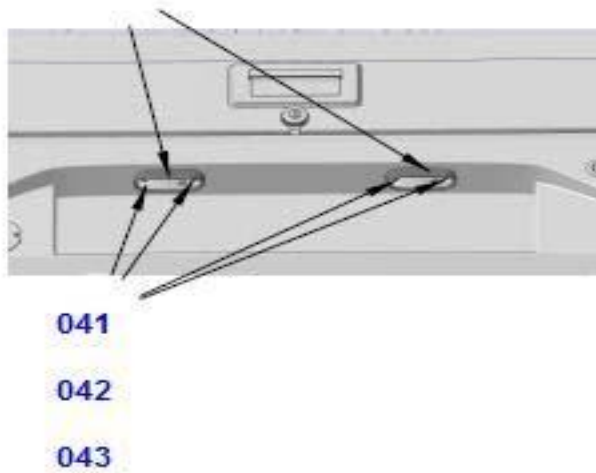

0803

Electric&Electronic

Headlamps, Fog,Park,Signal,Stop And Plate Lamps

POZ	Part No	N.S.N	Code	Part Name (Türkçe)	Part Name (English)	Quantity
				<i>Headlamps, Fog,Park,Signal,Stop And Plate Lamps</i>		
041	301500420801			VIDA M4X0. 75X20	SCREW	4
042	300500004101			SOMUN, AKB M4X0. 7, KALIN D. DIN934	NUT, HEX M4X0. 7, COARSE T. DIN934	4
043	301010004101			RONDELA, YAYLI D=4 DIN 127	WASHER, SPRING D= 4 DIN 127	4
045	387013160101			PARK LAMBASI, YAN	PARKING LAMP, SIDE	10
046	301500420801			VIDA M4X0. 75X20	SCREW	20
047	387004318001			KUCUK O-RING, SIDE MARKER	SMALL O-RING-SIDEMARKER	23
050	387022717201			LAMBA, YAN, SINYAL, LEDLI	LAMP, SIDE SIGNAL, WITH LED	2
051	301500420801			VIDA M4X0. 75X20	SCREW	6
				Headlamps, Fog,Park,Signal,Stop And Plate Lamps	Electric&Electronic	0803