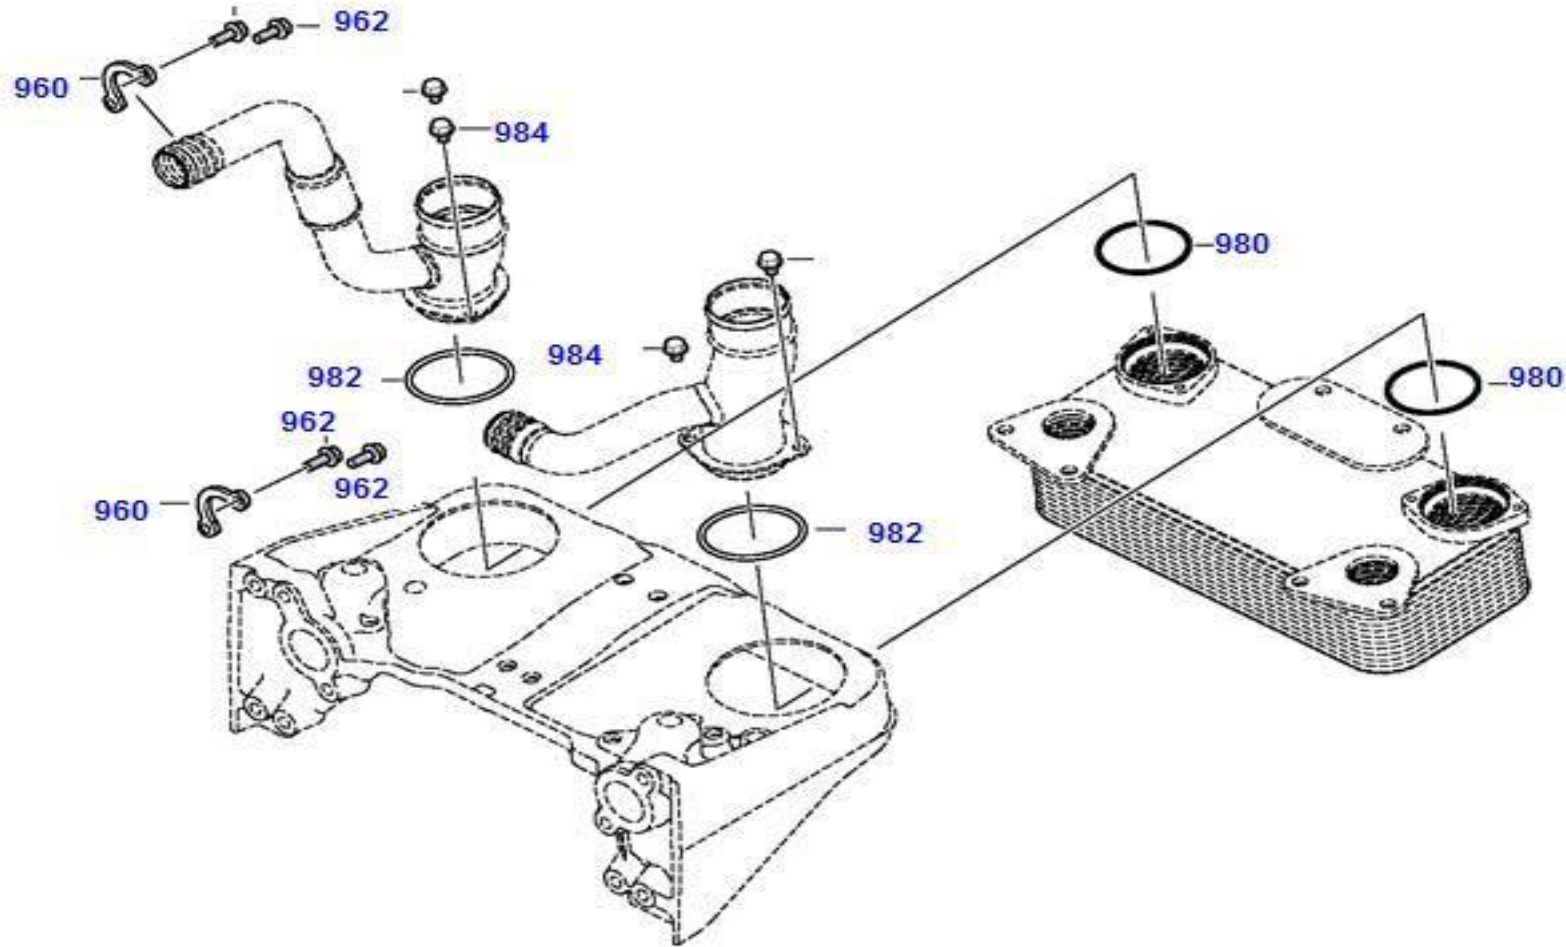

0301

Transmission-Shift

Auto Transmission

Picture No: ISZFA1092

POZ	Part No	N.S.N	Code	Part Name (Türkçe)	Part Name (English)	Quantity
				<i>Auto Transmission</i>		
960	4181.384.102			ANCHORAGE	ANCHORAGE	
962	0636.102.643			KOMBISCHRAUBE	COMBINATION SCREW	
980	0501.331.347			O-RING	O-RING	
982	4181.384.101			DICHTUNG	COVER	
984	0636.102.629			KOMBISCHRAUBE	COMBINATION SCREW	
Auto Transmission				Transmission-Shift		0301