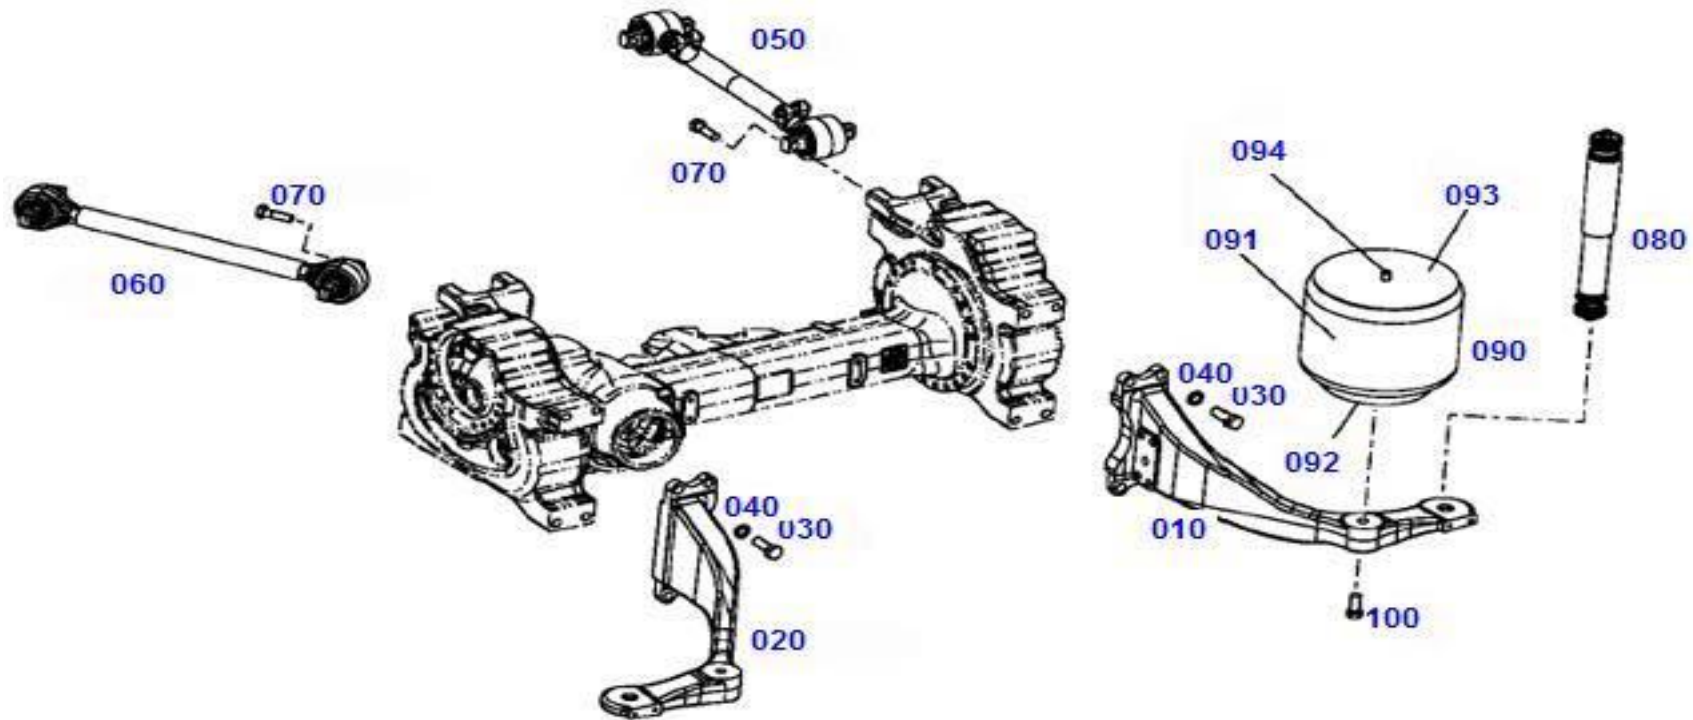

0404

Steering- Axle-Brake

Rear Axle Case & Shaft & Rear Drum

Picture No: ZF4472040225-006

POZ	Part No	N.S.N	Code	Part Name (Türkçe)	Part Name (English)	Quantity
				<i>Rear Axle Case & Shaft & Rear Drum</i>		
010	4472.336.272			SPRING CARRIER	AXLESUPPORT	
020	4472.336.273			SPRING CARRIER	AXLESUPPORT	
030	0636.021.257			HEXAGON SCREW	HEXAGON SCREW	
040	0730.100.365			WASHER	WASHER	
050	0501.317.843			TRAILING LINK	BUSH	
060	0501.317.844			TRAILING LINK	BUSH	
070	0636.020.253			HEXAGON SCREW	HEXAGON SCREW	
080	0501.327.469			SHOCK ABSORBER	BREATHER	
090	0750.190.053			PNEUMATIC SPRING	PNEUMATIC SPRING	
090	0501.215.444			PNEUMATIC SPRING	BEARING UNIT	
091	0501.323.798			AIR SPRING BELLOWS	AIR SPRING BELLOWS	
092	0501.323.799			PISTON	AIR SPRING BELLOWS	
093	0501.323.842			PLATE	AIR SPRING BELLOWS	
094	0501.323.843			BUFFER	AIR SPRING BELLOWS	
100	0636.021.023			HEXAGON SCREW	HEXAGON SCREW	

Rear Axle Case & Shaft & Rear Drum

Steering- Axle-Brake

0404