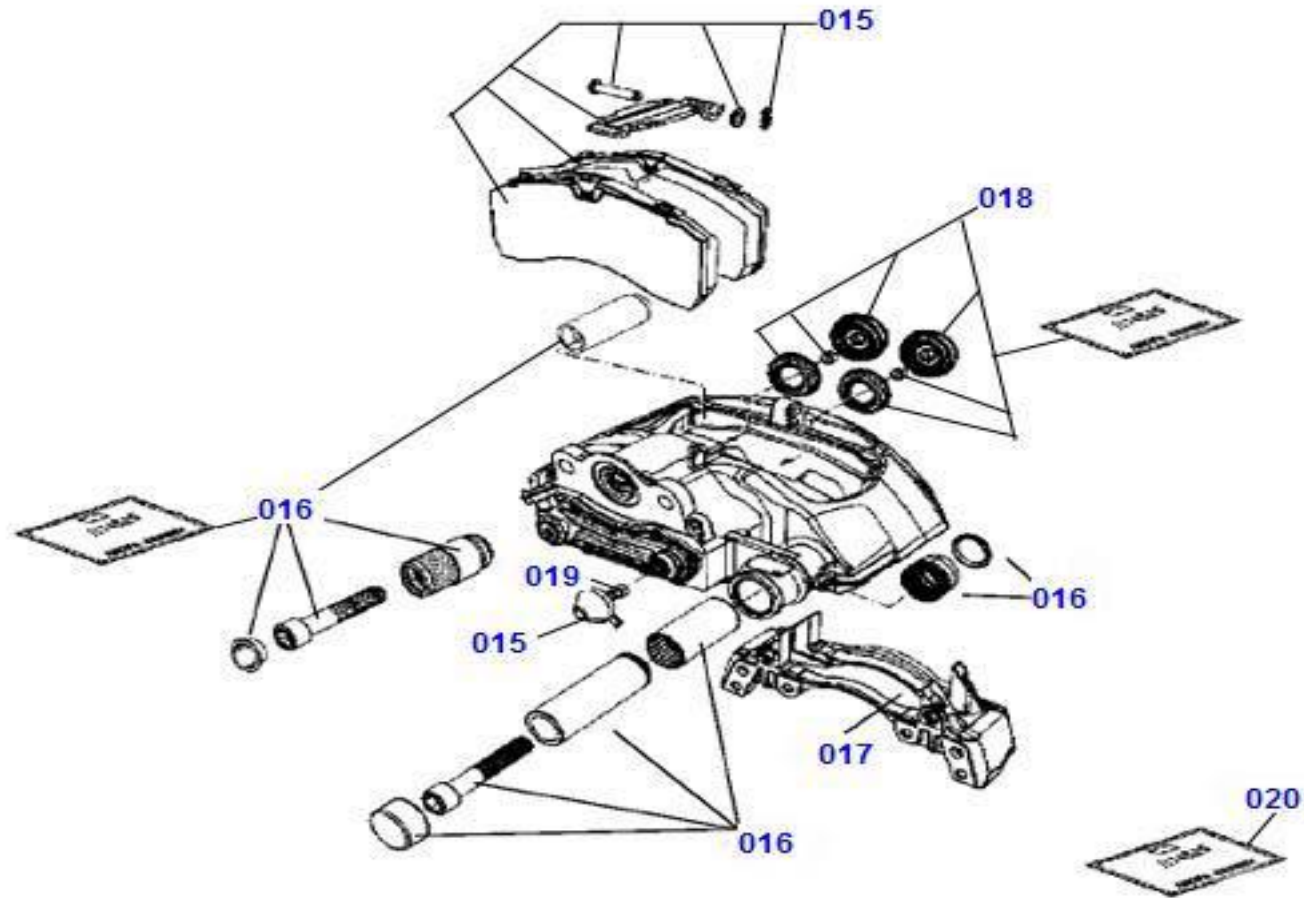

POZ	Part No	N.S.N	Code	Part Name (Türkçe)	Part Name (English)	Quantity
				<i>Front Axle</i>		
010	0501.008.902			DISC BRAKE	CONVERTER	
010	0501.008.903			DISC BRAKE	CONVERTER	
011	0501.220.400			BRAKE CALIPER	BRAKE CALIPER	
011	0501.220.401			BRAKE CALIPER	BRAKE CALIPER	
012	0501.213.688			SEAL KIT	ADJUSTING KIT	
013	0501.213.690			ADJUSTING KIT	ADJUSTING KIT	
014	0501.215.083			PRESSURE PART	BEARING UNIT	
Front Axle				Steering- Axle-Brake		0403

0403

Steering- Axle-Brake

Front Axle

Picture No: 4474075225-002