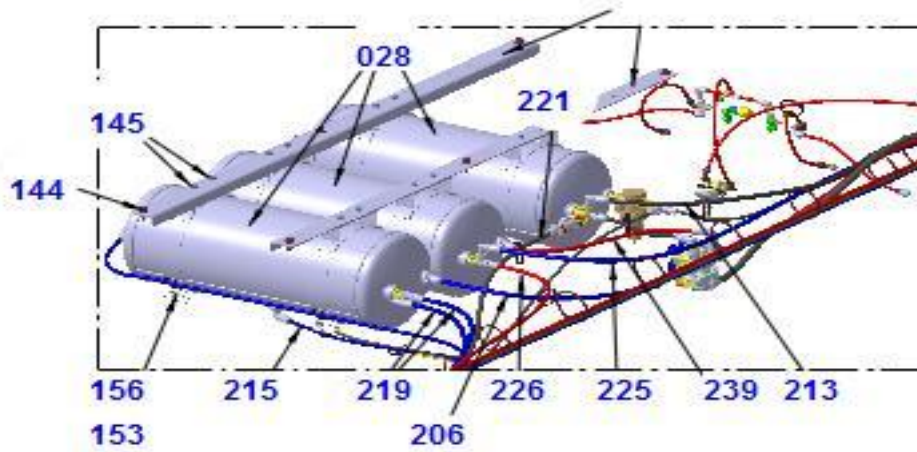

0901

Air System

Air System

Detail A