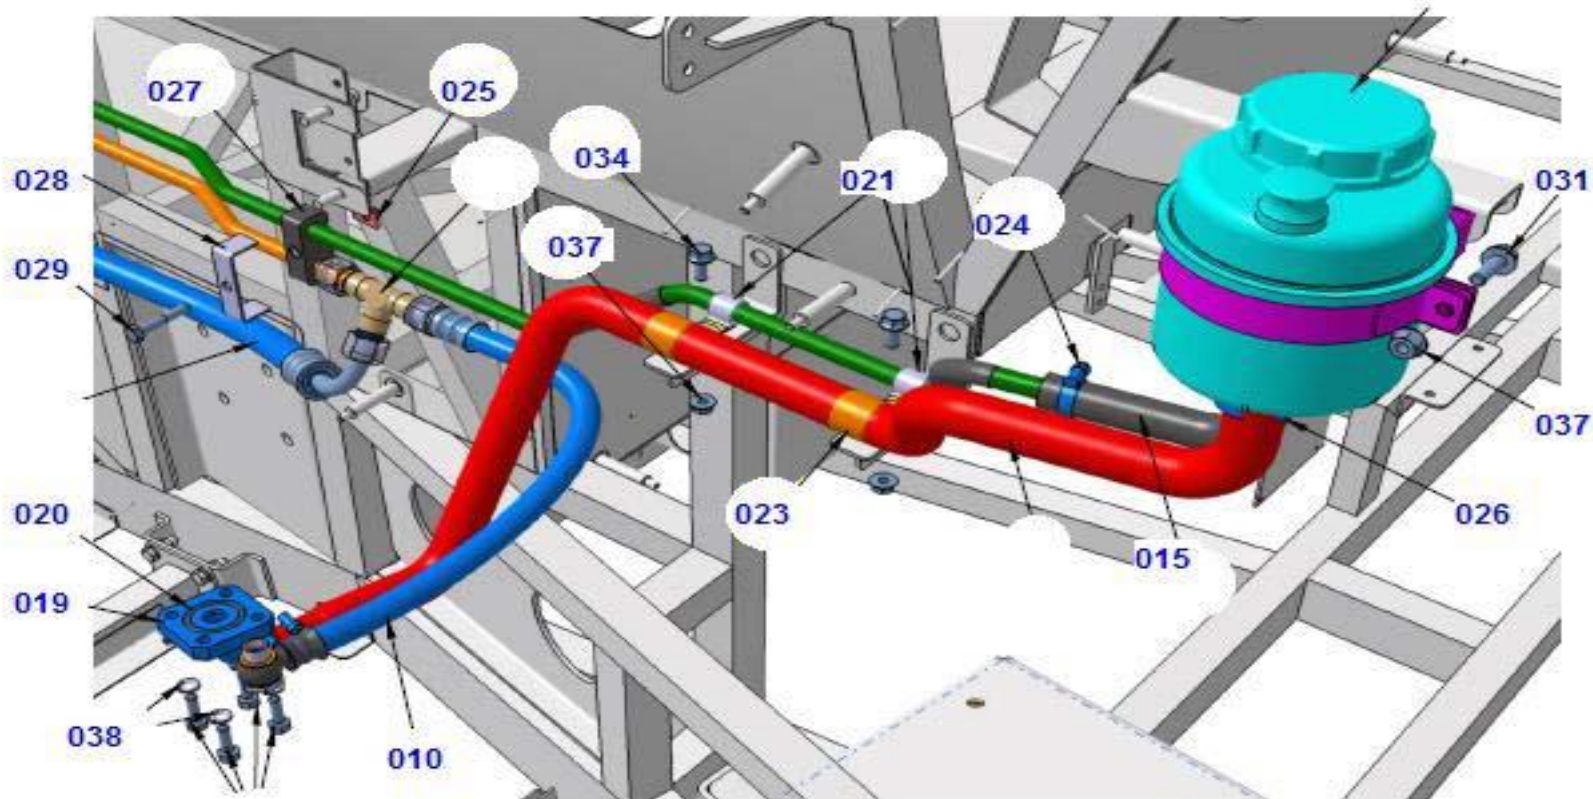

0407

Steering- Axle-Brake

Power Steering Control System (Chassis Side)

Picture No: EPL344350200-00

POZ	Part No	N.S.N	Code	Part Name (Türkçe)	Part Name (English)	Quantity
				<i>Power Steering Control System (Chassis Side)</i>		
010	387042821001			HORTUM, DIREKSIYON POMPA BASINC	HOSE, STEERING PRESSURE	1
015	387020725001			HORTUM, DIR. TANKI GIRIS	PIPE, STEERING BOX, PRESSURE 1	1
019	387033535001			ADAPTOR, DIREKSIYON POMPA EMIS	PIPE, STEERING BOX, PRESSURE 1	1
020	387033553001			O-RING, DIREKSIYON POMPA GIRIS	PIPE, STEERING BOX, PRESSURE 1	1
021	909525556001			KLIPS, 16_(9x12)	CLIP	2
023	109700969001			KLIPS, SASE ENSTELASYON	CLIP, FRAME HAR, L	2
024	305352032801			KELEPCE, VIDALI B9, Ø20-32, DIN3017	CLAMP, W/BOLT B9, Ø20-32, DIN3017	3
025	387038681001			KLIPS, VIDALI M8	CLIP	7
026	305352540801			KELEPCE, VIDALI B9, Ø25-40, DIN3017	CLAMP, W/BOLT B9, Ø25-40, DIN3017	1
027	387020639101			GROMET, DIR. BORU	GROMMET STEERING PIPE	14
028	387020641101			BRAKET, GROMET	BRACKET, GROMMET	14
029	300030845201			CIVATA, AKB M8X1. 25X45, KALIN D. DIN931	BOLT, HEX M8X1. 25X45, COARSE T. DIN931	14
031	300120825601			CIVATA, FLN M8X1. 25X25, KALIN D. DIN6921	BOLT, FLN M8X1. 25X25, COARSE T. DIN6921	1
034	300120820601			CIVATA, FLN M8X1. 25X20, KALIN D. DIN6921	BOLT, FLN M8X1. 25X20, COARSE T. DIN6921	2
037	300580008601			SOMUN, FLN&TR M8X1. 25, KALIN D. DIN 6923	NUT, FLN&TRD M8X1. 25, COARSE T. DIN 692	3
038	301010008601			RONDELA, YAYLI D=8 DIN 127	WASHER, SPRING D= 8 DIN 127	4

Power Steering Control System (Chassis Side)

Steering- Axle-Brake

0407