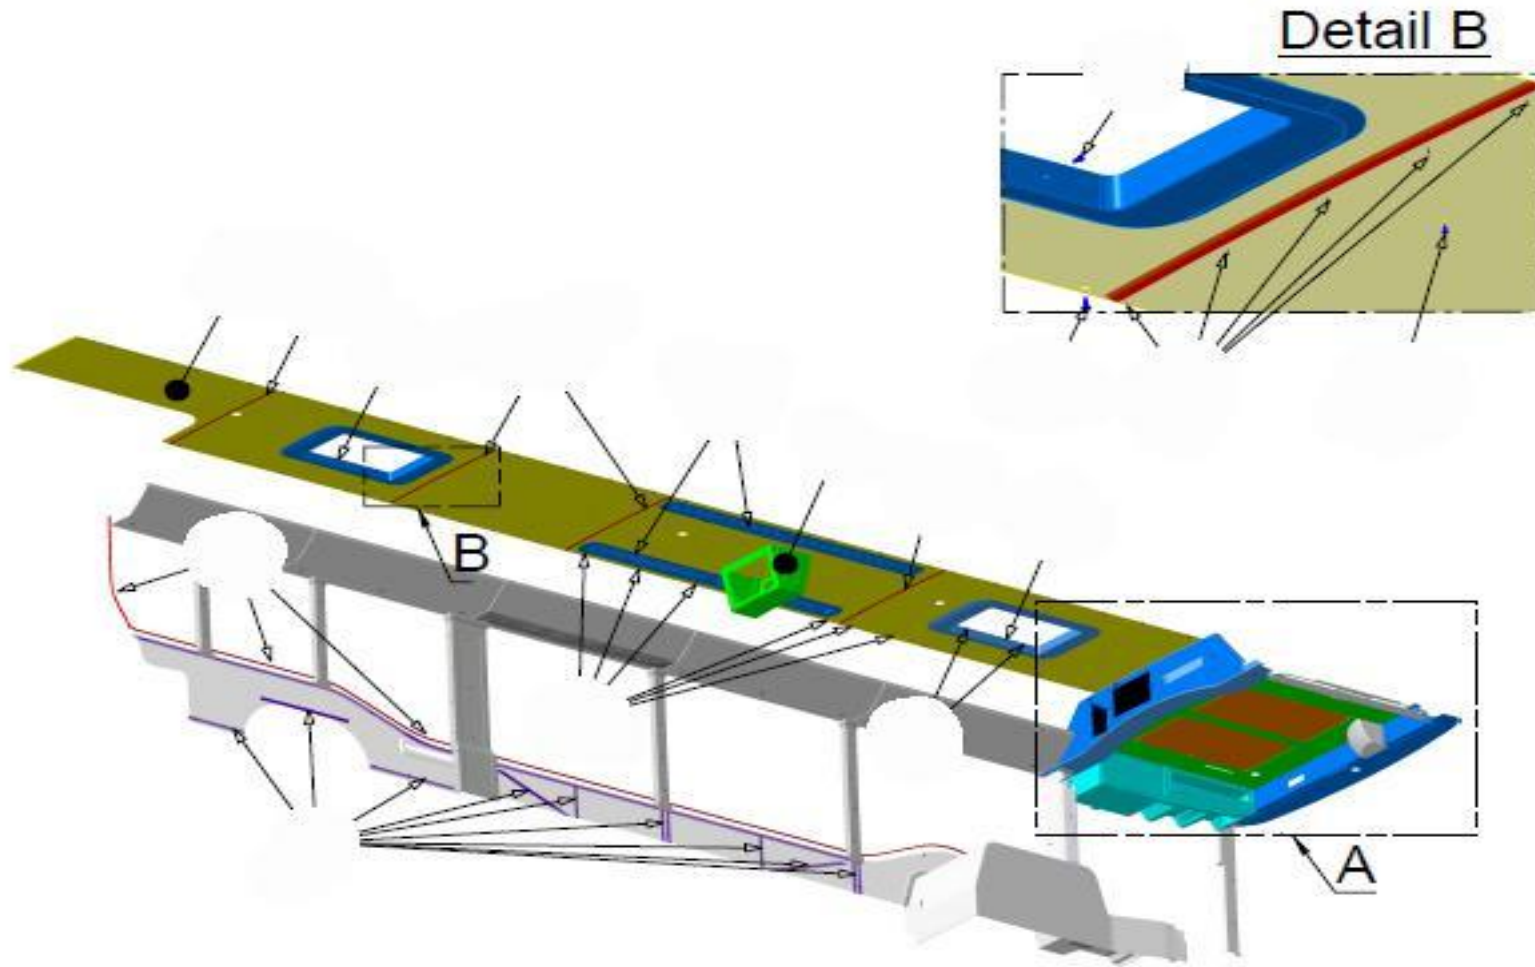

0703

Interior Trim

Ceiling And Side Veneers

Picture No: EPL349290100-01

POZ	Part No	N.S.N	Code	Part Name (Türkçe)	Part Name (English)	Quantity
				<i>Ceiling And Side Veneers</i>		
002	387046726001			FRP, ON KAPI UST	FRP, FRONT DOOR UPPER CLOSURE	1
003	387033025301			FRP, SOFOR USTU DOLAP	FRP, DRIVER'S TOP CABIN	1
005	387033027001			FRP, AYNA	FRP, MIRROR	1
007	387033029201			FRP, ON TAVAN KAPAGI	FRP, FRONT ROOF LID	2
013	387038575001			PLEKSI KAPAMA, ON TAVAN	PLEXI COVER, FRONT ROOF	1
015	387035147001			BRAKET, LCD FRP	BRACKET, LCD FRP	3
201	301110008201			PUL, DIN9021 8X25X2	WASHER, DIN9021 8X25X2	32
202	300580006001			SOMUN, FLN&TR M6X1, KALIN D. DIN6923	NUT, FLN&SRTD M6X1, COARSE T. DIN6923	44
205	387020210001			DUBEL, LCD FRP	FIXING PLUG, LCD FRP	27
207	387015504001			KAPAMA, FAR KASI PLASTIK	COVER	47
700	387047254001			AYNA, IC DIKIZ	MIRROR	1

Ceiling And Side Veneers

Interior Trim

0703