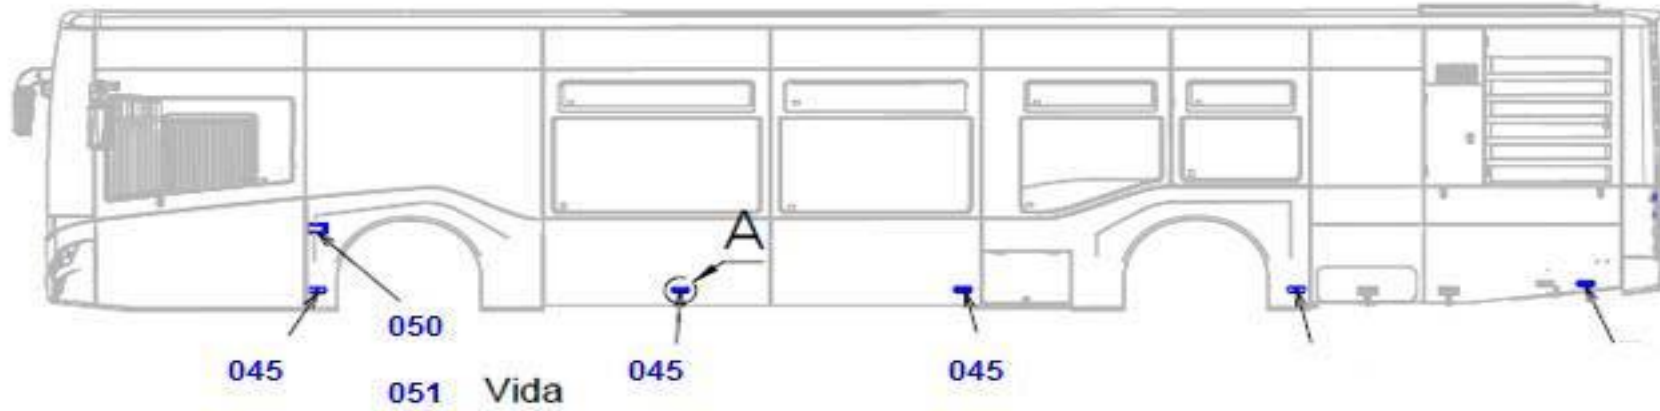

0803

Electric&Electronic

Headlamps, Fog,Park,Signal,Stop And Plate Lamps

POZ	Part No	N.S.N	Code	Part Name (Türkçe)	Part Name (English)	Quantity
				<i>Headlamps, Fog,Park,Signal,Stop And Plate Lamps</i>		
041	301500420801			VIDA M4X0. 75X20	SCREW	4
042	300500004101			SOMUN, AKB M4X0. 7, KALIN D. DIN934	NUT, HEX M4X0. 7, COARSE T. DIN934	4
043	301010004101			RONDELA, YAYLI D=4 DIN 127	WASHER, SPRING D= 4 DIN 127	4
045	387013160101			PARK LAMBASI, YAN	PARKING LAMP, SIDE	10
046	301500420801			VIDA M4X0. 75X20	SCREW	20
047	387004318001			KUCUK O-RING, SIDE MARKER	SMALL O-RING-SIDEMARKER	23
050	387022717201			LAMBA, YAN, SINYAL, LEDLI	LAMP, SIDE SIGNAL, WITH LED	2
051	301500420801			VIDA M4X0. 75X20	SCREW	6
				Headlamps, Fog,Park,Signal,Stop And Plate Lamps	Electric&Electronic	0803