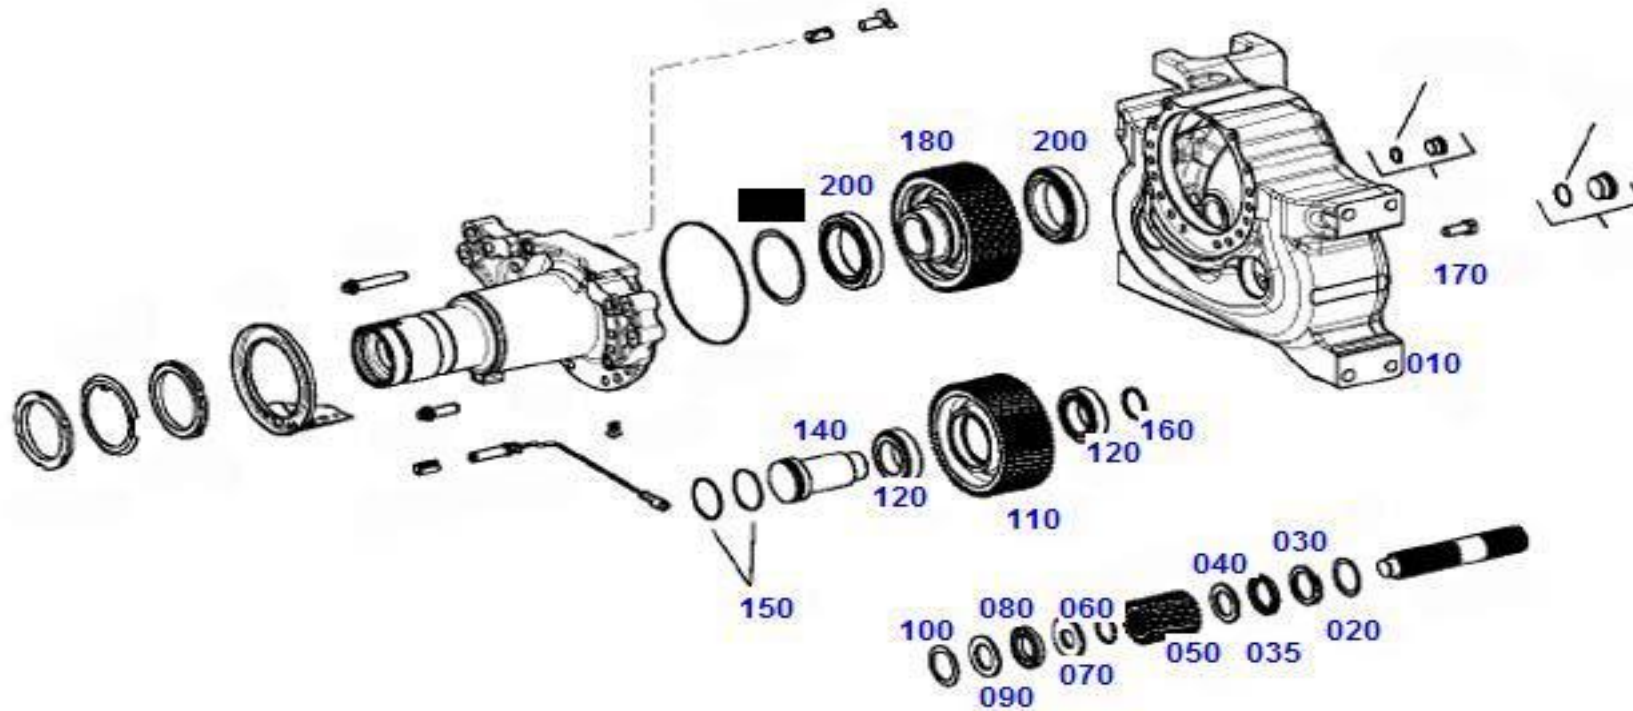

0404

Steering- Axle-Brake

Rear Axle Case & Shaft & Rear Drum

Picture No: ZF4472040225-011

POZ	Part No	N.S.N	Code	Part Name (Türkçe)	Part Name (English)	Quantity
				<i>Rear Axle Case & Shaft & Rear Drum</i>		
010	4472.336.347			GANTRY HOUSING	AXLESUPPORT	
020	0750.106.080			CUP SPRING	CUP SPRING	
030	0750.101.175			WASHER	SHAFT WASHER	
035	0750.115.559			AXIAL ROLLER RING	AXIAL ROLLER RING	
040	0750.101.174			SHAFT WASHER	SHAFT WASHER	
050	4472.335.647			INPUT GEAR	BEARING PIN	
060	0630.532.159			RETAINING RING	RETAINING RING	
070	4472.335.681			SHAFT WASHER	BEARING PIN	
080	0750.115.555			ROLLER CAGE	AXIAL ROLLER RING	
090	0750.101.164			WASHER	SHAFT WASHER	
100	0750.106.083			CUP SPRING	CUP SPRING	
110	4472.335.325			IDLER GEAR	BEARING PIN	
120	0750.117.785			TAPER ROLLER BEARING	TAPER ROLLER BEARING	
140	4472.335.822			BEARING PIN	BEARING PIN	
150	0634.313.574			O-RING	O-RING	
160	0730.007.952			SHIM	SHIM	
160	0730.007.953			SHIM	SHIM	
160	0730.007.954			SHIM	SHIM	
160	0730.007.955			SHIM	SHIM	
160	0730.007.956			SHIM	SHIM	
160	0730.007.957			SHIM	SHIM	
160	0730.007.958			SHIM	SHIM	
160	0730.007.959			SHIM	SHIM	
160	0730.007.960			SHIM	SHIM	
160	0730.007.961			SHIM	SHIM	
160	0730.007.962			SHIM	SHIM	
160	0730.007.963			SHIM	SHIM	
160	0730.007.964			SHIM	SHIM	

Rear Axle Case & Shaft & Rear Drum

Steering- Axle-Brake

0404