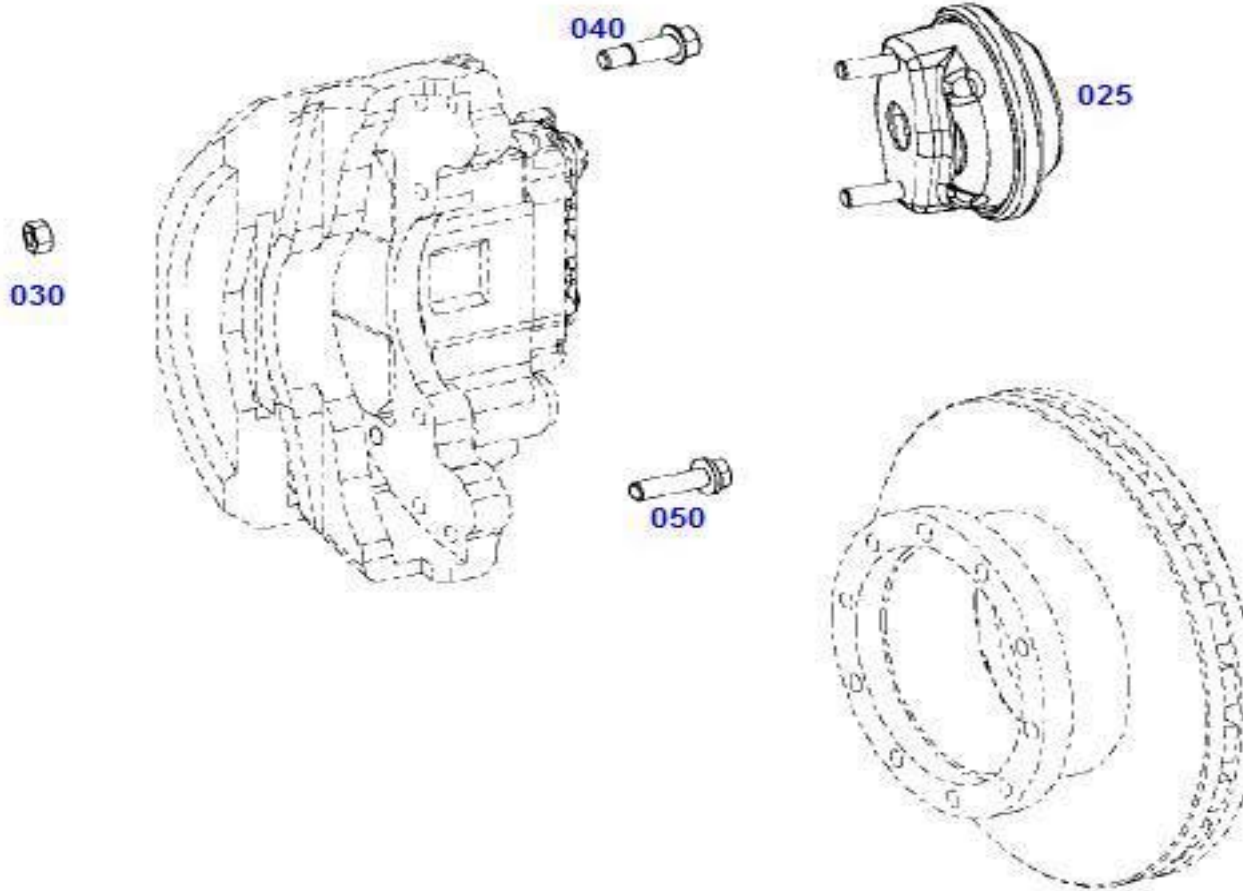

0403

Steering- Axle-Brake

Front Axle

Picture No: 4474075225-003

POZ	Part No	N.S.N	Code	Part Name (Türkçe)	Part Name (English)	Quantity
				<i>Front Axle</i>		
025	0501.324.075			BRAKE CYLINDER	BRAKE CYLINDER	
030	0737.300.087			HEXAGON NUT	HEXAGON NUT	
040	0736.300.545			FIT BOLT	CAP SCREW	
050	0736.300.550			HEXAGON SCREW	CAP SCREW	
Front Axle				Steering- Axle-Brake		0403