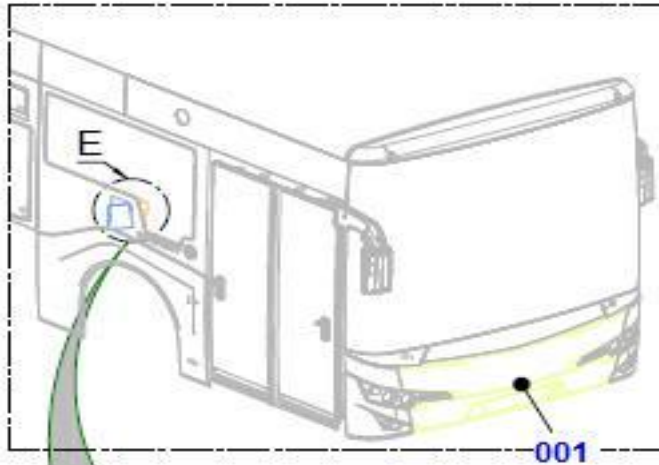

0602

Exterior Trim

Trunk Covers