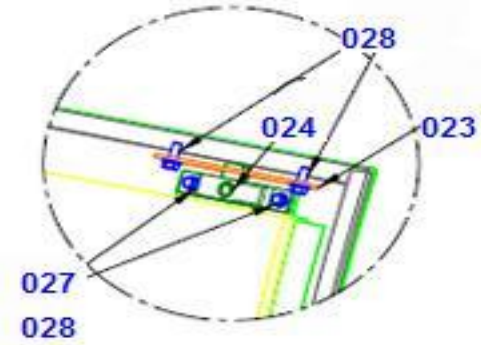

0704

Interior Trim

Engine Covers & Digital Route Panel

Detail C

Picture No: EPL349310200-00