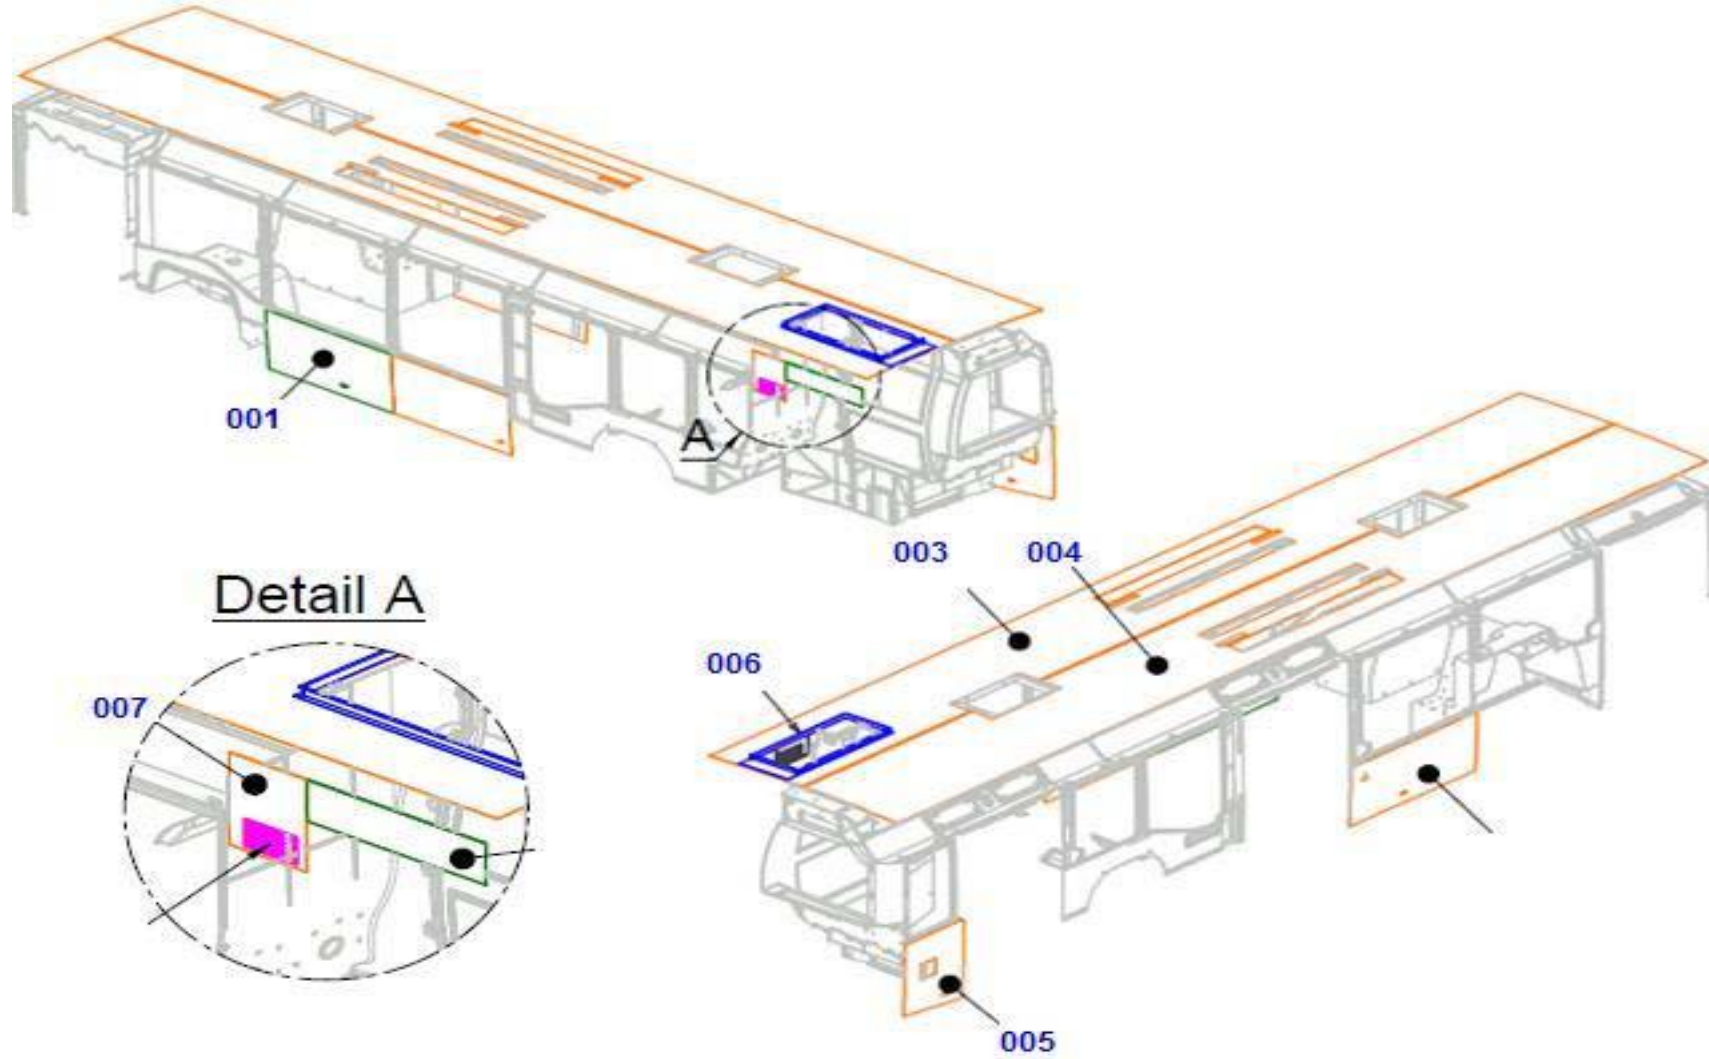

0607

Exterior Trim

Exterior Panels, Front And Rear Masks

Picture No: EPL349210100-00

POZ	Part No	N.S.N	Code	Part Name (Türkçe)	Part Name (English)	Quantity
				<i>Exterior Panels, Front And Rear Masks</i>		
001	387034838201			SAC, SOL DIS	PLATE, LEFT OUTER SIDE	1
003	387034840201			SAC, TAVAN SOL	PLATE, ROOF LEFT	1
004	387034841201			SAC, TAVAN SAG	PLATE, ROOF RIGHT	1
005	387035616101			SAC, SAG ARKA DIS	SHEET, RIGHT REAR OUTER	1
006	377780778101			SAC, EGZOZ CIKIS CERCEVE	SHEET, EXHAUST OUTLET	1
007	387035403101			SAC, SOL YAN PANO	SHEET, LEFT SIDE PANEL	1

Exterior Panels, Front And Rear Masks

Exterior Trim

0607