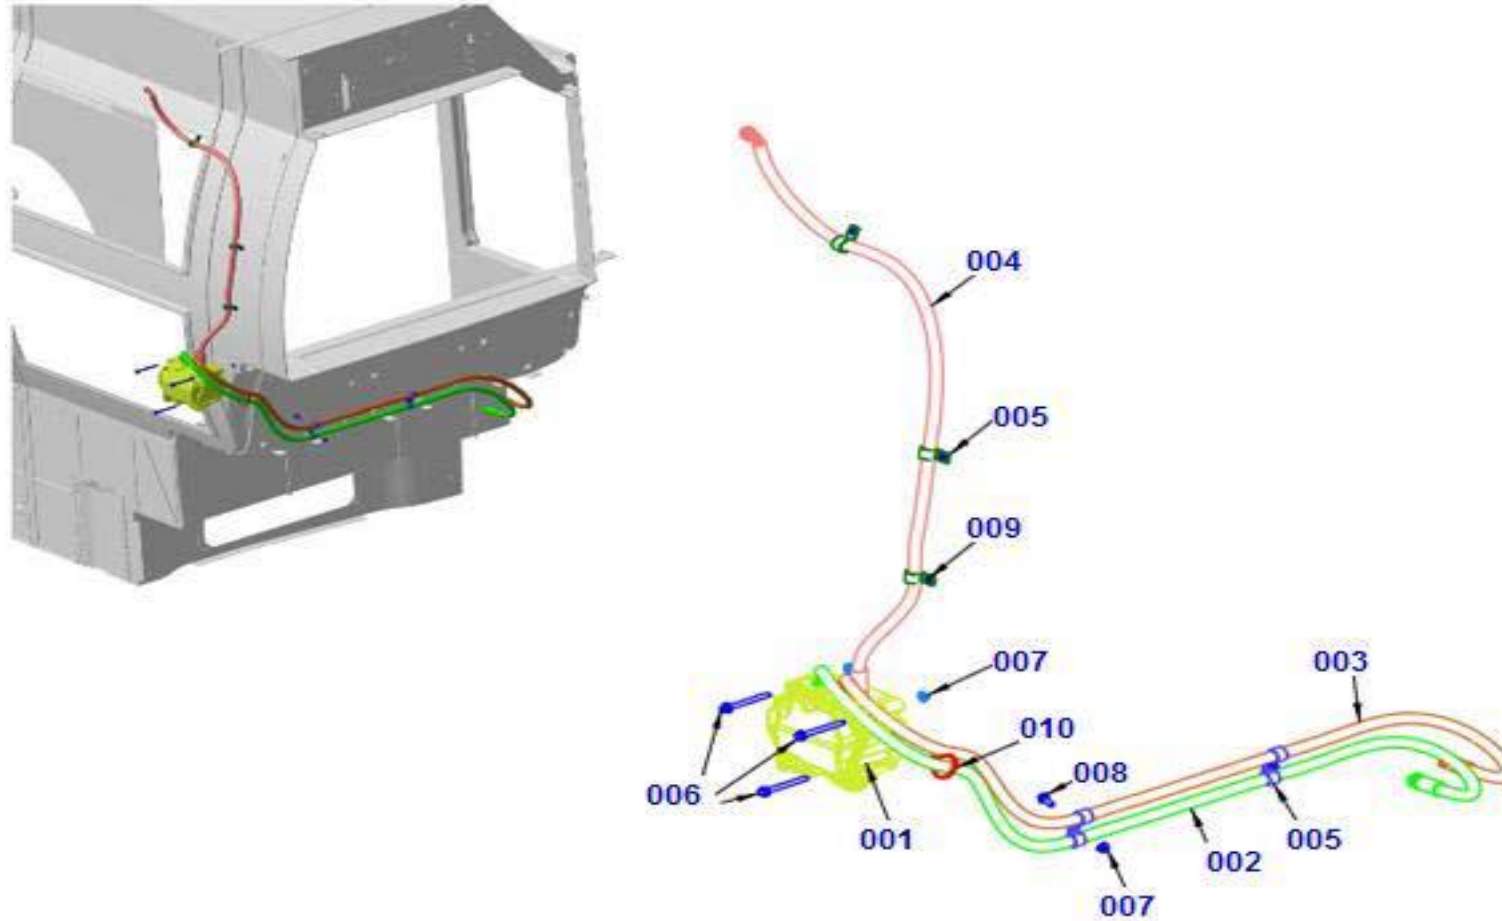

0408

Steering- Axle-Brake

Power Steering System

Picture No: EPLB3544001-00

POZ	Part No	N.S.N	Code	Part Name (Türkçe)	Part Name (English)	Quantity
				<i>Power Steering System</i>		
001	387038630051			POMPA DOZAJLAMA, URE	DOZER (DOSING PUMP, UREA)	1
002	387035674001			URE HATTI, GIDIS	UREA LINE, INLET	1
003	387035675001			URE HATTI, DONUS	UREA LINE, RETURN	1
004	387035676001			URE HATTI, BASINC	UREA LINE, PRESSURE	1
005	387014152001			SAC KLIPS	CLIP, METAL SHEET	7
006	300120885601			CIVATA, FLN M8X1. 25X85, KALIN D. DIN6921	BOLT, FLN M8X1. 25X85, COARSE T. DIN6921	3
007	300580008601			SOMUN, FLN&TR M8X1. 25, KALIN D. DIN 6923	NUT, FLN&SRTD M8X1. 25, COARSE T. DIN 692	5
008	300120820601			CIVATA, FLN M8X1. 25X20, KALIN D. DIN6921	BOLT, FLN M8X1. 25X20, COARSE T. DIN6921	2
009	300580006201			SOMUN, FLN&TR M6X1, KALIN D. DIN6923	NUT, FLN&SRTD M6X1, COARSE T. DIN6923	3
010	387003556001			KLIPS, TOKALI	CLIP	1

Power Steering System

Steering- Axle-Brake

0408