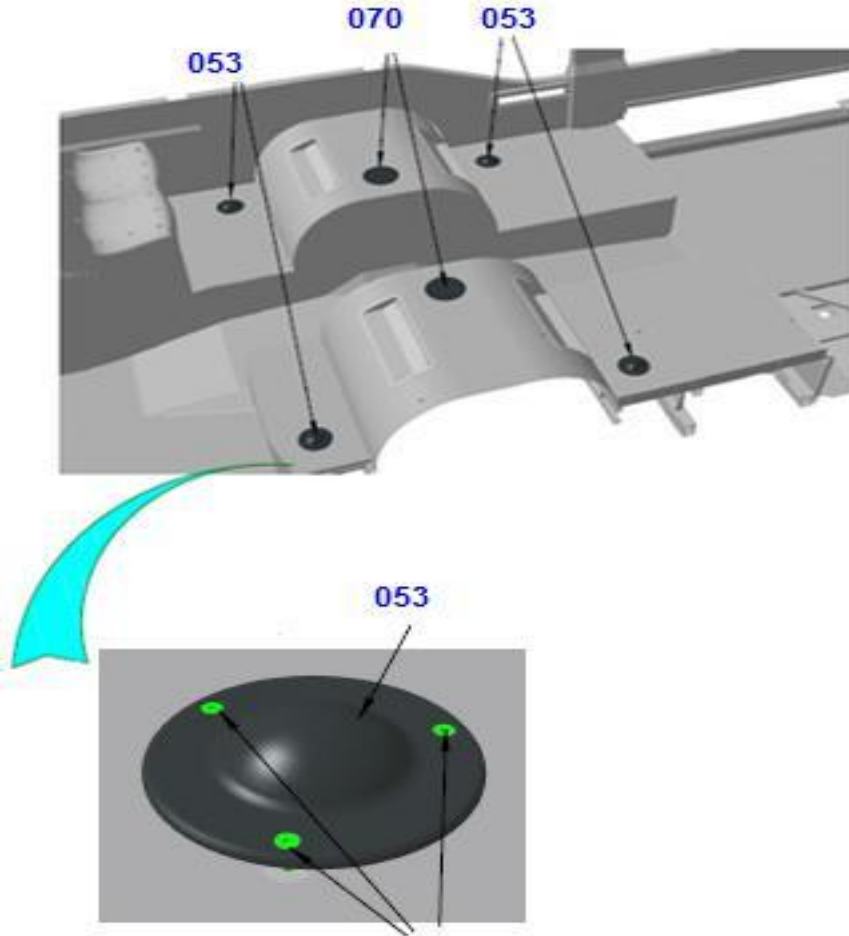

0602

Exterior Trim

Trunk Covers