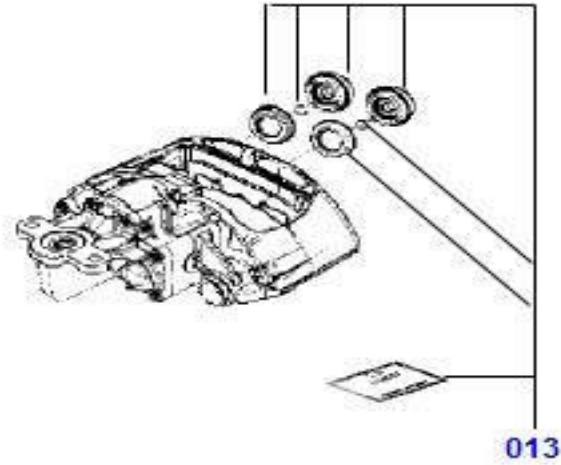

Rear Axle Case &amp; Shaft &amp; Rear Drum

Steering- Axle-Brake

0404

**0404**

**Steering- Axle-Brake**

**Rear Axle Case & Shaft & Rear Drum**

Picture No: ZF4472040225-003

**0404****Steering- Axle-Brake****Rear Axle Case & Shaft & Rear Drum**