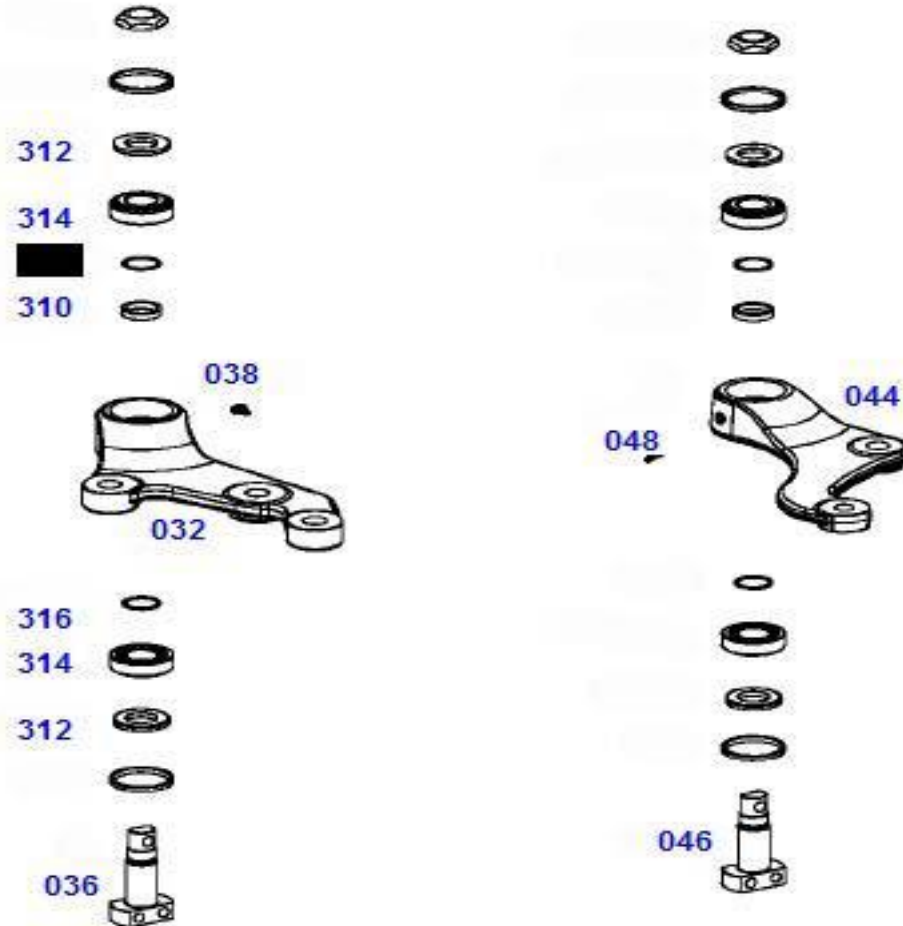

0403

Steering- Axle-Brake

Front Axle

Picture No: 4474075225-006

POZ	Part No	N.S.N	Code	Part Name (Türkçe)	Part Name (English)	Quantity
				<i>Front Axle</i>		
030	4474.152.009			STEERING ARM	STEERING ARM	
032	4474.375.081			RELAY LEVER	AXLE PIN	
036	4474.375.116			BEARING PIN	AXLE PIN	
038	0632.604.007			LUBRICATING NIPPLE	LUBRICATING NIPPLE	
040	4474.152.010			STEERING ARM	STEERING ARM	
044	4474.375.083			INTERMEDIATE LEVER	AXLE PIN	
046	4474.375.116			BEARING PIN	AXLE PIN	
048	0632.604.007			LUBRICATING NIPPLE	LUBRICATING NIPPLE	
310	4474.375.063			BUSH	AXLE PIN	
312	4474.385.032			RING	RING	
314	0750.117.618			TAPERED ROLLER BEARING	TAPER ROLLER BEARING	
316	0730.107.830			SHIM	SHIM	
316	0730.107.831			SHIM	SHIM	
316	0730.107.832			SHIM	SHIM	
316	0730.107.833			SHIM	SHIM	
316	0730.107.834			SHIM	SHIM	
316	0730.107.835			SHIM	SHIM	
316	0730.107.836			SHIM	SHIM	
316	0730.107.837			SHIM	SHIM	
316	0730.109.572			SHIM	SHIM	
316	0730.109.573			SHIM	SHIM	
316	0730.109.574			SHIM	SHIM	
316	0730.109.575			SHIM	SHIM	
316	0730.109.576			SHIM	SHIM	
316	0730.109.577			SHIM	SHIM	
316	0730.109.578			SHIM	SHIM	
316	0730.109.579			SHIM	SHIM	
316	0730.109.580			SHIM	SHIM	

Front Axle

Steering- Axle-Brake

0403