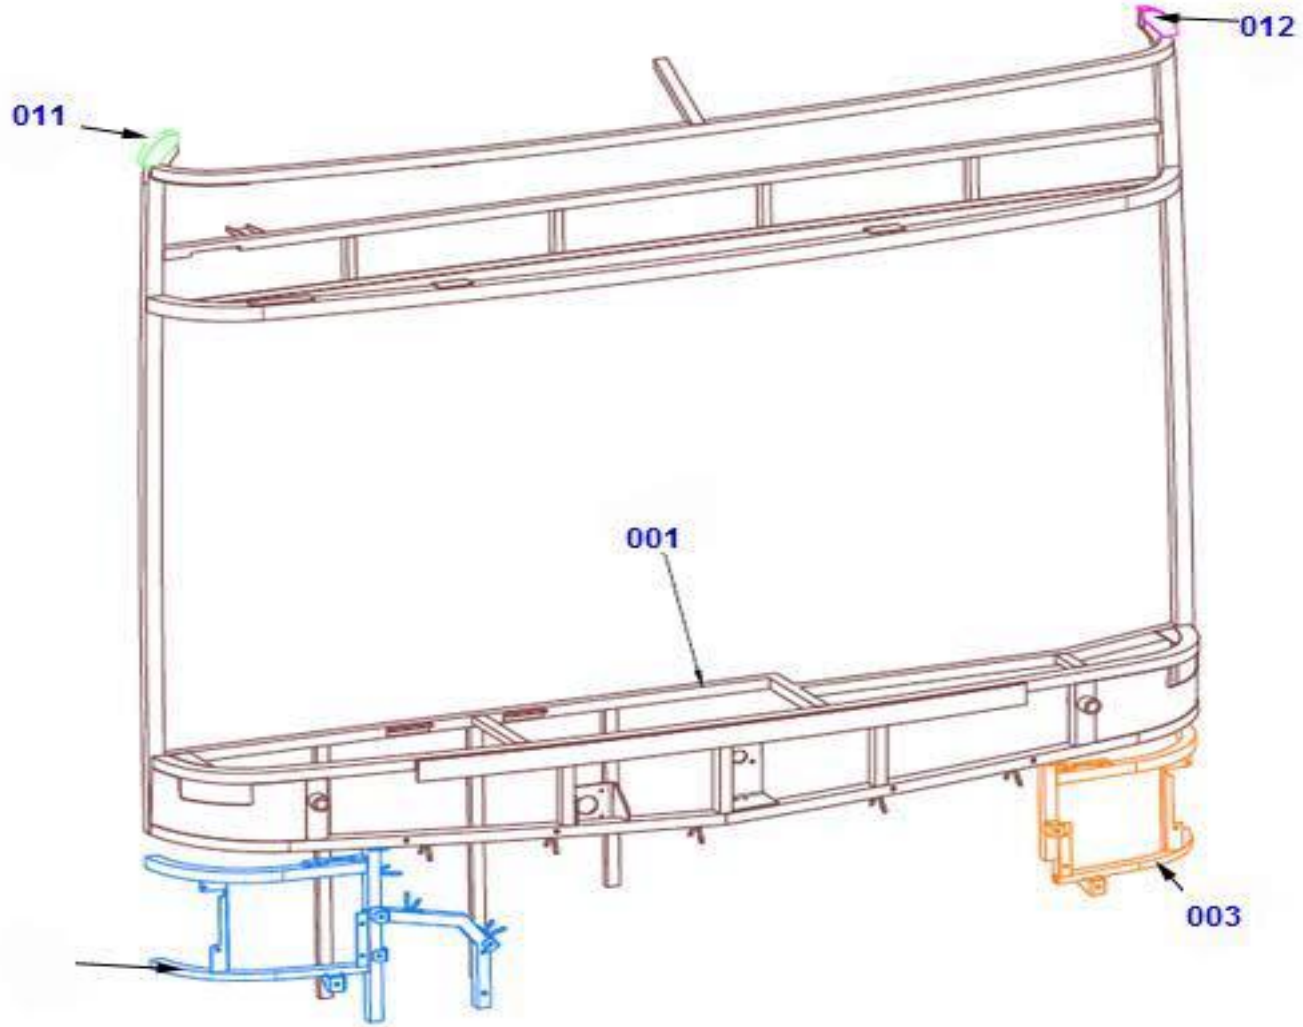

1104

Carcass

Carcass Asm , Front

Picture No: EPL349590100-00

POZ	Part No	N.S.N	Code	Part Name (Türkçe)	Part Name (English)	Quantity
				<i>Carcass Asm , Front</i>		
001	387033115701			KARKAS KOMPLE, ON PANO	FRAME ASM. FRONT PANEL	1
003	387043838101			KARKAS, SOL FAR GRUBU	FRAME, LEFT HEADLAMP GROUP	1
011	387020204101			SAC, HEKTASE SOL	SHEET, LEFT	1
012	387020203101			SAC, HEKTASE SAG	SHEET, PARTS RIGHT	1
				Carcass Asm , Front	Carcass	1104