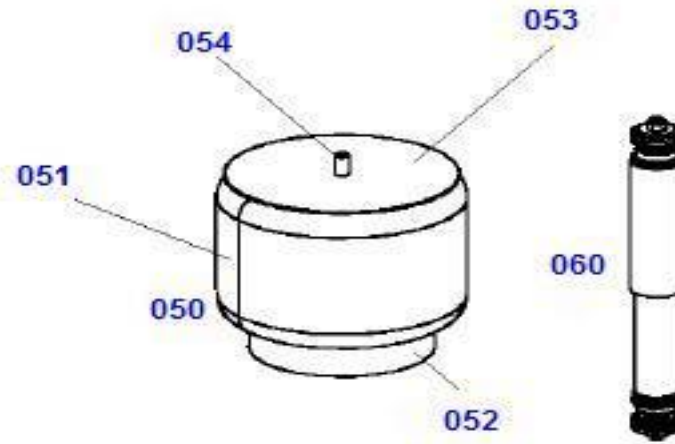

0403

Steering- Axle-Brake

Front Axle

Picture No: 4474075225-007

POZ	Part No	N.S.N	Code	Part Name (Türkçe)	Part Name (English)	Quantity
				<i>Front Axle</i>		
050	0501.217.174			PNEUMATIC SPRING	OIL COOLER	
051	0501.323.863			BELLOWS	AIR SPRING BELLOWS	
052	0501.326.999			PISTON	DIFFERENTIAL BEVEL GEAR	
053	0501.323.865			PLATE	AIR SPRING BELLOWS	
054	0501.323.866			BUFFER	AIR SPRING BELLOWS	
060	0501.325.486			SHOCK ABSORBER	AXIAL WASHER	

Front Axle

Steering- Axle-Brake

0403