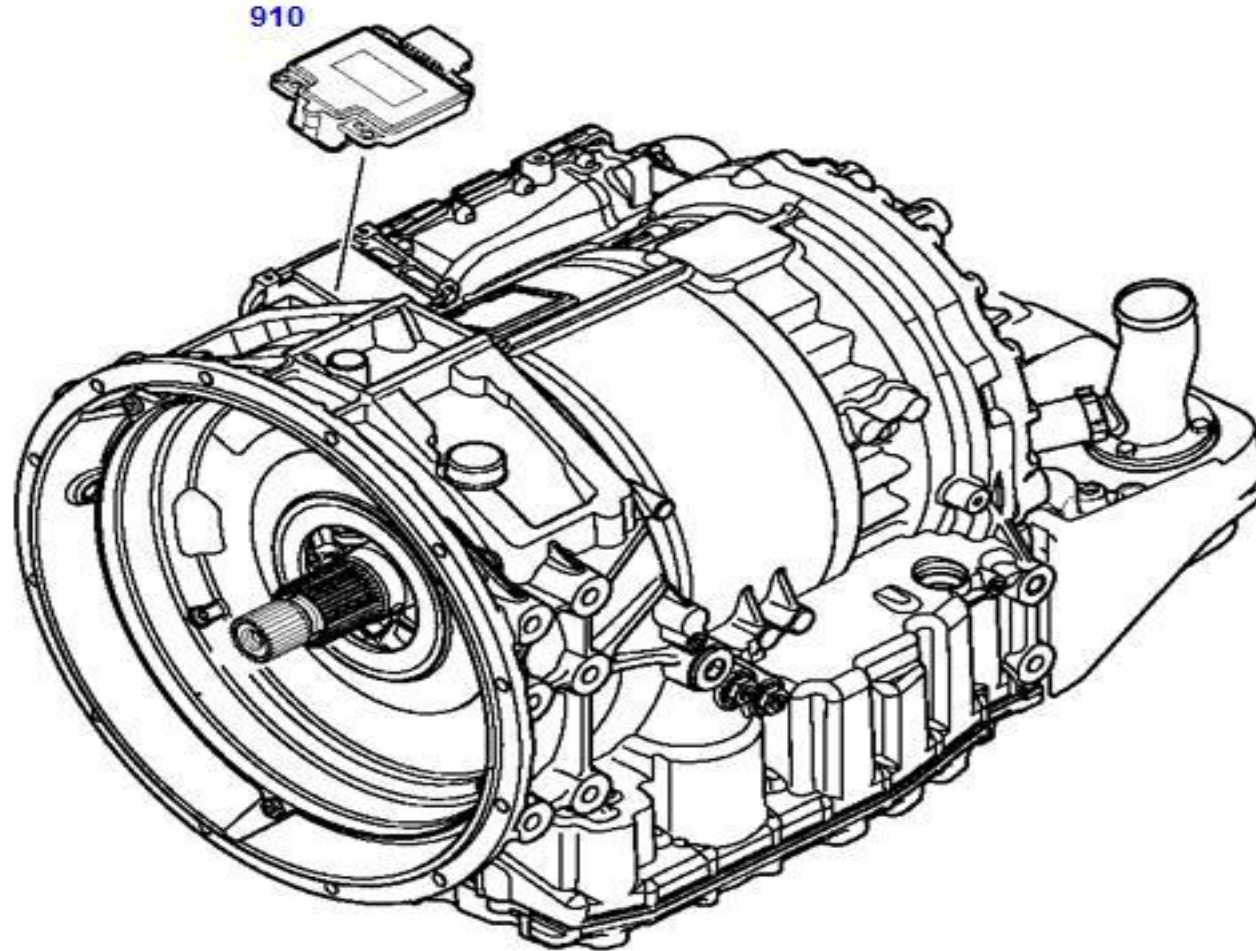

0301

Transmission-Shift

Auto Transmission

Picture No: ISZFA1102