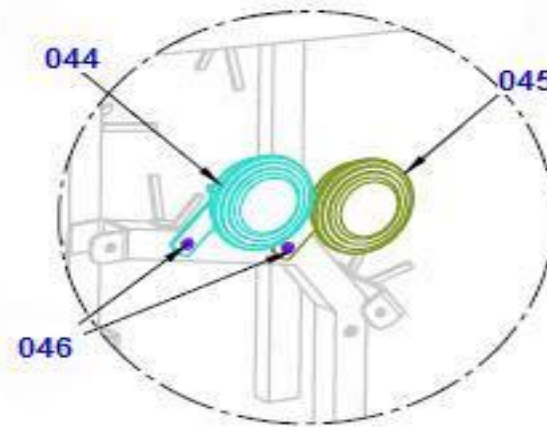

0805

Electric&Electronic

Chassis Electrical Parts

Detail A

Picture No: EPL348280100-00