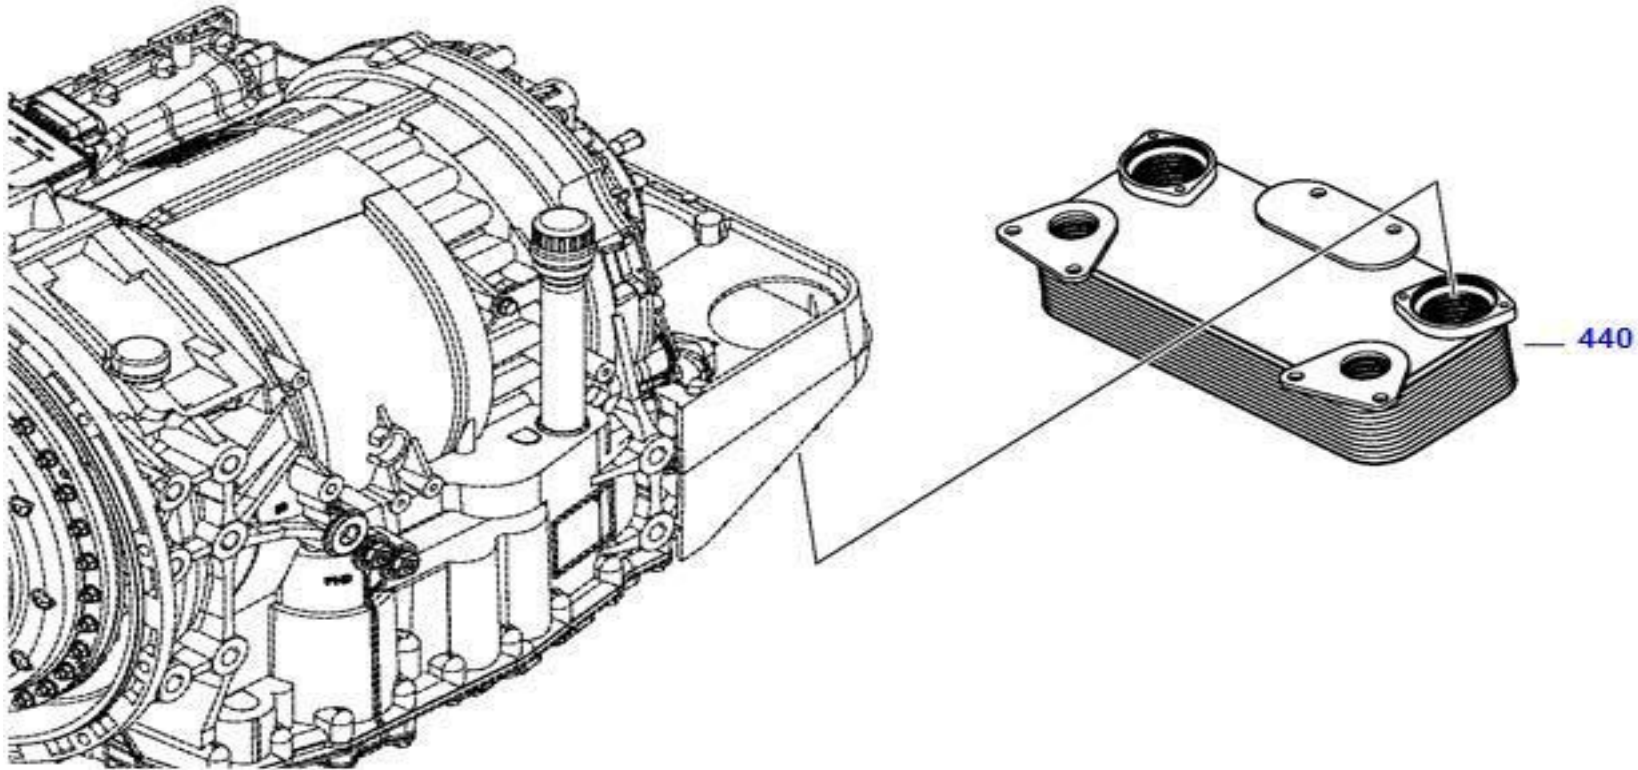

0301

Transmission-Shift

Auto Transmission

Picture No: ISZFA1098