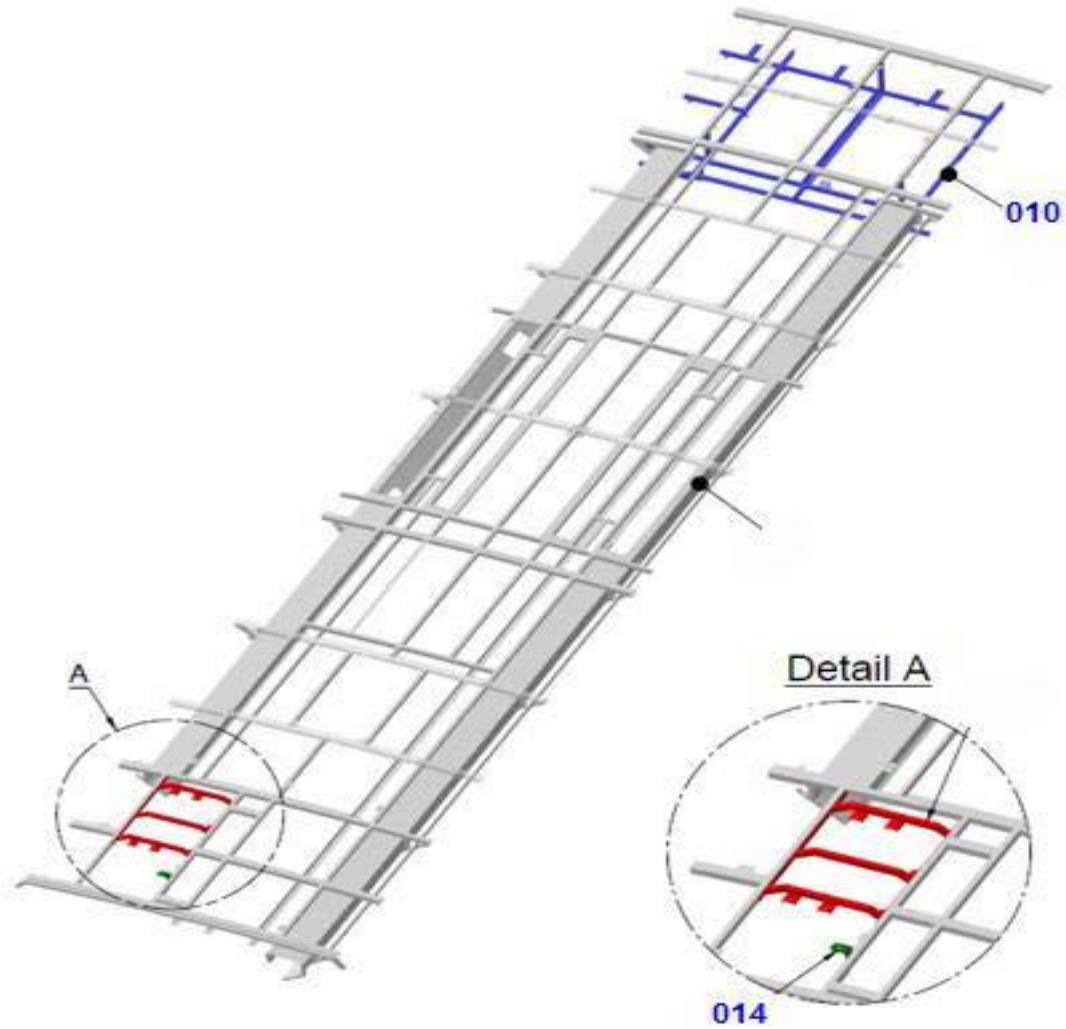

1103

Carcass

Carcass Asm, Roof

Picture No: EPL349580100-00