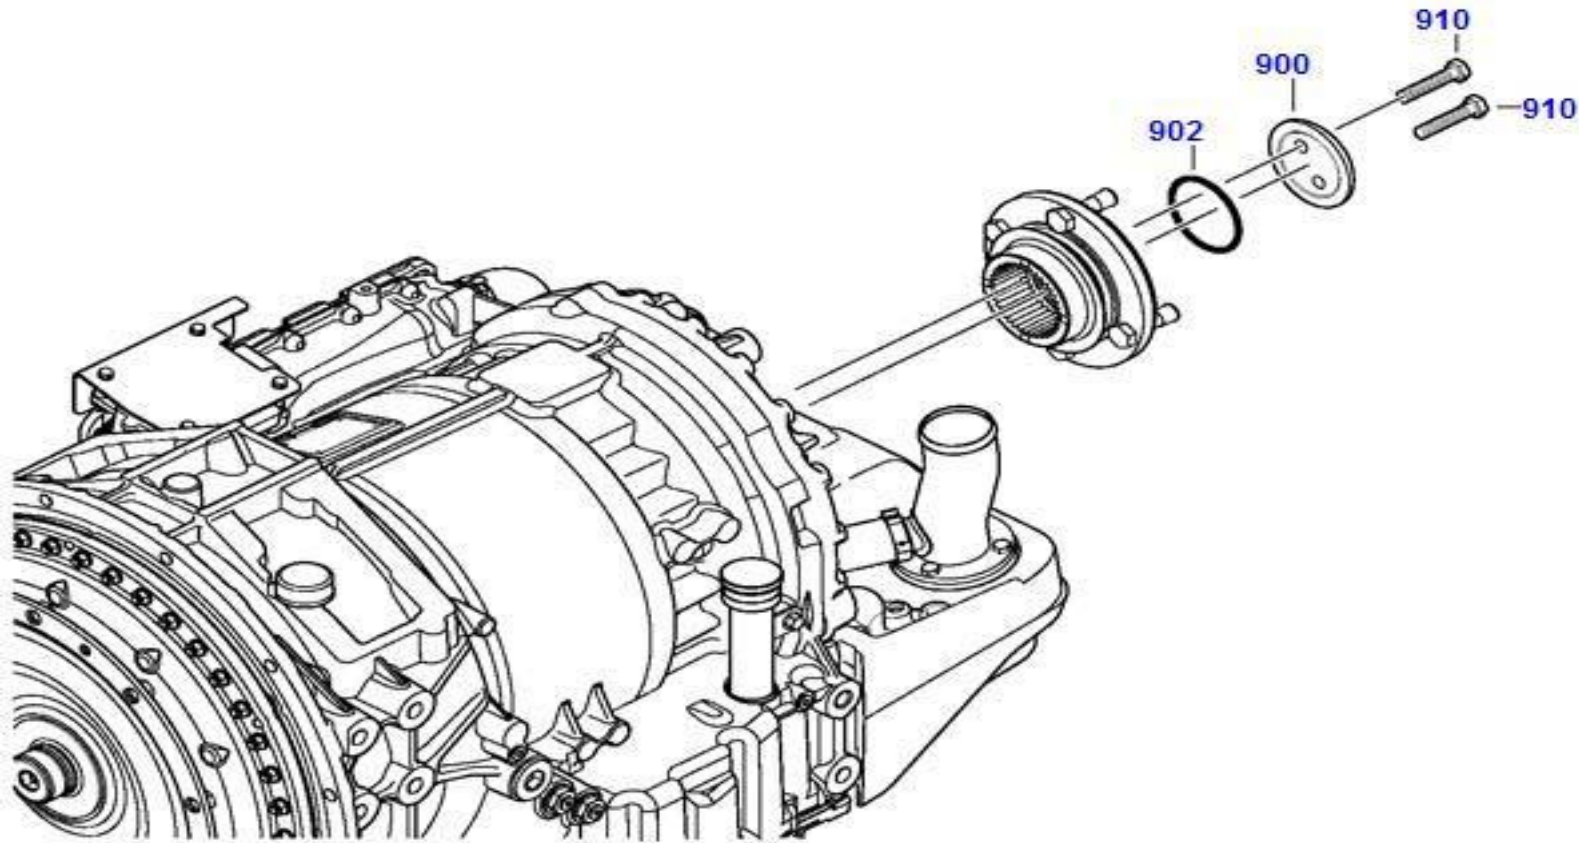

0301

Transmission-Shift

Auto Transmission

Picture No: ISZFA1089

POZ	Part No	N.S.N	Code	Part Name (Türkçe)	Part Name (English)	Quantity
				<i>Auto Transmission</i>		
900	4181.393.001			SCHEIBE	WASHER	
902	0501.322.901			O-RING	BALL JOINT	
910	0636.011.777			HEXAGON SCREW	HEXAGON SCREW	
Auto Transmission				Transmission-Shift		0301