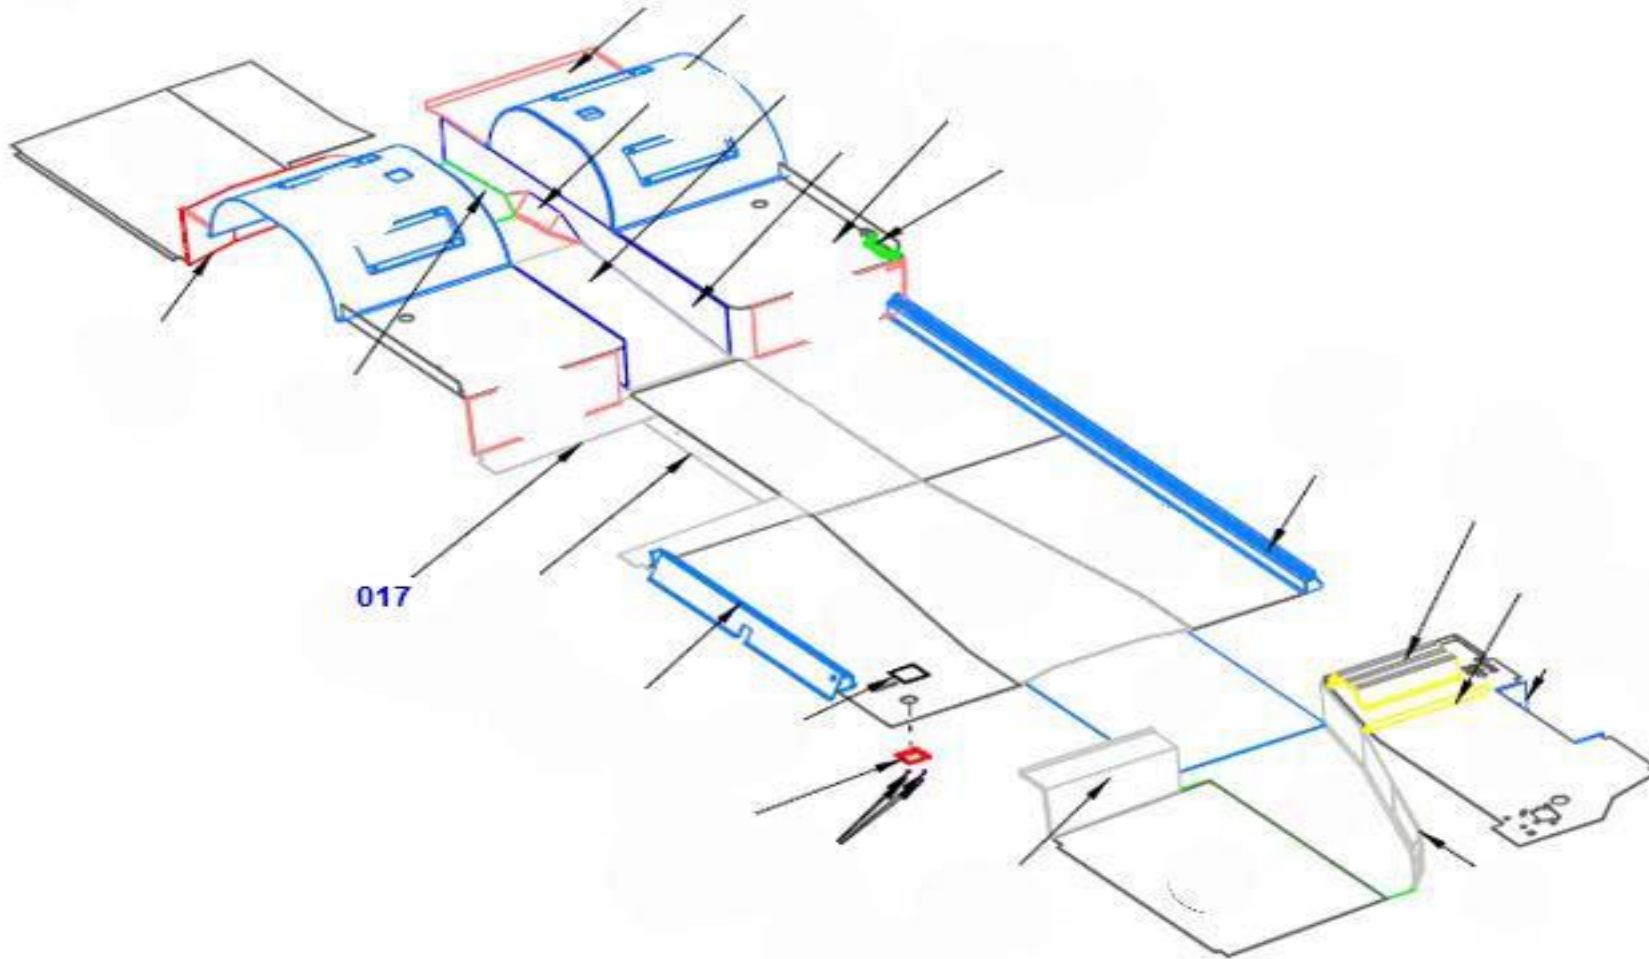

Floor And Seat Panels

Exterior Trim

0605

**0605****Exterior Trim****Floor And Seat Panels**

Picture No: EPL349150100-01

POZ	Part No	N.S.N	Code	Part Name (Türkçe)	Part Name (English)	Quantity
017	387035295201			<i>Floor And Seat Panels</i> SAC, TABAN ORTA KAPI YAN	PLATE, BASE CENTER DOOR SIDE	2
Floor And Seat Panels				Exterior Trim	0605	