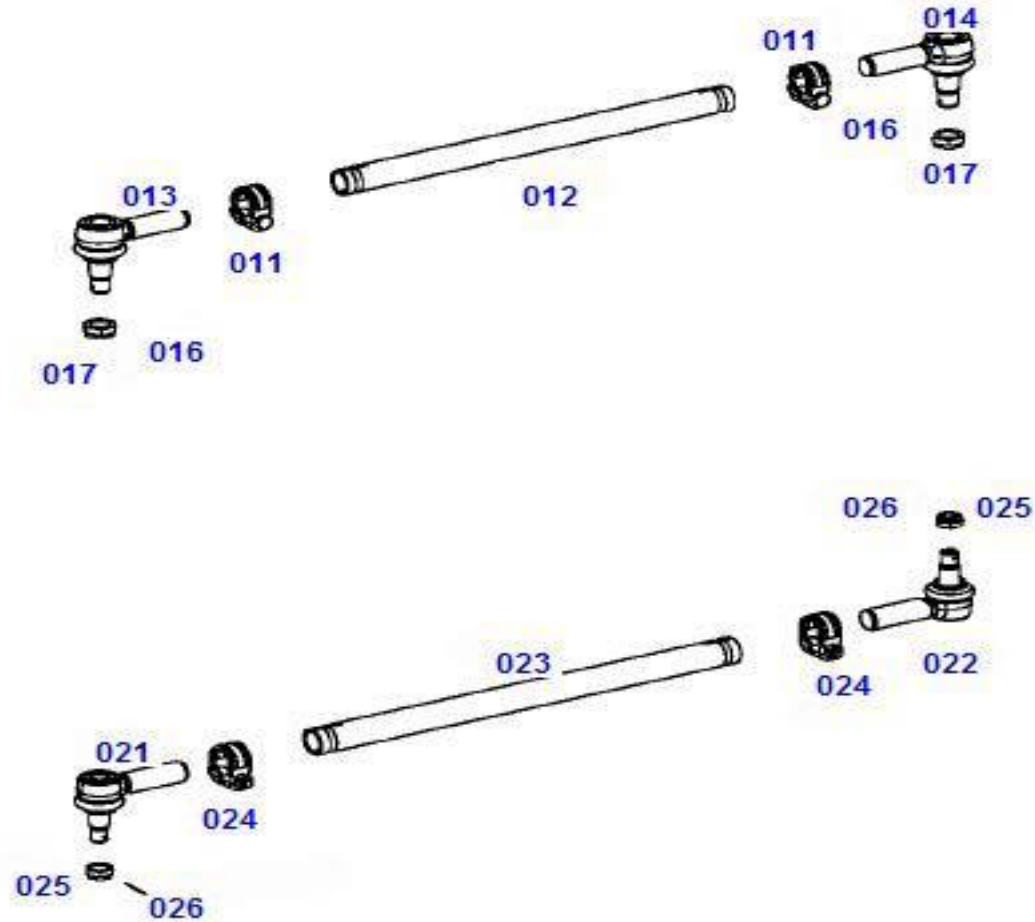

Front Axle

Steering- Axle-Brake

0403

**0403**

**Steering- Axle-Brake**

**Front Axle**

Picture No: 4474075225-005

POZ	Part No	N.S.N	Code	Part Name (Türkçe)	Part Name (English)	Quantity
				<i>Front Axle</i>		
010	0501.007.090			TIE ROD	DISC BRAKE	
011	0501.208.368			CLAMP	CLAMP	
012	0501.319.387			TUBE	ASSEMBLY GREASE	
013	0501.211.834			BALL JOINT	BALL JOINT	
014	0501.211.835			BALL JOINT	BALL JOINT	
016	0631.701.047			COTTER PIN	COTTER PIN	
017	0637.010.052			HEXAGON SLOTTED NUT	HEXAGON SLOTTED NUT	
020	0501.214.977			TIE ROD	GASKET	
021	0501.322.596			BALL JOINT	BALL JOINT	
022	0501.322.597			BALL JOINT	BALL JOINT	
023	0501.322.598			TUBE	BALL JOINT	
024	0501.208.368			CLAMP	CLAMP	
025	0637.010.025			HEXAGON SLOTTED NUT	HEXAGON SLOTTED NUT	
026	0631.701.135			COTTER PIN	COTTER PIN	
<b>Front Axle</b>				<b>Steering- Axle-Brake</b>		<b>0403</b>