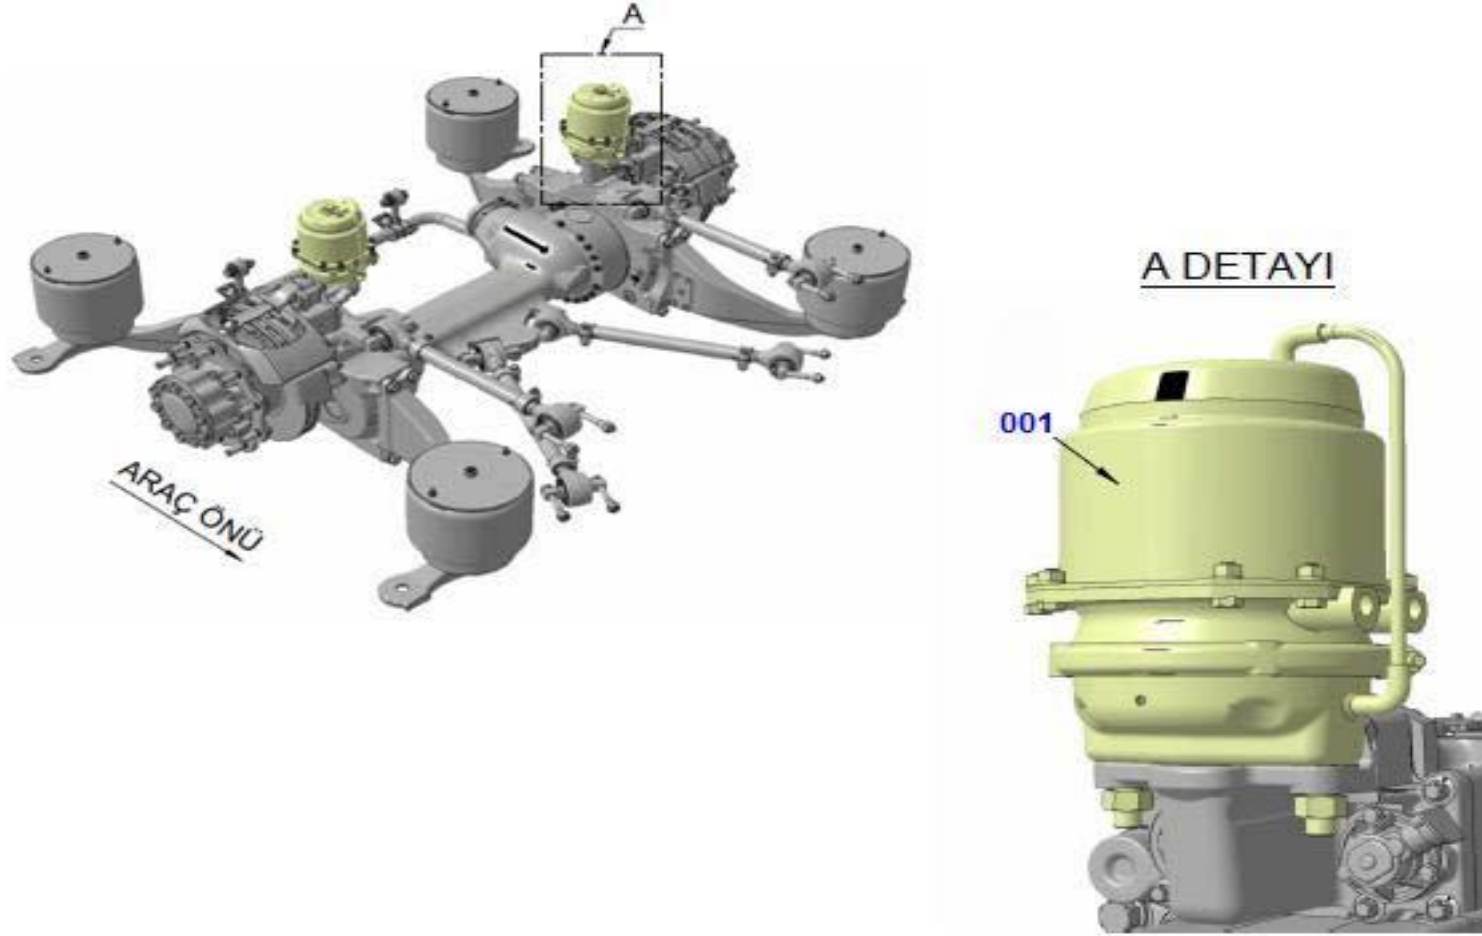

0401

Steering- Axle-Brake

Rear Wheel Brake

Picture No: EPL343050100-00