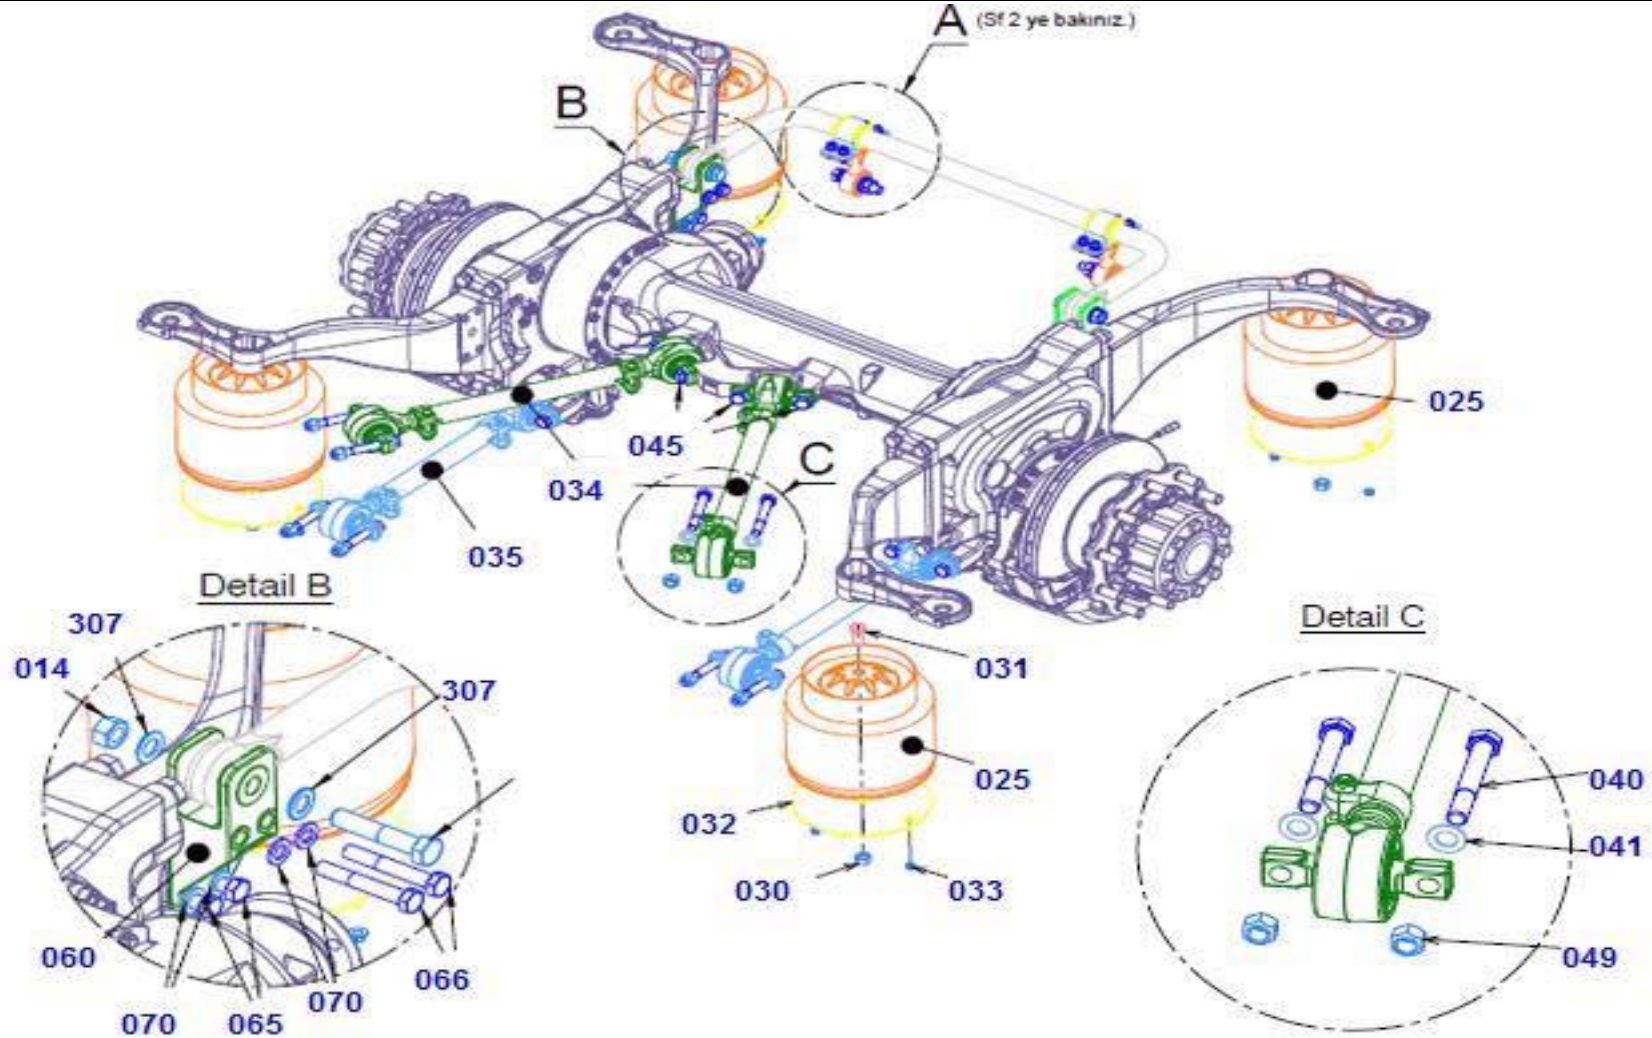

0502

Suspension

Rear Suspension

Picture No: EPL344600100-00

POZ	Part No	N.S.N	Code	Part Name (Türkçe)	Part Name (English)	Quantity
				<i>Rear Suspension</i>		
014	300510020401			SOMUN, AKB M20X1. 5, INCE D. DIN934	NUT, HEX M20X1. 5, FINE T. DIN934	4
025	387034728001			HAVA KORUGU, ARKA SUSPANSIYON	AIR BELLOW, REAR SUSPENSION	4
030	300510018401			SOMUN, AKB M18X1. 5, INCE D. DIN934	NUT, HEX M18X1. 5, FINE T. DIN934	4
031	300061840401			CIVATA, AKB M18X1. 5X40, INCE D. DIN961	BOLT, HEX M18X1. 5X40, FINE T. DIN961	4
032	387034417001			PLAKA, KORUK BAGLANTI	LICENSE PLATE, BELLOWS JOINT	4
033	300670008401			SOMUN, FLN M8X1. 25, KALIN D. DIN6923	NUT, FLN M8X1. 25, COARSE T. DIN6923	8
034	387036931001			V ROD	V ROD	2
035	387036932001			L-ROT	L-ROD	2
040	387034986401			CIVATA, M18X1. 5X130, DIN 960	BOLT, M18X1. 5X130, DIN 960	8
041	301000018401			RONDELA, Ø18, HV300	WASHER, Ø18, HV300	8
045	300061860701			CIVATA, AKB M18X1. 5X60, INCE D. DIN961	BOLT, HEX M18X1. 5X60, FINE T. DIN961	8
049	387030082401			SOMUN, M18X1. 5, DIN 980/V	NUT, M18X1. 5, DIN 980/V	8
060	387040782101			BRAKET, STABILIZER	BRACKET, STABILIZER	2
065	300061640401			CIVATA, AKB M16X1. 5X40, INCE D. DIN961	BOLT, HEX M16X1. 5X40, FINE T. DIN961	4
066	300081600401			CIVATA, AKB M16X1. 5X100	BOLT, HEX M16X1. 5X60, FINE T. DIN960	4
070	301000016401			RONDELA, D16x3 DIN 125	WASHER	8
307	301000020401			RONDELA, HV300 Ø20	WASHER, HV300 Ø20	8
Rear Suspension				Suspension		0502