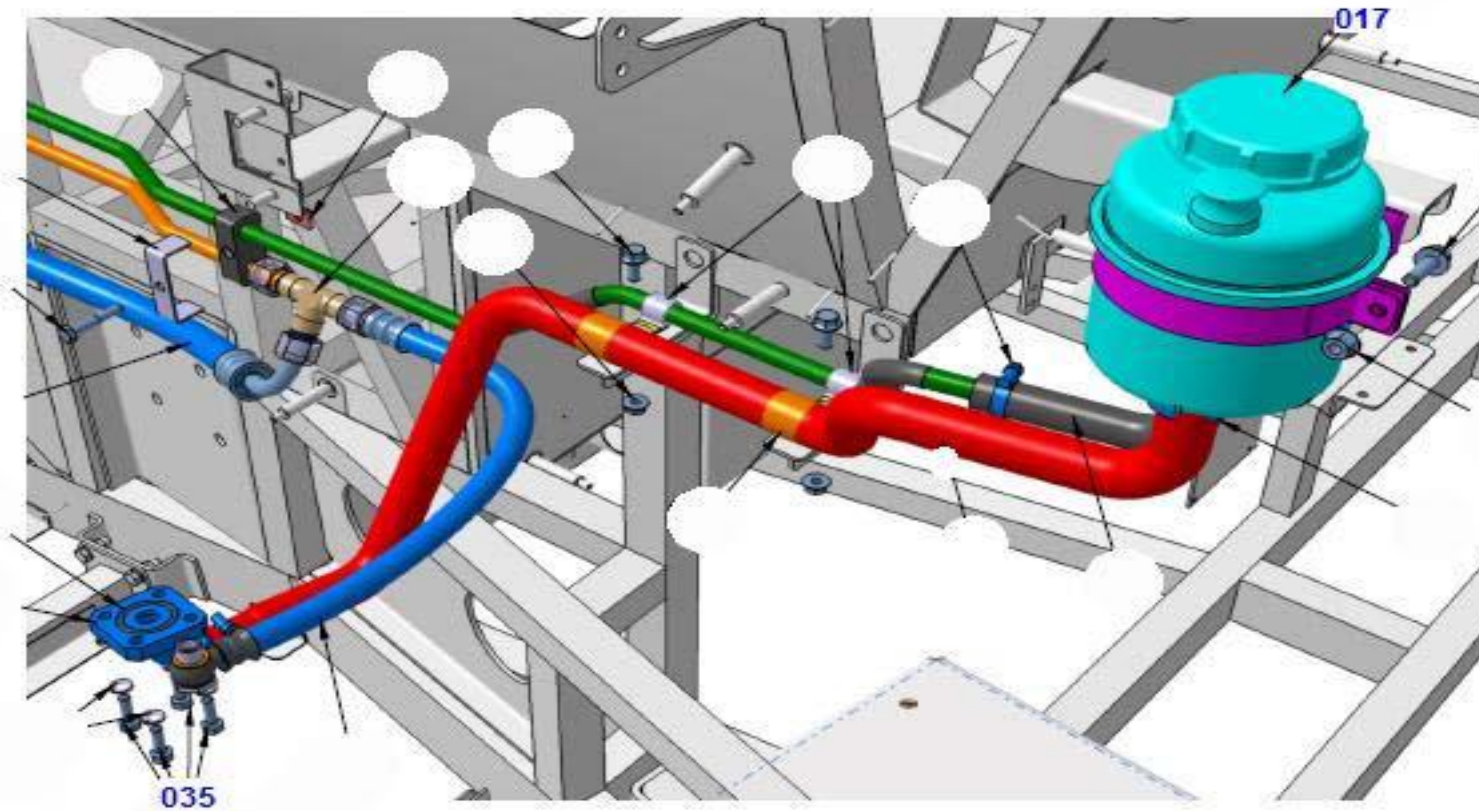

Power Steering Control System (Chassis Side)

Steering- Axle-Brake

0407

**0407**

**Steering- Axle-Brake**

**Power Steering Control System (Chassis Side)**

Picture No: EPL344350200-01

POZ	Part No	N.S.N	Code	Part Name (Türkçe)	Part Name (English)	Quantity
				<i>Power Steering Control System (Chassis Side)</i>		
002	387007003001			KAPAK, HID. DEPO DIR.	COVER, TANK, HYD. WHEEL	1
005	387007004001			FILTRE, DIR. YAG DEP.	STRAINER, OIL TANK	1
008	387007005001			SEVIYE CUBUGU	DIPSTICK	1
016	387037309001			CEMBER KOMP, DIR. YAG TANKI	BRACKET ASY. STEERING WHEEL OIL SUMP	1
017	387003056001			TANK, DIREKSIYON YAG	TANK, OIL, HYD STEERING	1
032	300120816601			CIVATA, FLN M8X1. 25X16, KALIN D. DIN6921	BOLT, FLN M8X1. 25X16, COARSE T. DIN6921	2
035	300010825601			CIVATA, AKB M8X1. 25X30, KALIN D. DIN933	BOLT, HEX M8X1. 25X25, COARSE T. DIN933	4
				<b>Power Steering Control System (Chassis Side)</b>	<b>Steering- Axle-Brake</b>	<b>0407</b>