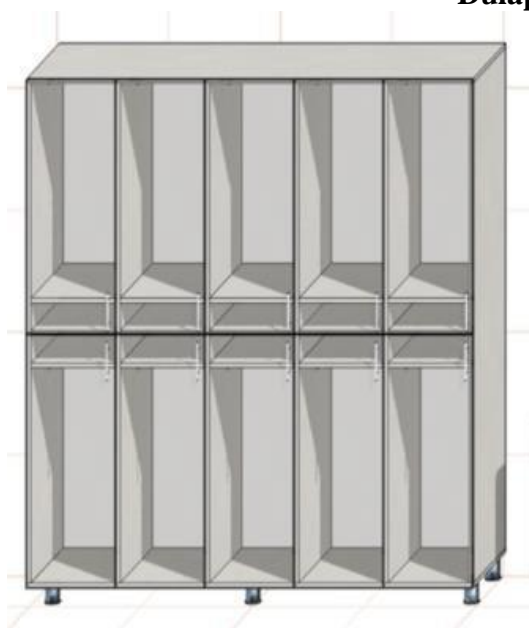

Desene tehnice, imagini

<p>nr. Pozitie din Oferta</p>	<p>Denumire mobilier</p>
<p>1.</p>	<p>Dulap cu 2 secții</p>  <p>A 3D perspective rendering of a modern wardrobe. The wardrobe is divided into two equal-width sections by a central vertical panel. Each section has a hanging rod with clothes: a light pink dress in the left section and a light pink top and a purple dress in the right section. Below the hanging area, there are two shelves in each section. The wardrobe is supported by four small, dark-colored feet. The overall color scheme is neutral, with light beige or tan panels and a white interior.</p>

Dulap cu 3 secții

2.

Dulap cu 5 secții

3.

Dulap cu 1 secție

4.

Dulap cu 1 secție

5.

Dulap cu 4 secții

6.

Dulap cu 1 secție

7.

8.

Dulap cu 2 secții

9.

Dulap cu 5 secții

14.

Rafturi 5500x2000x600 mm

Masă modulară

15.

16.

Rafturi 630x426x, 685x330 mm