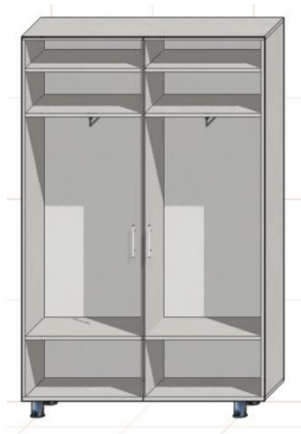

Desene tehnice, imagini

<p>nr. Pozitie din Oferta</p>	<p>Denumire mobilier</p>
<p>1.</p>	<p>Dulap cu 2 secții</p>  <p>A 3D perspective rendering of a modern wardrobe. The wardrobe is divided into two equal-width sections by a central vertical panel. Each section has a hanging rod with clothes: a light pink dress in the left section and a light pink top and a purple dress in the right section. Below the hanging area, there are two shelves in each section. The wardrobe is supported by four small, dark-colored feet. The overall color scheme is neutral, with light beige or tan panels and a white interior.</p>

Dulap cu 3 secții

2.

Dulap cu 5 secții

3.

Dulap cu 1 secție

4.

Dulap cu 1 secție

5.

Dulap cu 4 secții

6.

Dulap cu 1 secție

7.

8.

Dulap cu 2 secții

9.

Dulap cu 5 secții

14.

Rafturi 5500x2000x600 mm

Masă modulară

15.

16.

Rafturi 630x426x, 685x330 mm