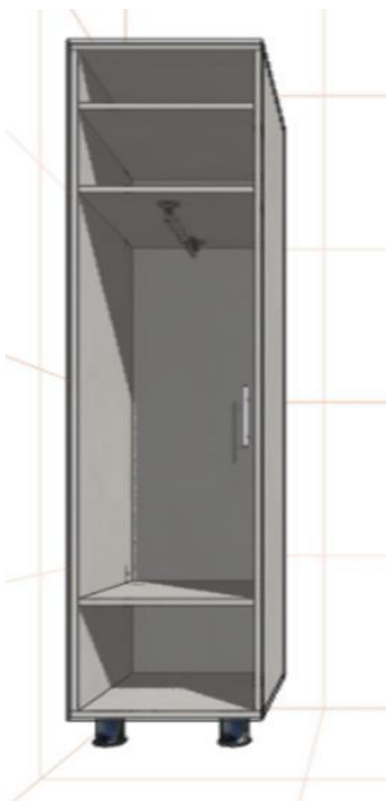

Desene tehnice, imagini

<p>nr. Pozitie din Oferta</p>	<p>Denumire mobilier</p>
<p>1.</p>	<p>Dulap cu 2 secții</p>  <p>A 3D perspective rendering of a modern wardrobe. The wardrobe is divided into two equal-width sections by a central vertical panel. Each section has a hanging rod with clothes: a light pink dress in the left section and a light pink top and a purple dress in the right section. Below the hanging area, there are two shelves in each section. The wardrobe is supported by four small, dark-colored feet. The overall color scheme is neutral, with light beige or tan panels and a white interior.</p>

Dulap cu 3 secții

2.

Dulap cu 5 secții

3.

Dulap cu 1 secție

4.

Dulap cu 1 secție

5.

Dulap cu 4 secții

6.

Dulap cu 1 secție

7.

8.

Dulap cu 2 secții

9.

Dulap cu 5 secții

14.

Rafturi 5500x2000x600 mm

Masă modulară

15.

16.

Rafturi 630x426x, 685x330 mm