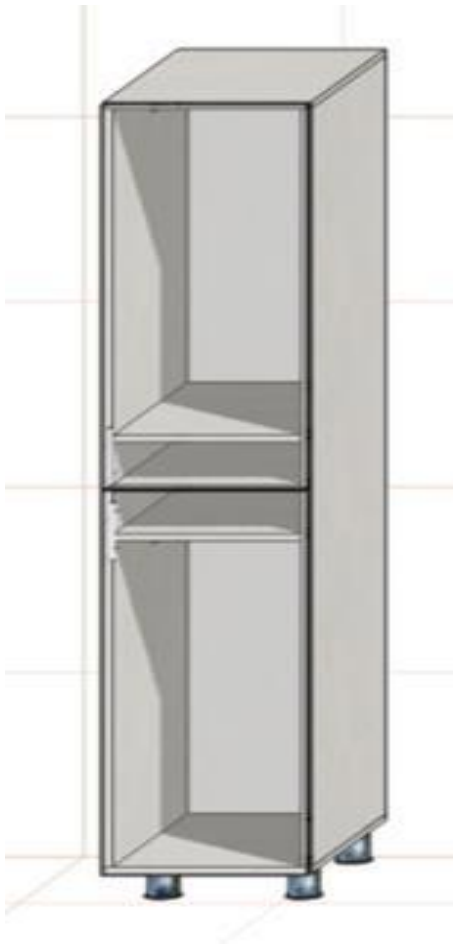

Desene tehnice, imagini

<p>nr. Pozitie din Oferta</p>	<p>Denumire mobilier</p>
<p>1.</p>	<p>Dulap cu 2 secții</p>  <p>A 3D perspective rendering of a modern wardrobe. The wardrobe is divided into two equal-width sections by a central vertical panel. Each section has a hanging rod with clothes: a light pink dress in the left section and a light pink top and a purple dress in the right section. Below the hanging area, there are two shelves in each section. The wardrobe is supported by four small, dark-colored feet. The overall color scheme is neutral, with light beige or tan panels and a white interior.</p>

Dulap cu 3 secții

2.

Dulap cu 5 secții

3.

Dulap cu 1 secție

4.

Dulap cu 1 secție

5.

Dulap cu 4 secții

6.

Dulap cu 1 secție

7.

8.

Dulap cu 2 secții

9.

Dulap cu 5 secții

14.

Rafturi 5500x2000x600 mm

Masă modulară

15.

16.

Rafturi 630x426x, 685x330 mm