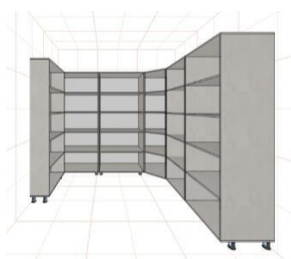

Desene tehnice, imagini

<p>nr. Pozitie din Oferta</p>	<p>Denumire mobilier</p>
<p>1.</p>	<p>Dulap cu 2 secții</p>  <p>A 3D perspective rendering of a modern wardrobe. The wardrobe is divided into two equal-width sections by a central vertical panel. Each section has a hanging rod with clothes: a light pink dress in the left section and a light pink top and a purple dress in the right section. Below the hanging area, there are two shelves in each section. The wardrobe is supported by four small, dark-colored feet. The overall color scheme is neutral, with light beige or tan panels and a white interior.</p>

Dulap cu 3 secții

2.

Dulap cu 5 secții

3.

Dulap cu 1 secție

4.

Dulap cu 1 secție

5.

Dulap cu 4 secții

6.

Dulap cu 1 secție

7.

8.

Dulap cu 2 secții

9.

Dulap cu 5 secții

14.

Rafturi 5500x2000x600 mm

Masă modulară

15.

16.

Rafturi 630x426x, 685x330 mm