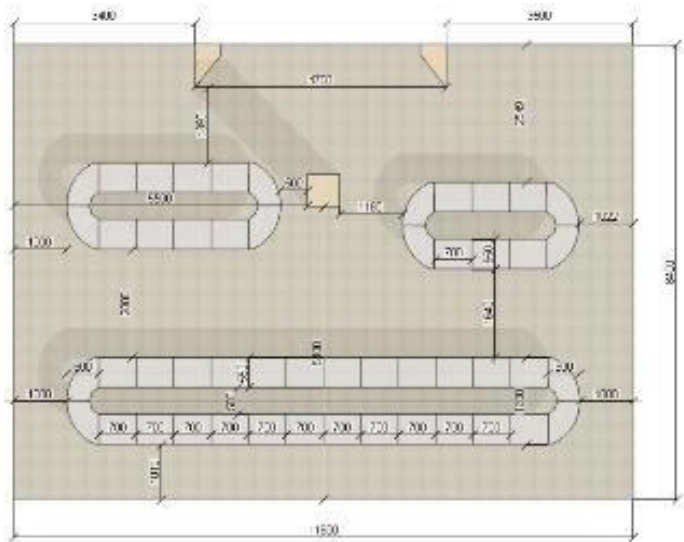

Desene tehnice, imagini

<p>nr. Pozitie din Oferta</p>	<p>Denumire mobilier</p>
<p>1.</p>	<p>Dulap cu 2 secții</p>  <p>A 3D perspective rendering of a modern wardrobe. The wardrobe is divided into two equal-width sections by a central vertical panel. Each section has a hanging rod with clothes: a light pink dress in the left section and a light pink top and a purple dress in the right section. Below the hanging area, there are two shelves in each section. The wardrobe is supported by four small, dark-colored feet. The overall color scheme is neutral, with light beige or tan panels and a white interior.</p>

Dulap cu 3 secții

2.

Dulap cu 5 secții

3.

Dulap cu 1 secție

4.

Dulap cu 1 secție

5.

Dulap cu 4 secții

6.

Dulap cu 1 secție

7.

8.

Dulap cu 2 secții

9.

Dulap cu 5 secții

14.

Rafturi 5500x2000x600 mm

Masă modulară

15.

16.

Rafturi 630x426x, 685x330 mm