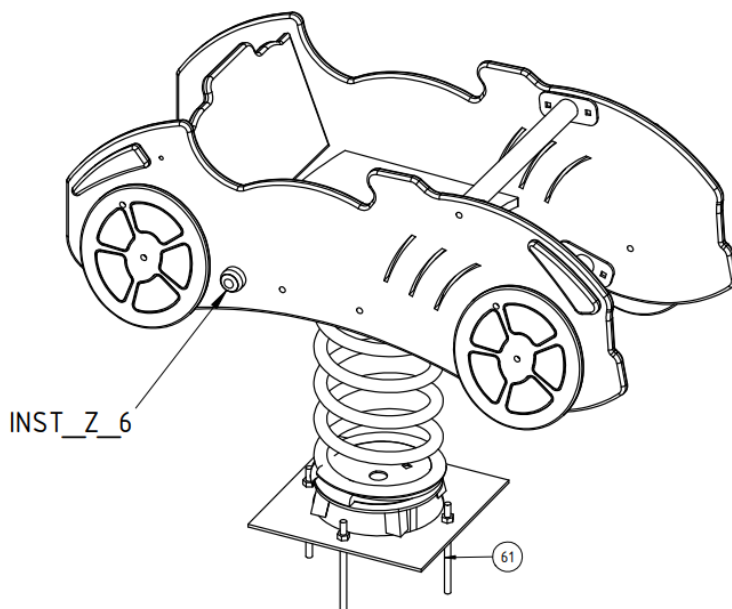

Dimensions	104 x 83 <i>cm</i>
Safety zone	364 x 283 <i>cm</i>
Safety zone area	9,43 m <sup>2</sup>
Overall height	85 <i>cm</i>
Free fall height	40 <i>cm</i>
Amount of users	2
Product complies with EN 1176-1:2017-12	YES
Availability of spare parts	YES
Age range	1-12

Dimension	Safety zone dimension	Overall height	Free fall height	The product complies with EN 1176-1: 2017	Age range
104 x 83 cm	364 x 283 cm	85 cm	40 cm	Yes	1 - 12

Dimension	Safety zone dimension	Overall height	Free fall height	The product complies with EN 1176-1: 2017	Age range
104 x 83 cm	364 x 283 cm	85 cm	40 cm	Yes	1 - 12