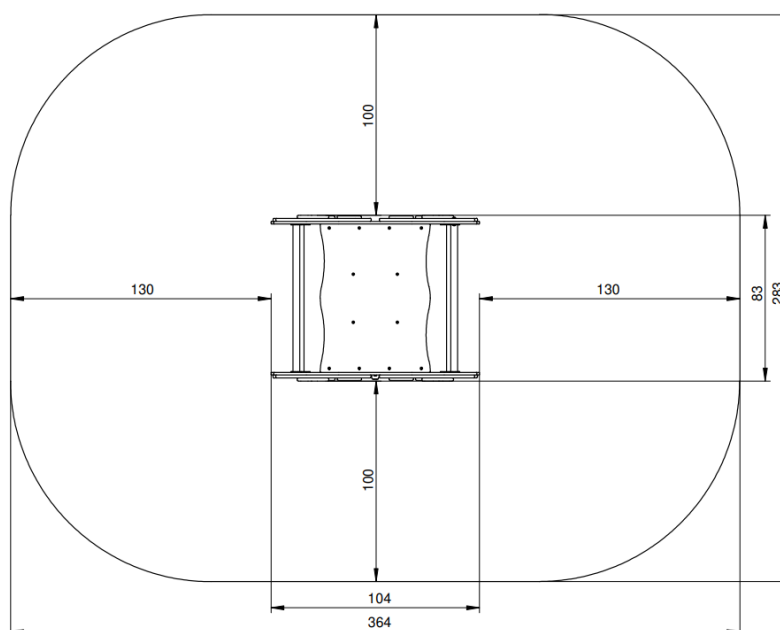

Dimensions	104 x 83 <i>cm</i>
Safety zone	364 x 283 <i>cm</i>
Safety zone area	9,43 m <sup>2</sup>
Overall height	85 <i>cm</i>
Free fall height	40 <i>cm</i>
Amount of users	2
Product complies with EN 1176-1:2017-12	YES
Availability of spare parts	YES
Age range	1-12

Dimension	Safety zone dimension	Overall height	Free fall height	The product complies with EN 1176-1: 2017	Age range
104 x 83 cm	364 x 283 cm	85 cm	40 cm	Yes	1 - 12

Dimension	Safety zone dimension	Overall height	Free fall height	The product complies with EN 1176-1: 2017	Age range
104 x 83 cm	364 x 283 cm	85 cm	40 cm	Yes	1 - 12