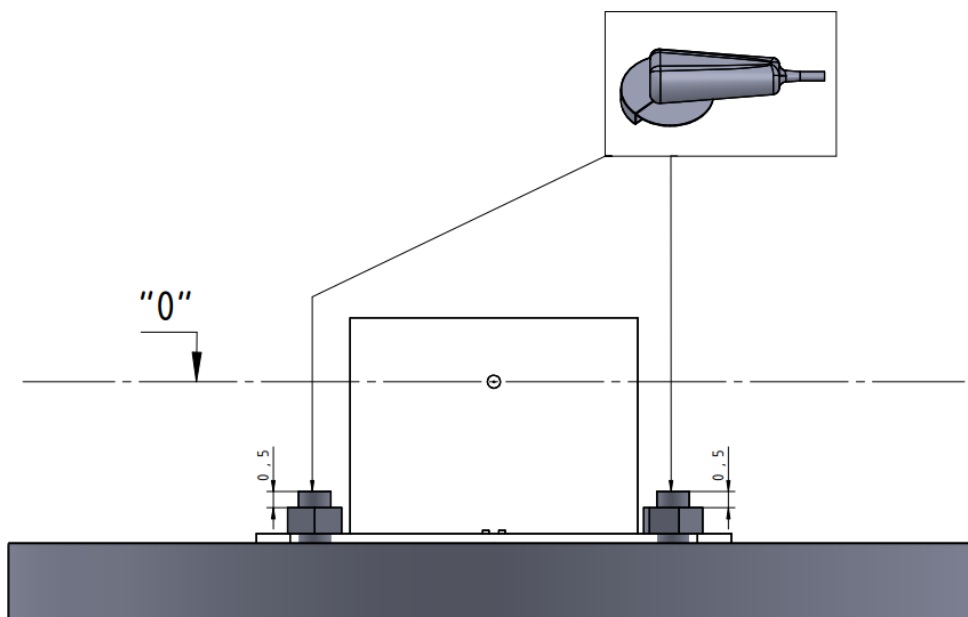

Dimensions	104 x 83 <i>cm</i>
Safety zone	364 x 283 <i>cm</i>
Safety zone area	9,43 m <sup>2</sup>
Overall height	85 <i>cm</i>
Free fall height	40 <i>cm</i>
Amount of users	2
Product complies with EN 1176-1:2017-12	YES
Availability of spare parts	YES
Age range	1-12

Dimension	Safety zone dimension	Overall height	Free fall height	The product complies with EN 1176-1: 2017	Age range
104 x 83 cm	364 x 283 cm	85 cm	40 cm	Yes	1 - 12

Dimension	Safety zone dimension	Overall height	Free fall height	The product complies with EN 1176-1: 2017	Age range
104 x 83 cm	364 x 283 cm	85 cm	40 cm	Yes	1 - 12