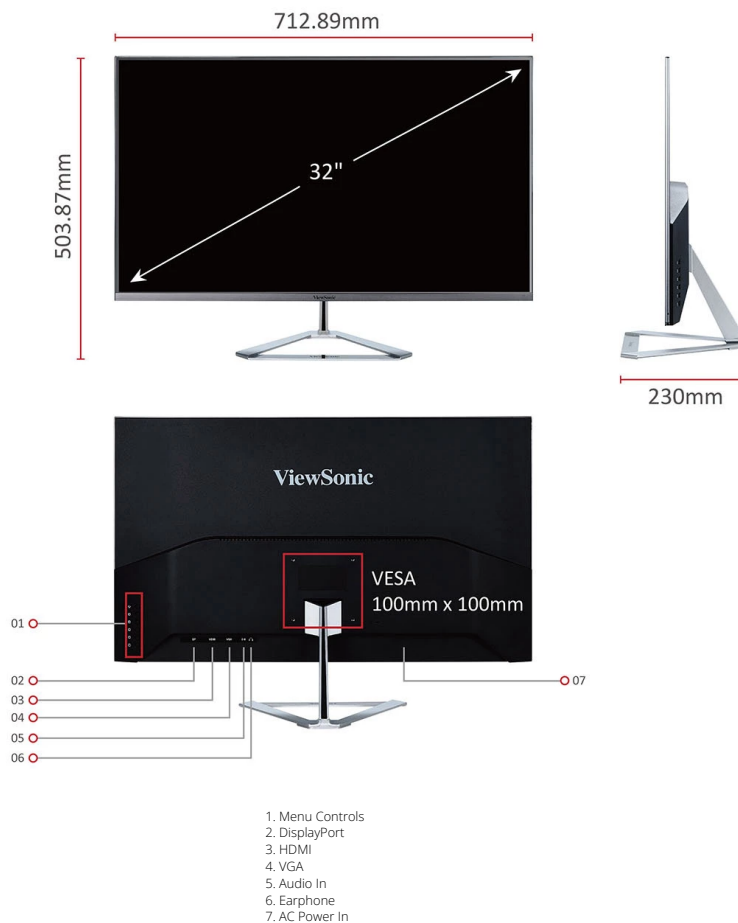

Key Features

- SuperClear® IPS Technology
- Frameless Bezel and metallic triangle stand
- Full HD 1080p resolution
- 75Hz Refresh Rate with Adaptive Sync
- HDR10 Support

Product Description

The ViewSonic VX3276-MHD-3 is the perfect blend of style and performance with features that include a sizeable 32" (31.5" viewable) Full HD display and minimalist design. With an ultra-slim profile, metallic silver triangle stand, and sleek edge-to-edge frameless bezel, the monitor has a premium feel that fits nicely both at home and in the office. VX3276-MHD-3 features 1080p resolution, IPS-type panel technology and support for industry standard HDR10. Combined with dual integrated speakers, this monitor produces astonishing visual and sound effects from multimedia contents.

DISPLAY

Display Size (in.):	32
Viewable Area (in.):	31.5
Panel Type:	IPS Technology
Resolution:	1920 x 1080
Resolution Type:	FHD (Full HD)
Static Contrast Ratio:	1,200:1 (typ)
Dynamic Contrast Ratio:	80M:1
Light Source:	LED
Brightness:	250 cd/m ² (typ)
Colors:	16.7M
Color Space Support:	8 bit true
Aspect Ratio:	16:9
Response Time (Typical GTG):	4ms
Viewing Angles:	178° horizontal, 178° vertical
Backlight Life (Hours):	30000 Hrs (Min)
Curvature:	Flat
Refresh Rate (Hz):	75
Variable Refresh Rate Technology:	Yes
Blue Light Filter:	Yes
Flicker-Free:	Yes
Color Gamut:	NTSC: 72% size (Typ) sRGB: 104% size (Typ)
Pixel Size:	0.364 mm (H) x 0.364 mm (V)
Surface Treatment:	Anti-Glare (Semi-Glossy), Hard Coating (3H)

COMPATIBILITY

PC Resolution (max):	1920x1080
Mac® Resolution (max):	1920x1080
PC Operating System:	Windows 7/8/8.1/10/11 certified; macOS tested
Mac® Resolution (min):	1920x1080

CONNECTOR

VGA:	1
3.5mm Audio In:	1
3.5mm Audio Out:	1
HDMI 1.4:	1
DisplayPort:	1
Power in:	3-pin Socket (IEC C14 / CEE22)