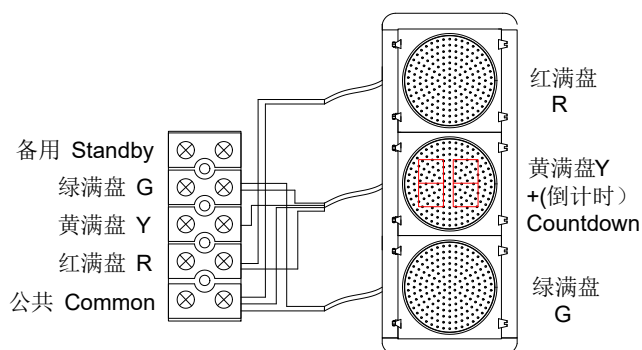

## Φ300mm RG & Y(with R&G Countdown Timer) Full Ball Traffic Light

**Model No. : JD300-3-FM31 TYPE04**

### Connection Sketch

## Technical Parameters:

Color	LED Qty	Light Intensity(cd)	Wave length	Viewing angle		Power	Working Voltage	Housing Material
				L/ R	U/D			
Red ball	168pcs	≥400cd	625±5nm	30°	30°	≤11W	12/24VDC; 85V-265VAC , 50/60HZ	PC UV resistant
Yellow ball	170pcs	≥400cd	590±5nm	30°	30°	≤11W		
Green ball	168pcs	≥600cd	505±5nm	30°	30°	≤9W		
Red timer	64pcs	≥5000cd/m <sup>2</sup>	625±5nm	30°	30°	≤10W		
Green timer	64pcs	≥5000cd/m <sup>2</sup>	505±5nm	30°	30°	≤10W		