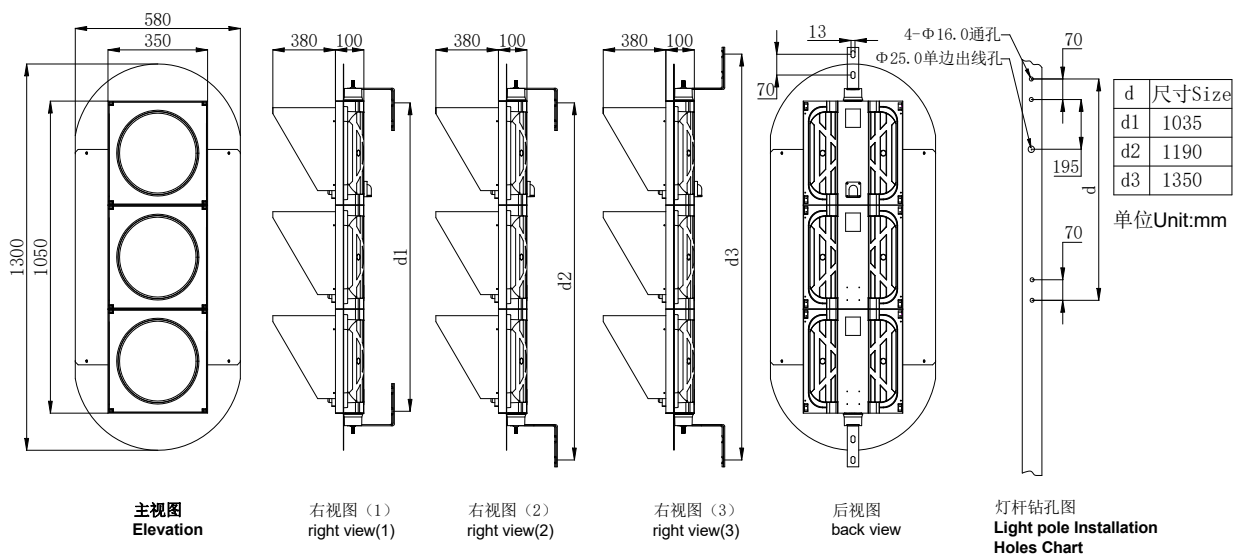

Technical Parameters:

Color	LED Qty	Light Intensity(cd)	Wave length	Viewing angle		Power	Working Voltage	Housing Material
				L/ R	U/D			
Red ball	168pcs	≥400cd	625±5nm	30°	30°	≤11W	12/24VDC; 85V-265VAC , 50/60HZ	PC UV resistant
Yellow ball	170pcs	≥400cd	590±5nm	30°	30°	≤11W		
Green ball	168pcs	≥600cd	505±5nm	30°	30°	≤9W		
Red timer	64pcs	≥5000cd/m²	625±5nm	30°	30°	≤10W		
Green timer	64pcs	≥5000cd/m²	505±5nm	30°	30°	≤10W		

Packing Info. :

Carton size	QTY	GW	NW	Wrapper	Volume(m³)
1.23*0.42*0.22 m	1pcs/carton	12.5 KGS	10.52 KGS	K=K Carton	0.114

Packing List :

Name	Light	L Bracket	Sun visor	Target Board	M4×10 Screw	M4×10 Screw and Nut with Gasket	M4×20 Screw	Wiring Box and Gasket	Fastener	Manual and Certificate
Qty.(pcs)	1	2	3	4	32	4	4	1	4	1

Installation Sketch