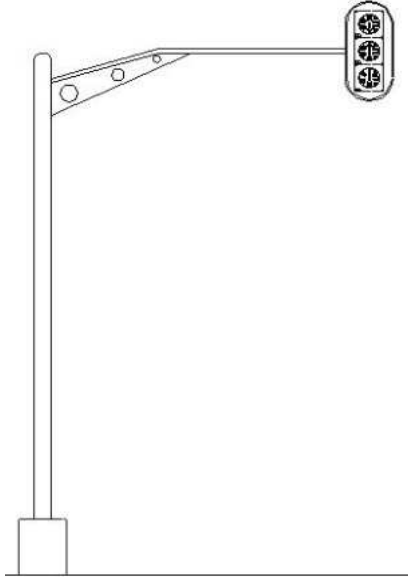

## Packing List :

Name	Light	L Bracket	Sun visor	Target Board	M4×10 Screw	M4×10 Screw and Nut with Gasket	M4×20 Screw	Wiring Box and Gasket	Fastener	Manual and Certificate
Qty.(pcs)	1	2	3	4	32	4	4	1	4	1

## Installation Sketch

Yangzhou Fama Intelligent Equip. Co.Ltd

Professional LED Traffic Lights Manufacturer & Exporter

[www.ledtrafficlight.cn](http://www.ledtrafficlight.cn)

**Vertical installation**

**Horizontal installation**