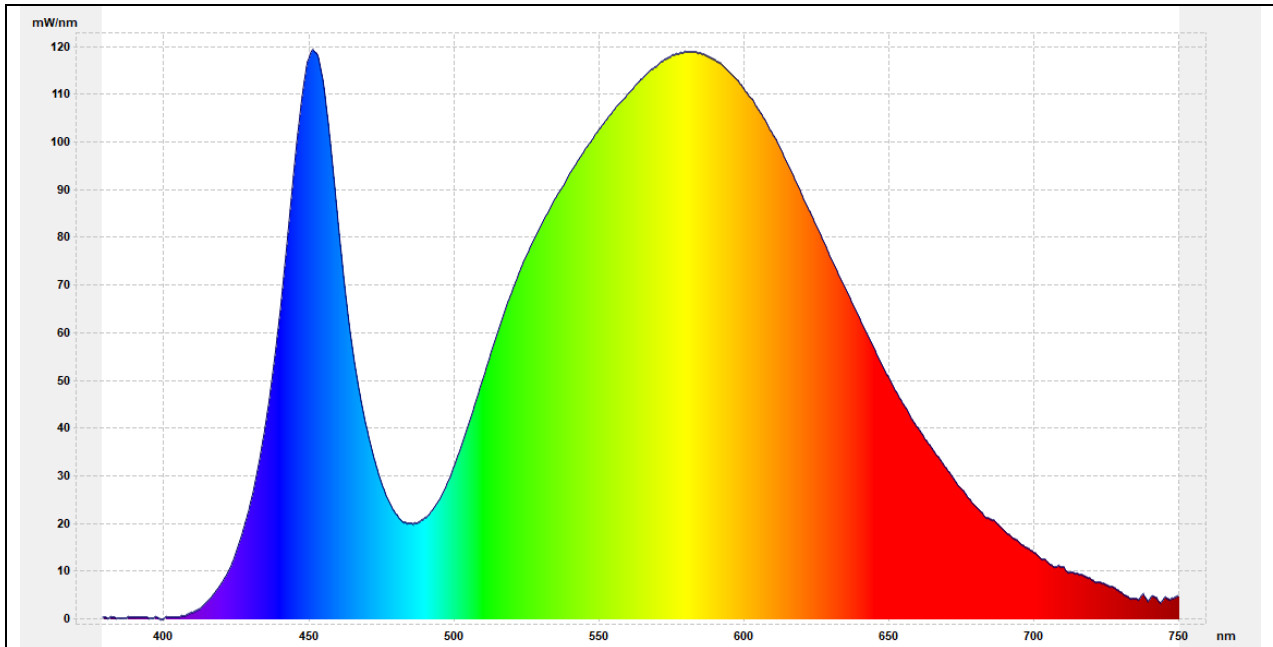

LUG®

LUG Light Factory Ltd.
Producer of Professional Lighting Fittings

4. INTEGRATED SPECTRUM