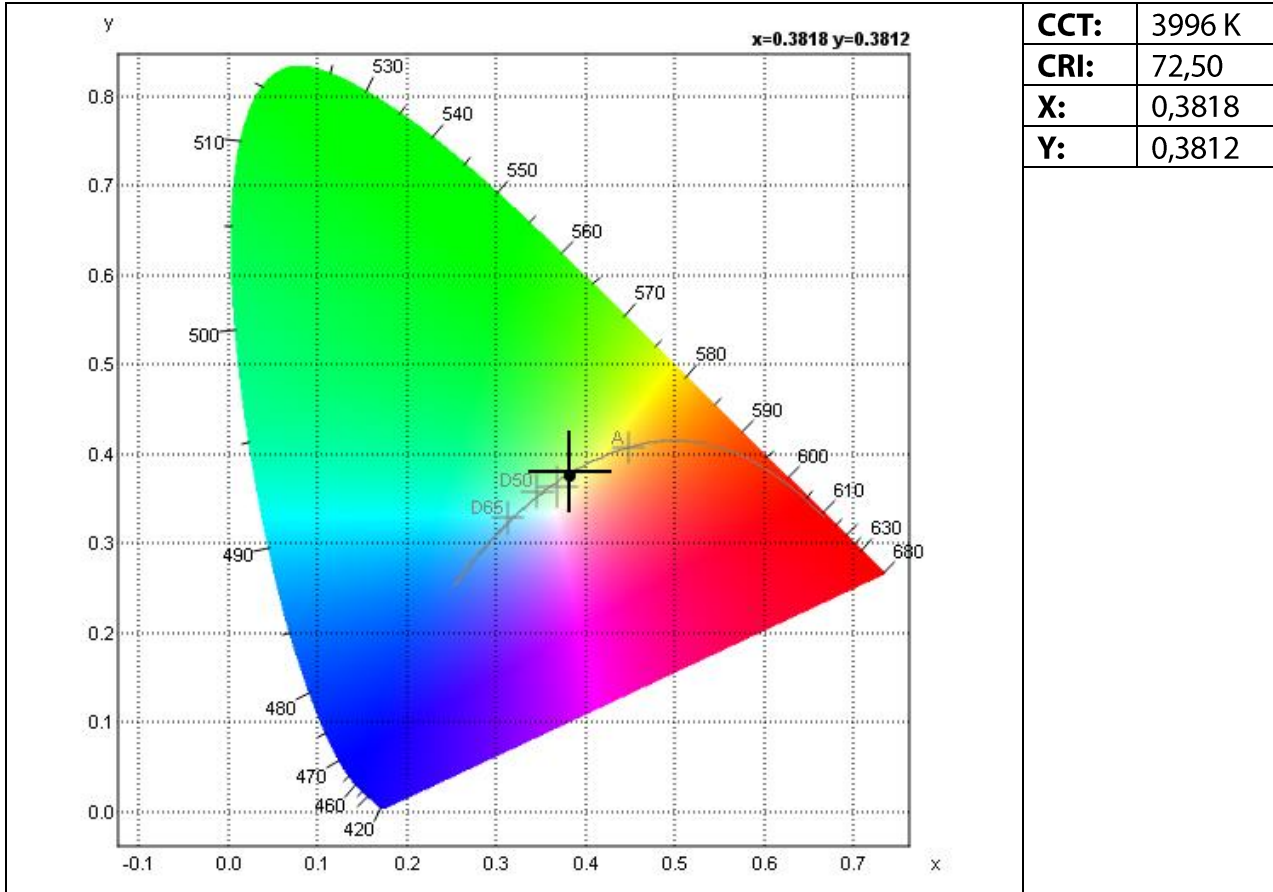

5. CIE CHART (1931, 2° observer)

LUG Light Factory Ltd.
Producer of Professional Lighting Fittings
Poland, 65-127 Zielona Góra, Gorzowska 11
e-mail: lug@lug.com.pl
web: www.lug.com.pl

Central Office:
LUG Light Factory Ltd.
Poland, 65-127 Zielona Góra, Gorzowska 11
tel. +48 68 45 33 200
fax +48 68 45 33 201

VAT No: PL9291785452, REGON: 080212116, Commercial Register (KRS) 0000290498, WEE E0001382WZ, Registered at: District Court of city Zielona Góra, VIII Commercial Department of the National Court Register, Share capital 29 000 000 PLN Bank account: Bank Zachodni WBK S.A. O/Zielona Góra 09 1090 1535 0000 0001 0784 5922