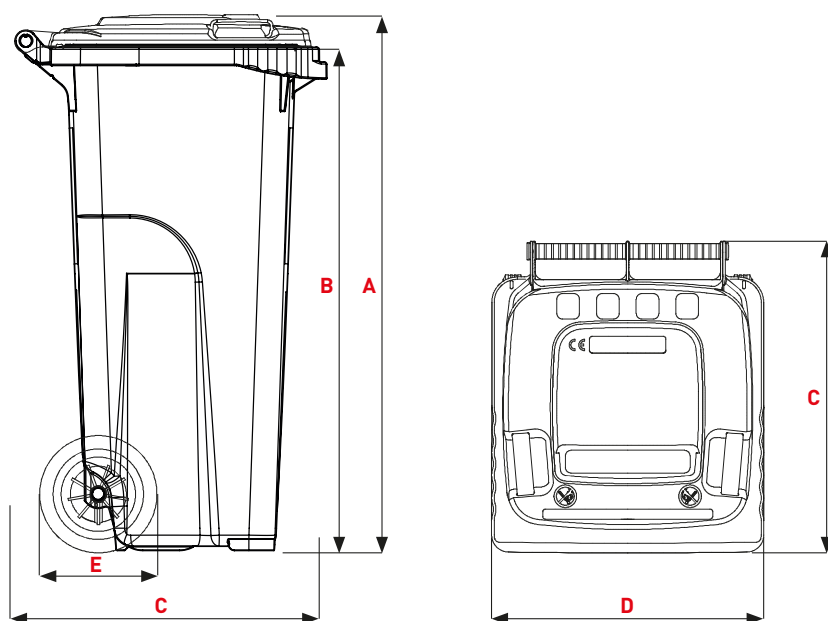

CITYBAC®

120L

NEW!

SULO®

Citybac® 120L

PRODUCT DETAILS

- 1 Standard Lid
- 2 Handles 2x
- 3 Lid rivet 2x
- 4 Marking areas
- 5 Six points of support
- 6 Foot step

- A Body reinforced with beads
- B Continuous handle bar
- C DIN comb lifting system, double stage
- D SULO sticker / Marking areas
- E External wheels
- F Chip nest as standard
- G Lateral grip surfaces with wave profile

**STANDARD LID****Dimensions (mm)**

A Height total ~	947,5
B Comb height ~	889
C Bin depth ~	551,5
D Width total ~	480
E Wheel diameter ~	200

Weights

Nominal volume (L)	120
Empty weight (kg) ~	8,9
Max. filling weight (kg) ~ EN 840 Norm	48
Max. total weight (kg) ~	60

DESIGN LID**Dimensions (mm)**

A Height total ~	951,5
B Comb height ~	889
C Bin depth ~	551,5
D Width total ~	480
E Wheel diameter ~	200

Weights

Nominal volume (L)	120
Empty weight (kg) ~	8,9
Max. filling weight (kg) ~ EN 840 Norm	48
Max. total weight (kg) ~	60

Full axle

WHEELS

Ø 200 mm

120 LITRE

LOCKING SYSTEMS

Padlock device 1x ■

Triangular Locks

with open position ■