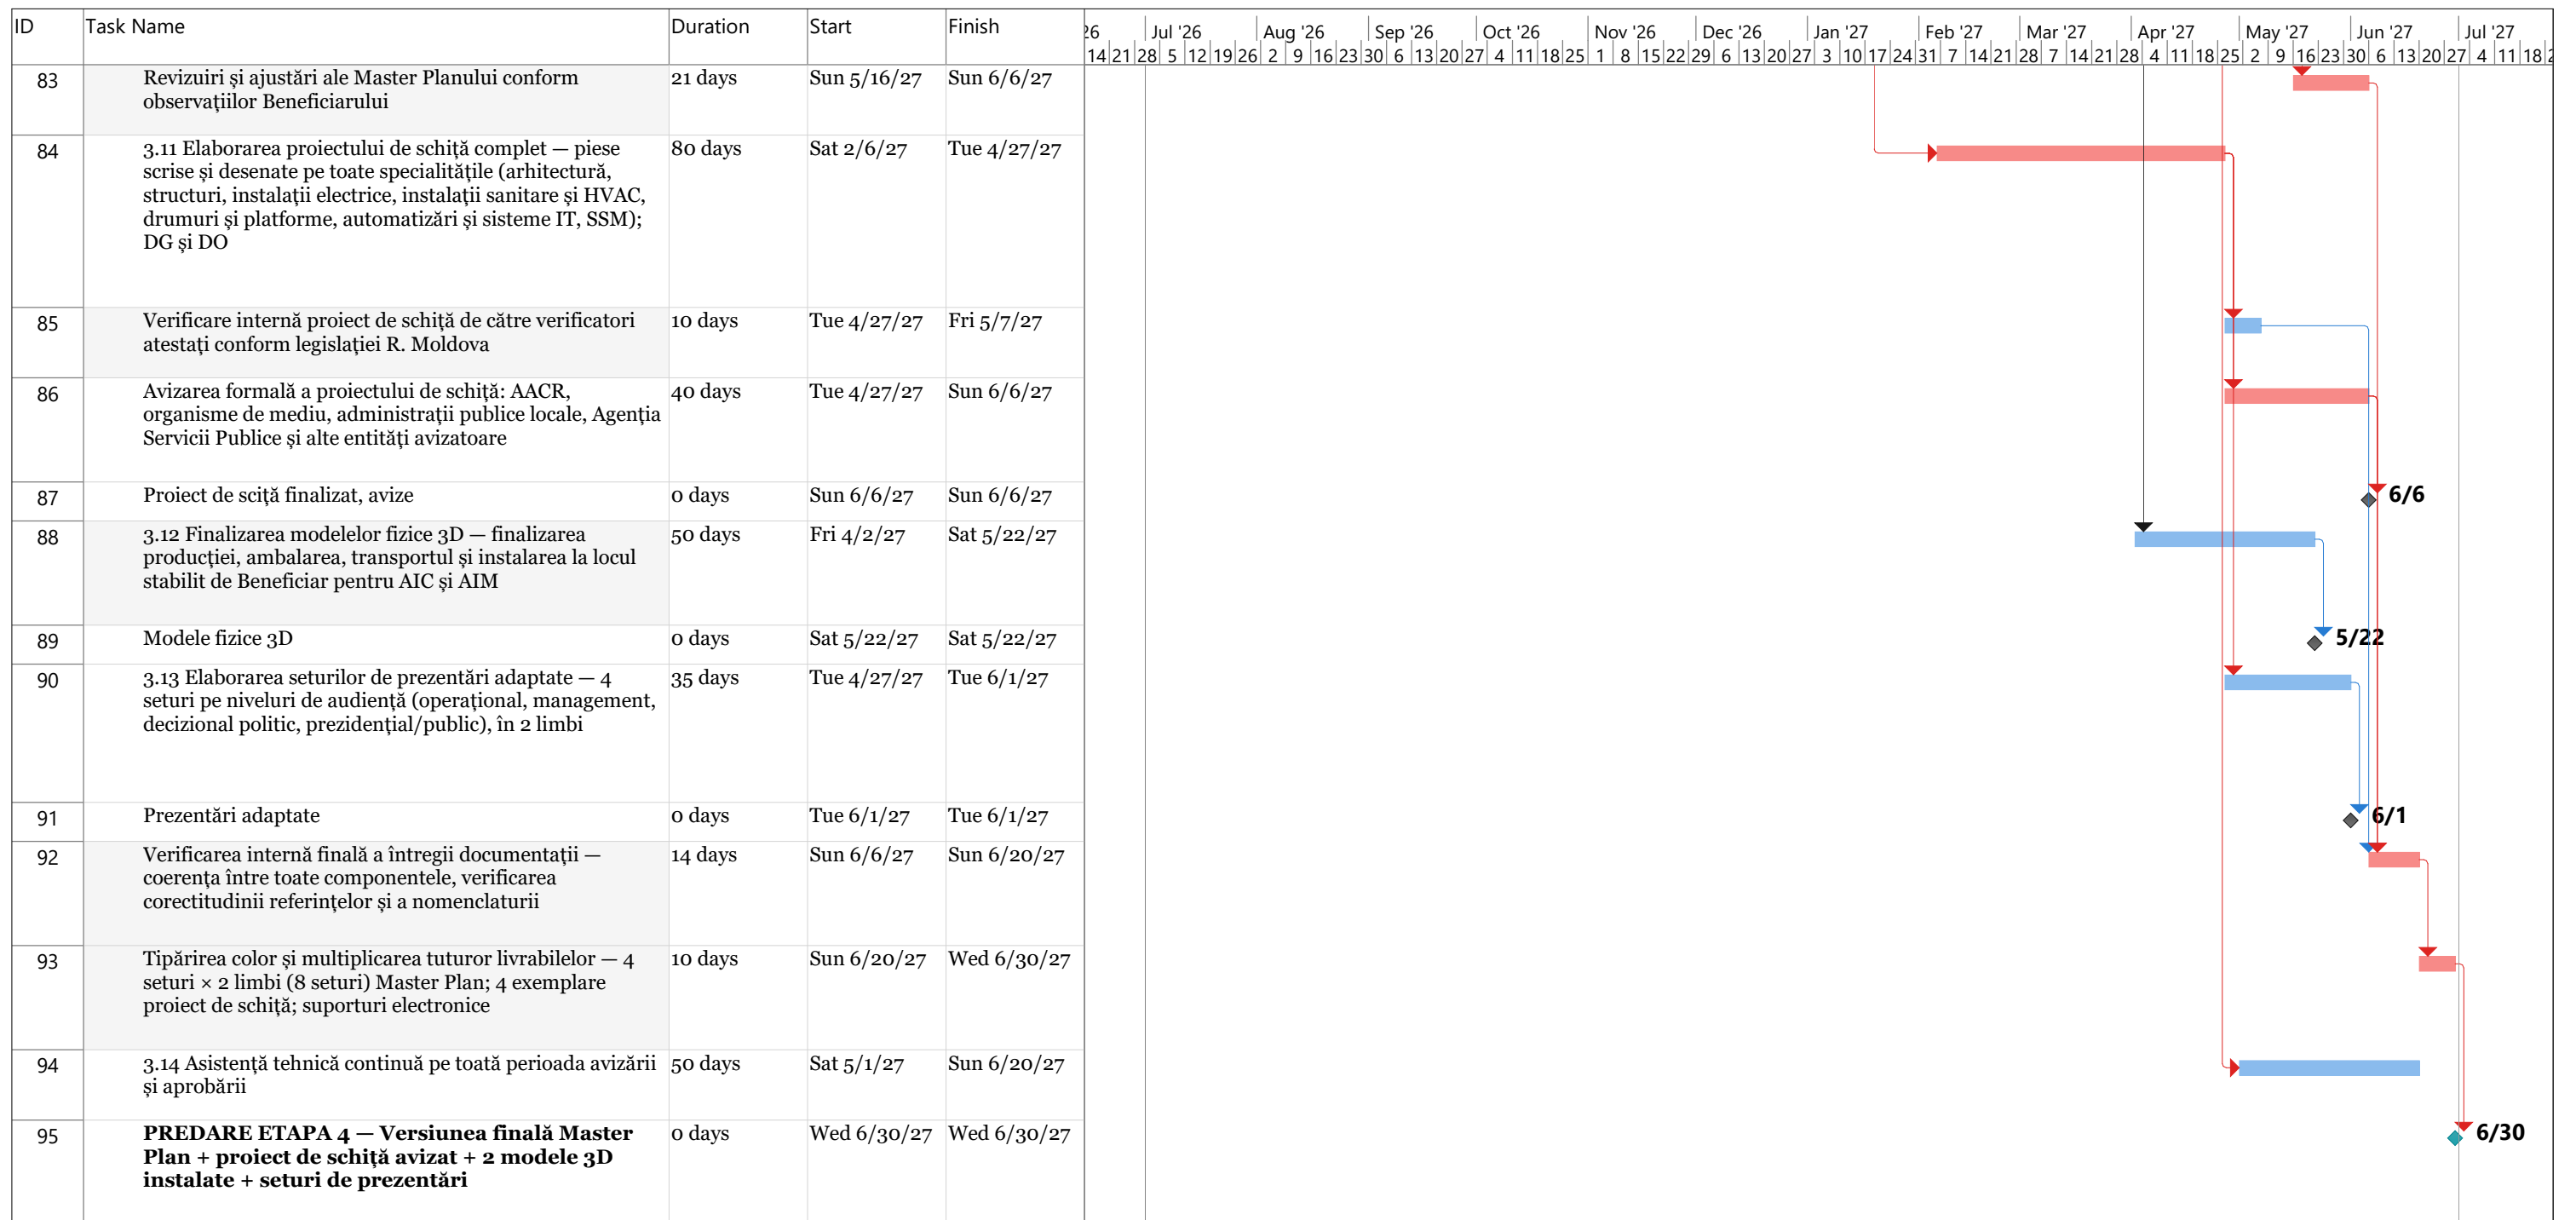

Project: Gantt_Masterplan_Chiș
Date: Sun 4/26/26

Task		Inactive Task		Manual Summary Rollup		External Milestone		Manual Progress	
Split		Inactive Milestone		Manual Summary		Deadline			
Milestone		Inactive Summary		Start-only		Critical			
Summary		Manual Task		Finish-only		Critical Split			
Project Summary		Duration-only		External Tasks		Progress			