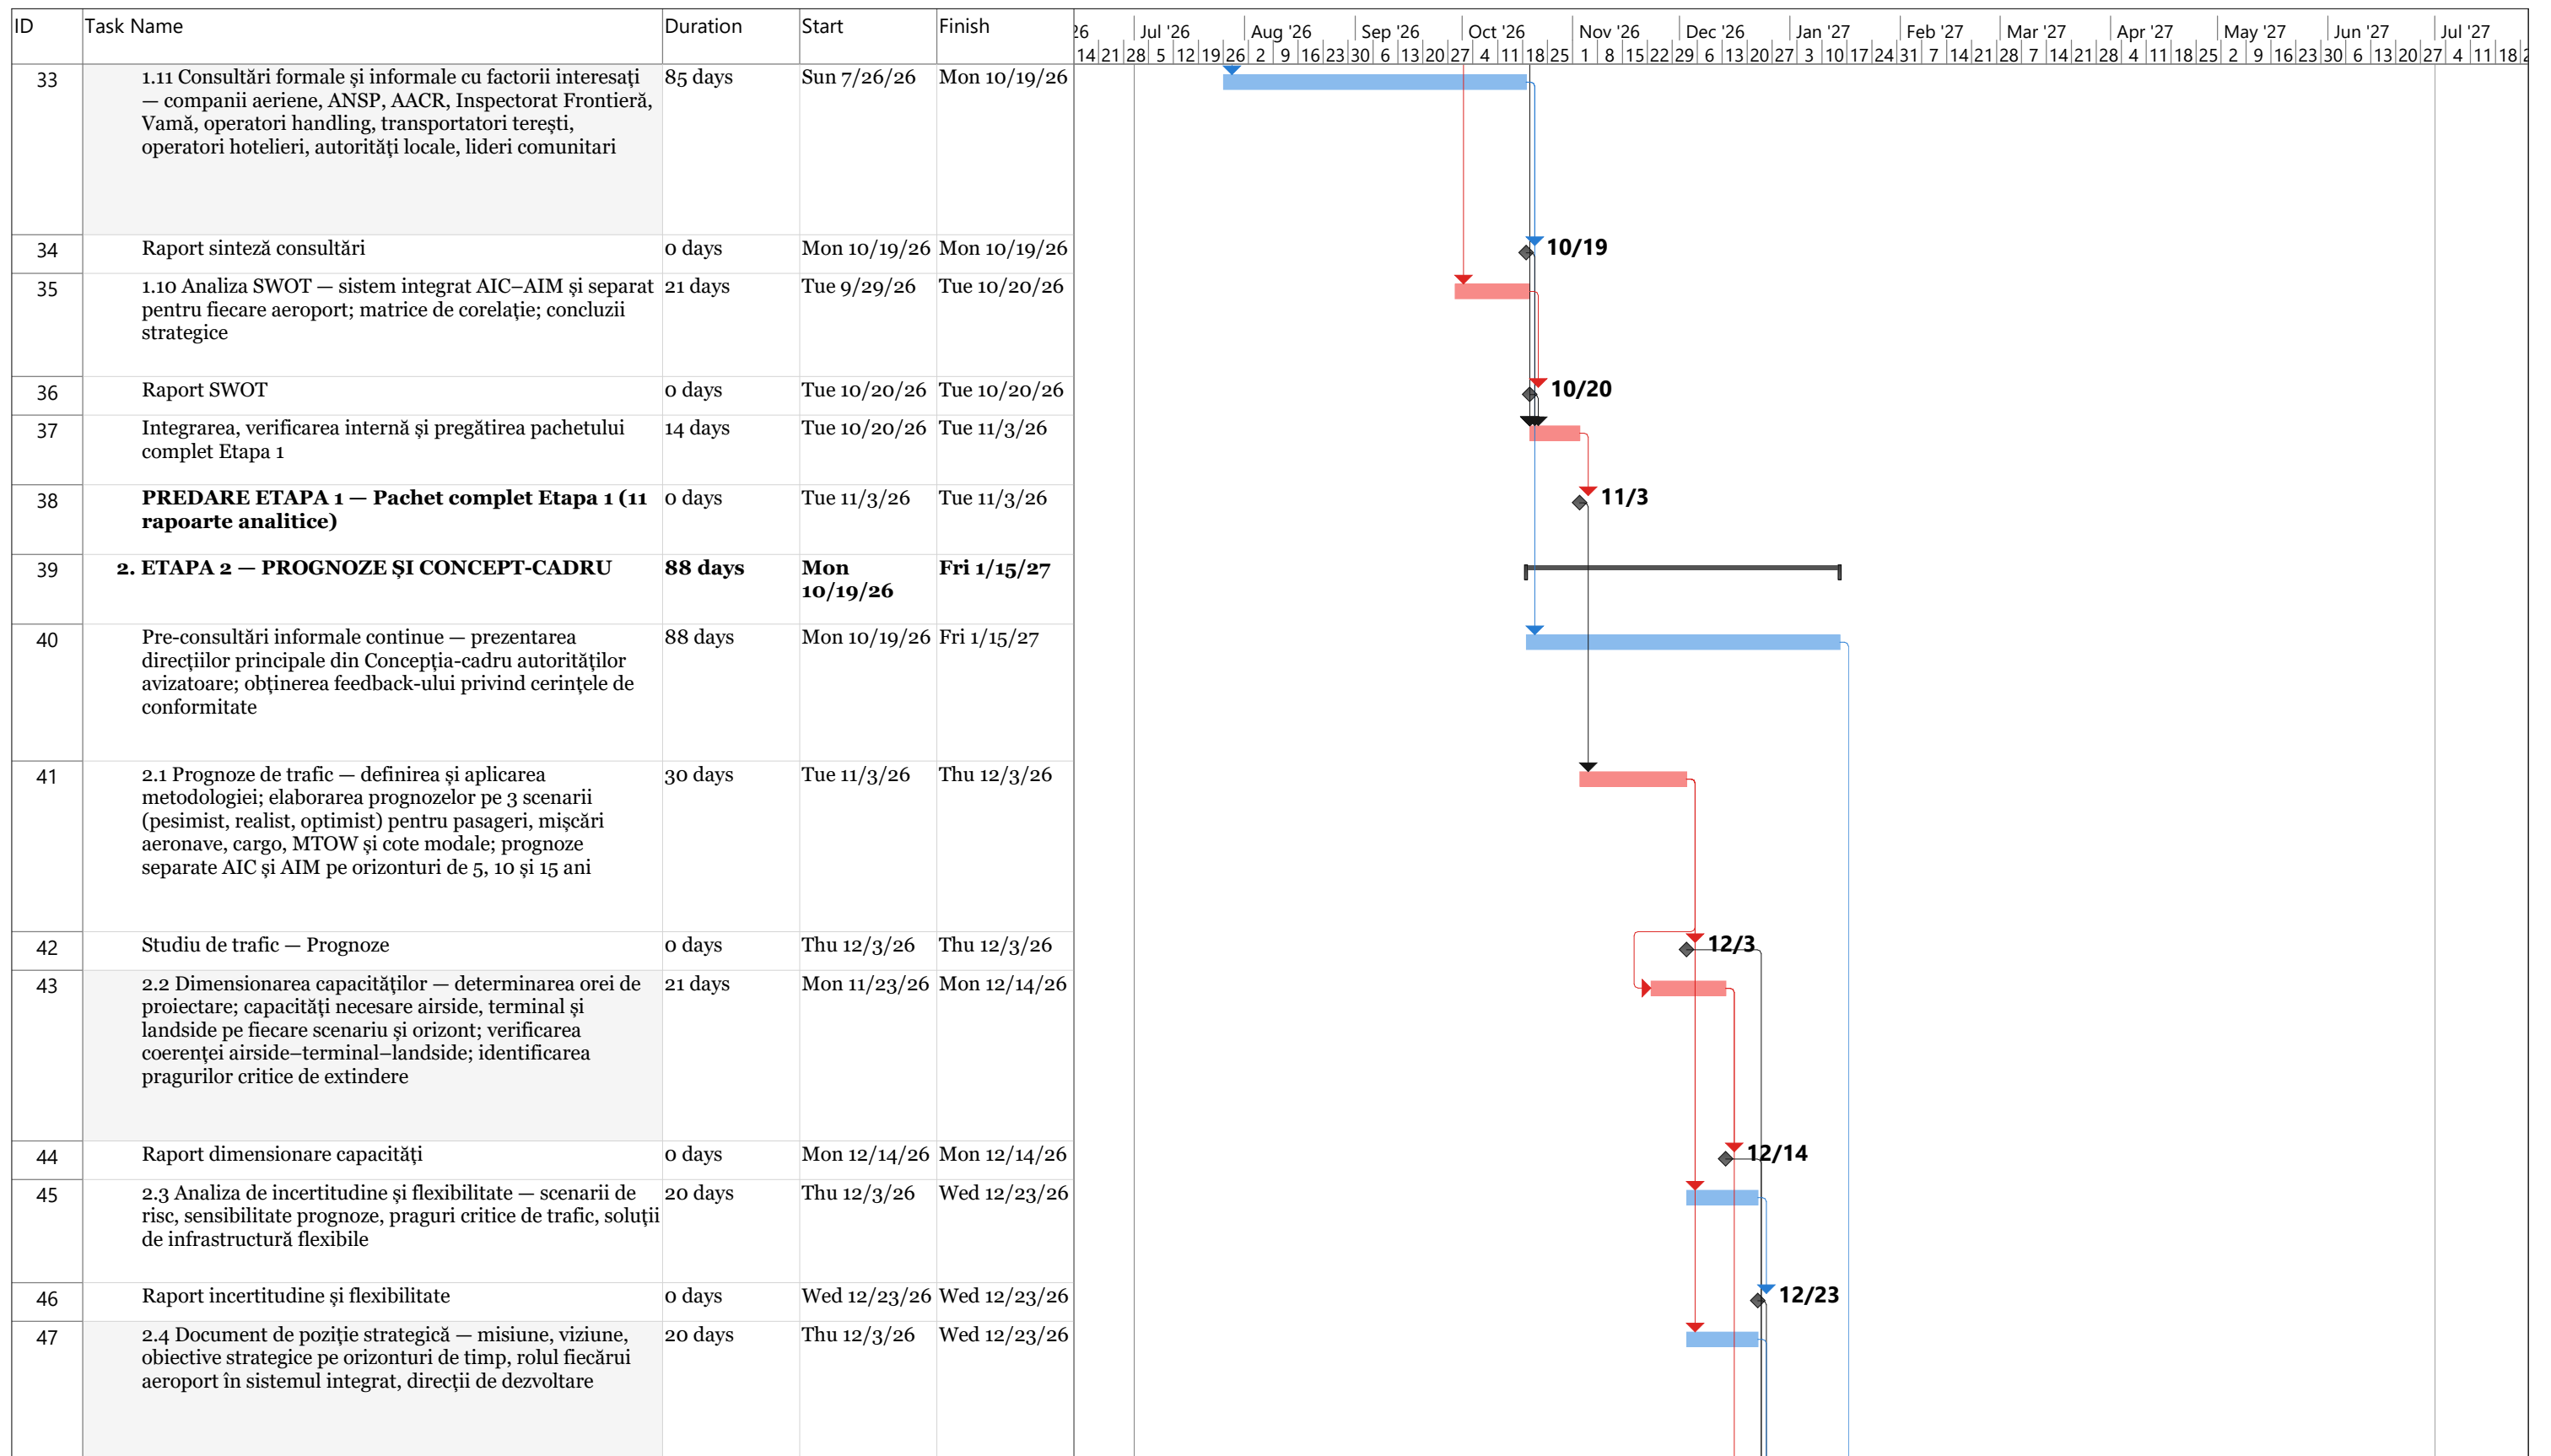

Project: Gantt_Masterplan_Chiș
Date: Sun 4/26/26

Task		Inactive Task		Manual Summary Rollup		External Milestone		Manual Progress	
Split		Inactive Milestone		Manual Summary		Deadline			
Milestone		Inactive Summary		Start-only		Critical			
Summary		Manual Task		Finish-only		Critical Split			
Project Summary		Duration-only		External Tasks		Progress			