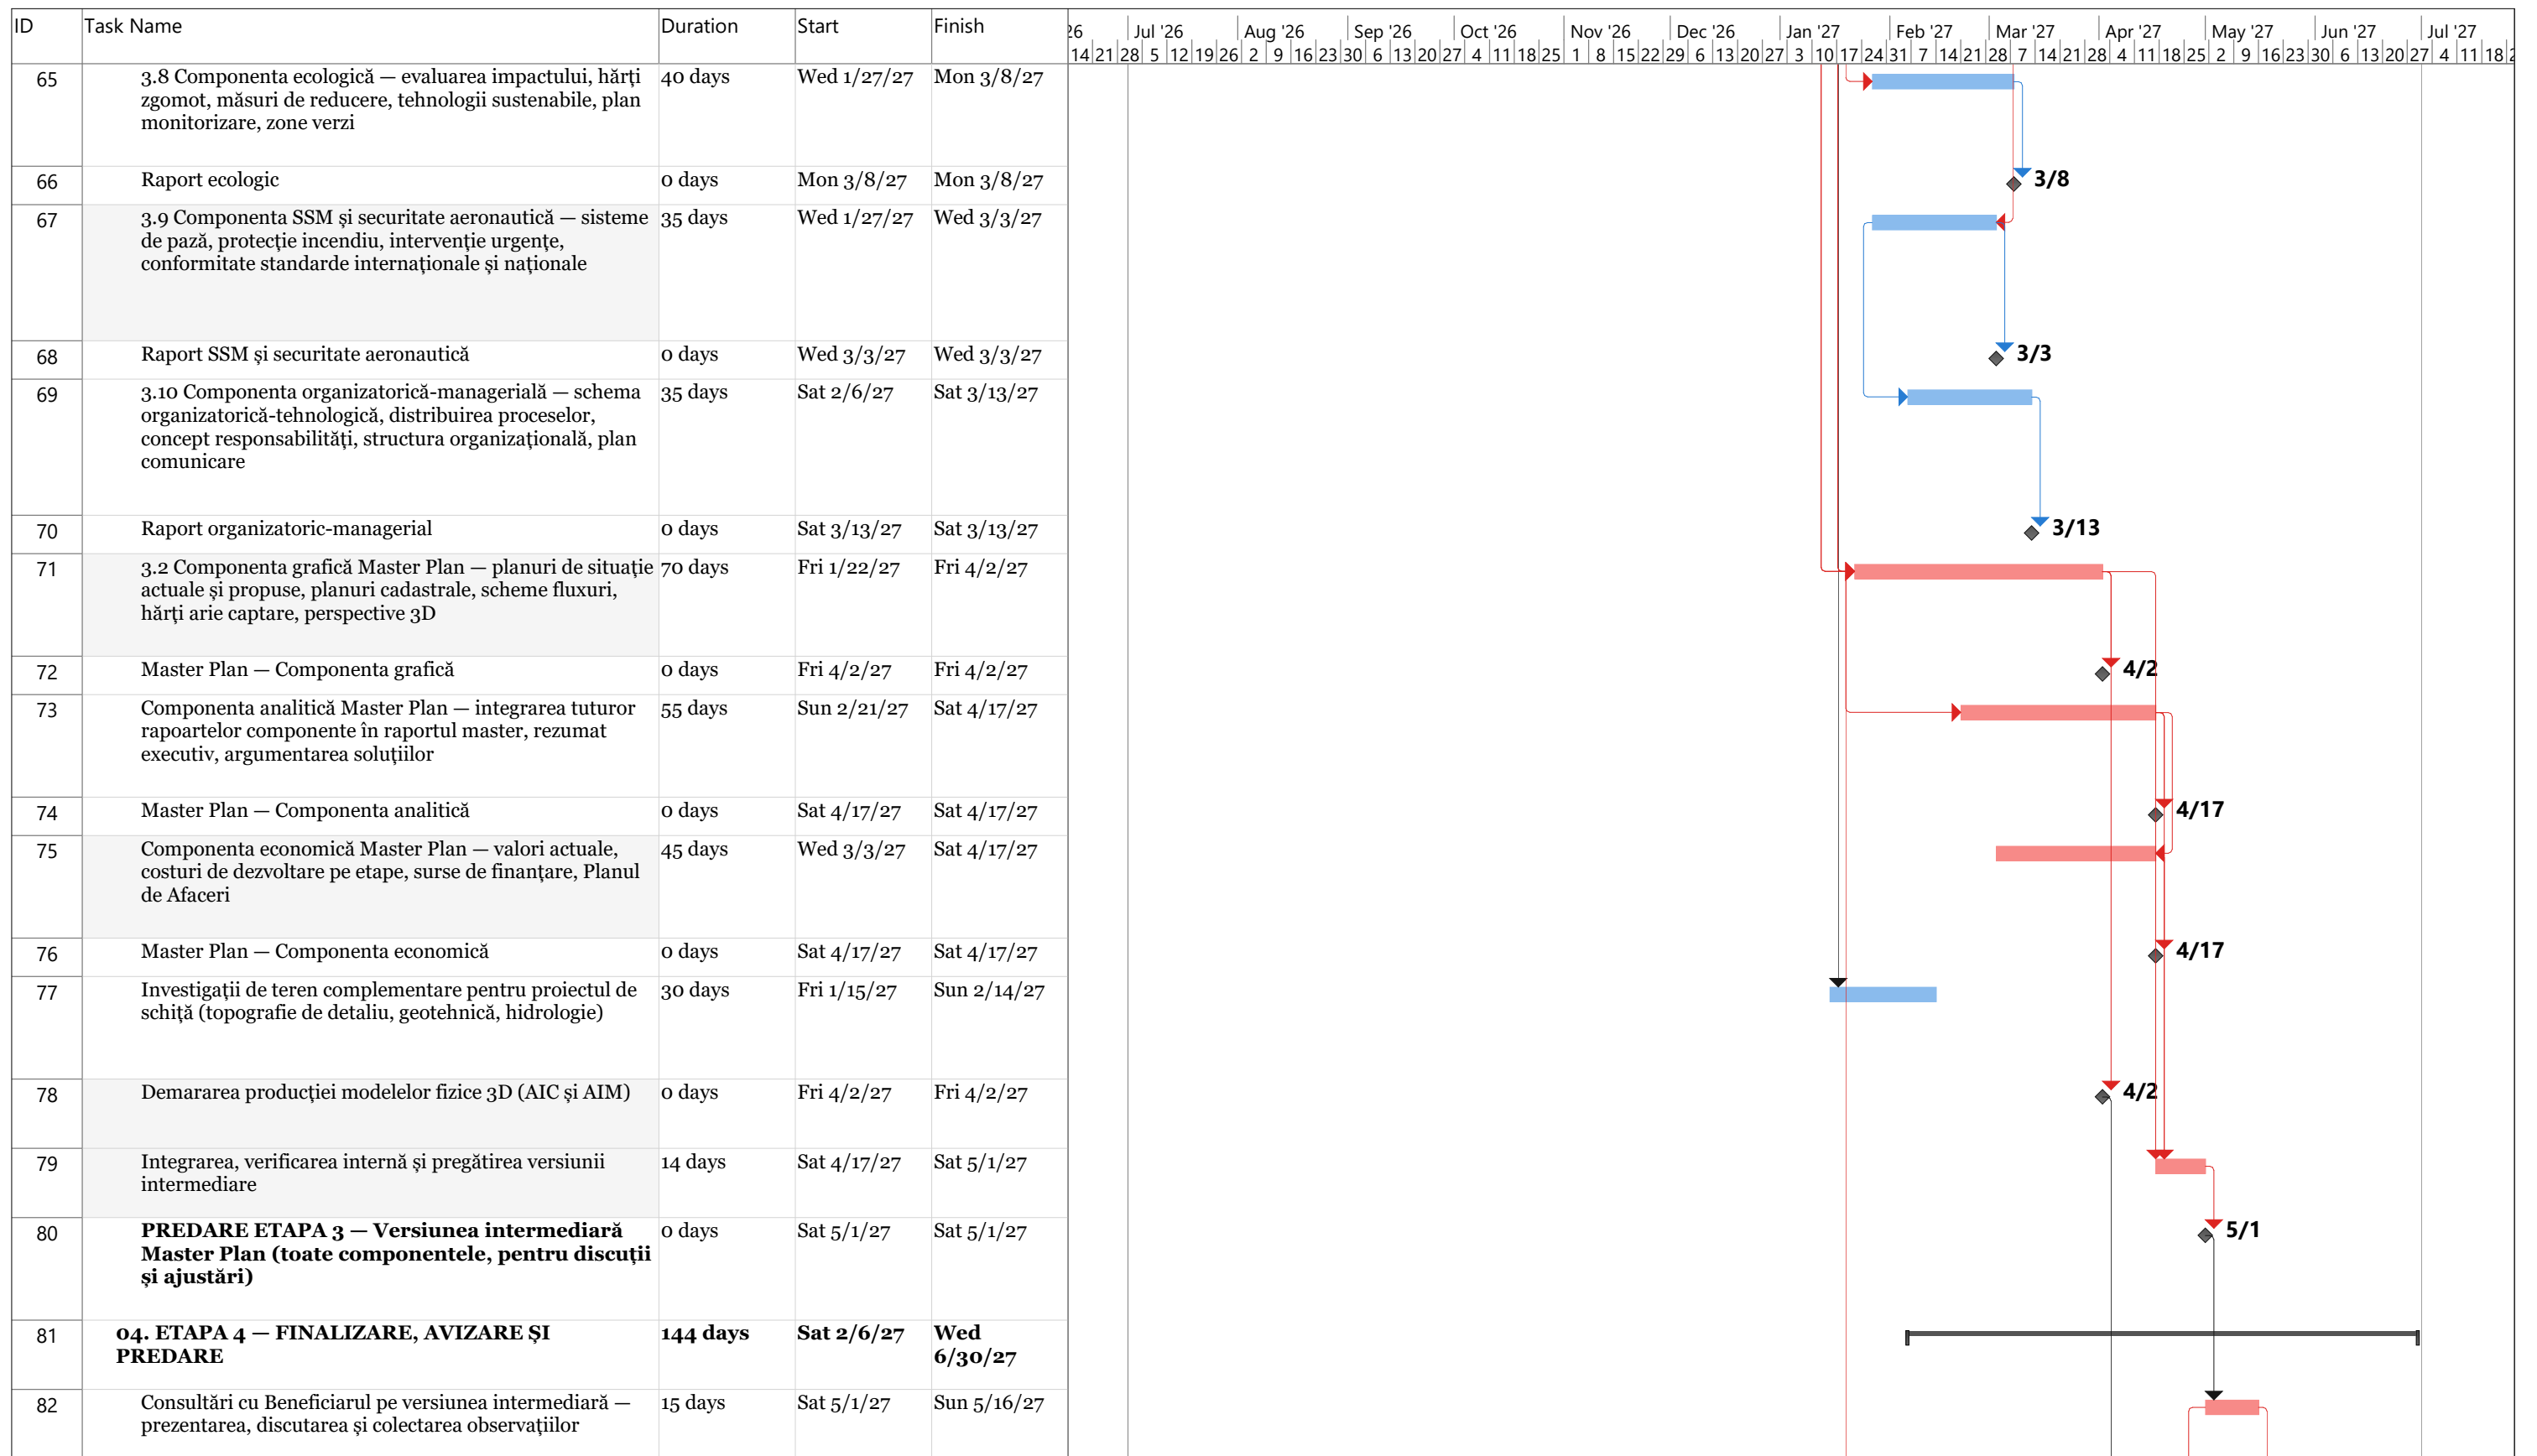

Project: Gantt_Masterplan_Chiș
Date: Sun 4/26/26

Task		Inactive Task		Manual Summary Rollup		External Milestone		Manual Progress	
Split		Inactive Milestone		Manual Summary		Deadline			
Milestone		Inactive Summary		Start-only		Critical			
Summary		Manual Task		Finish-only		Critical Split			
Project Summary		Duration-only		External Tasks		Progress			