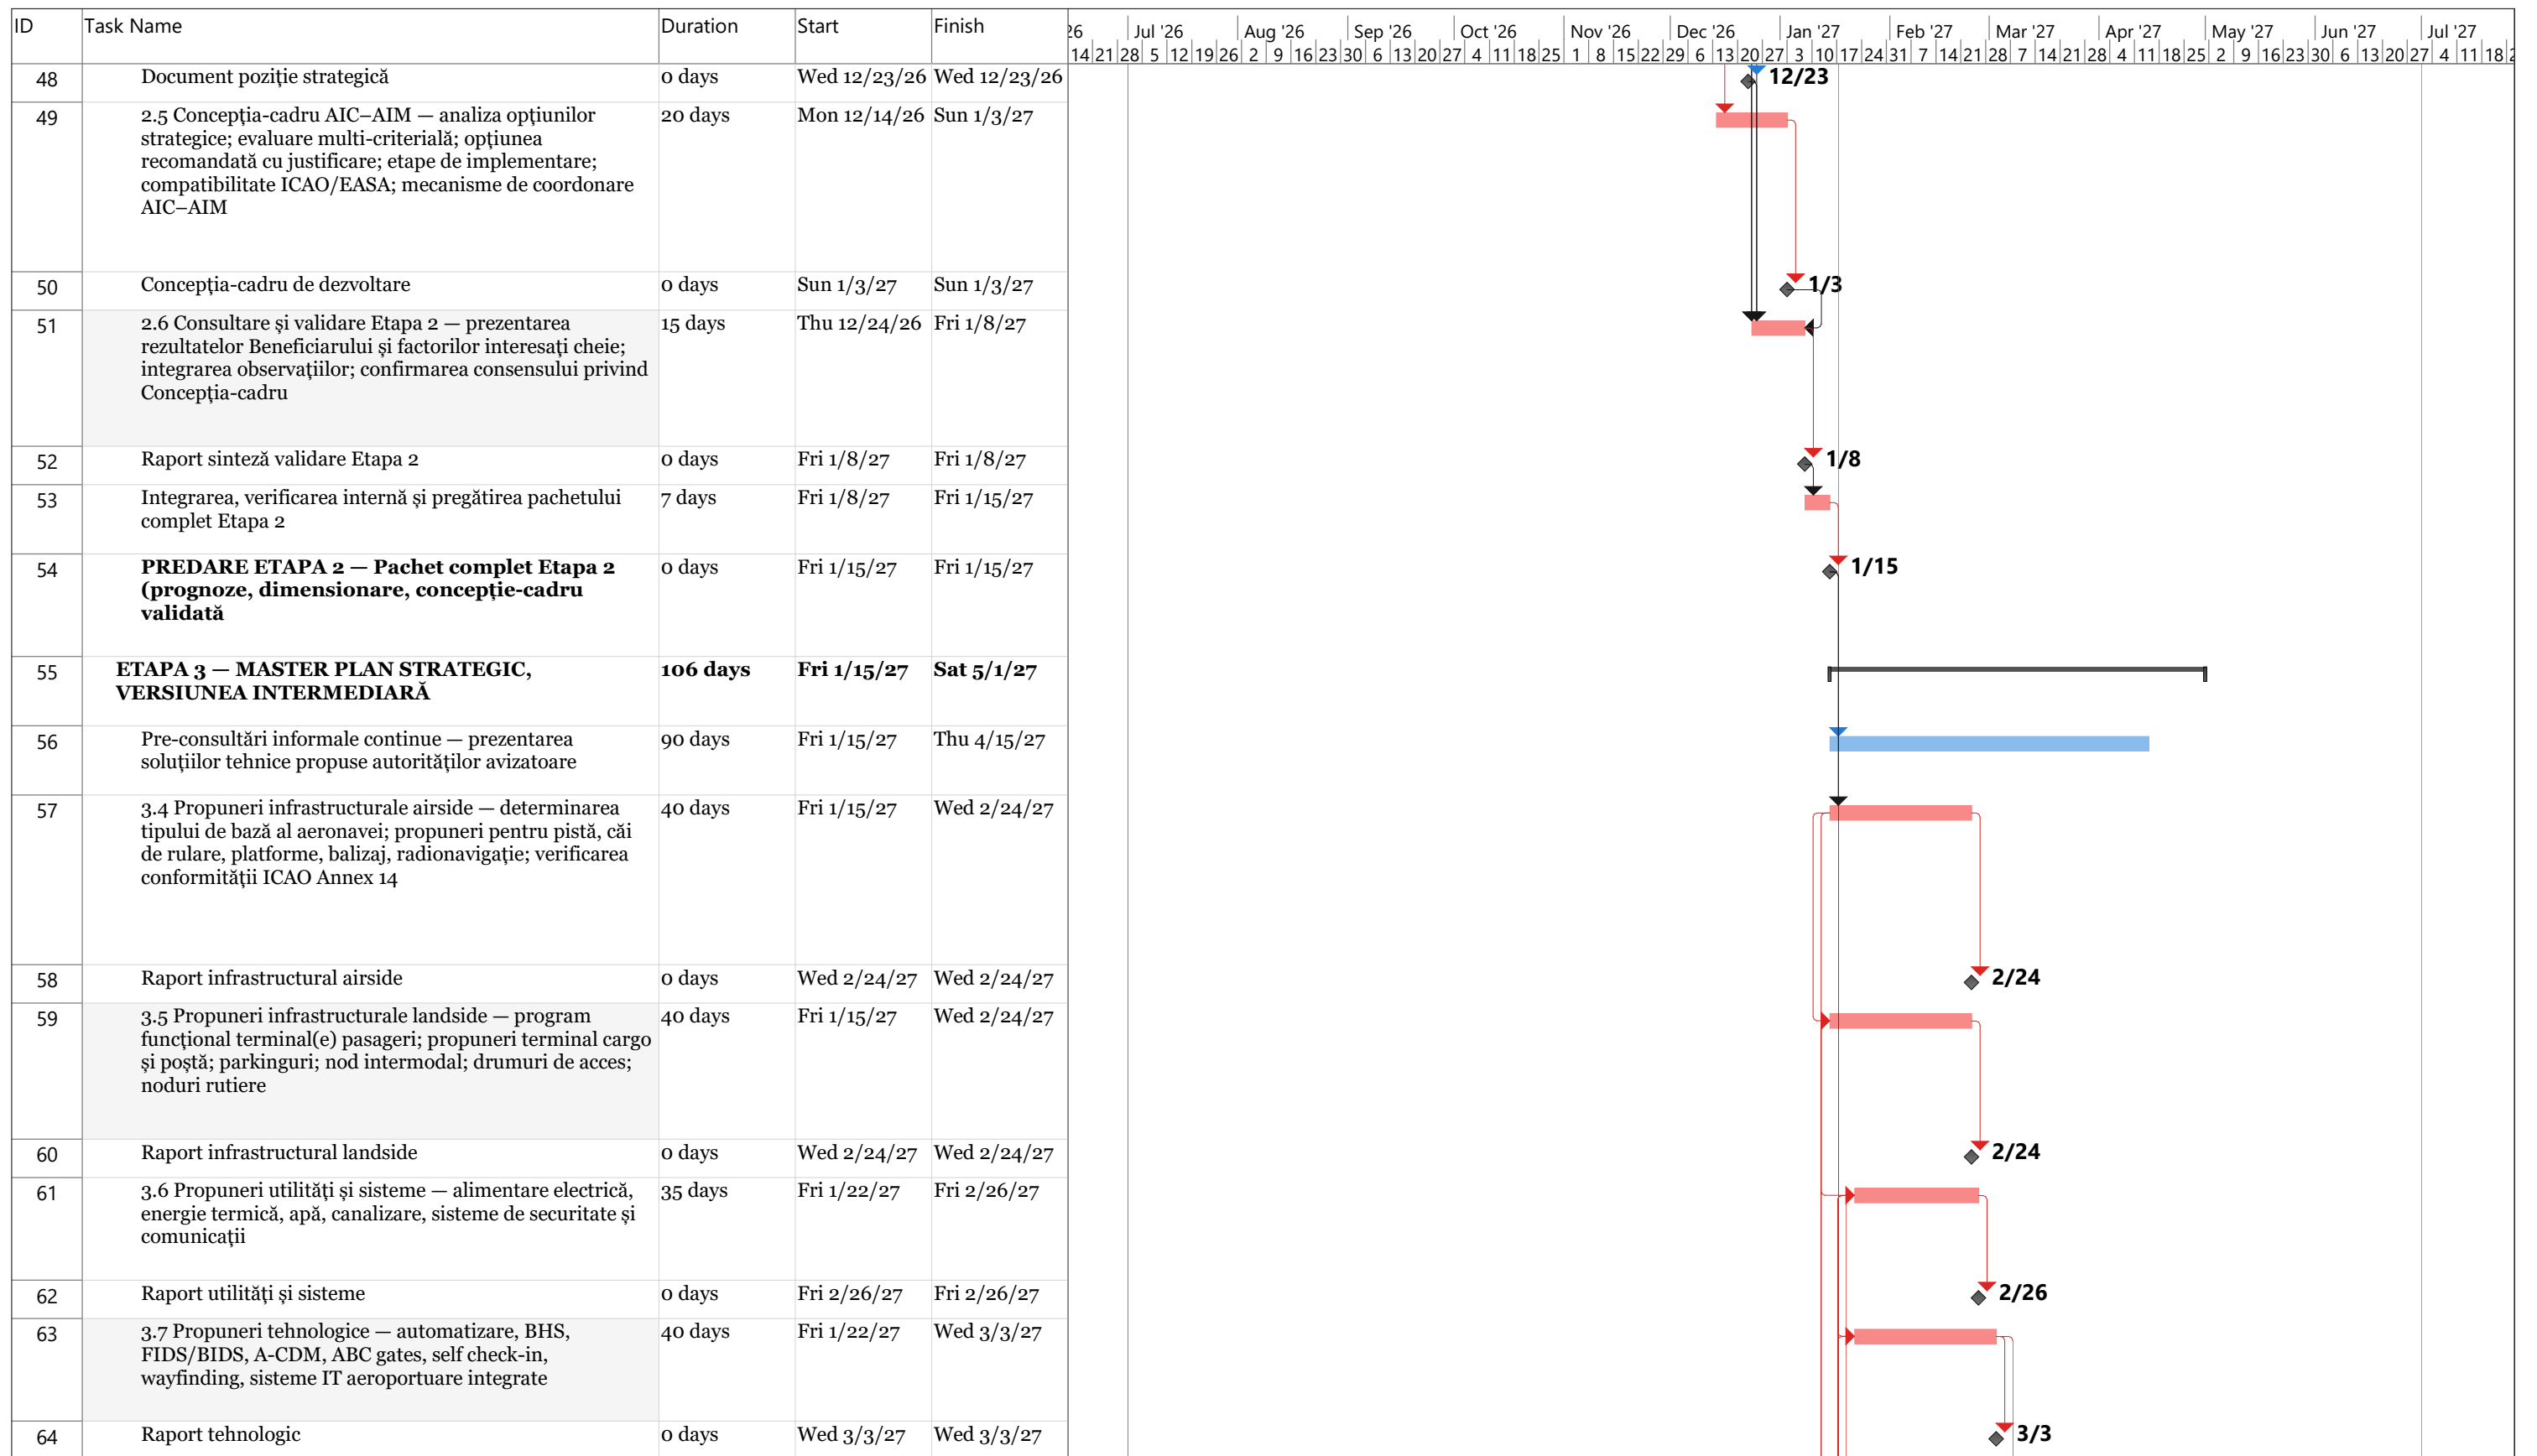

Project: Gantt_Masterplan_Chiș
Date: Sun 4/26/26

Task		Inactive Task		Manual Summary Rollup		External Milestone		Manual Progress	
Split		Inactive Milestone		Manual Summary		Deadline			
Milestone		Inactive Summary		Start-only		Critical			
Summary		Manual Task		Finish-only		Critical Split			
Project Summary		Duration-only		External Tasks		Progress			