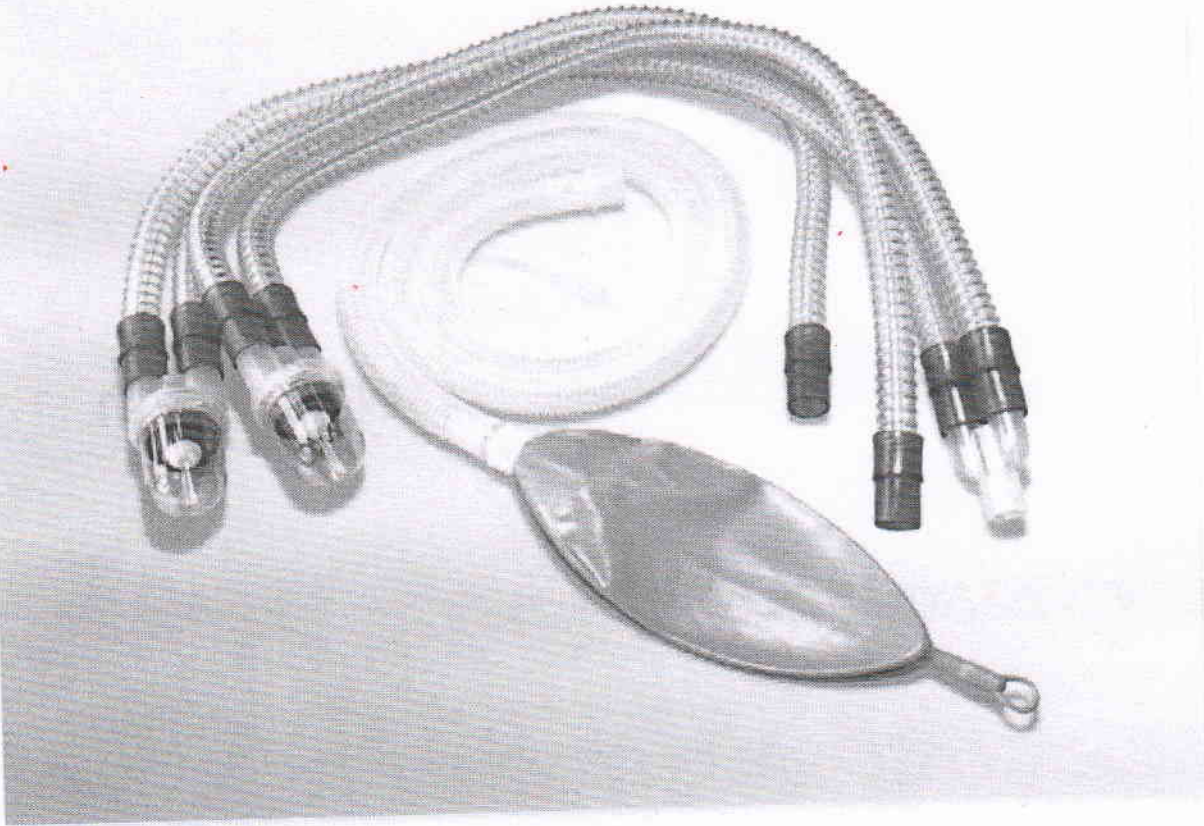

DAHLHAUSENSM

Lot 32:34

Respiration Circuit, smooth bore tube, water traps (central), breathing bag with hanger

Respiration Circuit with smooth bore tube, y-piece, elbow with CO₂-port, two central water traps and corrugated tube (ct) with breathing bag.

Sterile: No

Art.no.	Application area	Length (Breathing Hose)	Inner diameter	Volume	Additional tube
4392318400	Adult	180 (90/90) cm	19 mm	2 l	(ct) 150 cm

P. J. Dahlhausen & Co. GmbH
Emil-Hoffmann-Str. 53
50996 Köln