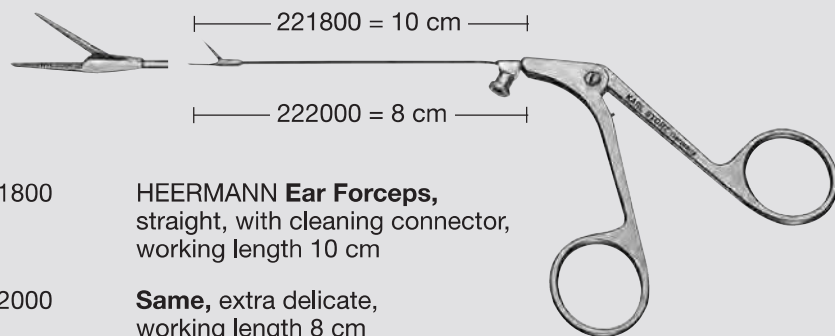

- | | | |
|--|---------------|--|
| | 221100 | HARTMANN Ear Forceps , extra delicate, serrated, 1 x 4.5 mm, working length 8 cm |
| | <u>221150</u> | Same , working length 12.5 cm |
| | 221105 | FISCH-HARTMANN Ear Forceps , delicate, serrated, 1.2 x 8 mm, working length 8 cm |
| | 221107 | Same , 1.2 x 12 mm |
| | 221110 | FISCH-HARTMANN Ear Forceps , extra delicate, smooth, 1 x 4.5 mm, working length 8 cm |
| | 221111 | FISCH Ear Forceps , extra delicate, smooth, 0.4 x 3.5 mm, working length 8 cm |
| | 221111 FN | FISCH Ear Forceps , very fine, smooth, with antireflection coating, 0.4 x 3.5 mm, working length 8 cm |
| | 221112 | Ear Forceps , straight, with spring, smooth, 4 mm, working length 8 cm |
| | 221200 | FISCH Ear Forceps , extra delicate, pointed, serrated, 1 x 4.5 mm, working length 8 cm |
| | 221201 | FISCH Ear Forceps , extra delicate, serrated, 0.4 x 3.5 mm, working length 8 cm |
| | 221304 | Ear Forceps , extra delicate, serrated, curved to right, working length 8 cm |
| | 221305 | Same , curved to left |
| | 221307 | Same , curved upwards |

- | | | |
|--|--------|---|
| | 221800 | HEERMANN Ear Forceps , straight, with cleaning connector, working length 10 cm |
| | 222000 | Same , extra delicate, working length 8 cm |