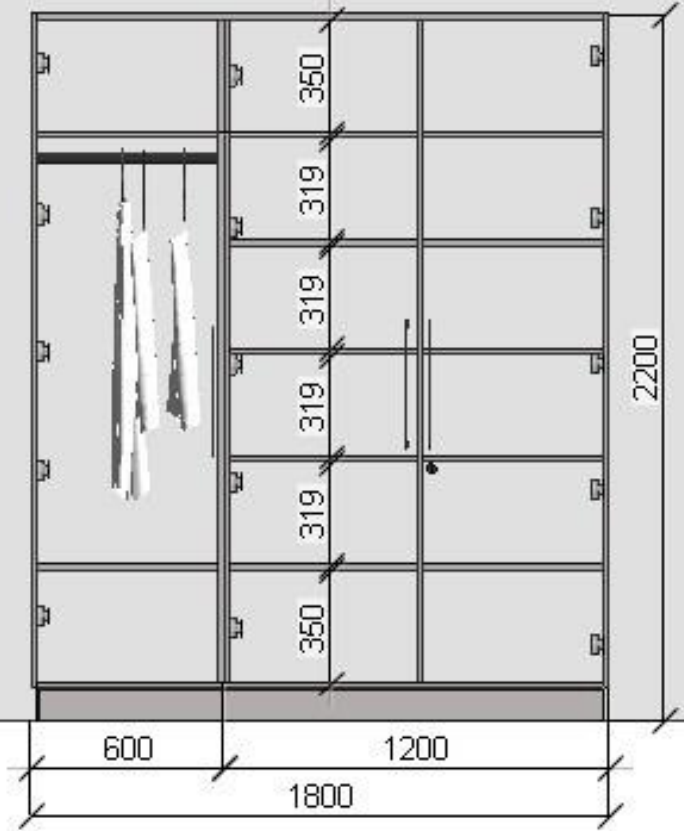

oglinďa pe fatada in interior