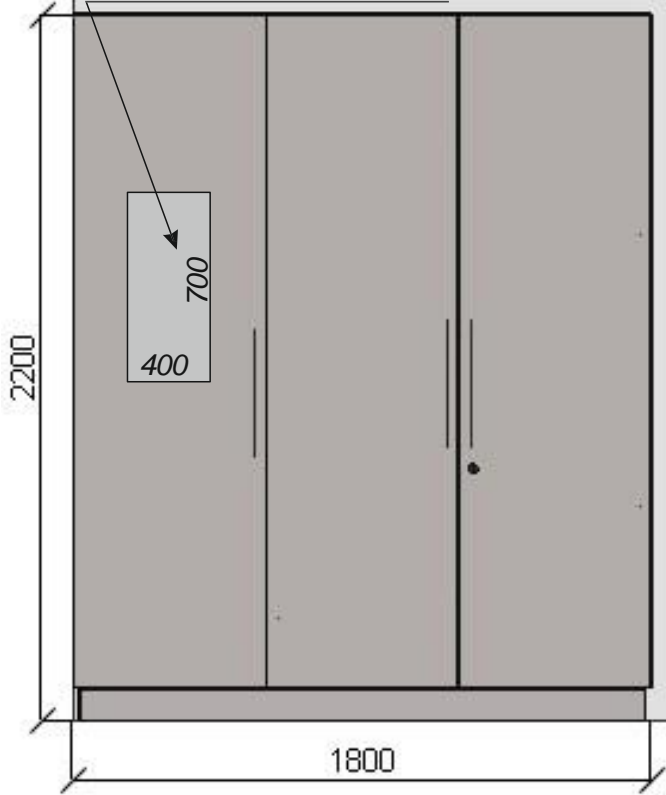

oglinďa pe fatada in interior