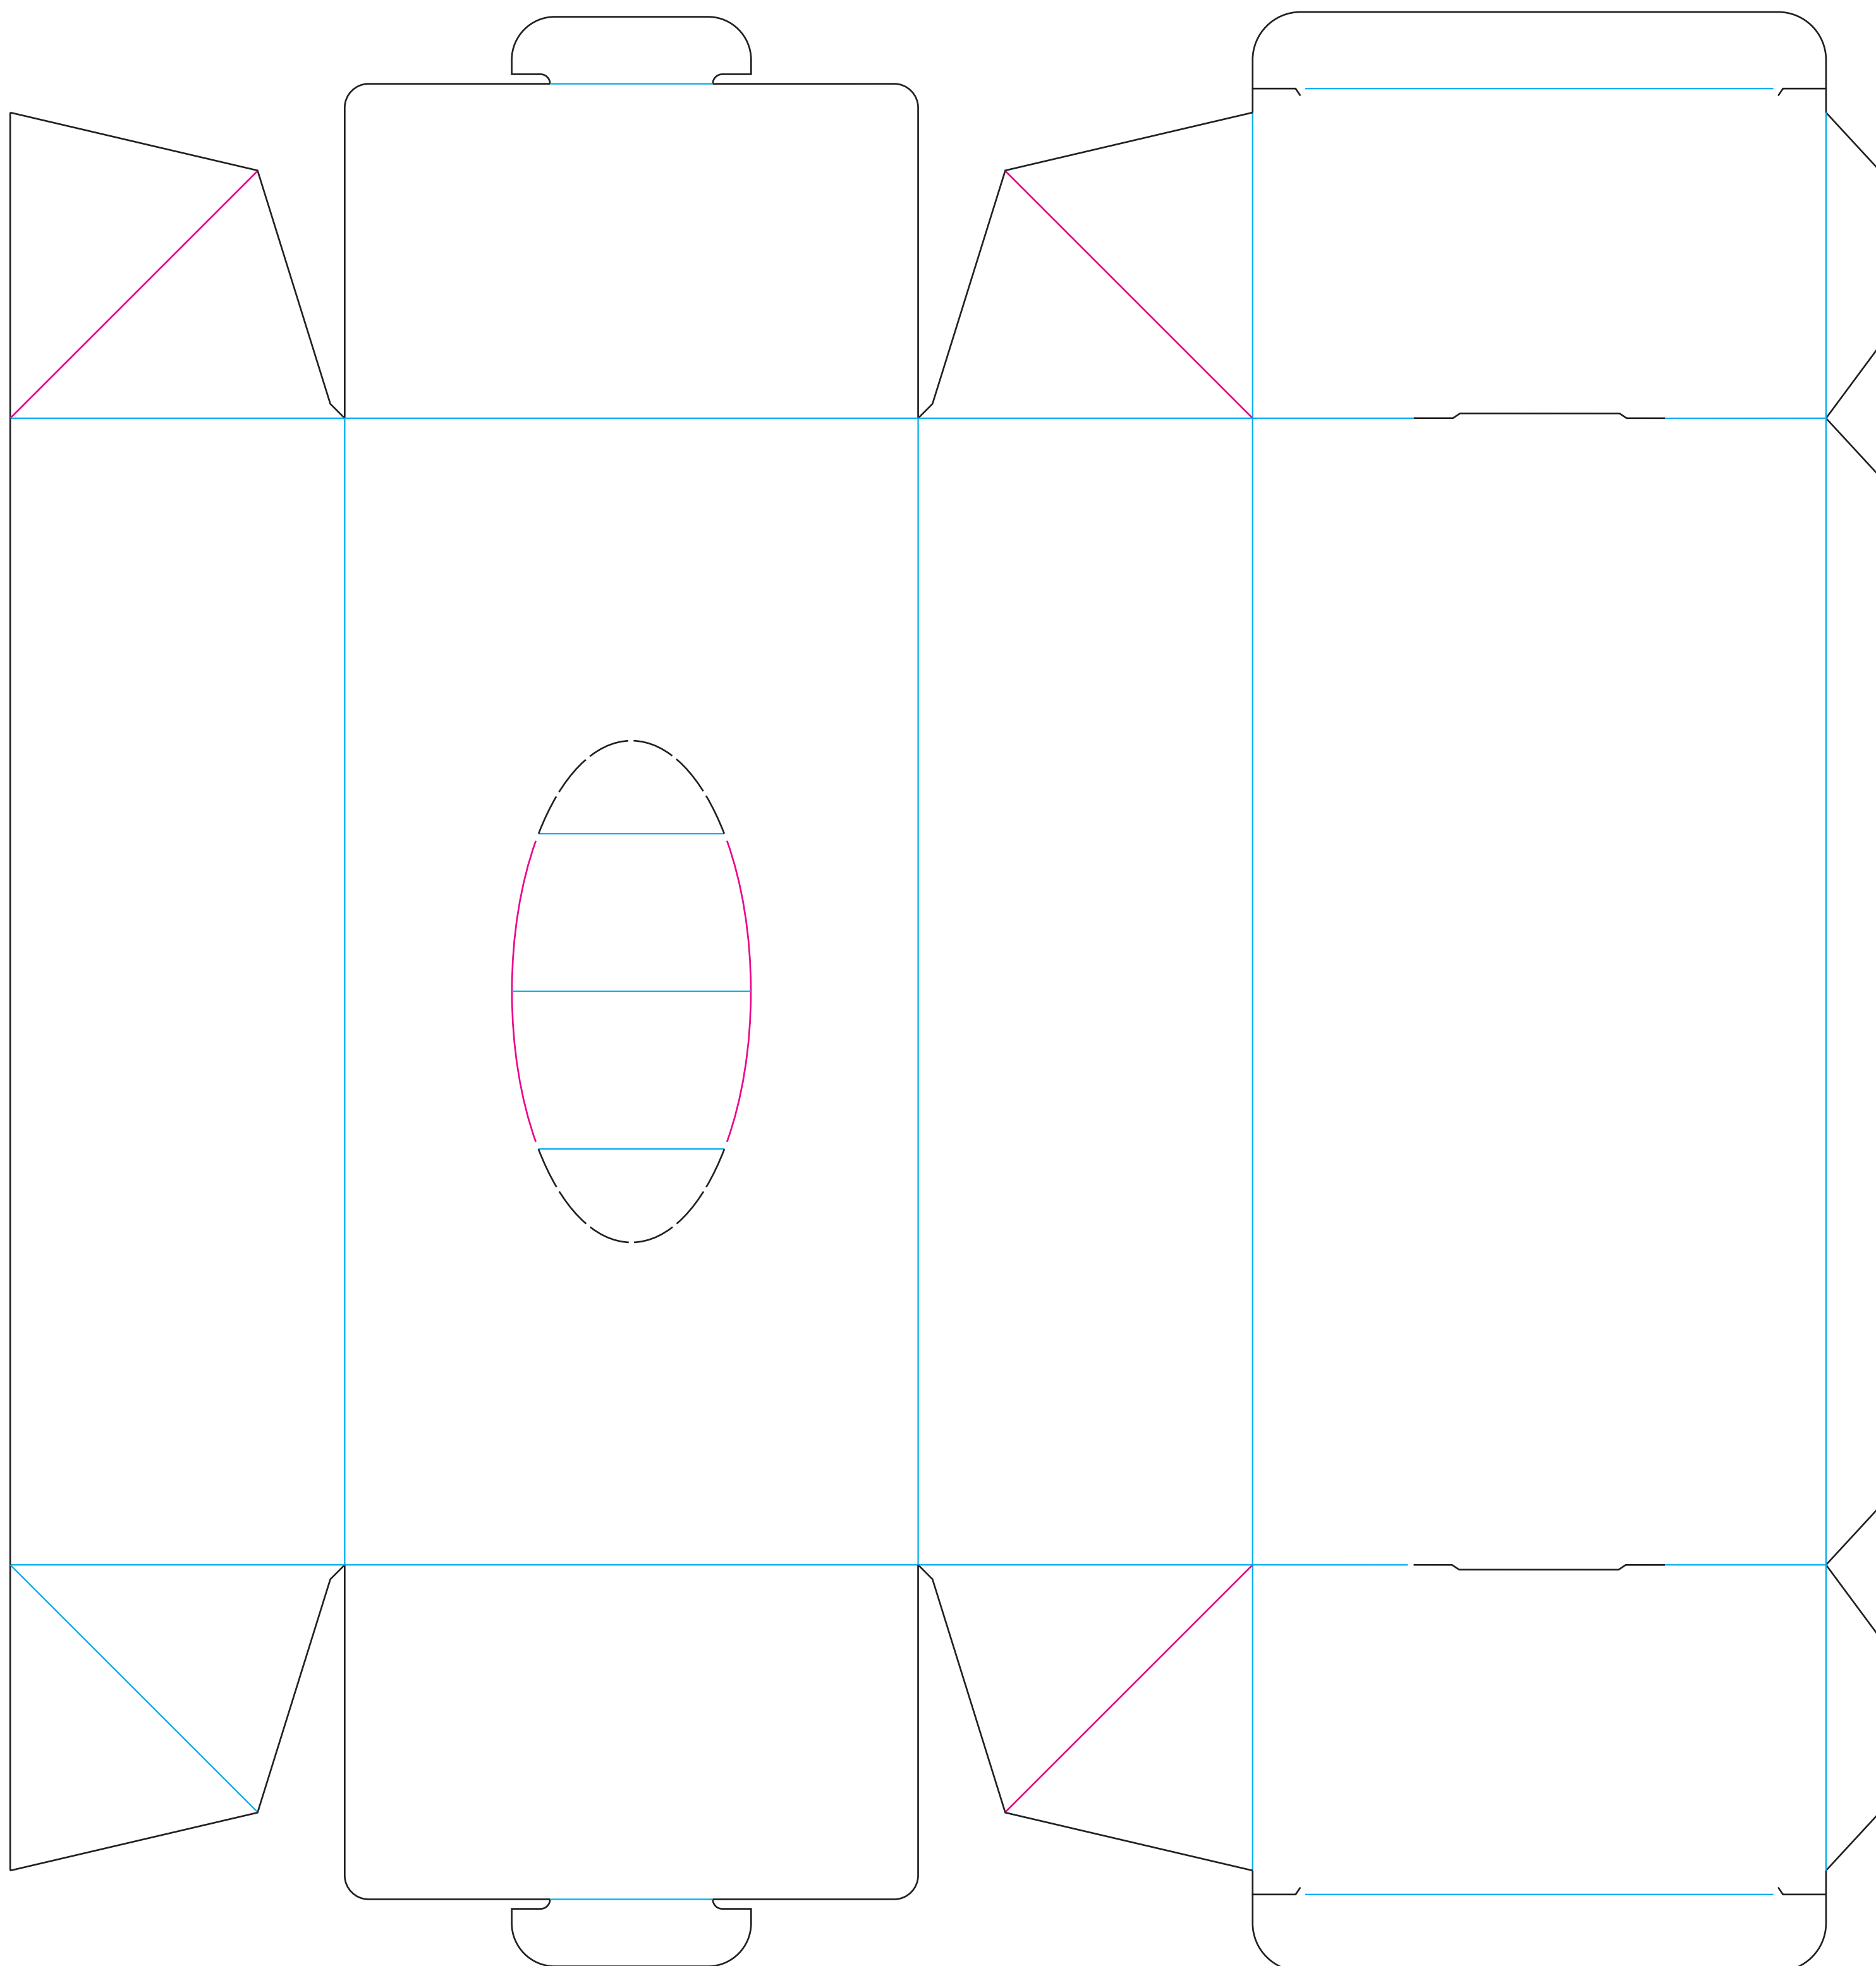

— cut  
— fold  
— perforation

Mercator Latex Comfort  
120x70x240mm

 PANTONE 479 C

 PANTONE PROCESS BLUE C

Mercator Latex Comfort  
120x70x240mm

 PANTONE 479 C

 PANTONE 1788 C