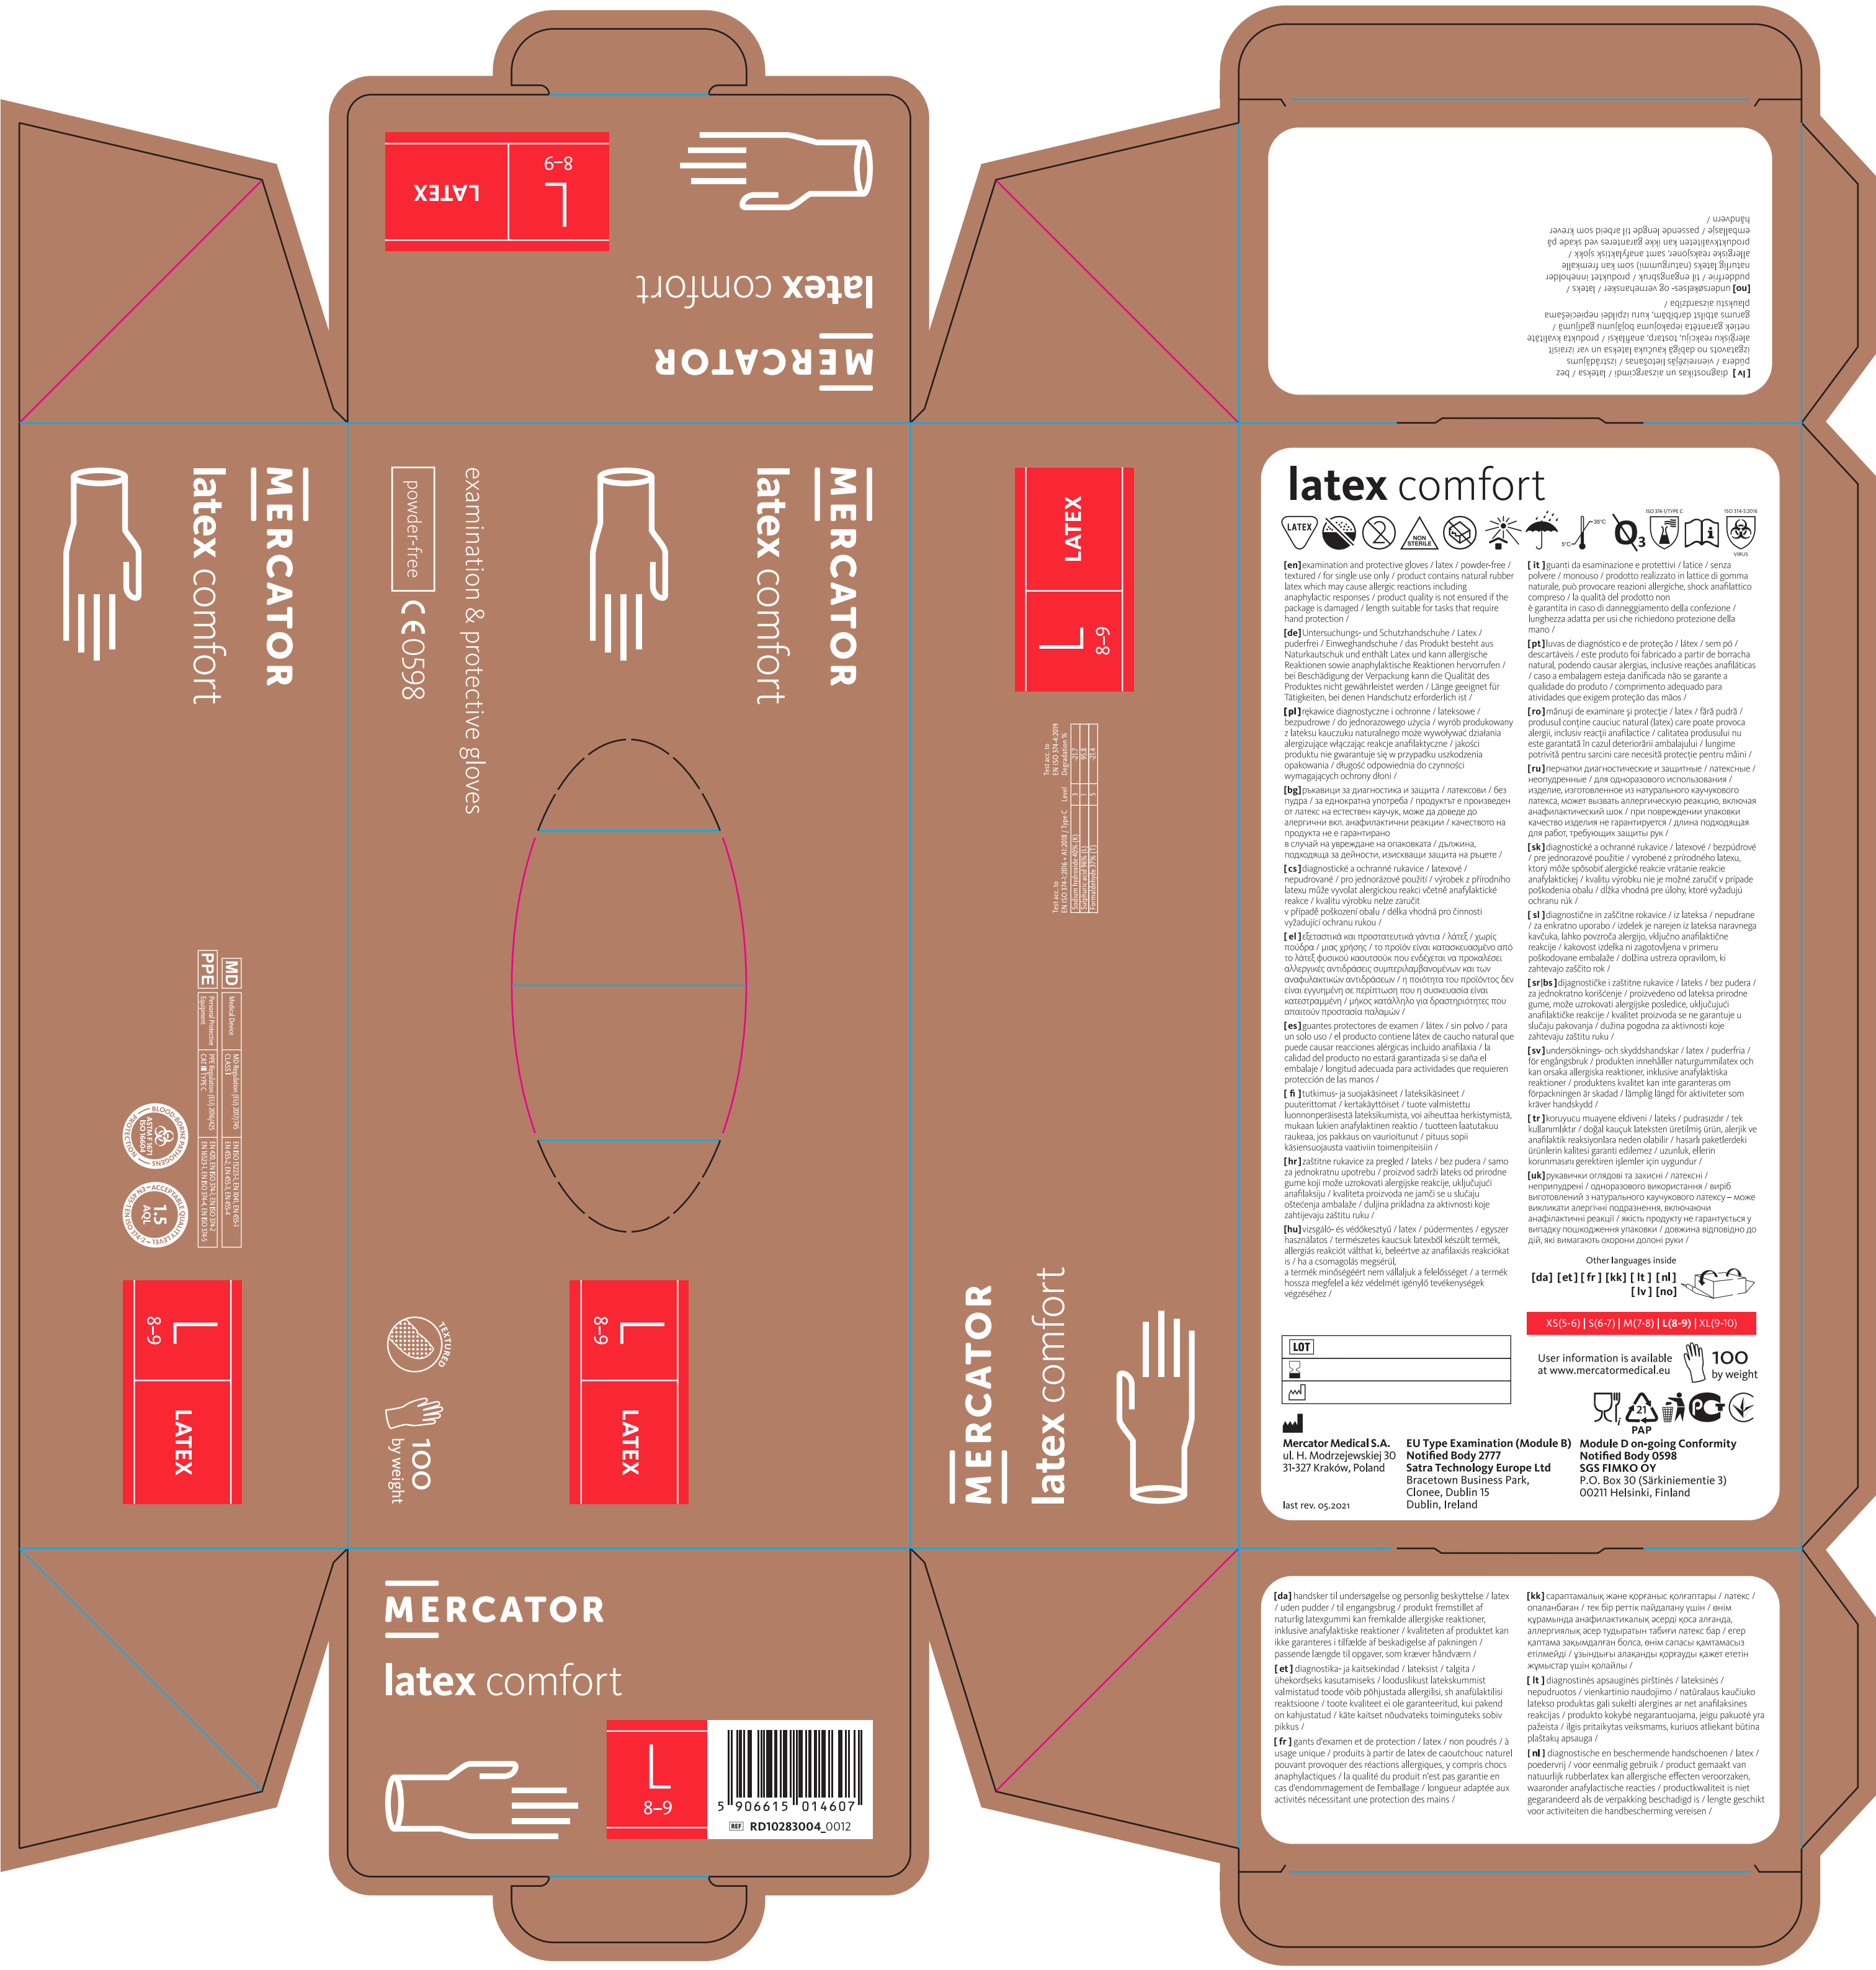

— cut  
— fold  
— perforation

Mercator Latex Comfort  
120x70x240mm

 PANTONE 479 C

 PANTONE PROCESS BLUE C

Mercator Latex Comfort  
120x70x240mm

 PANTONE 479 C

 PANTONE 1788 C