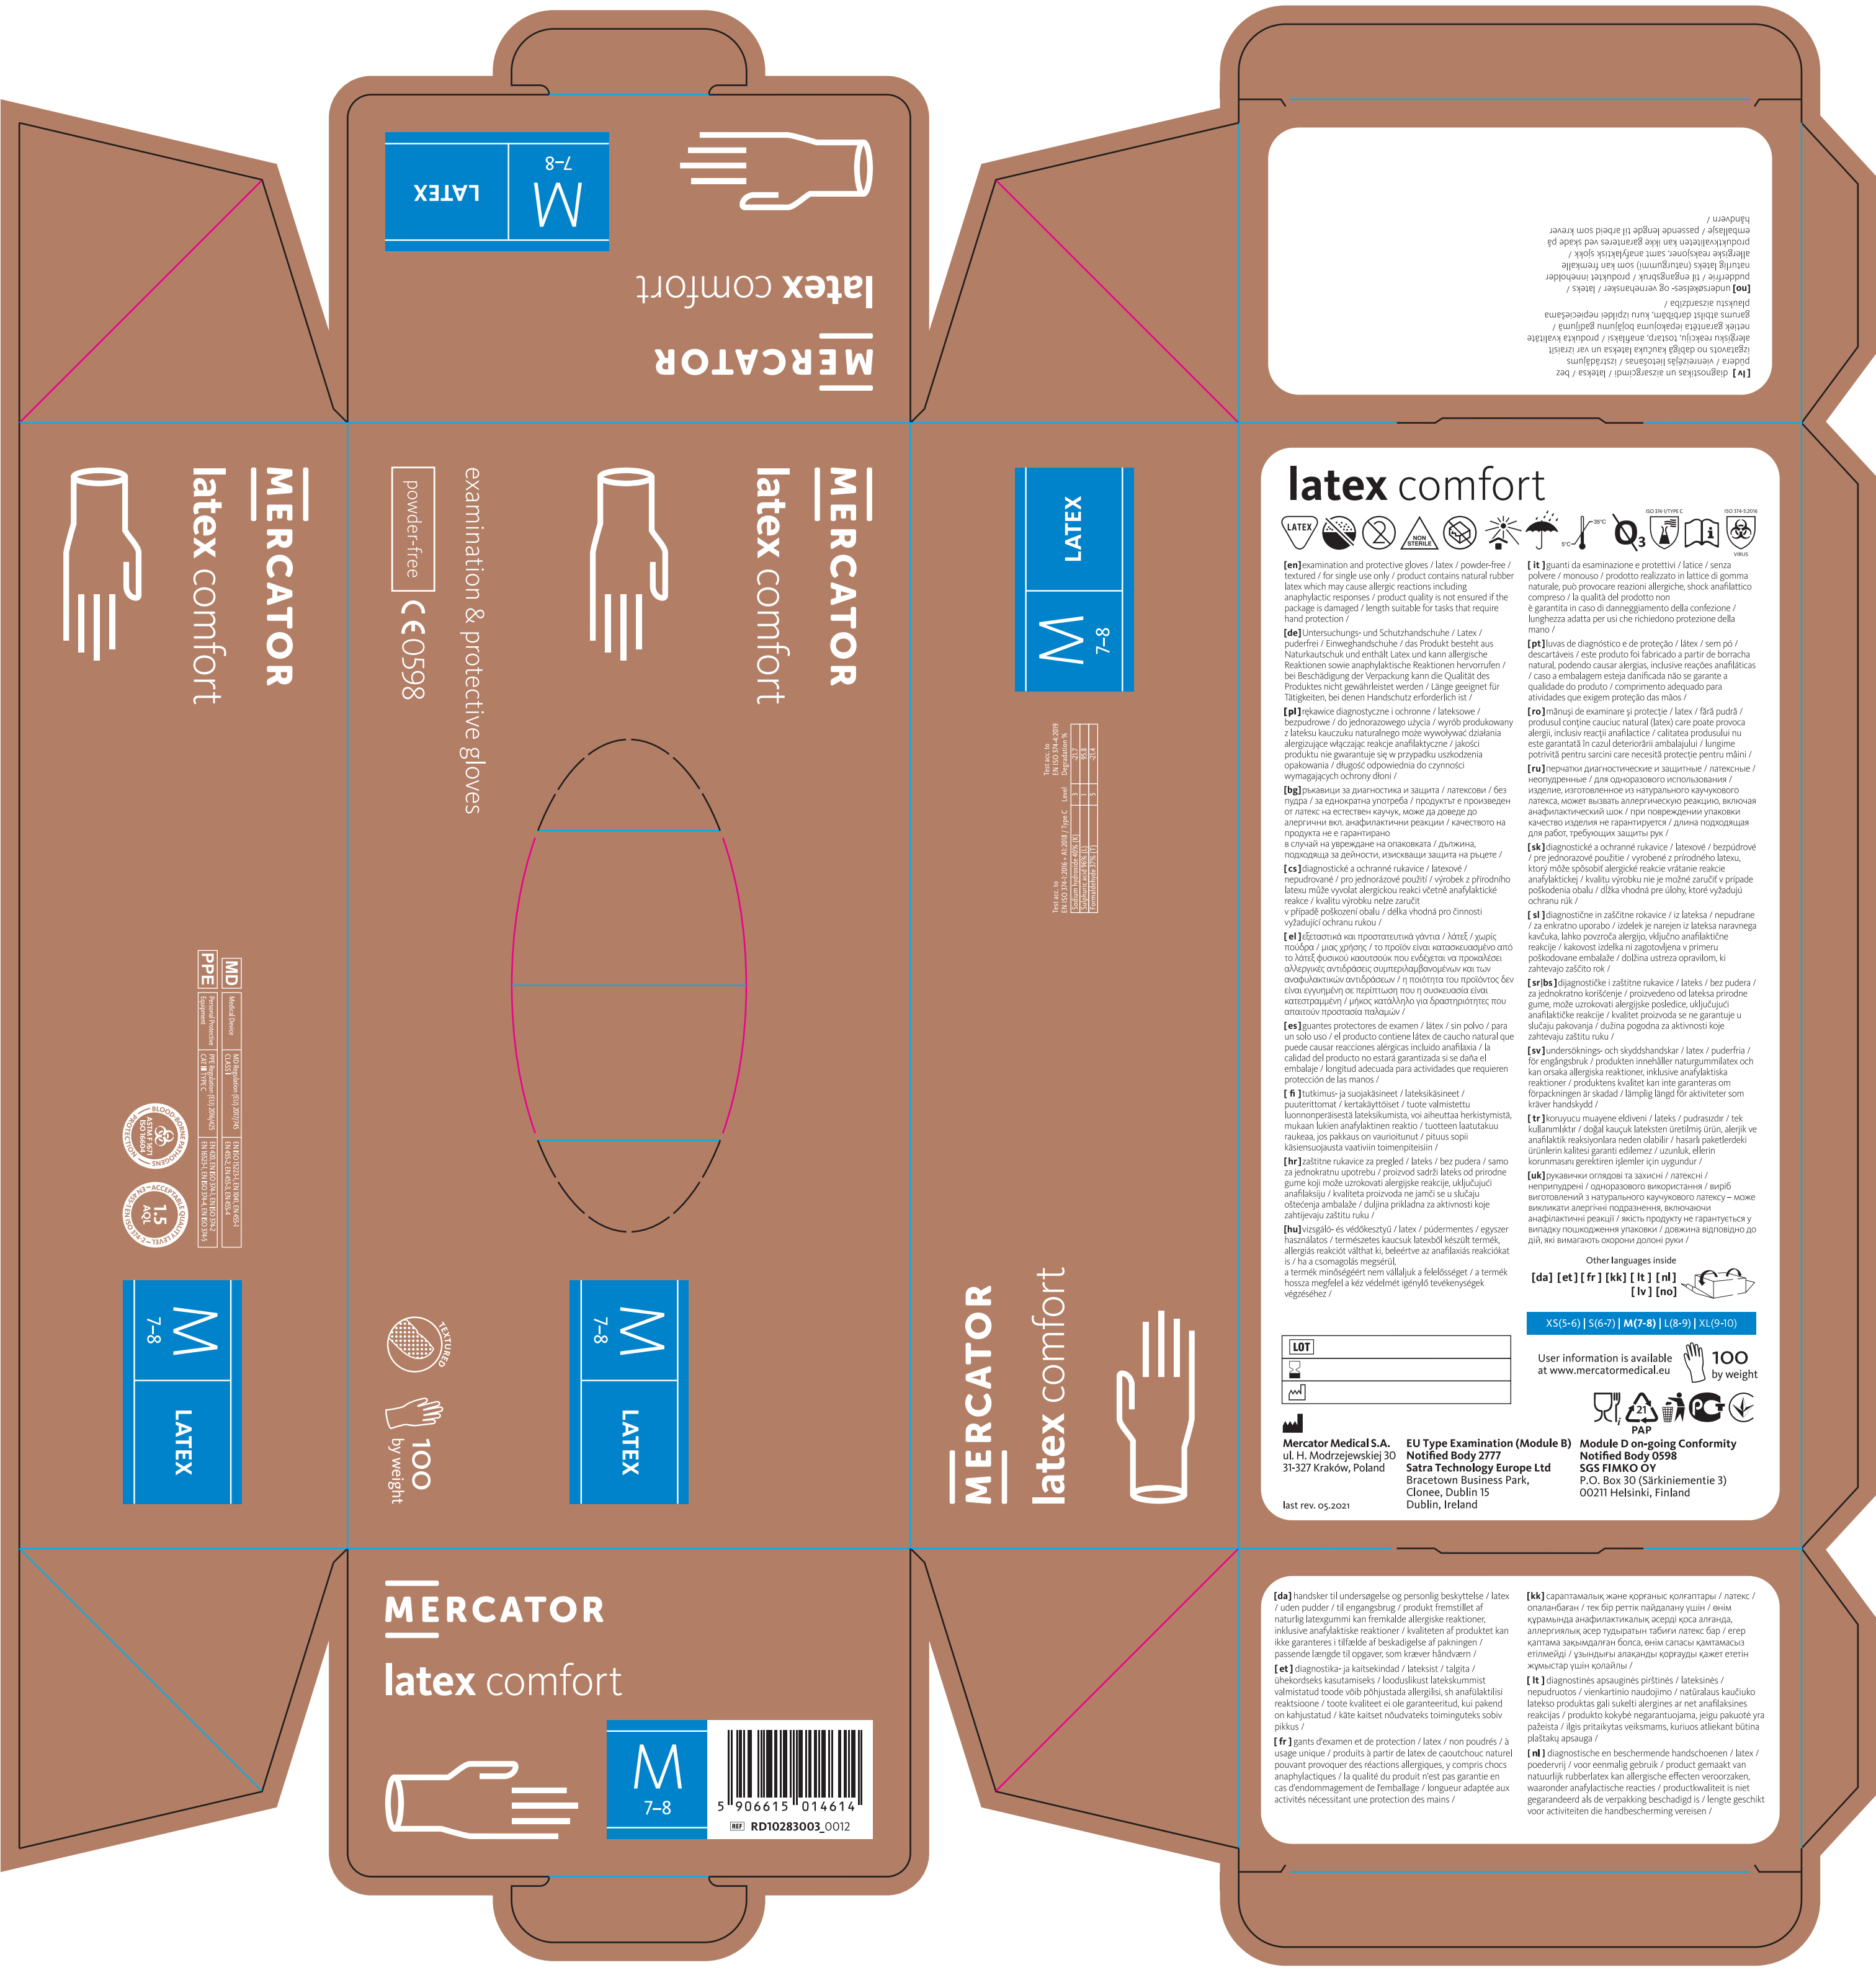

— cut  
— fold  
— perforation

Mercator Latex Comfort  
120x70x240mm

 PANTONE 479 C

 PANTONE PROCESS BLUE C

Mercator Latex Comfort  
120x70x240mm

 PANTONE 479 C

 PANTONE 1788 C