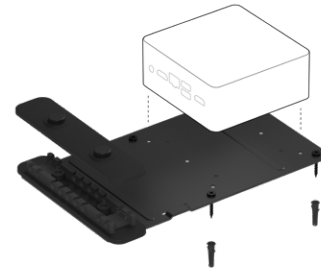

Large configurations add a Rally Mic Pod Hub for under-table cable routing

FEATURED COMPONENTS

Logitech Strong USB

SuperSpeed USB 10 Gbps cable

10m Included

25m Optional

The Logitech Tap touch controller connects to the meeting room PC via Logitech Strong USB, a plenum-rated cable that offers 10 meters (32.8 feet) of reach so you can position Tap for easy reach while hiding the PC in a credenza or behind display

Aramid-reinforced for a durable connection between Tap and the PC

Plenum-rated and Eca certified for runs in walls, raceways, and conduit

25 meter cable also available

PC Mount

Mounting bracket with integrated cable retention

Compatible with Intel® NUC and other SFF PCs with a 100mm VESA pattern

Integrated cable retention keeps connections tight

Secures computers and cables to walls and beneath tables

Rally Mounting Kit

Included with medium and large configurations