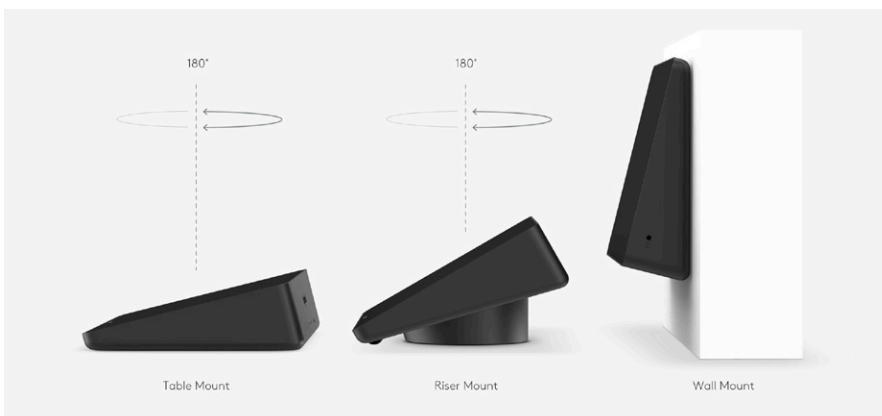

Compatible with Intel® NUC and other SFF PCs with a 100mm VESA pattern

Integrated cable retention keeps connections tight

Secures computers and cables to walls and beneath tables

Rally Mounting Kit

Included with medium and large configurations

Securely position Rally Camera on wall or near ceiling

Low-profile speaker brackets provide “floating” appearance

Robust cable retention brackets keep connections tight

Rally Mic Pod

Modular microphones with RightSound™ for Logitech Rally

Auto-levels voices and suppresses noise for clear audio

Convenient mute control and indicator light

Connect up to seven Mic Pods for U-shaped tables and large rooms

Large room configurations include Rally Mic Pod Hub to simplify under-table cable routing

MOUNTS FOR LOGITECH TAP

Place the Logitech Tap touch controller on the tabletop, or add a mount for better security, convenience and cable management. The Table and Riser mounts fit in standard grommet holes and swivel 180° for operation from both sides of the table. The Wall mount saves space in smaller rooms.