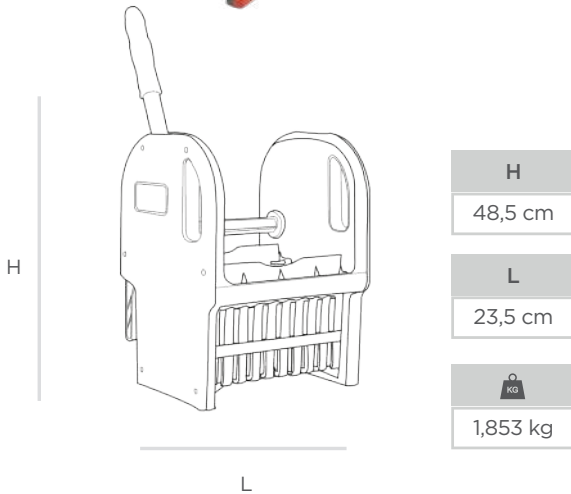

MOP ARABASI YEDEK PRESS NATUREL

PRESS NATURAL

Нажмите естественный

Code: MPA 108

W	45,5 cm	M3	0,151 m3
L	65,5 cm	Koli İçi Adeti Inside The Box	
H	51,5 cm	8	
KG	18 kg		

20 ft Load	198 BOX
40 ft Load	437 BOX
40 h ft Load	463 BOX
Standart Truck Load	596 BOX

* The accessories on the models shown may differ from those on the models sold.