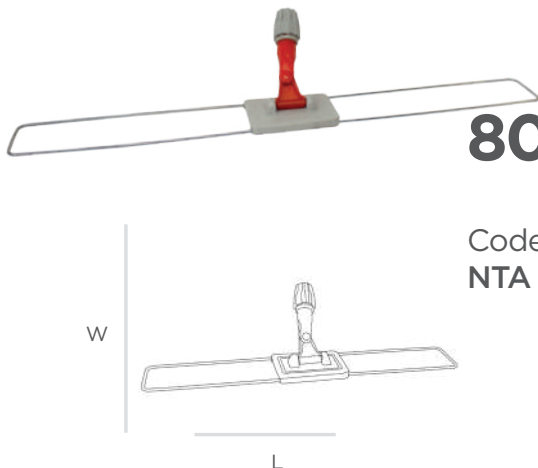

80 CM

Code:
NTA 800

W	9 cm
L	80 cm
kg	0,387 kg

W	42 cm	M 3	0,067 m3
L	80 cm	Koli İçi Adeti Inside The Box	
H	20 cm	30	
kg	12,2 kg		

20 ft Load	447 BOX
40 ft Load	985 BOX
40 h ft Load	1044 BOX
Standart Truck Load	1343 BOX

* The accessories on the models shown may differ from those on the models sold.