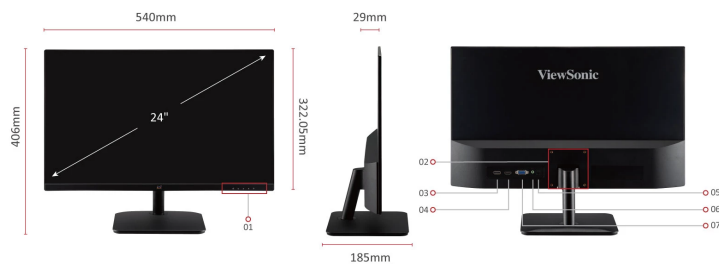

## Key Features

- SuperClear® IPS Technology for richer, sharper colors at wide angles
- Full HD 1080p resolution
- 75Hz Refresh rate delivers fluid visuals
- Adaptive sync to eliminate screen tearing & reduce stuttering
- Three-sided frameless design for seamless viewing

## Product Description

The ViewSonic VA2432-MHD is a 24" (23.8" viewable) Full HD Monitor with IPS technology and flexible connectivity for use in the office or at home. With SuperClear® IPS technology and Full HD resolution, images are clear and detailed from a wide range of viewing angles. Integrated speakers ensure a crisp and clear sound while Display Port, HDMI, and VGA inputs allow for increased setup flexibility when connecting with other devices. The VA2432-MHD's three-sided frameless bezel delivers a seamless viewing experience and comes equipped with Eye Care technology to help eliminate eye strain resulting from extended viewing periods. VESA compatibility guarantees easy adaption to both multi-monitor or wall-mount set ups.

1. Menu Control Panel
2. VESA Compatible(Wall Mount 75 x 75mm)
3. Display Port
4. HDMI
5. DC in
6. 3.5mm Audio In
7. VGA

**Visit Us** [www.viewsonic.com](http://www.viewsonic.com)

## DISPLAY

Display Size (in.):	24
Viewable Area (in.):	23.8
Panel Type:	IPS Technology
Resolution:	1920 x 1080
Resolution Type:	FHD (Full HD)
Static Contrast Ratio:	1,300:1 (typ)
Dynamic Contrast Ratio:	50M:1
Light Source:	LED
Brightness:	250 cd/m <sup>2</sup> (typ)
Colors:	16.7M
Color Space Support:	8 bit (6 bit + FRC)
Aspect Ratio:	16:9
Response Time (MPRT):	1ms
Viewing Angles:	178° horizontal, 178° vertical
Backlight Life (Hours):	30000 Hrs (Min)
Curvature:	Flat
Refresh Rate (Hz):	100
Variable Refresh Rate Technology:	FreeSync
Blue Light Filter:	Yes
Flicker-Free:	Yes
Color Gamut:	NTSC: 75% size (Typ) sRGB: 105% size / 99% coverage (Typ)
Pixel Size:	0.275 mm (H) x 0.275 mm (V)
Surface Treatment:	Anti-Glare, Hard Coating (3H)