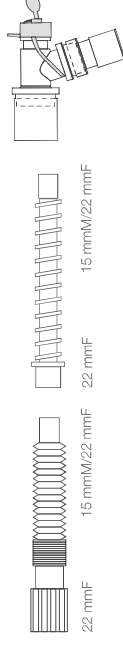

Catheter Mounts

altech[®]

a Medtronic Company

Catheter Mounts

- Altech range of catheter mounts includes a wide choice of smoothbore PVC and extendible configurations
- Smoothbore products provide low resistance to flow while external coil reduces kinks and blockages. Besides they prevent fluid build up reducing risks of bacterial growth thanks to smooth inner surface.
 - Extendible PP product provides a lightweight and flexible solution and allows clinician to adjust the position of the catheter mount
 - 360 degree double swivel connector increases ease of use
 - Double cap helps to maintain PEEP during suctioning or bronchoscopy.
 - Luer lock port for gas sampling
 - 15M or 22F adapters available

Catheter Mounts

CATHETER MOUNT EXTENDIBLE

22 mmF
Dead space (ml): Close: 25, Open: 40

15 mmM
22 mmM/15mmF
Dead space (ml): Close: 25, Open: 40

Extendible		
Length	Code	Qty/Box
15 cm/6"	AL-17300	50
15 cm/6"	AL-10300	50

CATHETER MOUNT SMOOTH BORE

15 mmF
22 mmM/15mmF
Dead space (ml): 30

22 mmF
22 mmM/15mmF
Dead space (ml): 30

Smoothbore		
Length	Code	Qty/Box
15 cm/6"	AL-12300	50
15 cm/6"	AL-P12300	50

CATHETER MOUNTS

22 mmF
15 mmM/22 mmF
15 mmM/22 mmF

EXTENDIBLE TUBE			SMOOTH BORE TUBE			SWIVEL CATHETER MOUNT		
CODE: 67300	CODE: 66300	CODE: AL-10000	CODE: 66300	CODE: AL-22300	CODE: AL-10000	QTY/Box: 50	QTY/Box: 50	QTY/Box: 100
QTY/Box: 50	PVC-FREE CODE: P66300	PVC-FREE CODE: P66300	PVC-FREE CODE: P66300	AL-P22300	AL-P10000	Dead space (ml): 50	Dead space (ml): 50	Dead space (ml): 3
Close: 22, Open: 37	Dead space (ml): 50	Dead space (ml): 50	Dead space (ml): 50	Dead space (ml): 27	Dead space (ml): 3			