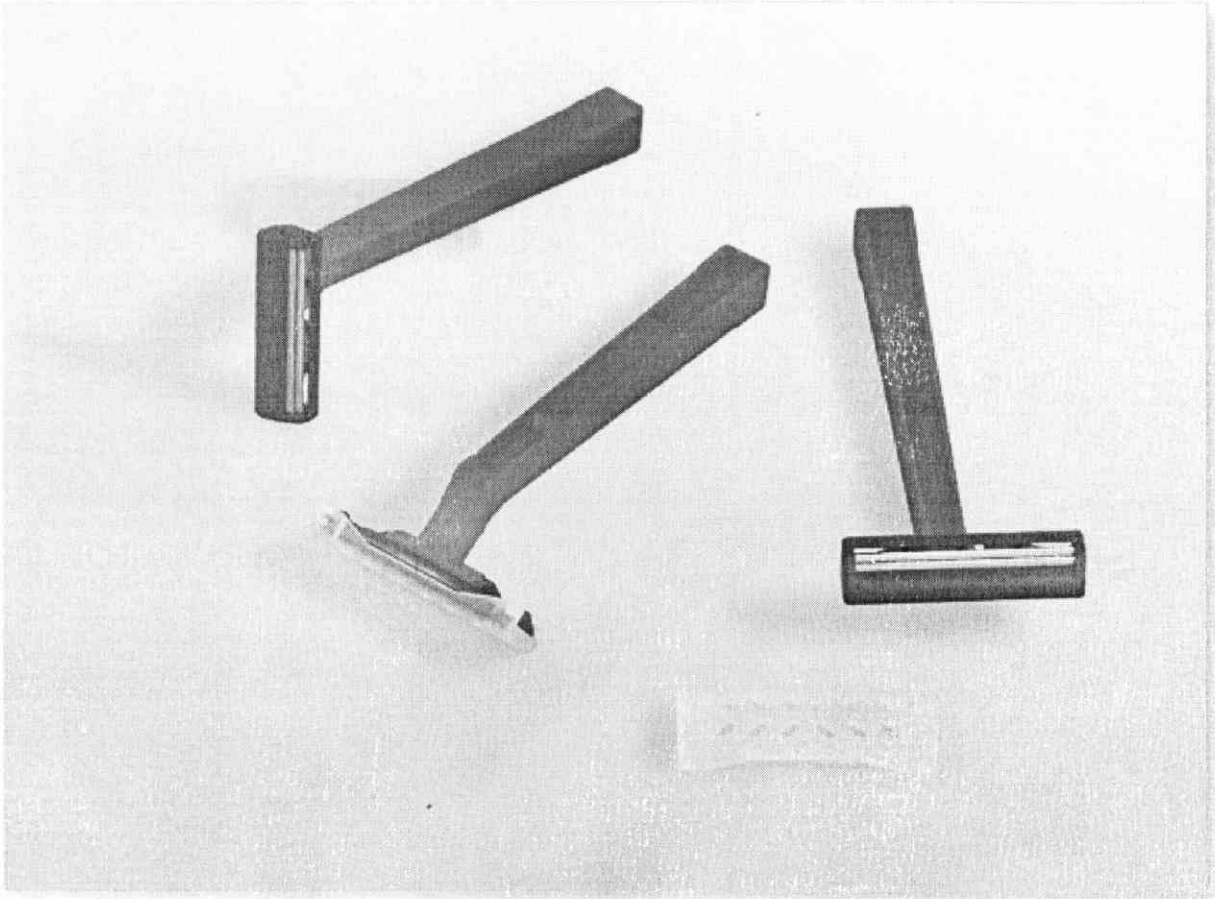

555 DAHLHAUSEN®

Lotus 5

**Facial Razor, double-edged**

Disposable razor, double-edged, two blades on one side.

**Material:** Natural Polystyrene, stainless razor blade flat steel, Rustilo preservative oil