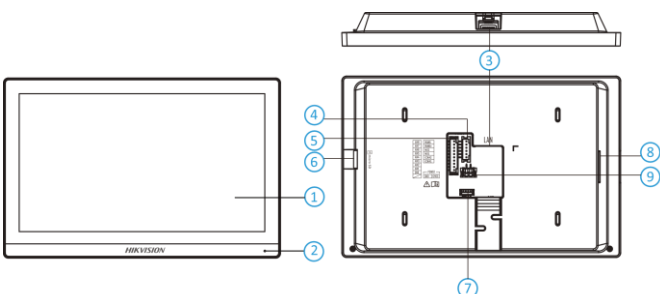

Key Feature

- New UI V2.0: User friendly design
- 7-inch colorful touch screen with resolution 1024 × 600
- Standard PoE
- Stores messages and capture pictures in the TF card
- Remote unlocking via the client software or the mobile client
- Views live videos of door stations and linked cameras

Physical Interface

No.	Description	No.	Description
1	Screen	6	TF Card Slot
2	Microphone	7	Debugging Port
3	Network Interface	8	Loudspeaker
4	RS-485 Terminal (Reserved)	9	Power Supply Terminal
5	Alarm Terminal		

Specification

System parameters

Operating system	Embedded Linux operation system
ROM	32 MB

RAM	128 MB
CPU	Embedded processor
Display parameters	
Screen size	7-inch colorful TFT screen
Operation method	Capacitive touch screen
Type	Colorful TFT screen
Resolution	1024 × 600
Video parameters	
Lens	/
Resolution	/
FOV	/
WDR	/
Video compression standard	/
Focal length	/
Audio parameters	
Audio compression standard	G.711 U, G.711 A
Audio input	Built-in omnidirectional microphone
Audio output	Built-in loudspeaker
Audio compression bitrate	64 Kbps
Audio quality	Noise suppression and echo cancellation
Volume adjustment	Adjustable

Device interfaces	
Alarm input	8-ch alarm inputs
Network interface	1 RJ-45 10/100 Mbps self-adaptive
TAMPER	/
RS-485	1
USB	/
TF card	Max to 128 G
Alarm output	2
Power interface	1

General	
Button	0
Installation	Wall mounting, table mounting
Indicator	0
Weight	With package: 683 g Without package: 355 g
Protective level	/
Working temperature	-10 ° C to 50 ° C (14 ° F to 122 ° F)
Working humidity	10% to 90%
Dimensions	175 mm × 113.5 mm × 21 mm (6.9" × 4.5" × 0.83")
Battery	/
Application environment	Indoor
Power consumption	≤ 8 W