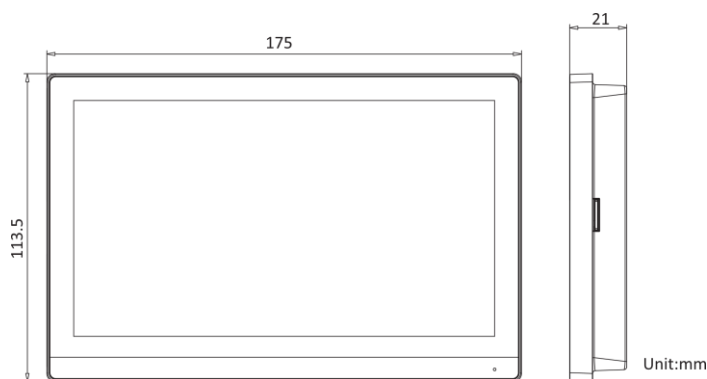

Capacity	
Event capacity	200
Notice capacity	16
Linked indoor extensions capacity	5

Network parameters	
Communication protocol	TCP/IP, SIP, RTSP
Wired network	10/100 Mbps self-adaptive
Wi-Fi standard	Wi-Fi 802.11 b/g/n
Bluetooth version	/
3G/4G standard	/
Zigbee	/

Device interfaces	
Alarm input	8-ch alarm inputs
Network interface	1 RJ-45 10/100 Mbps self-adaptive
TAMPER	/
RS-485	1
USB	/
TF card	Max to 128 G
Alarm output	2
Power interface	1

General	
Button	0
Installation	Wall mounting, table mounting
Indicator	0
Weight	With package: 683 g Without package: 355 g
Protective level	/
Working temperature	-10 ° C to 50 ° C (14 ° F to 122 ° F)
Working humidity	10% to 90%
Dimensions	175 mm × 113.5 mm × 21 mm (6.9" × 4.5" × 0.83")
Battery	/
Application environment	Indoor
Power consumption	≤ 8 W

Language	English, French, Portuguese (Brazil), Spanish, Russian, German, Italian, Polish, Arabic, Turkish, Vietnamese, Hungarian, Dutch, Romanian, Czech, Bulgarian, Ukrainian, Croatian, Serbian, Greek, Portuguese, Slovak

Available Model

DS-KH6350-WTE1

Dimension