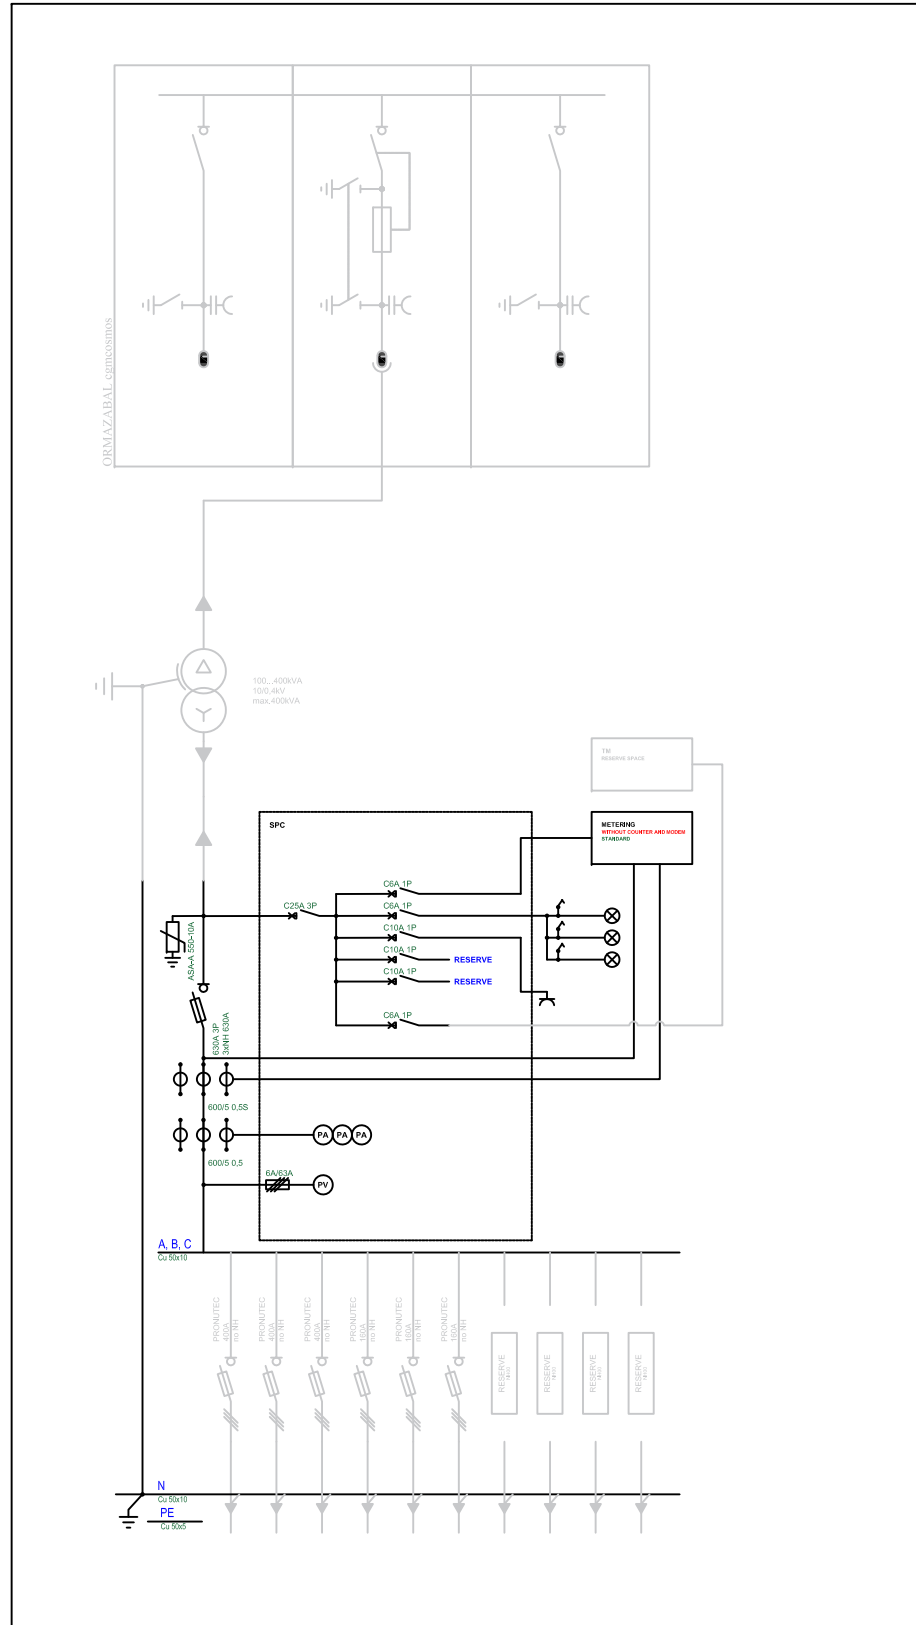

Schema de interconectare e-RTU2020-4S cu celule CGM Cosmos

	Contract No 15007	Executed	Date	I checked	Date
		Document type		Document status	
		Object		Name	
		PT127CCR1			
		M	1:1	Date of dispatch	Letter
		Format	A3		