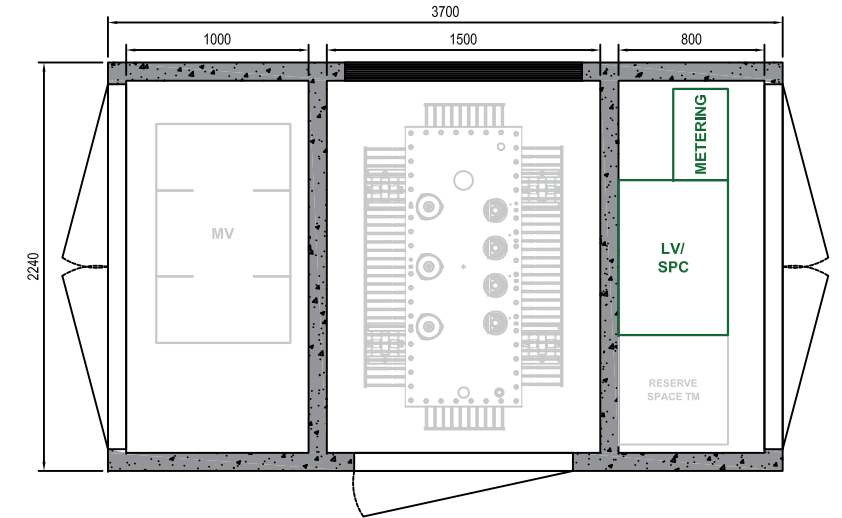

Schema de interconectare e-RTU2020-4S cu celule CGM Cosmos

	Contract No 15007	Executed	Date	I checked	Date
		Document type		Document status	
		Object		Name	
		PT127CCR1			
		M	1:1	Date of dispatch	Letter
		Format	A3		