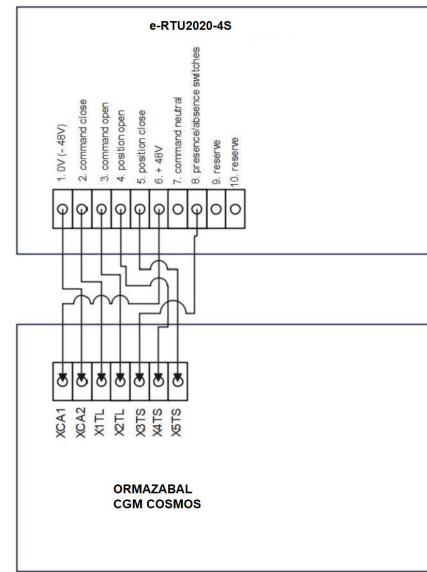

Schema de interconectare e-RTU2020-4S cu celule CGM Cosmos

	Contract No 15007	Executed	Date	I checked	Date
		Document type		Document status	
		Object		Name	
		PT127CCR1			
		M	1:1	Date of dispatch	Letter
		Format	A3		