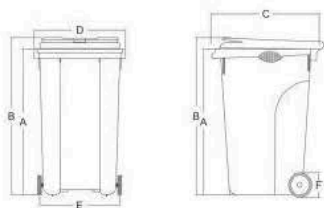

Plastic Waste Bin 120 Lit

Code: 1011

Code: 1010

120 lit.	
Volume (l)	120
weight approx. (kg)	90
Useful load (kg)	50
A (mm)	890
B (mm)	950
C (mm)	540
D (mm)	480
E (mm)	460
F (mm)	200
Material	HDPE

www.razakplast.com info@razakplast.com