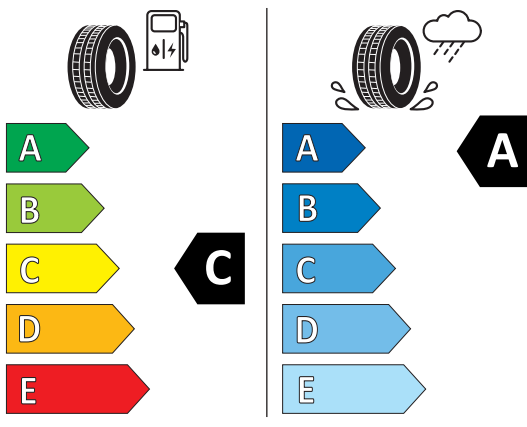

195/65 R 15 HP5 95V XL TL Maxxis

Delegated Regulation (EU) 2020/740

Supplier name or trademark		MAXXIS	
Commercial name or trade designation		HP5	
Tyre type identifier	Tyre class	ETP23981700	C1
Tyre size designation		195/65R15	
Speed category symbol		V 240 km/h	
Load-capacity index		95	
Load version		XL	
Fuel efficiency class		C	
Wet grip class		A	
External rolling noise class	External rolling noise value	B	70 dB
Tyre for use in severe snow conditions		No	
Tyre for use in severe ice conditions		No	
Date of start of production (Week / Year)		01/20	
Date of end of production (Week / Year)		-	
Supplier's address		Regulation Department, Neutronenlaan 7, 5405NG Uden Noord Brabant, NL	
Additional information			

MAXXIS

ETP23981700

195/65R15 95 V

C1

2020/740