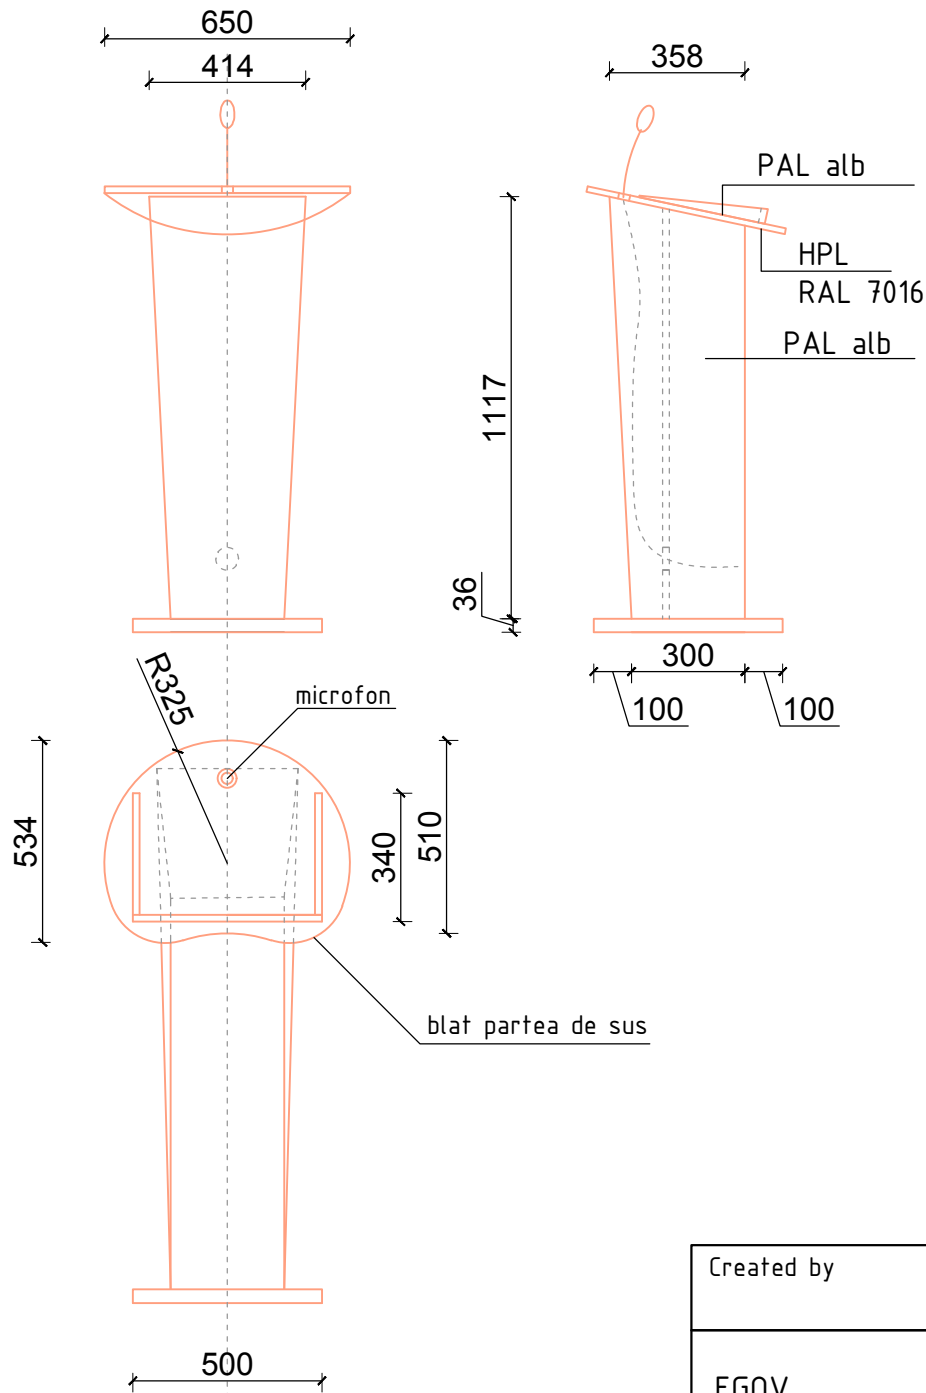

Created by	Aproved by	Proiect arhitectura de interior		
EGOV		Mobilier N9, N11		
		Data	A4	Coala
		17.02.2020	7