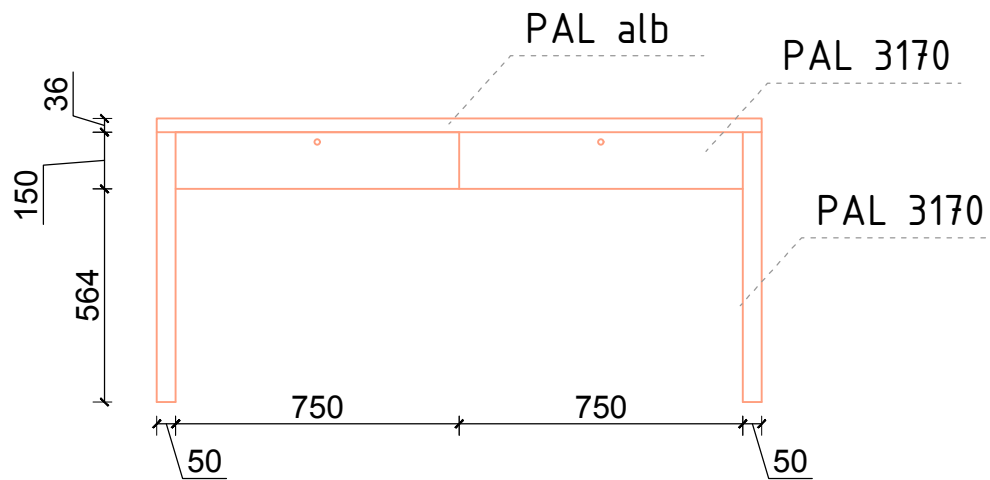

Created by	Aproved by	Proiect arhitectura de interior		
EGOV		Mobilier N17, N18		
		Data	A4	Coala
		17.02.2020		12