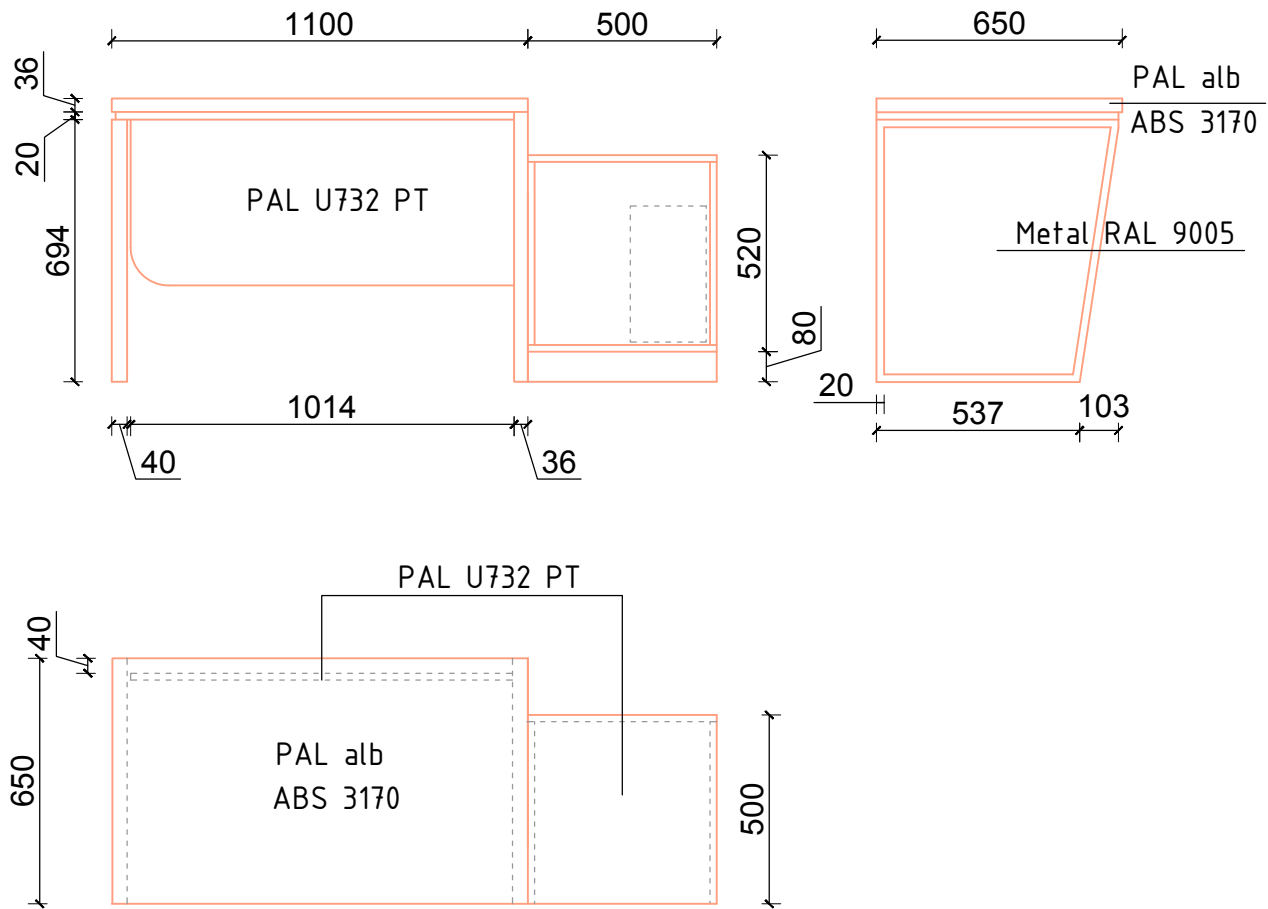

Created by	Aproved by	Proiect arhitectura de interior		
EGOV		Mobilier plan cu indicatorii: 1-27	Data 17.02.2020	Coala 1
			A4	1

Created by	Aproved by	Proiect arhitectura de interior		
EGOV		Mobilier N1, 5		
		Data	A4	Coala
		17.02.2020		2

Created by	Aproved by	Proiect arhitectura de interior		
EGOV		Mobilier N2		
		Data	A4	Coala
		17.02.2020		3

PAL U732 PT

Relax 107x81x40x55
кресло: по образцу +дук

Created by	Aproved by	Proiect arhitectura de interior	
EGOV		Mobilier N3,4	
		Data 17.02.2020	Coala 4

Se recomanda
Divan
Material: Textil , culoarea fuxia
Dim: 1800x800x750

Created by	Aproved by	Proiect arhitectura de interior		
EGOV		Mobilier N19		
		Data	A4	Coala
		17.02.2020		13

Montana 90x75x160
 sfót / table / стол
 blat: MDF, sfaiaz: drewno, kolor: biały / dąb bielony
 top: MDF, frame: wood, color: white / white wash oak
 столешница: МДФ, каркас: древесина, цвет: белый / белый дуб