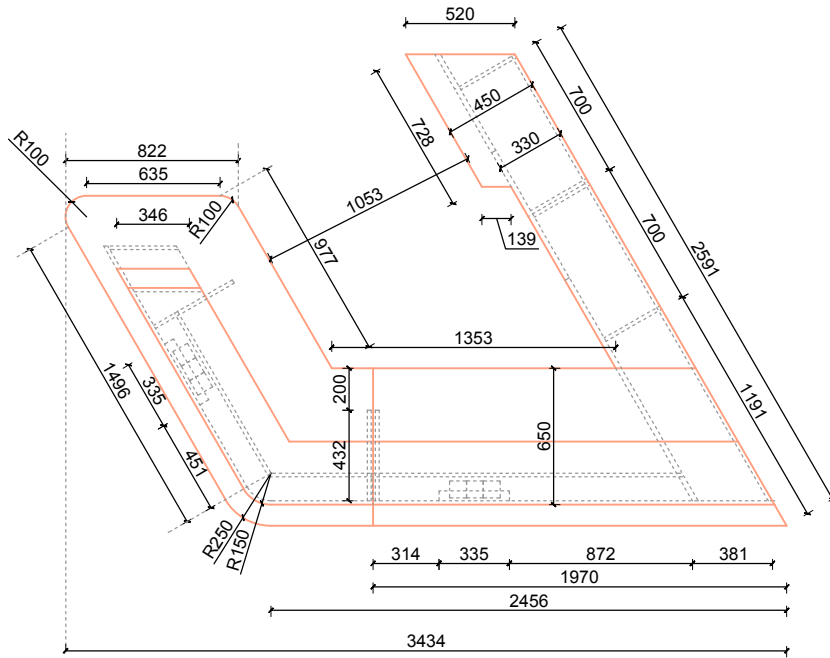

Created by	Aproved by	Proiect arhitectura de interior	
EGOV		Mobilier N13	
		Data	Coala
		10.02.2020	9