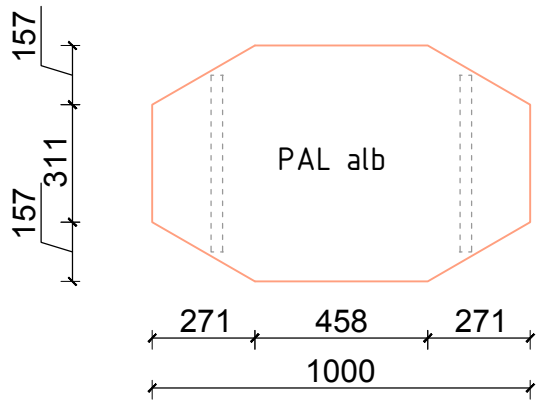

Created by	Aproved by	Proiect arhitectura de interior		
EGOV		Mobilier N12		
		Data 17.02.2020	A4	Coala 8