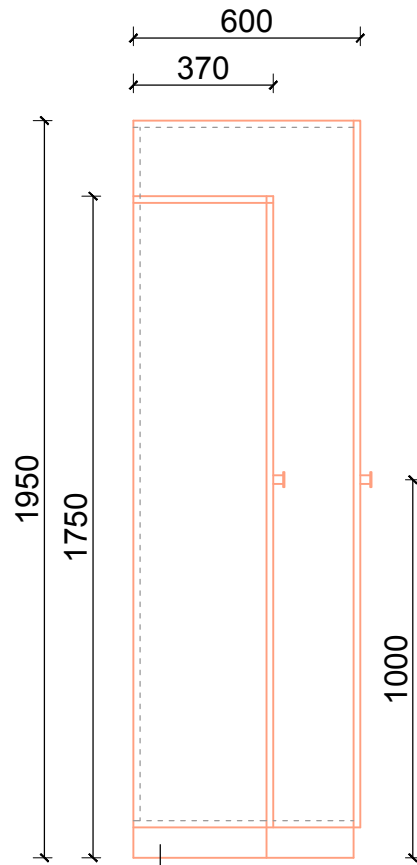

Created by	Aproved by	Proiect arhitectura de interior		
EGOV		Mobilier plan cu indicatorii: 1-27	Data 17.02.2020	Coala 1
			A4	1

Created by	Aproved by	Proiect arhitectura de interior		
EGOV		Mobilier N1, 5		
		Data	A4	Coala
		17.02.2020		2

Created by	Aproved by	Proiect arhitectura de interior		
EGOV		Mobilier N2		
		Data	A4	Coala
		17.02.2020		3

PAL U732 PT

Relax 107x81x40x55
кресло: по образцу +дук

Created by	Aproved by	Proiect arhitectura de interior	
EGOV		Mobilier N3,4	
		Data 17.02.2020	Coala 4

Se recomanda
Divan
Material: Textil , culoarea fuxia
Dim: 1800x800x750

Created by	Aproved by	Proiect arhitectura de interior		
EGOV		Mobilier N19		
		Data	A4	Coala
		17.02.2020		13

Montana 90x75x160
 sfót / table / стол
 blat: MDF, sfaiaz: drewno, kolor: biały / dąb bielony
 top: MDF, frame: wood, color: white / white wash oak
 столешница: МДФ, каркас: древесина, цвет: белый / белый дуб