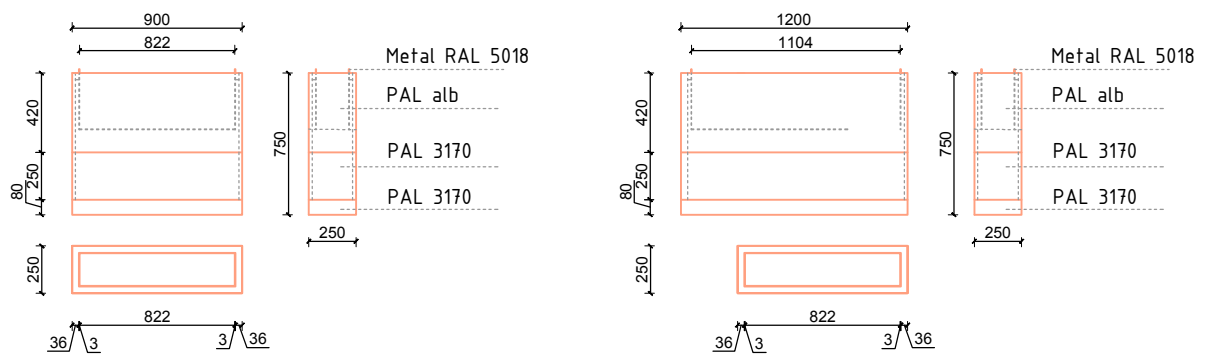

Created by	Aproved by	Proiect arhitectura de interior	
EGOV		Mobilier N24, N26, N27	
			Data
			A4
			Coala 18