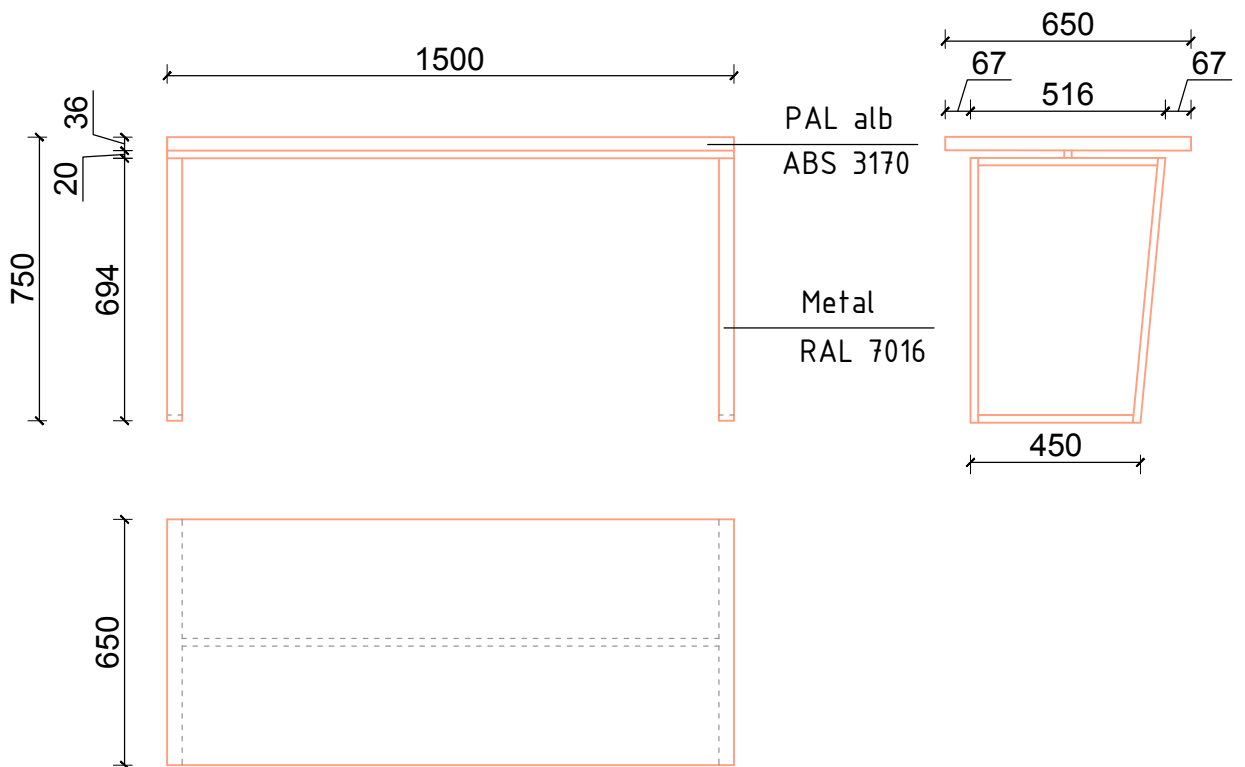

Created by	Aproved by	Proiect arhitectura de interior		
EGOV		Mobilier N8, N10		
		Data 17.02.2020	A4	Coala 6