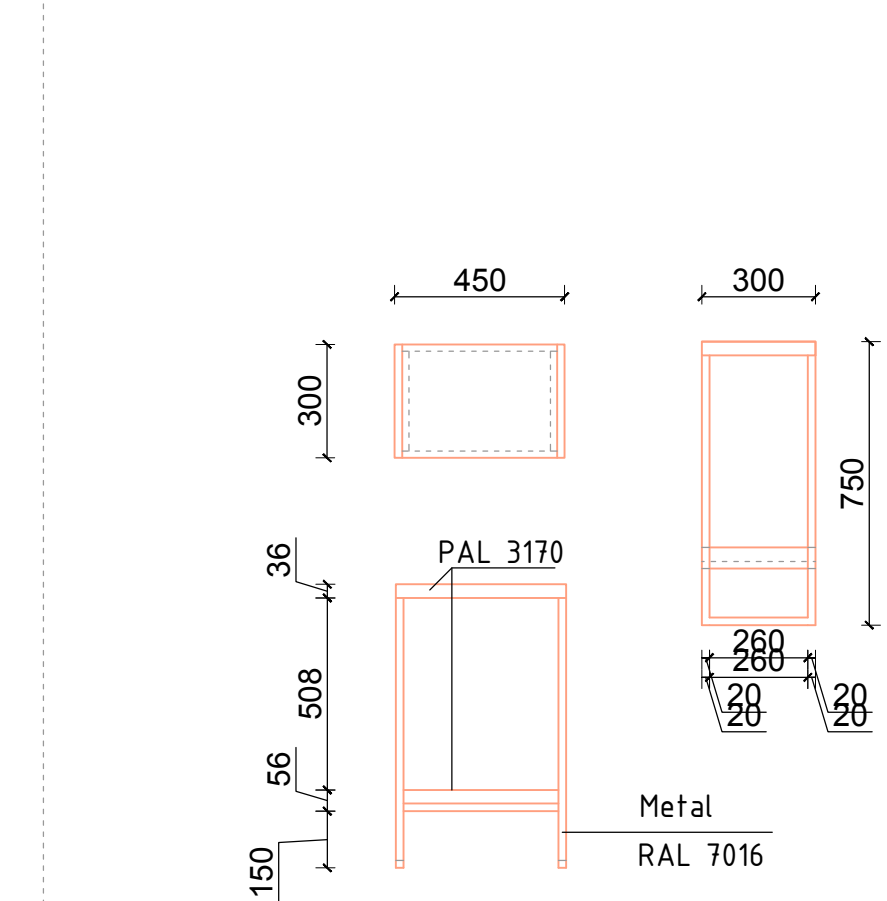

Created by	Aproved by	Proiect arhitectura de interior		
EGOV		Mobilier N9, N11		
		Data	A4	Coala
		17.02.2020	7