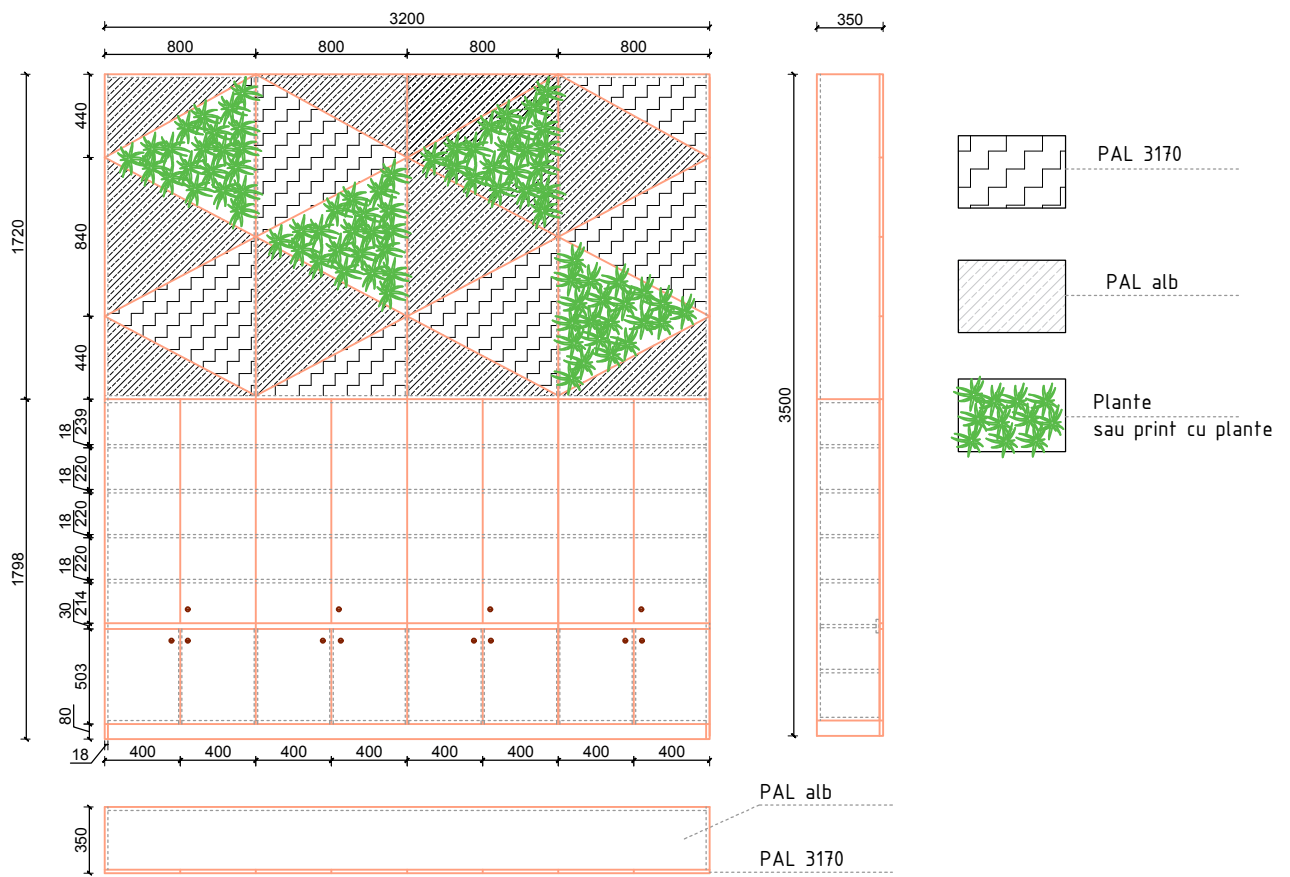

Created by	Aproved by	Proiect arhitectura de interior	
EGOV		Mobilier N24, N26, N27	
			Data
			A4
			Coala 18