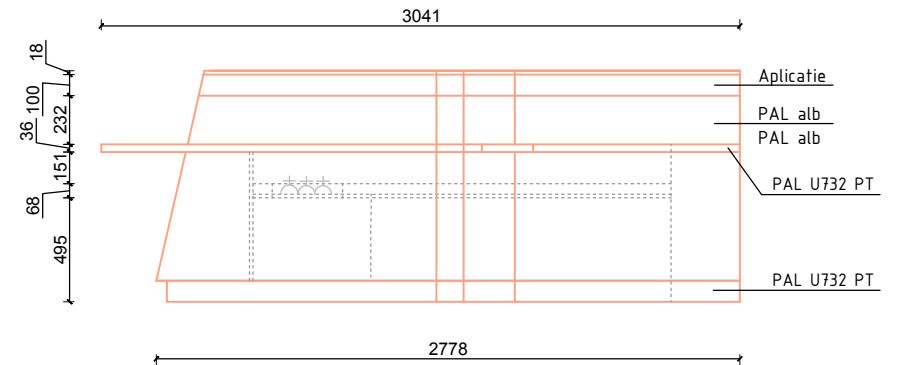

Created by	Aproved by	Proiect arhitectura de interior	
EGOV		Mobilier N13	
		Data	Coala
		10.02.2020	9