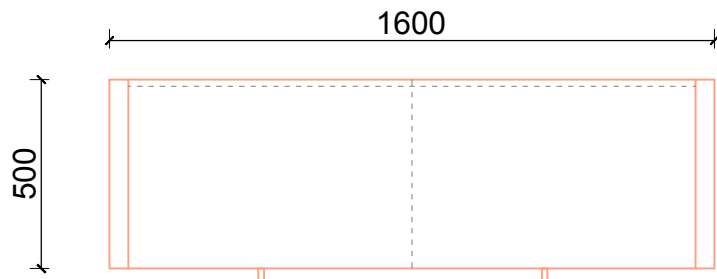

Created by	Aproved by	Proiect arhitectura de interior		
EGOV		Mobilier N17, N18		
		Data	A4	Coala
		17.02.2020		12