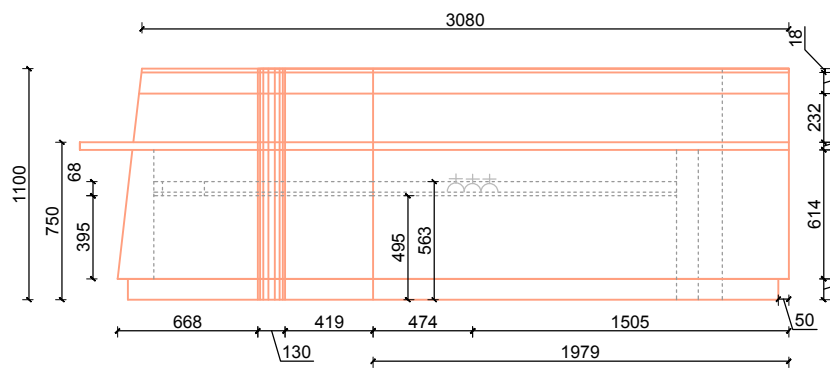

Created by	Aproved by	Proiect arhitectura de interior	
EGOV		Mobilier N13	
		Data	Coala
		10.02.2020	9