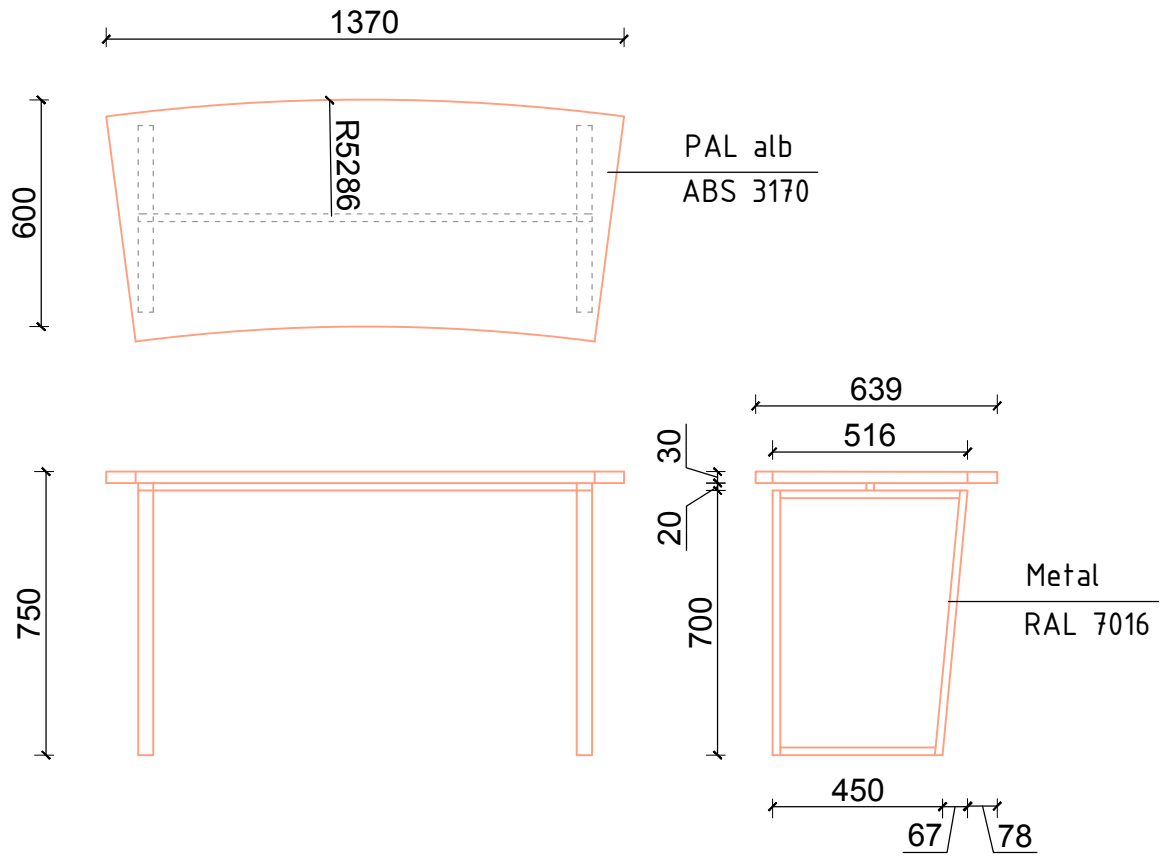

Created by	Aproved by	Proiect arhitectura de interior		
EGOV		Mobilier N8, N10		
		Data 17.02.2020	A4	Coala 6