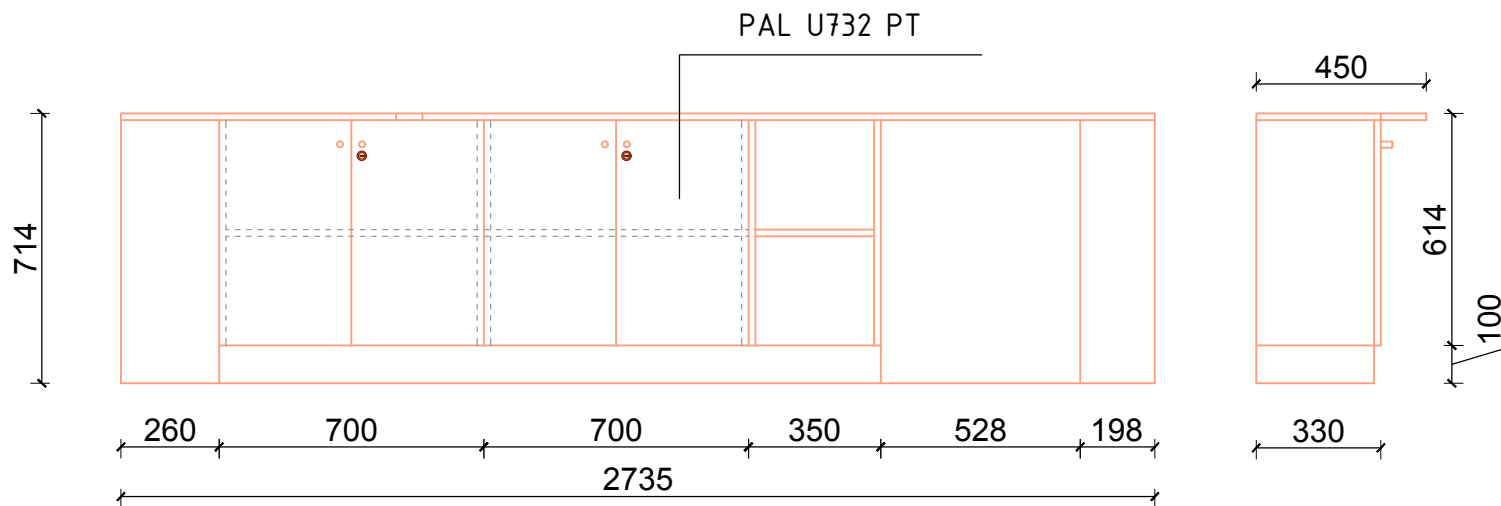

Created by	Aproved by	Proiect arhitectura de interior		
EGOV		Mobilier N14		
		Data	A4	Coala
		17.02.2020		10