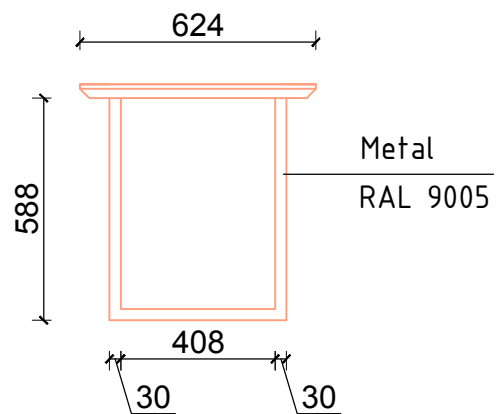

Created by	Aproved by	Proiect arhitectura de interior		
EGOV		Mobilier N12		
		Data 17.02.2020	A4	Coala 8