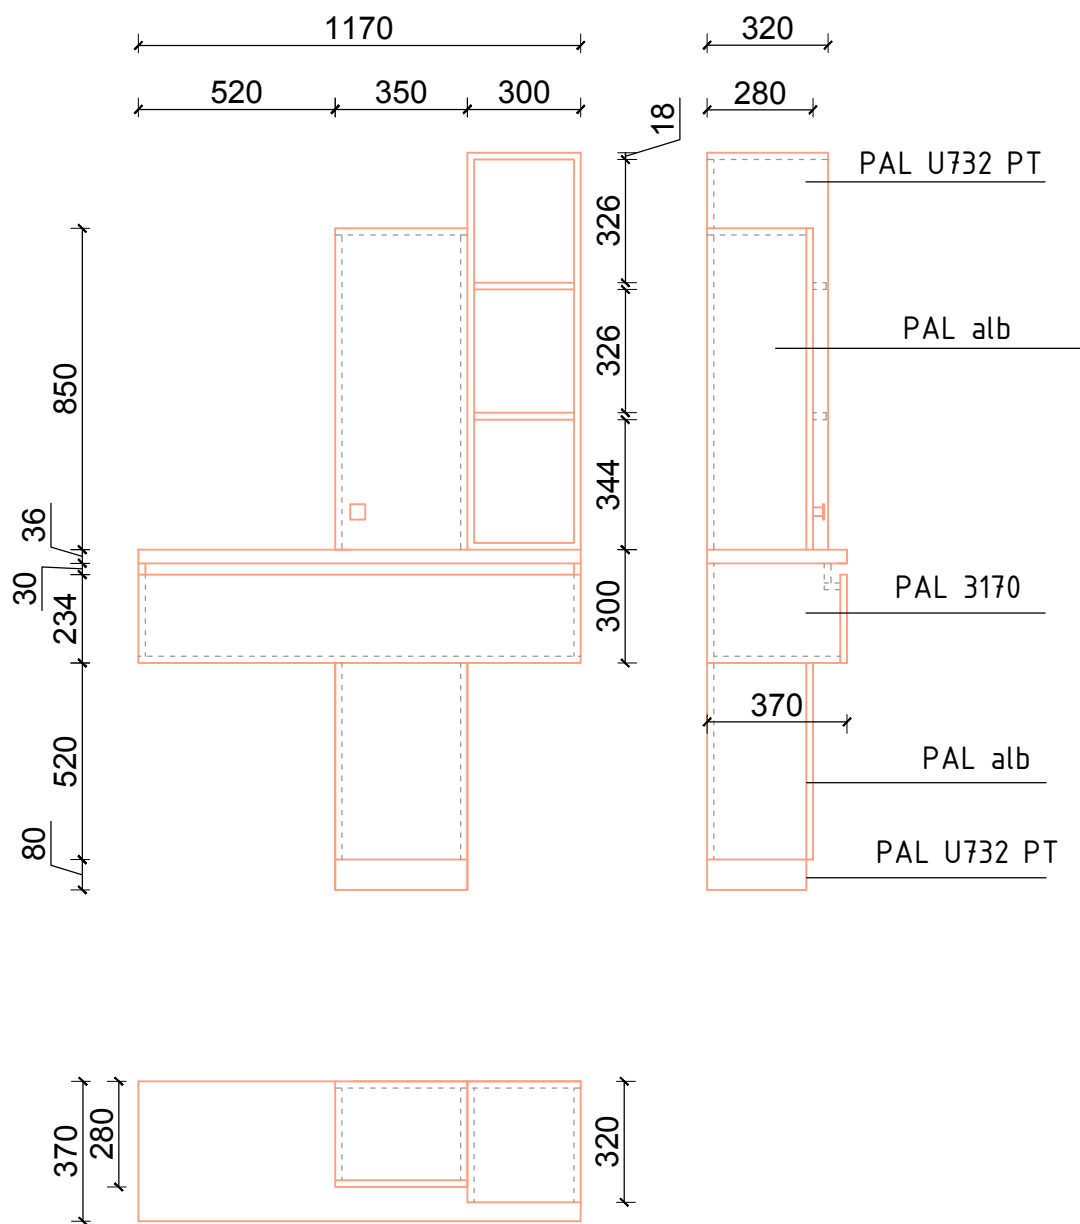

Created by	Aproved by	Proiect arhitectura de interior		
EGOV		Mobilier plan cu indicatorii: 1-27	Data 17.02.2020	Coala 1
			A4	1

Created by	Aproved by	Proiect arhitectura de interior		
EGOV		Mobilier N1, 5		
		Data	A4	Coala
		17.02.2020		2

Created by	Aproved by	Proiect arhitectura de interior		
EGOV		Mobilier N2		
		Data	A4	Coala
		17.02.2020		3

PAL U732 PT

Relax 107x81x40x55
кресло: по образцу +дук

Created by	Aproved by	Proiect arhitectura de interior	
EGOV		Mobilier N3,4	
		Data 17.02.2020	Coala 4

Se recomanda
Divan
Material: Textil , culoarea fuxia
Dim: 1800x800x750

Created by	Aproved by	Proiect arhitectura de interior		
EGOV		Mobilier N19		
		Data	A4	Coala
		17.02.2020		13

Montana 90x75x160
 sfót / table / стол
 blat: MDF, sfaiaz: drewno, kolor: biały / dąb bielony
 top: MDF, frame: wood, color: white / white wash oak
 столешница: МДФ, каркас: древесина, цвет: белый / белый дуб