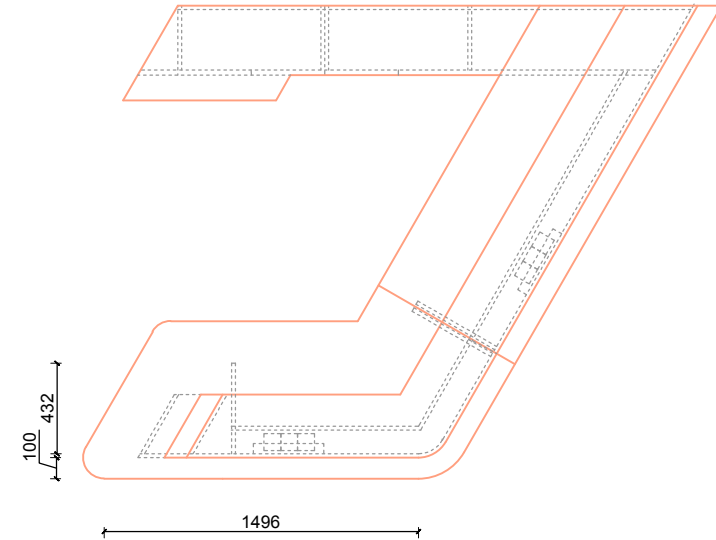

Created by	Aproved by	Proiect arhitectura de interior	
EGOV		Mobilier N13	
		Data	Coala
		10.02.2020	9