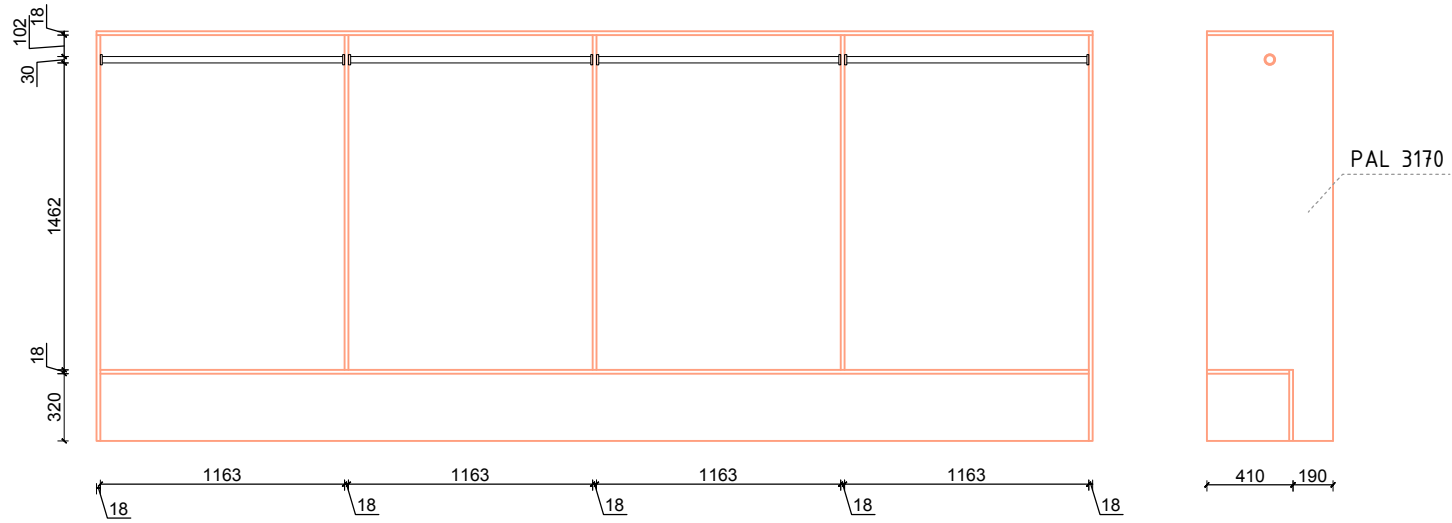

Created by	Aproved by	Proiect arhitectura de interior	
EGOV		Mobilier N15, N16	
		Data 10.02.2020	Coala 11