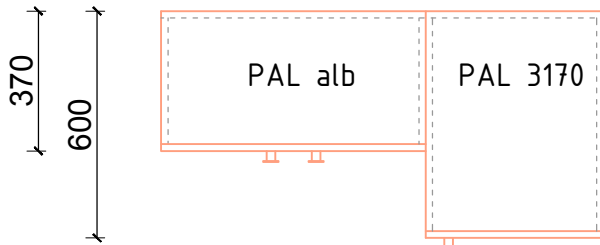

Created by	Aproved by	Proiect arhitectura de interior		
EGOV		Mobilier plan cu indicatorii: 1-27	Data 17.02.2020	Coala 1
			A4	1

Created by	Aproved by	Proiect arhitectura de interior		
EGOV		Mobilier N1, 5		
		Data	A4	Coala
		17.02.2020		2

Created by	Aproved by	Proiect arhitectura de interior		
EGOV		Mobilier N2		
		Data	A4	Coala
		17.02.2020		3

PAL U732 PT

Relax 107x81x40x55
кресло: по образцу +дук

Created by	Aproved by	Proiect arhitectura de interior	
EGOV		Mobilier N3,4	
		Data 17.02.2020	Coala 4