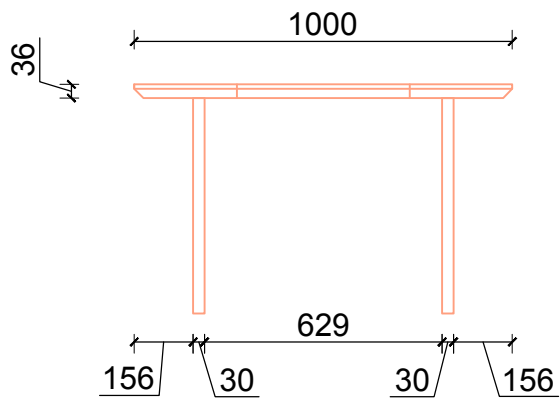

Created by	Aproved by	Proiect arhitectura de interior		
EGOV		Mobilier N12		
		Data 17.02.2020	A4	Coala 8