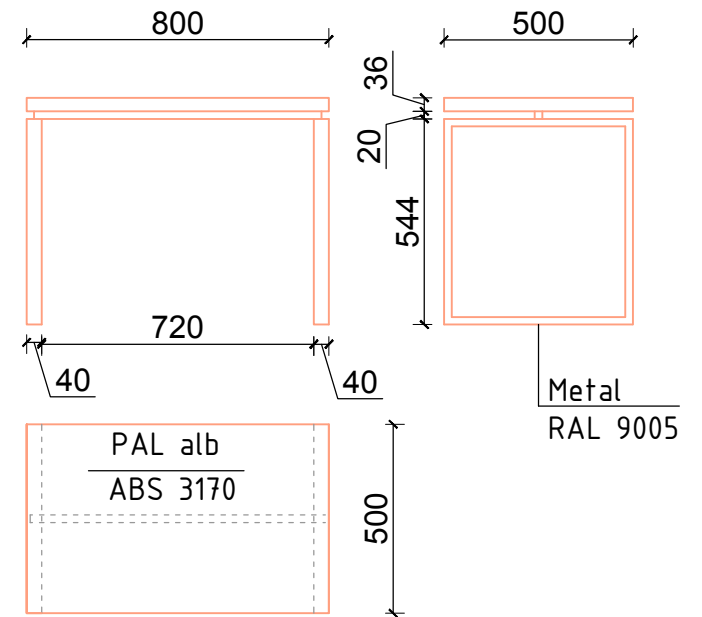

Created by	Aproved by	Proiect arhitectura de interior		
EGOV		Mobilier plan cu indicatorii: 1-27	Data 17.02.2020	Coala 1
			A4	1

Created by	Aproved by	Proiect arhitectura de interior		
EGOV		Mobilier N1, 5		
		Data	A4	Coala
		17.02.2020		2

Created by	Aproved by	Proiect arhitectura de interior		
EGOV		Mobilier N2		
		Data	A4	Coala
		17.02.2020		3

PAL U732 PT

Relax 107x81x40x55
кресло: по образцу +дук

Created by	Aproved by	Proiect arhitectura de interior	
EGOV		Mobilier N3,4	
		Data 17.02.2020	Coala 4