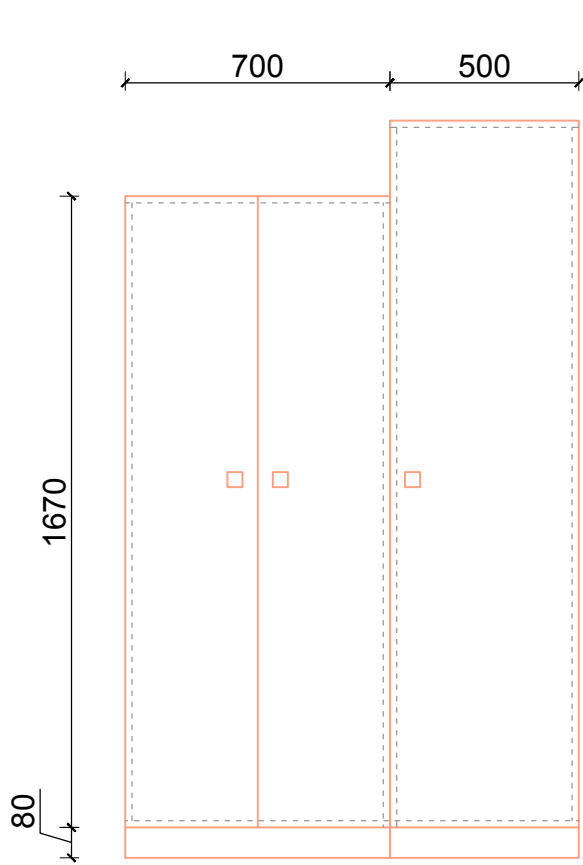

Created by	Aproved by	Proiect arhitectura de interior		
EGOV		Mobilier plan cu indicatorii: 1-27	Data 17.02.2020	Coala 1
			A4	1

Created by	Aproved by	Proiect arhitectura de interior		
EGOV		Mobilier N1, 5		
		Data	A4	Coala
		17.02.2020		2

Created by	Aproved by	Proiect arhitectura de interior		
EGOV		Mobilier N2		
		Data	A4	Coala
		17.02.2020		3

PAL U732 PT

Relax 107x81x40x55
кресло: по образцу +дук

Created by	Aproved by	Proiect arhitectura de interior	
EGOV		Mobilier N3,4	
		Data 17.02.2020	Coala 4

Se recomanda
Divan
Material: Textil , culoarea fuxia
Dim: 1800x800x750

Created by	Aproved by	Proiect arhitectura de interior		
EGOV		Mobilier N19		
		Data	A4	Coala
		17.02.2020		13

Montana 90x75x160
 sfót / table / стол
 blat: MDF, sfaiaz: drewno, kolor: biały / dąb bielony
 top: MDF, frame: wood, color: white / white wash oak
 столешница: МДФ, каркас: древесина, цвет: белый / белый дуб