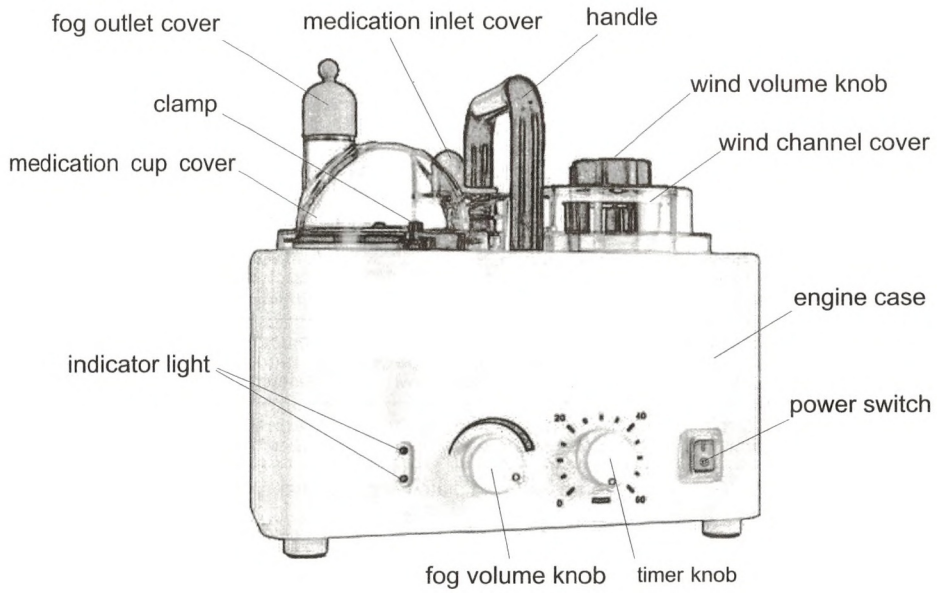

FEATURES

ULTRASONIC NEBULIZER

Operation instructions

WH2000

connector

bellow

spray nozzle

spray nozzle pedestal

pipe connector

mask