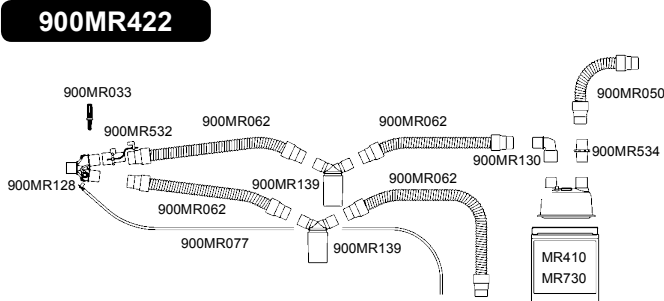

900MR422

Adult Breathing Circuit Kit

- 1.2m (48") non heated inspiratory
- 1.2m (48") non heated inspiratory
- 0.6m (24") ventilator connection