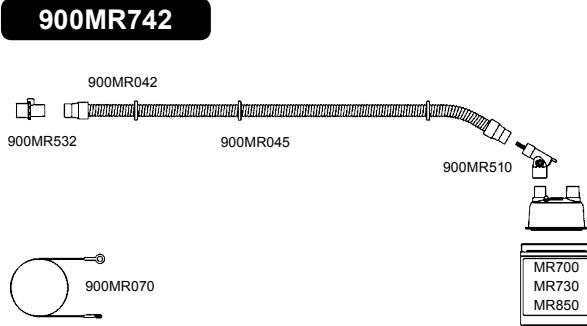

900MR742

Adult Breathing Circuit Kit

- 1.3m (52") heated inspiratory