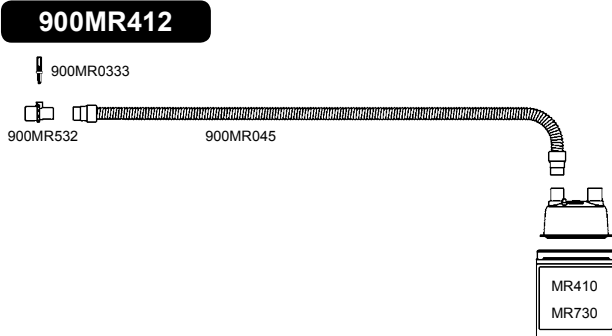

900MR412

Adult Breathing Circuit Kit

- 1.3m (52") non heated inspiratory