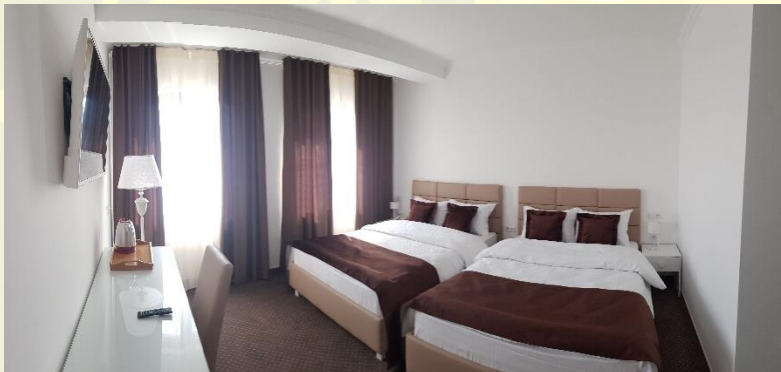

ROOMS DETAILS

DOUBLE/SINGLE - 30m²

Standard occupancy: 2 adults

Top Amenities:

1 King/Queen Size bed 1600/1400 mm.
Fan coil air conditioning system, Safe
WI-FI, Flat-screen TV, Telephone
Private bathroom, Telephone in bathroom
Wardrobe , Writing Desk, Mini-bar, Torchiere
Electric kettle Coffe , Tea
Black-out curtains
Branded hygienic articles, towels, robes.
Quiet street view

TWIN Room - 30m2

Standard occupancy: 2 - 4 adults

Top Amenities:

2 Queen Size bed 1400 mm.
Fan coil air conditioning system, Safe
WI-FI, Flat-screen TV, Telephone
Private bathroom, Telephone in bathroom
Wardrobe , Writing Desk, Mini-bar, Torchere
Electric kettle Coffe , Tea
Black-out curtains
Branded hygienic articles, towels, robes.
Quiet street view

FAMILY ROOM - 60m2

Standard occupancy: 4 adults

Top Amenities:

2 rooms- 1 Twin Type with 2 1400 mm beds and 1 King Size bed and anteroom

Fan coil air conditioning system, Safe

WI-FI, 2 Flat-screen TV, Telephone

Standard occupancy: 2 adults

Top Amenities:

2 Rooms: 1 King Size bed
1 Room with Sofa, 2 Flat-screen TV
Fan coil air conditioning system, Safe
WI-FI, 2 Flat-screen TV, Telephone
Private bathroom, Telephone in bathroom
Wardrobe , Writing Desk, Mini-bar, Torchere
Electric kettle Coffe , Tea
Black-out curtains
Branded hygienic articles, towels, robes.
Quiet street view