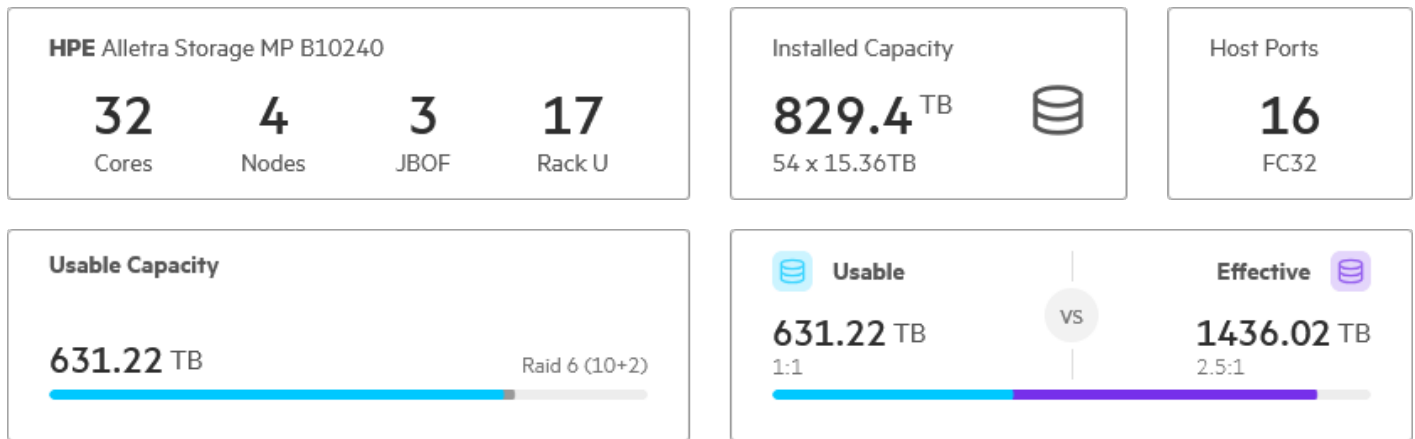

HPE Alletra Storage MP B10000 Sizing

March 18, 2025

<p>Power Consumption 1600W Power Supply - 230v</p>	<p>Total PS 14</p>	<p>Total Power 6.21 kW</p>	<p>Idle Power 3.48 kW</p>
---	-------------------------------	---------------------------------------	--------------------------------------

HPE Alletra Storage MP B10000

Mission-critical storage now available at mid-range economics

Industry's first disaggregated, scale-out block storage with **100% data availability** guaranteed

Simplify management
with an intuitive cloud experience on prem

Better performance, better economics
with disaggregated scale-out storage

Run any app without compromise
with a 100% data availability guarantee

CAPACITY

The total installed physical capacity is 829.44 TB (754.31 TiB).

The **Effective Capacity** denotes the usable data space that can be written to the system by hosts and applications. It takes into account the benefits of data deduplication and compression. It includes a 9% free space headroom to ensure optimal array operation.