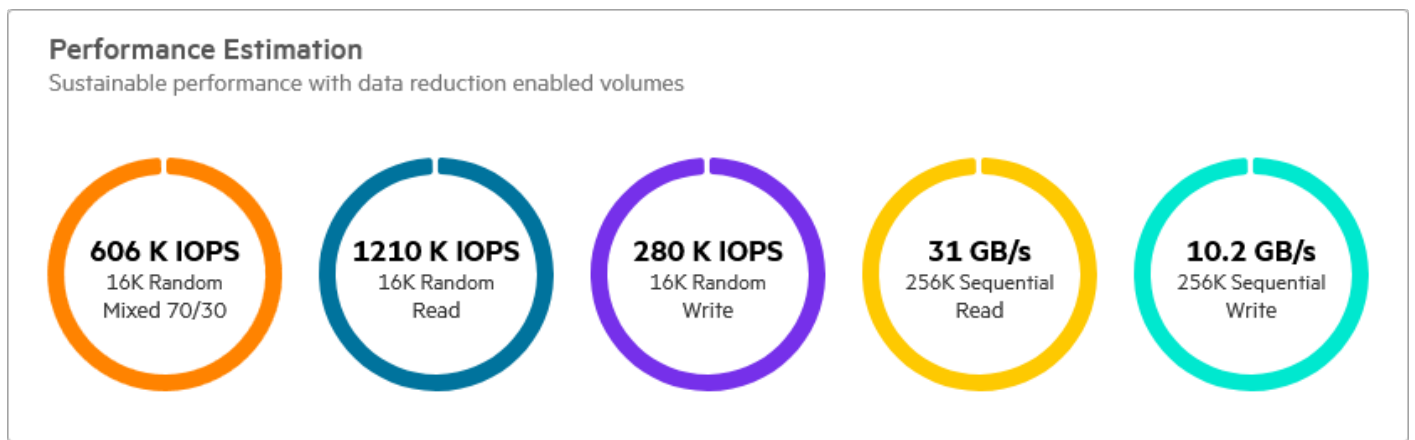

HPE Alletra Storage MP B10000 Sizing

March 18, 2025

<p>Power Consumption 1600W Power Supply - 230v</p>	<p>Total PS 14</p>	<p>Total Power 6.21 kW</p>	<p>Idle Power 3.48 kW</p>
---	-------------------------------	---------------------------------------	--------------------------------------

Better performance, better economics
with disaggregated scale-out storage

Run any app without compromise
with a 100% data availability guarantee

CAPACITY

The total installed physical capacity is 829.44 TB (754.31 TiB).

The **Effective Capacity** denotes the usable data space that can be written to the system by hosts and applications. It takes into account the benefits of data deduplication and compression. It includes a 9% free space headroom to ensure optimal array operation.