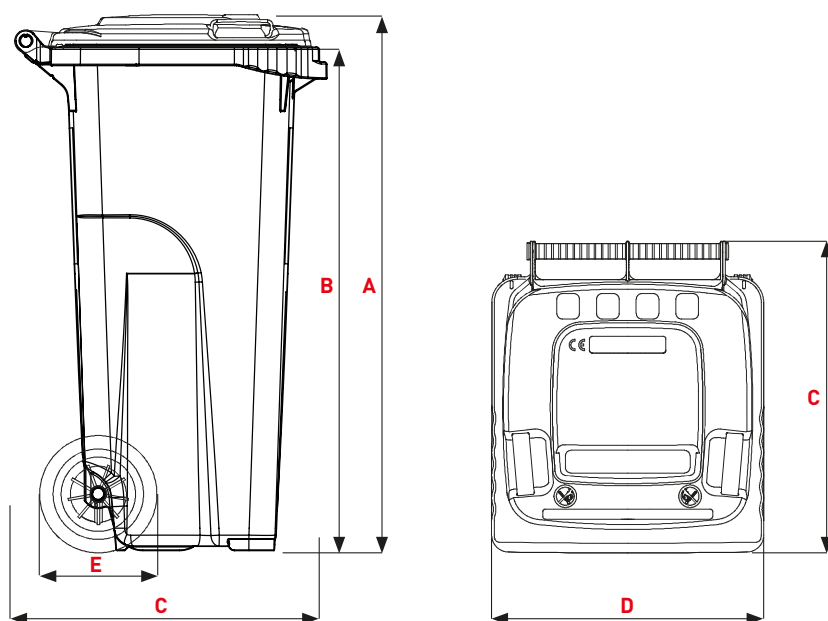

CITYBAC®

120L

NEW!

SULO®

Citybac® 120L

PRODUCT DETAILS

- 1 Standard Lid
- 2 Handles 2x
- 3 Lid rivet 2x
- 4 Marking areas

- A Body reinforced with beads
- B Continuous handle bar
- C DIN comb lifting system, double stage
- D SULO sticker / Marking areas
- E External wheels
- F Chip nest as standard
- G Lateral grip surfaces with wave profile

**STANDARD LID****Dimensions (mm)**

A Height total ~	947,5
B Comb height ~	889
C Bin depth ~	551,5
D Width total ~	480
E Wheel diameter ~	200

Weights

Nominal volume (L)	120
Empty weight (kg) ~	6,6
Max. filling weight (kg) ~ EN 840 Norm	48
Max. total weight (kg) ~	60

DESIGN LID**Dimensions (mm)**

A Height total ~	951,5
B Comb height ~	889
C Bin depth ~	551,5
D Width total ~	480
E Wheel diameter ~	200

Weights

Nominal volume (L)	120
Empty weight (kg) ~	6,7
Max. filling weight (kg) ~ EN 840 Norm	48
Max. total weight (kg) ~	60