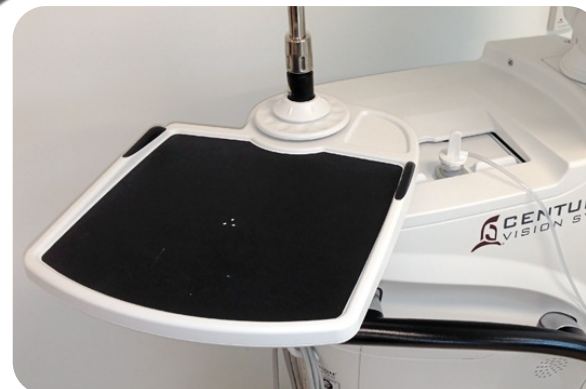

Display and Tray

- 19" Display & 5-wire Touchscreen
 - No bezel around the active touchscreen
 - Stows similar to Infiniti
- Neutrally positioned tray assembly
 - Improved remote holders (2X)
 - Stows up against the fluidics and connector panel

- Rotating work surface