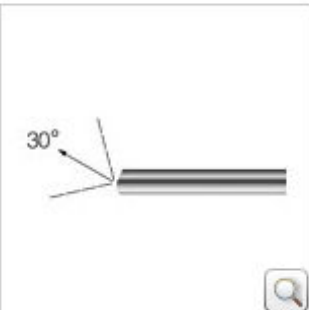

7230 BA

HOPKINS® Forward-Oblique Telescope 30°, enlarged view, diameter 4 mm, length 18 cm, autoclavable, fiber optic light transmission incorporated, color code: red