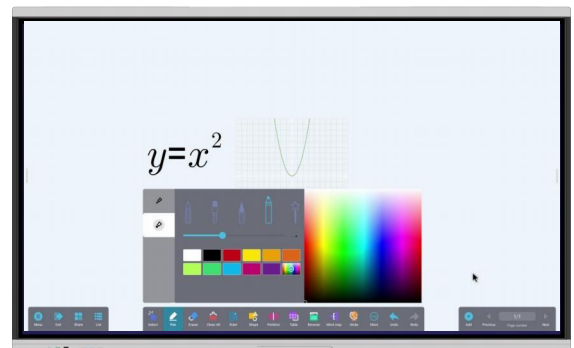

Wireless Screen Share

9 users screen share simultaneously supported. It supports to share local screen to selected members in group, also supports reverse control of local screen and annotation.