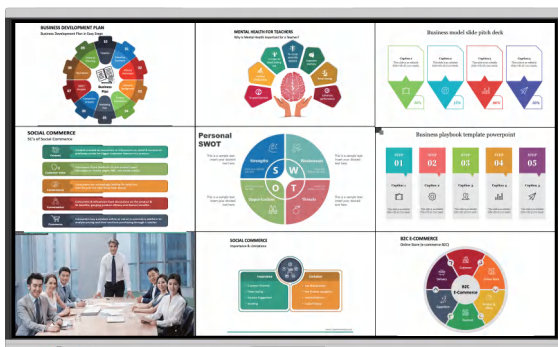

## Smart Writing Board With Convenient Presentation

Interactive all-in-1 smart writing board supports 20/40 points finger touch, with easy annotation and gesture eraser. Zero-bonging design takes good performance.

## Powerful NOTE Education Software

Multifunctional and powerful teaching tools include writing, drawing, shapes, customize pens & lines and multiple subject contents and resources.

## Multiple Apps and Tools

Easy to access functional Apps and tools eg. Split screen, Camera, Fast file transfer, Record, Crop, Timer, Screen lock, Freeze, PollKit, Calendar, Calculator, Weather, Spotlight, Curtain etc..