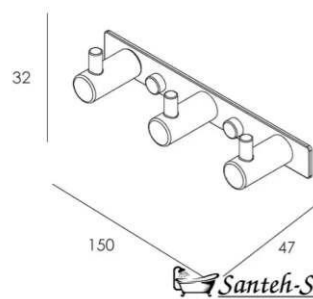

cârlige-1 buc

Carlig baie IMPRESE SKALA 103275 triplu crom

Santeh-Shop

<https://santeh-shop.md/ro/accessory/tproduct/542907919201-skala-kryuchok-troin>

1 buc

oi-hrom/

WC personalului