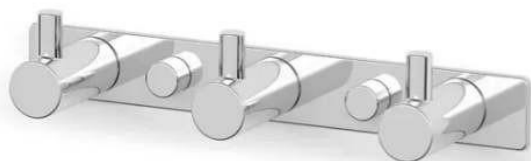

cârlige-1 buc

Carlig baie IMPRESE SKALA 103275 triplu crom

Santeh-Shop

<https://santeh-shop.md/ro/accessory/tproduct/542907919201-skala-kryuchok-troin>

1 buc

oi-hrom/

WC personalului