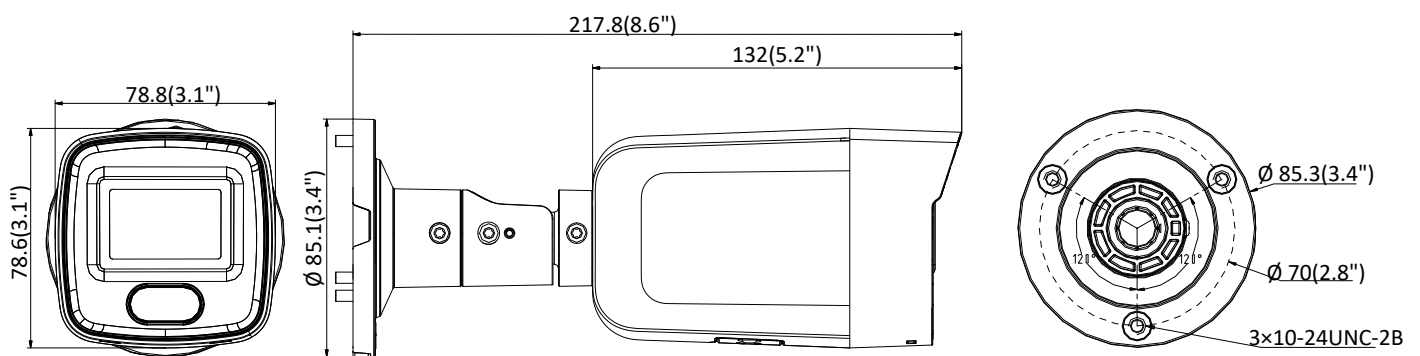

Network Storage	microSD/SDHC/SDXC card (256 GB), local storage and NAS (NFS,SMB/CIFS), ANR
Client	iVMS-4200, Hik-Connect, Hik-Central
Web Browser	IE8+, Chrome41.0-44, Firefox30.0-51, Safari8.0-11
Image	
Day/Night Switch	Day/Night
Image Enhancement	BLC, HLC, 3D DNR
Image Settings	Saturation, brightness, contrast, sharpness, AGC, and white balance are adjustable by client software or web browser
S/N Ratio	>50dB
Interface	
RS-232	RS-232 serial port control
On-board Storage	Built-in micro SD/SDHC/SDXC slot, up to 256 GB
Hardware Reset	Yes
Communication Interface	1 RJ45 10M/100M self-adaptive Ethernet port
Smart Feature-Set	
Basic Event	Motion detection, video tampering alarm, exception (IP address conflict, illegal login, HDD full, HDD error)
Premier Protection	Intrusion detection, line crossing detection
General	
Web Client Language	English, Russian, Italian, French, Polish, Portuguese, Spanish, Turkish
General Function	One-key reset, anti-flicker, heartbeat, mirror, password protection, privacy masks, IP address conflict, flash log
Software Reset	Yes
Linkage Method	Upload to FTP/NAS/memory card, notify surveillance center, send email, trigger capture
Storage Conditions	-30 °C to 60 °C (-22 °F to 140 °F)
Startup and Operating Conditions	-30 °C to 60 °C (-22 °F to 140 °F)
Power Supply	12 VDC ± 20%, PoE: 802.3af
Power Consumption and Current	12VDC, 0.5 A, max. 6 W; PoE:(802.3af, 36V to 57V), 0.2 A to 0.1 A, max. 7.5 W
Power Interface	Ø5.5 mm coaxial power plug
Material	Metal
Camera Dimension	85 × 85 × 218 mm (3.3" × 3.3" × 8.6")
Package Dimension	315 × 137 × 141 mm (12.4" × 5.4" × 5.6")
Camera Weight	0.710 kg (1.6 lb.)
With Package Weight	1.035 kg (2.3 lb.)
Approval	
Protection	Ingress protection: IP67 (IEC 60529-2013)

* Listed resolutions are only selectable options. It does not mean that all streams can work at their maximum resolution at the same time.

Available Model

DS-2CD2047G1-L (2.8/4/6 mm)

Dimension

Unit: mm(inch)